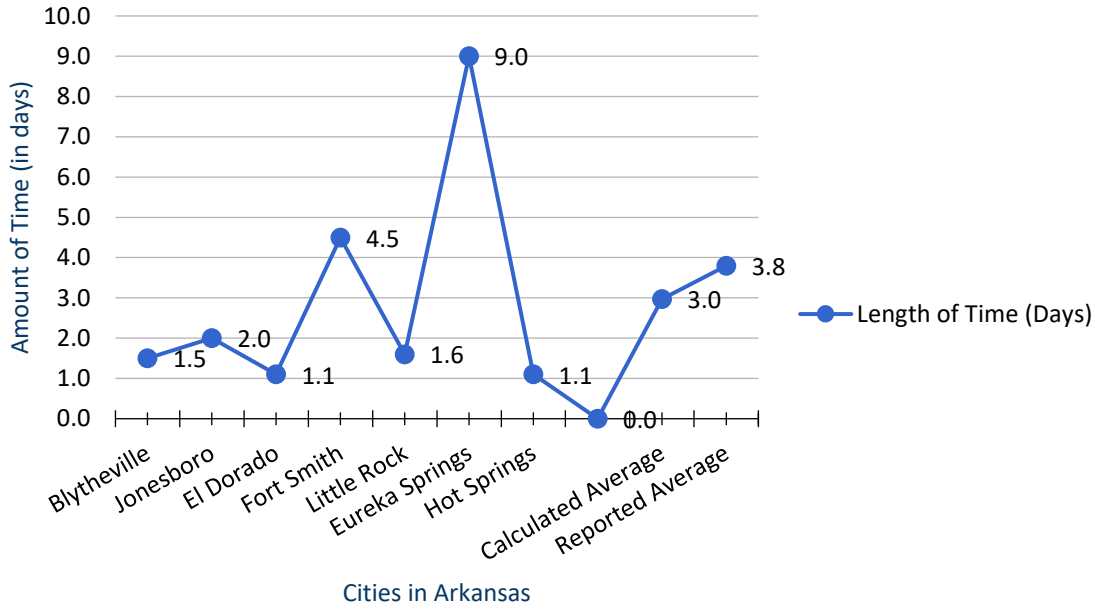

## Snowfall in Arkansas Cities

City	Length of Time (Days)	Snowfall (in)	Snowfall (cm)
Blytheville	1.5	2.3	5.8
Jonesboro	2.0	5.1	13.0
El Dorado	1.1	1.3	3.3
Fort Smith	4.5	5	12.7
Little Rock	1.6	3.5	8.9
Eureka Springs	9.0	14.2	36.1
Hot Springs	1.1	2.8	7.1
	Length of Time (Days)	Snowfall (in)	Snowfall (cm)
Calculated Average	3.0	4.9	12.4
Reported Average	3.8	5.2	13.3

Presented by Annie Shaw

Time Comparison of Average Length of Snowfall

Snowfall Comparisons in Arkansas Cities