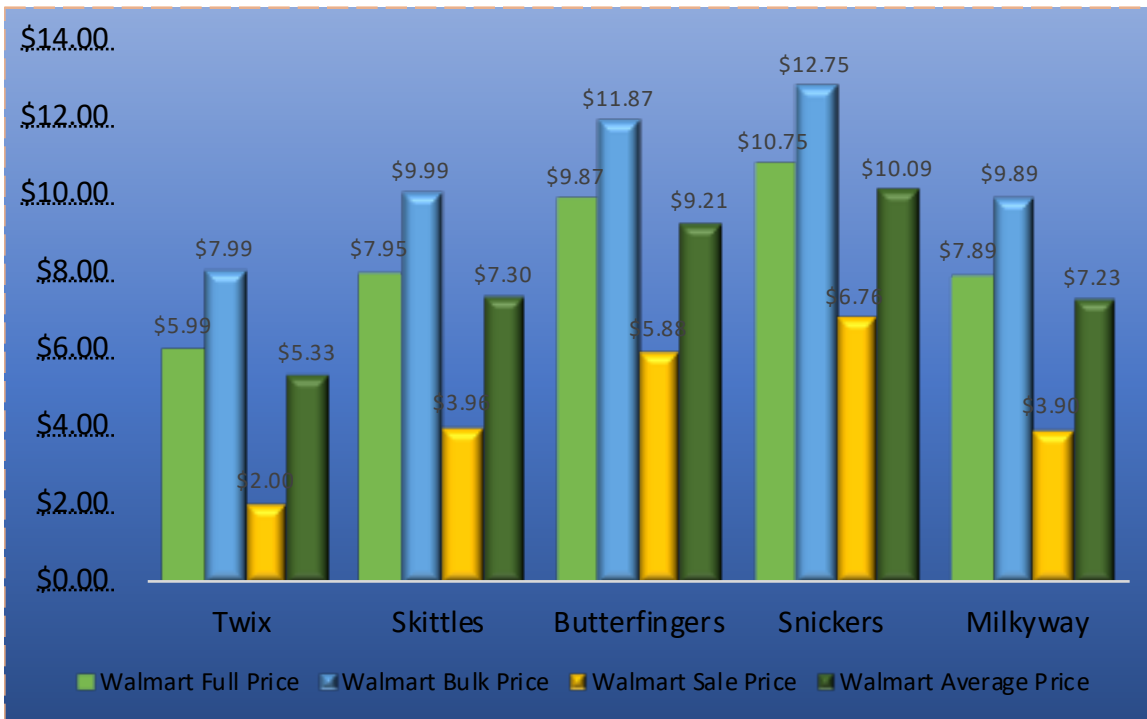

Target

Target

Target

■ Twix
 ■ Skittles
 ■ Butterfingers
 ■ Snickers
 ■ Milkyway

Kroger

	<u>Full Price</u>	<u>Bulk Price</u>	<u>Sale Price</u>	<u>Average Price</u>
Twix	\$5.99	\$7.99	\$2.00	\$5.33
Skittles	\$7.95	\$9.99	\$3.96	\$7.30
Butterfingers	\$9.87	\$11.87	\$5.88	\$9.21
Snickers	\$10.75	\$12.75	\$6.76	\$10.09
Milkyway	\$7.89	\$9.89	\$3.90	\$7.23

Kroger

Kroger

Kroger

Walmart

	<u>Full Price</u>	<u>Bulk Price</u>	<u>Sale Price</u>	<u>Average Price</u>
Twix	\$5.99	\$7.99	\$2.00	\$5.33
Skittles	\$7.95	\$9.99	\$3.96	\$7.30
Butterfingers	\$9.87	\$11.87	\$5.88	\$9.21
Snickers	\$10.75	\$12.75	\$6.76	\$10.09
Milkyway	\$7.89	\$9.89	\$3.90	\$7.23

Walmart

Comparing Candy Prices

	Walmart	Kroger	Target	Average of All
Twix	\$5.99	\$5.99	\$6.99	\$6.32
Skittles	\$7.95	\$7.95	\$6.99	\$7.63
Butterfingers	\$9.87	\$9.87	\$7.87	\$9.20
Snickers	\$10.75	\$10.75	\$8.75	\$10.08
Milkyway	\$7.89	\$7.89	\$6.89	\$7.56
Average Prie	\$8.49	\$8.49	\$7.50	\$8.16