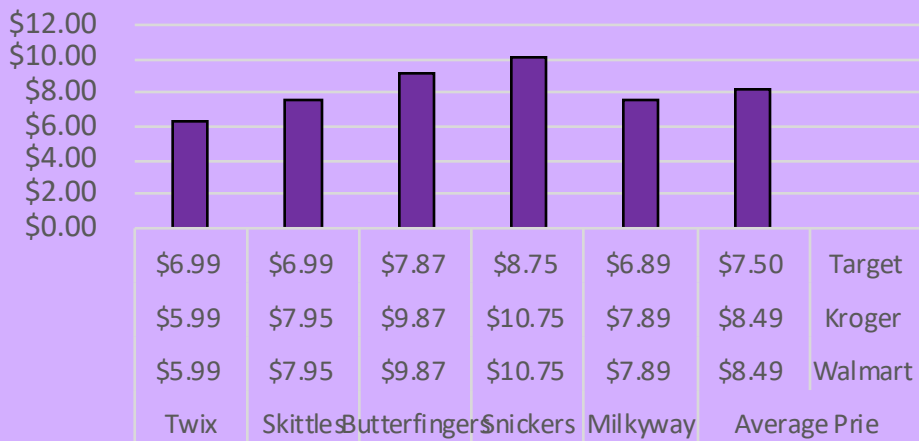

Comparing Candy Prices

	Walmart	Kroger	Target	Average of All
Twix	$5.99	$5.99	$6.99	$6.32
Skittles	$7.95	$7.95	$6.99	$7.63
Butterfingers	$9.87	$9.87	$7.87	$9.20
Snickers	$10.75	$10.75	$8.75	$10.08
Milkyway	$7.89	$7.89	$6.89	$7.56
Average Prie	$8.49	$8.49	$7.50	$8.16

Comparing Candy Prices Average of All