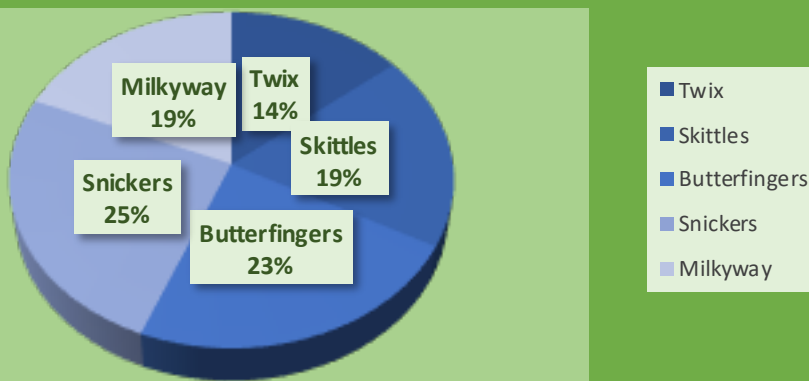

Target

Target

Target

■ Twix
 ■ Skittles
 ■ Butterfingers
 ■ Snickers
 ■ Milkyway

Kroger

	<u>Full Price</u>	<u>Bulk Price</u>	<u>Sale Price</u>	<u>Average Price</u>
Twix	\$5.99	\$7.99	\$2.00	\$5.33
Skittles	\$7.95	\$9.99	\$3.96	\$7.30
Butterfingers	\$9.87	\$11.87	\$5.88	\$9.21
Snickers	\$10.75	\$12.75	\$6.76	\$10.09
Milkyway	\$7.89	\$9.89	\$3.90	\$7.23

Kroger

Kroger

Kroger

Walmart

	<u>Full Price</u>	<u>Bulk Price</u>	<u>Sale Price</u>	<u>Average Price</u>
Twix	\$5.99	\$7.99	\$2.00	\$5.33
Skittles	\$7.95	\$9.99	\$3.96	\$7.30
Butterfingers	\$9.87	\$11.87	\$5.88	\$9.21
Snickers	\$10.75	\$12.75	\$6.76	\$10.09
Milkyway	\$7.89	\$9.89	\$3.90	\$7.23

Walmart

Comparing Candy Prices

	Walmart	Kroger	Target	Average of All
Twix	\$5.99	\$5.99	\$6.99	\$6.32
Skittles	\$7.95	\$7.95	\$6.99	\$7.63
Butterfingers	\$9.87	\$9.87	\$7.87	\$9.20
Snickers	\$10.75	\$10.75	\$8.75	\$10.08
Milkyway	\$7.89	\$7.89	\$6.89	\$7.56
Average Prie	\$8.49	\$8.49	\$7.50	\$8.16