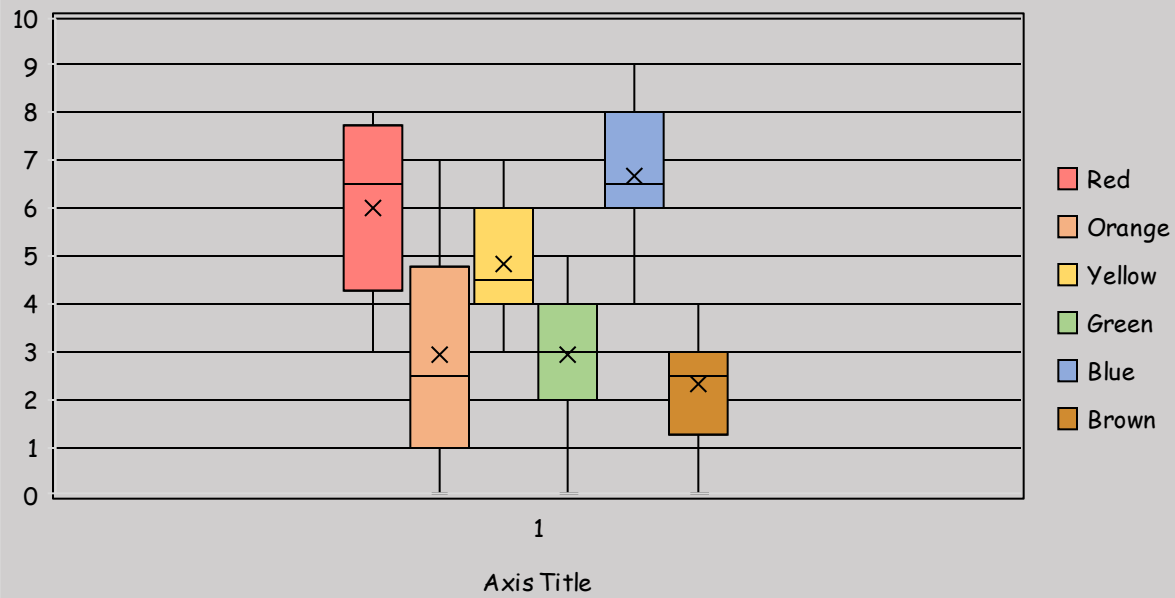

Yellow Box and Whisker

Green Box and Whisker

Box and Whisker Plot

Blue Box and Whisker

Brown Box and Whisker

Color Data for Crisp M&M's

Colors

	Red	Orange	Yellow	Green	Blue	Brown	Total M&M's in the Package
Package 1	4	2	5	3	4	3	21
Package 2	7	4	3	0	7	2	23
Package 3	5	1	4	4	9	3	26
Package 4	6	3	4	2	6	2	23
Package 5	8	4	6	3	7	1	29
Package 6	8	5	3	1	6	4	27
Package 7	7	0	6	3	8	3	27
Package 8	4	7	4	4	4	2	25
Package 9	5	2	7	5	6	4	29
Package 10	8	0	6	2	8	1	25
Package 11	3	6	4	3	6	3	25
Package 12	7	1	6	5	9	0	28
Total M&M's by Color	72	35	58	35	80	28	308

Yellow Box and Whisker

Green Box and Whisker

Box and Whisker Plot

Blue Box and Whisker

Brown Box and Whisker

Color Data for Peanut M&M's

Colors

	Red	Orange	Yellow	Green	Blue	Brown	Total M&M's in the Package
Package 1	4	2	5	3	4	3	21
Package 2	7	4	3	0	7	2	23
Package 3	5	1	4	4	9	3	26
Package 4	6	3	4	2	6	2	23
Package 5	8	4	6	3	7	1	29
Package 6	8	5	3	1	6	4	27
Package 7	7	0	6	3	8	3	27
Package 8	4	7	4	4	4	2	25
Package 9	5	2	7	5	6	4	29
Package 10	8	0	6	2	8	1	25
Package 11	3	6	4	3	6	3	25
Package 12	7	1	6	5	9	0	28
Total M&M's by Color	72	35	58	35	80	28	308

P
a
c
k
a
g
e

	Red	Orange	Yellow	Green	Blue	Brown
Maximum	8	7	7	5	9	4
Minimum	3	0	3	0	4	0
Mean	5.54	2.69	4.46	2.69	6.15	2.15
Median	7	3	5	3	7	3
Mode	7	2	4	3	6	3
Range	5	7	4	5	5	4

Red Box and Whisker

Orange Box and Whisker

Yellow Box and Whisker

Green Box and Whisker

Box and Whisker Plot

Blue Box and Whisker

Brown Box and Whisker

Color Data for Pretzel M&M's

Colors

	Red	Orange	Yellow	Green	Blue	Brown	Total M&M's in the Package
Package 1	4	2	5	3	4	3	21
Package 2	7	4	3	0	7	2	23
Package 3	5	1	4	4	9	3	26
Package 4	6	3	4	2	6	2	23
Package 5	8	4	6	3	7	1	29
Package 6	8	5	3	1	6	4	27
Package 7	7	0	6	3	8	3	27
Package 8	4	7	4	4	4	2	25
Package 9	5	2	7	5	6	4	29
Package 10	8	0	6	2	8	1	25
Package 11	3	6	4	3	6	3	25
Package 12	7	1	6	5	9	0	28
Total M&M's by Color	72	35	58	35	80	28	308