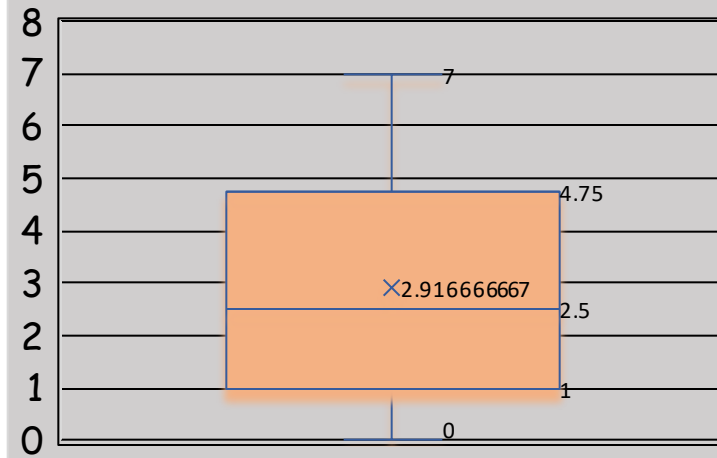

Orange Box and Whisker