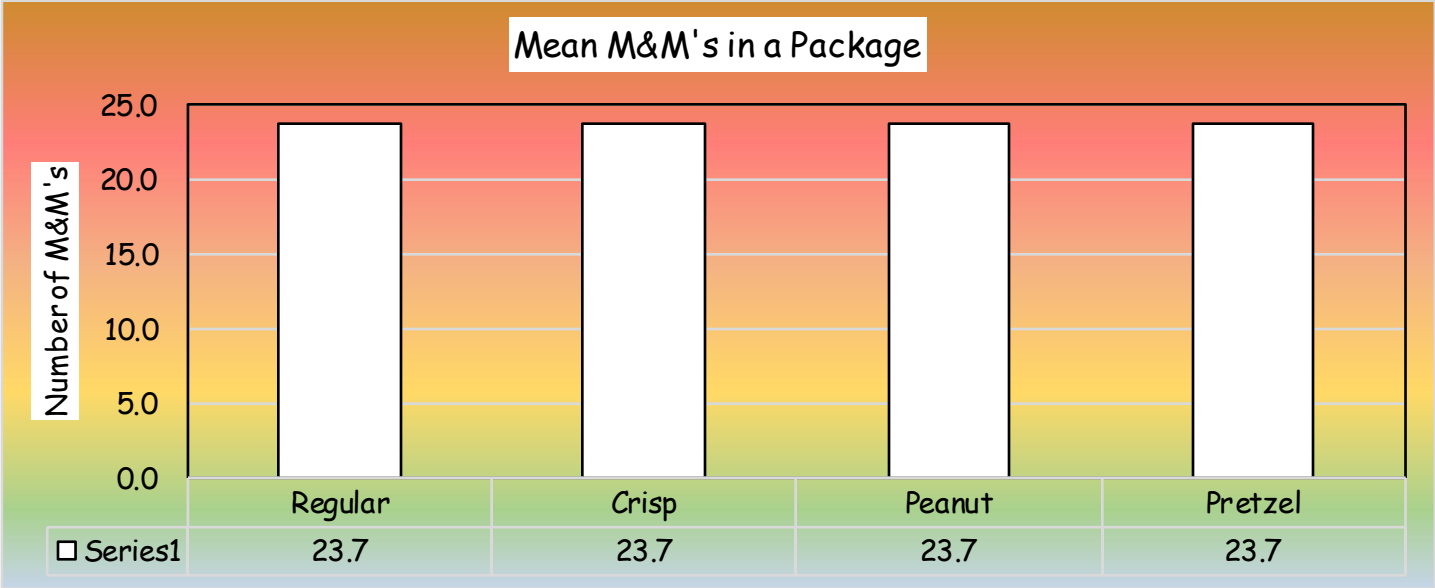

	Red	Orange	Yellow	Green	Blue	Brown
Maximum	8	7	7	5	9	4
Minimum	3	0	3	0	4	0
Mean	5.54	2.69	4.46	2.69	6.15	2.15
Median	7	3	5	3	7	3
Mode	7	2	4	3	6	3
Range	5	7	4	5	5	4

Red Box and Whisker

Orange Box and Whisker

Yellow Box and Whisker

Green Box and Whisker

Box and Whisker Plot

Blue Box and Whisker

Brown Box and Whisker

Comparison of Averages Across Flavors Colors

Package

	Red	Orange	Yellow	Green	Blue	Brown	Total
Regular	5.5	2.7	4.5	2.7	6.2	2.2	23.7
Crisp	5.5	2.7	4.5	2.7	6.2	2.2	23.7
Peanut	5.5	2.7	4.5	2.7	6.2	2.2	23.7
Pretzel	5.5	2.7	4.5	2.7	6.2	2.2	23.7
Mean	5.5	2.7	4.5	2.7	6.2	2.2	23.7

Mean Colors Overall