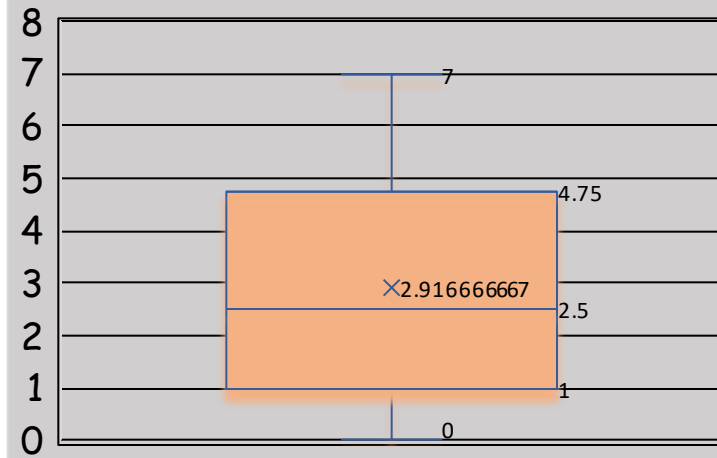

Yellow Box and Whisker

Green Box and Whisker

Box and Whisker Plot

Blue Box and Whisker

Brown Box and Whisker

Color Data for Crisp M&M's

Colors

	Red	Orange	Yellow	Green	Blue	Brown	Total M&M's in the Package
Package 1	4	2	5	3	4	3	21
Package 2	7	4	3	0	7	2	23
Package 3	5	1	4	4	9	3	26
Package 4	6	3	4	2	6	2	23
Package 5	8	4	6	3	7	1	29
Package 6	8	5	3	1	6	4	27
Package 7	7	0	6	3	8	3	27
Package 8	4	7	4	4	4	2	25
Package 9	5	2	7	5	6	4	29
Package 10	8	0	6	2	8	1	25
Package 11	3	6	4	3	6	3	25
Package 12	7	1	6	5	9	0	28
Total M&M's by Color	72	35	58	35	80	28	308

	Red	Orange	Yellow	Green	Blue	Brown
Maximum	8	7	7	5	9	4
Minimum	3	0	3	0	4	0
Mean	5.54	2.69	4.46	2.69	6.15	2.15
Median	7	3	5	3	7	3
Mode	7	2	4	3	6	3
Range	5	7	4	5	5	4

Red Box and Whisker

Orange Box and Whisker