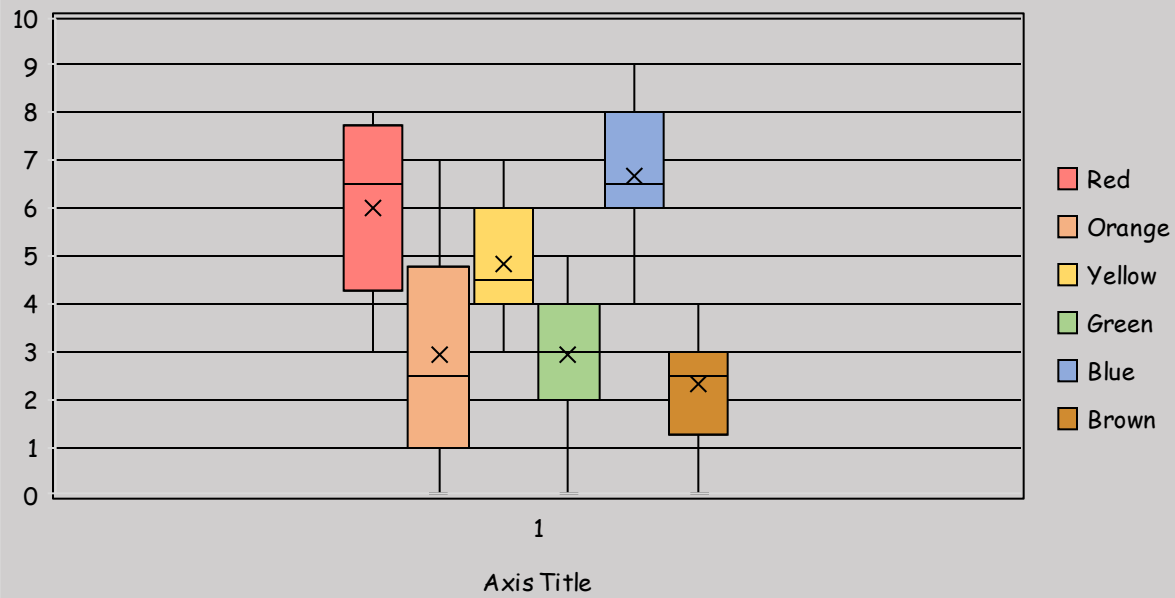

Color Data for Regular M&M's

Colors

P a c k a g e	Red	Orange	Yellow	Green	Blue	Brown	Total M&M's in the Package	
	Package 1	4	2	5	3	4	3	21
	Package 2	7	4	3	0	7	2	23
	Package 3	5	1	4	4	9	3	26
	Package 4	6	3	4	2	6	2	23
	Package 5	8	4	6	3	7	1	29
	Package 6	8	5	3	1	6	4	27
	Package 7	7	0	6	3	8	3	27
	Package 8	4	7	4	4	4	2	25
	Package 9	5	2	7	5	6	4	29
	Package 10	8	0	6	2	8	1	25
	Package 11	3	6	4	3	6	3	25
	Package 12	7	1	6	5	9	0	28
Total M&M's by Color	72	35	58	35	80	28	308	

Yellow Box and Whisker

Green Box and Whisker

Box and Whisker Plot

Blue Box and Whisker

Brown Box and Whisker

Color Data for Crisp M&M's

Colors

	Red	Orange	Yellow	Green	Blue	Brown	Total M&M's in the Package
Package 1	4	2	5	3	4	3	21
Package 2	7	4	3	0	7	2	23
Package 3	5	1	4	4	9	3	26
Package 4	6	3	4	2	6	2	23
Package 5	8	4	6	3	7	1	29
Package 6	8	5	3	1	6	4	27
Package 7	7	0	6	3	8	3	27
Package 8	4	7	4	4	4	2	25
Package 9	5	2	7	5	6	4	29
Package 10	8	0	6	2	8	1	25
Package 11	3	6	4	3	6	3	25
Package 12	7	1	6	5	9	0	28
Total M&M's by Color	72	35	58	35	80	28	308

	Red	Orange	Yellow	Green	Blue	Brown
Maximum	8	7	7	5	9	4
Minimum	3	0	3	0	4	0
Mean	5.54	2.69	4.46	2.69	6.15	2.15
Median	7	3	5	3	7	3
Mode	7	2	4	3	6	3
Range	5	7	4	5	5	4

Red Box and Whisker

Orange Box and Whisker

Yellow Box and Whisker

Green Box and Whisker

Box and Whisker Plot

Blue Box and Whisker

Brown Box and Whisker

Color Data for Peanut M&M's

Colors

	Red	Orange	Yellow	Green	Blue	Brown	Total M&M's in the Package
Package 1	4	2	5	3	4	3	21
Package 2	7	4	3	0	7	2	23
Package 3	5	1	4	4	9	3	26
Package 4	6	3	4	2	6	2	23
Package 5	8	4	6	3	7	1	29
Package 6	8	5	3	1	6	4	27
Package 7	7	0	6	3	8	3	27
Package 8	4	7	4	4	4	2	25
Package 9	5	2	7	5	6	4	29
Package 10	8	0	6	2	8	1	25
Package 11	3	6	4	3	6	3	25
Package 12	7	1	6	5	9	0	28
Total M&M's by Color	72	35	58	35	80	28	308