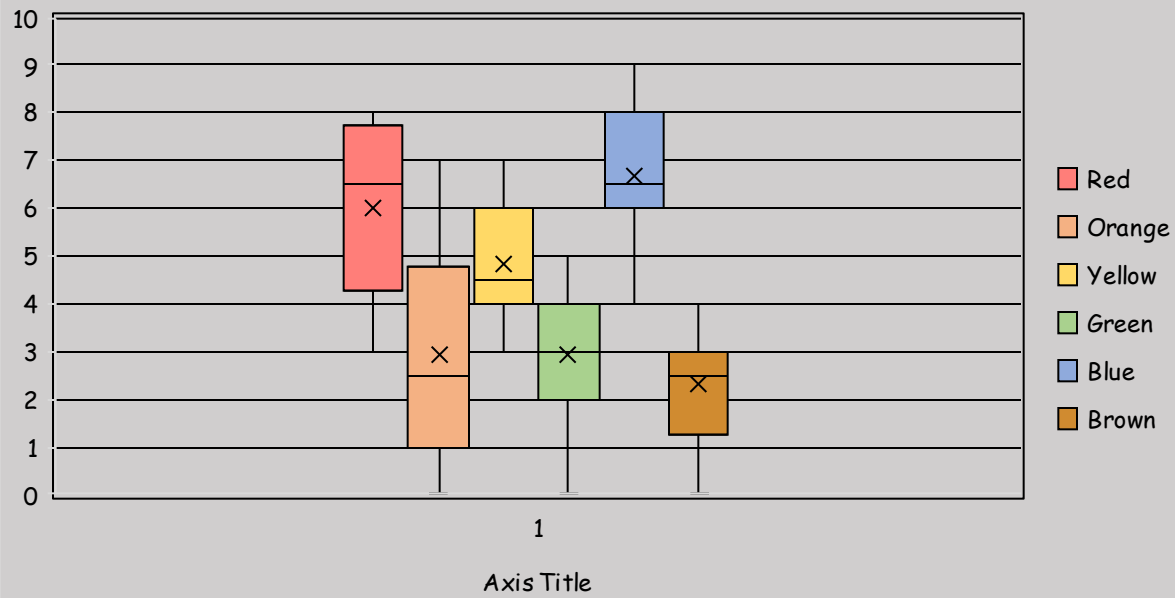

Color Data for Regular M&M's

Colors

P a c k a g e	Red	Orange	Yellow	Green	Blue	Brown	Total M&M's in the Package	
	Package 1	4	2	5	3	4	3	21
	Package 2	7	4	3	0	7	2	23
	Package 3	5	1	4	4	9	3	26
	Package 4	6	3	4	2	6	2	23
	Package 5	8	4	6	3	7	1	29
	Package 6	8	5	3	1	6	4	27
	Package 7	7	0	6	3	8	3	27
	Package 8	4	7	4	4	4	2	25
	Package 9	5	2	7	5	6	4	29
	Package 10	8	0	6	2	8	1	25
	Package 11	3	6	4	3	6	3	25
	Package 12	7	1	6	5	9	0	28
Total M&M's by Color	72	35	58	35	80	28	308	

	Red	Orange	Yellow	Green	Blue	Brown
Maximum	8	7	7	5	9	4
Minimum	3	0	3	0	4	0
Mean	5.54	2.69	4.46	2.69	6.15	2.15
Median	7	3	5	3	7	3
Mode	7	2	4	3	6	3
Range	5	7	4	5	5	4

Red Box and Whisker

Orange Box and Whisker

Yellow Box and Whisker

Green Box and Whisker

Box and Whisker Plot

Blue Box and Whisker

Brown Box and Whisker

Color Data for Crisp M&M's

Colors

	Red	Orange	Yellow	Green	Blue	Brown	Total M&M's in the Package
Package 1	4	2	5	3	4	3	21
Package 2	7	4	3	0	7	2	23
Package 3	5	1	4	4	9	3	26
Package 4	6	3	4	2	6	2	23
Package 5	8	4	6	3	7	1	29
Package 6	8	5	3	1	6	4	27
Package 7	7	0	6	3	8	3	27
Package 8	4	7	4	4	4	2	25
Package 9	5	2	7	5	6	4	29
Package 10	8	0	6	2	8	1	25
Package 11	3	6	4	3	6	3	25
Package 12	7	1	6	5	9	0	28
Total M&M's by Color	72	35	58	35	80	28	308