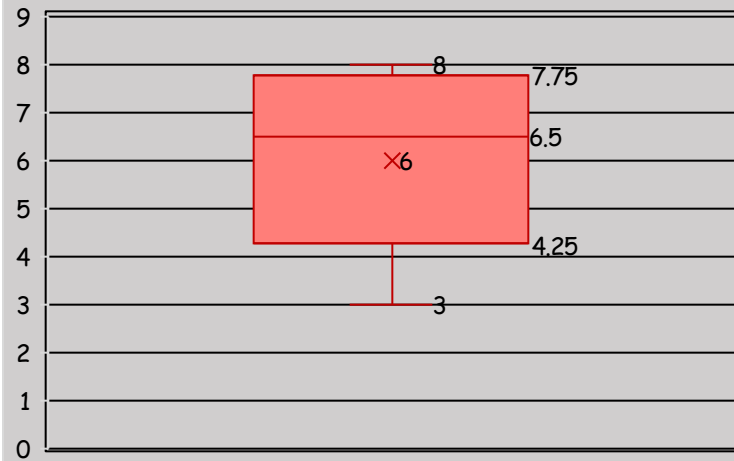

Yellow Box and Whisker

Green Box and Whisker

Box and Whisker Plot

Blue Box and Whisker

Brown Box and Whisker

Color Data for Pretzel M&M's

Colors

	Red	Orange	Yellow	Green	Blue	Brown	Total M&M's in the Package
Package 1	4	2	5	3	4	3	21
Package 2	7	4	3	0	7	2	23
Package 3	5	1	4	4	9	3	26
Package 4	6	3	4	2	6	2	23
Package 5	8	4	6	3	7	1	29
Package 6	8	5	3	1	6	4	27
Package 7	7	0	6	3	8	3	27
Package 8	4	7	4	4	4	2	25
Package 9	5	2	7	5	6	4	29
Package 10	8	0	6	2	8	1	25
Package 11	3	6	4	3	6	3	25
Package 12	7	1	6	5	9	0	28
Total M&M's by Color	72	35	58	35	80	28	308

	Red	Orange	Yellow	Green	Blue	Brown
Maximum	8	7	7	5	9	4
Minimum	3	0	3	0	4	0
Mean	5.54	2.69	4.46	2.69	6.15	2.15
Median	7	3	5	3	7	3
Mode	7	2	4	3	6	3
Range	5	7	4	5	5	4

Red Box and Whisker

Orange Box and Whisker