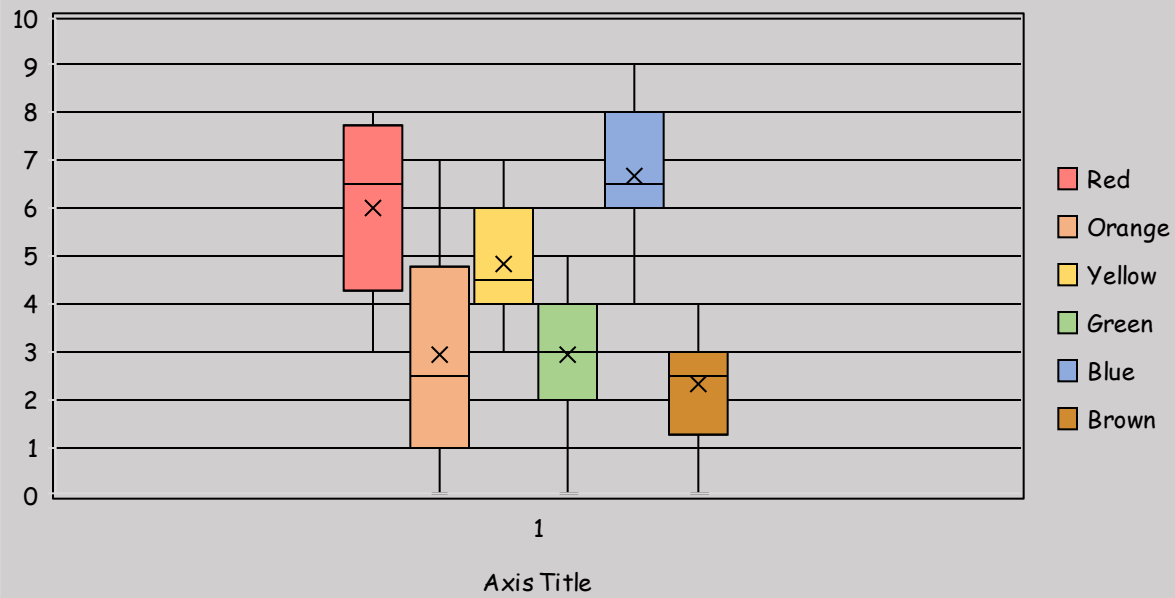

Yellow Box and Whisker

Green Box and Whisker

Box and Whisker Plot

Blue Box and Whisker

Brown Box and Whisker

Color Data for Pretzel M&M's

Colors

	Red	Orange	Yellow	Green	Blue	Brown	Total M&M's in the Package
Package 1	4	2	5	3	4	3	21
Package 2	7	4	3	0	7	2	23
Package 3	5	1	4	4	9	3	26
Package 4	6	3	4	2	6	2	23
Package 5	8	4	6	3	7	1	29
Package 6	8	5	3	1	6	4	27
Package 7	7	0	6	3	8	3	27
Package 8	4	7	4	4	4	2	25
Package 9	5	2	7	5	6	4	29
Package 10	8	0	6	2	8	1	25
Package 11	3	6	4	3	6	3	25
Package 12	7	1	6	5	9	0	28
Total M&M's by Color	72	35	58	35	80	28	308

	Red	Orange	Yellow	Green	Blue	Brown
Maximum	8	7	7	5	9	4
Minimum	3	0	3	0	4	0
Mean	5.54	2.69	4.46	2.69	6.15	2.15
Median	7	3	5	3	7	3
Mode	7	2	4	3	6	3
Range	5	7	4	5	5	4

Red Box and Whisker

Orange Box and Whisker

Yellow Box and Whisker

Green Box and Whisker

Box and Whisker Plot

Blue Box and Whisker

Brown Box and Whisker

Comparison of Averages Across Flavors Colors

Package

	Red	Orange	Yellow	Green	Blue	Brown	Total
Regular	5.5	2.7	4.5	2.7	6.2	2.2	23.7
Crisp	5.5	2.7	4.5	2.7	6.2	2.2	23.7
Peanut	5.5	2.7	4.5	2.7	6.2	2.2	23.7
Pretzel	5.5	2.7	4.5	2.7	6.2	2.2	23.7
Mean	5.5	2.7	4.5	2.7	6.2	2.2	23.7

Mean Colors Overall