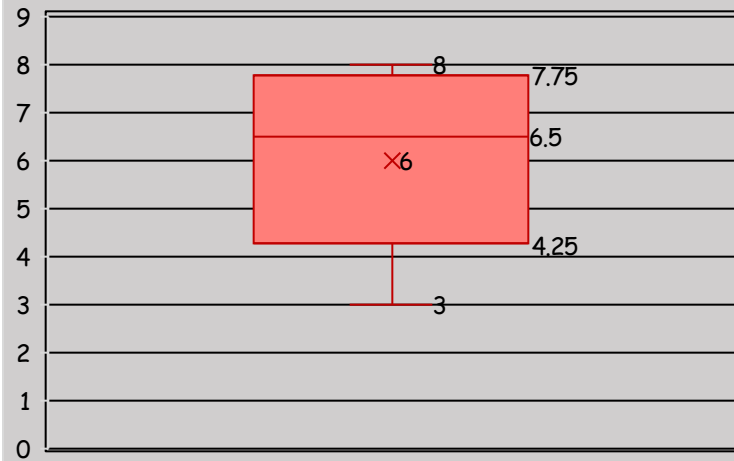

Color Data for Regular M&M's

Colors

P a c k a g e	Red	Orange	Yellow	Green	Blue	Brown	Total M&M's in the Package	
	Package 1	4	2	5	3	4	3	21
	Package 2	7	4	3	0	7	2	23
	Package 3	5	1	4	4	9	3	26
	Package 4	6	3	4	2	6	2	23
	Package 5	8	4	6	3	7	1	29
	Package 6	8	5	3	1	6	4	27
	Package 7	7	0	6	3	8	3	27
	Package 8	4	7	4	4	4	2	25
	Package 9	5	2	7	5	6	4	29
	Package 10	8	0	6	2	8	1	25
	Package 11	3	6	4	3	6	3	25
	Package 12	7	1	6	5	9	0	28
Total M&M's by Color	72	35	58	35	80	28	308	

	Red	Orange	Yellow	Green	Blue	Brown
Maximum	8	7	7	5	9	4
Minimum	3	0	3	0	4	0
Mean	5.54	2.69	4.46	2.69	6.15	2.15
Median	7	3	5	3	7	3
Mode	7	2	4	3	6	3
Range	5	7	4	5	5	4

Red Box and Whisker

Orange Box and Whisker