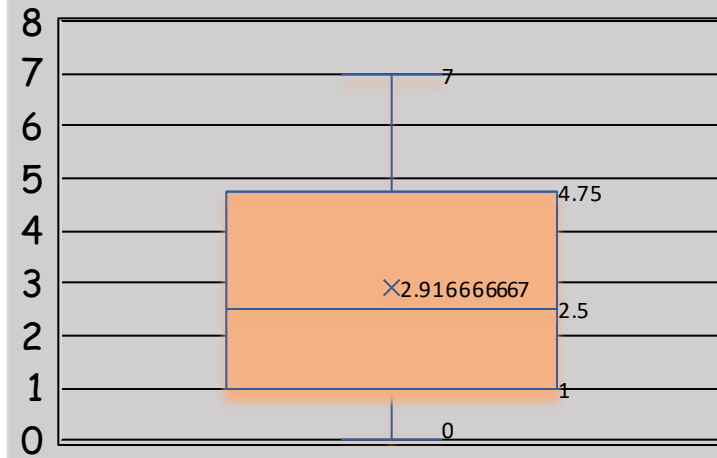

Color Data for Regular M&M's

Colors

P a c k a g e	Red	Orange	Yellow	Green	Blue	Brown	Total M&M's in the Package	
	Package 1	4	2	5	3	4	3	21
	Package 2	7	4	3	0	7	2	23
	Package 3	5	1	4	4	9	3	26
	Package 4	6	3	4	2	6	2	23
	Package 5	8	4	6	3	7	1	29
	Package 6	8	5	3	1	6	4	27
	Package 7	7	0	6	3	8	3	27
	Package 8	4	7	4	4	4	2	25
	Package 9	5	2	7	5	6	4	29
	Package 10	8	0	6	2	8	1	25
	Package 11	3	6	4	3	6	3	25
	Package 12	7	1	6	5	9	0	28
Total M&M's by Color	72	35	58	35	80	28	308	

	Red	Orange	Yellow	Green	Blue	Brown
Maximum	8	7	7	5	9	4
Minimum	3	0	3	0	4	0
Mean	5.54	2.69	4.46	2.69	6.15	2.15
Median	7	3	5	3	7	3
Mode	7	2	4	3	6	3
Range	5	7	4	5	5	4

Red Box and Whisker

Orange Box and Whisker