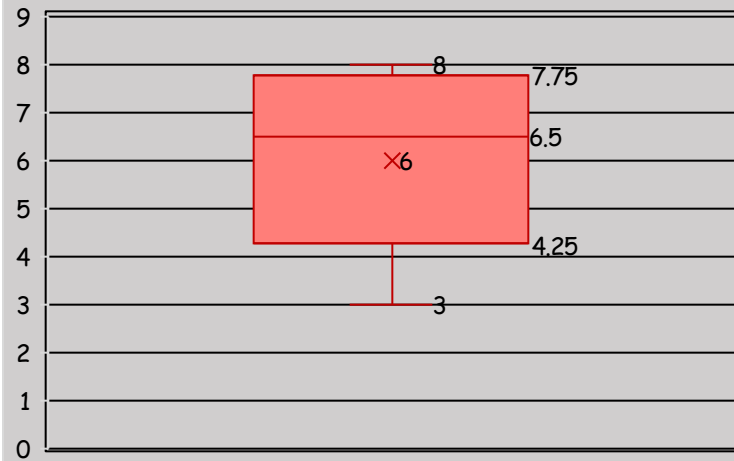

Yellow Box and Whisker

Green Box and Whisker

Box and Whisker Plot

Blue Box and Whisker

Brown Box and Whisker

Color Data for Crisp M&M's

Colors

	Red	Orange	Yellow	Green	Blue	Brown	Total M&M's in the Package
Package 1	4	2	5	3	4	3	21
Package 2	7	4	3	0	7	2	23
Package 3	5	1	4	4	9	3	26
Package 4	6	3	4	2	6	2	23
Package 5	8	4	6	3	7	1	29
Package 6	8	5	3	1	6	4	27
Package 7	7	0	6	3	8	3	27
Package 8	4	7	4	4	4	2	25
Package 9	5	2	7	5	6	4	29
Package 10	8	0	6	2	8	1	25
Package 11	3	6	4	3	6	3	25
Package 12	7	1	6	5	9	0	28
Total M&M's by Color	72	35	58	35	80	28	308

	Red	Orange	Yellow	Green	Blue	Brown
Maximum	8	7	7	5	9	4
Minimum	3	0	3	0	4	0
Mean	5.54	2.69	4.46	2.69	6.15	2.15
Median	7	3	5	3	7	3
Mode	7	2	4	3	6	3
Range	5	7	4	5	5	4

Red Box and Whisker

Orange Box and Whisker