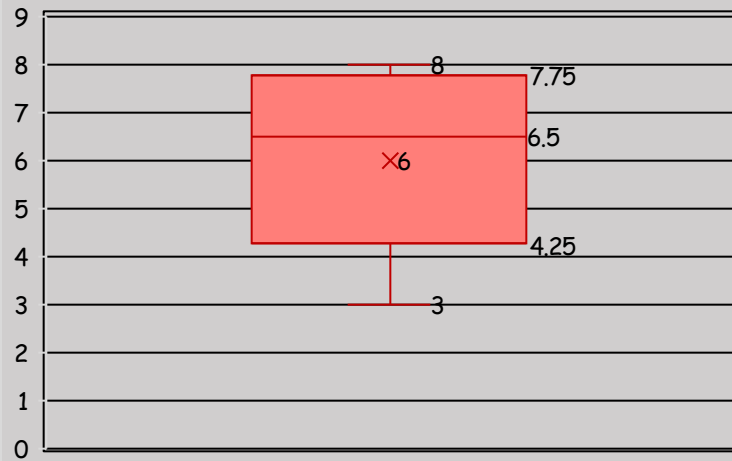

Yellow Box and Whisker

Green Box and Whisker

Box and Whisker Plot

Blue Box and Whisker

Brown Box and Whisker

Color Data for Peanut M&M's

Colors

	Red	Orange	Yellow	Green	Blue	Brown	Total M&M's in the Package
Package 1	4	2	5	3	4	3	21
Package 2	7	4	3	0	7	2	23
Package 3	5	1	4	4	9	3	26
Package 4	6	3	4	2	6	2	23
Package 5	8	4	6	3	7	1	29
Package 6	8	5	3	1	6	4	27
Package 7	7	0	6	3	8	3	27
Package 8	4	7	4	4	4	2	25
Package 9	5	2	7	5	6	4	29
Package 10	8	0	6	2	8	1	25
Package 11	3	6	4	3	6	3	25
Package 12	7	1	6	5	9	0	28
Total M&M's by Color	72	35	58	35	80	28	308

P
a
c
k
a
g
e

	Red	Orange	Yellow	Green	Blue	Brown
Maximum	8	7	7	5	9	4
Minimum	3	0	3	0	4	0
Mean	5.54	2.69	4.46	2.69	6.15	2.15
Median	7	3	5	3	7	3
Mode	7	2	4	3	6	3
Range	5	7	4	5	5	4

Red Box and Whisker

Orange Box and Whisker