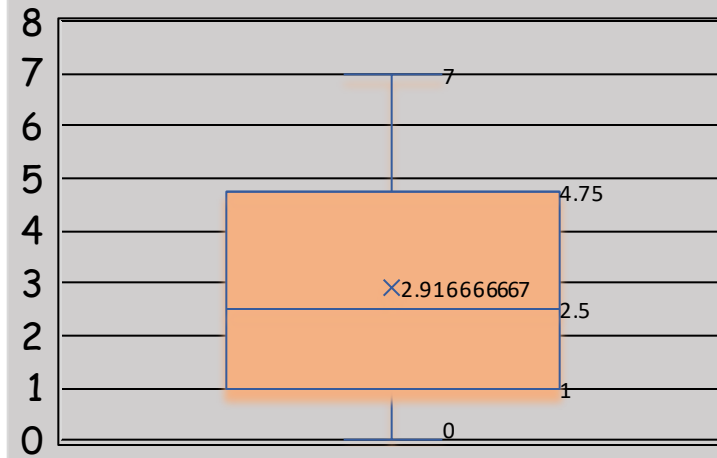

Yellow Box and Whisker

Green Box and Whisker

Box and Whisker Plot

Blue Box and Whisker

Brown Box and Whisker

Color Data for Pretzel M&M's

Colors

	Red	Orange	Yellow	Green	Blue	Brown	Total M&M's in the Package
Package 1	4	2	5	3	4	3	21
Package 2	7	4	3	0	7	2	23
Package 3	5	1	4	4	9	3	26
Package 4	6	3	4	2	6	2	23
Package 5	8	4	6	3	7	1	29
Package 6	8	5	3	1	6	4	27
Package 7	7	0	6	3	8	3	27
Package 8	4	7	4	4	4	2	25
Package 9	5	2	7	5	6	4	29
Package 10	8	0	6	2	8	1	25
Package 11	3	6	4	3	6	3	25
Package 12	7	1	6	5	9	0	28
Total M&M's by Color	72	35	58	35	80	28	308

	Red	Orange	Yellow	Green	Blue	Brown
Maximum	8	7	7	5	9	4
Minimum	3	0	3	0	4	0
Mean	5.54	2.69	4.46	2.69	6.15	2.15
Median	7	3	5	3	7	3
Mode	7	2	4	3	6	3
Range	5	7	4	5	5	4

Red Box and Whisker

Orange Box and Whisker