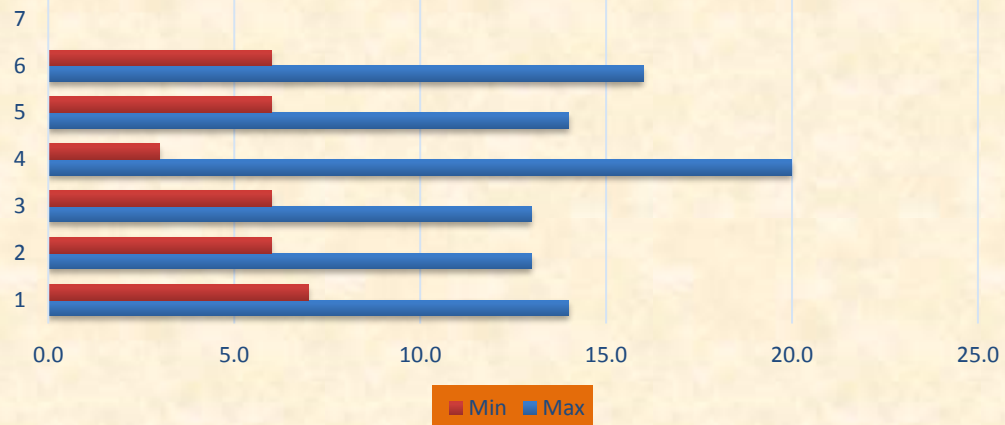

## Percent of Peanut M & M's by Color

M&M Colors per Student

Max Difference per Student

## Average Colors of Carmel M&M's per bag

Student	Red	Blue	Green	Brown	Orange	Yellow	Total	Max	Min
Mandi	12.0	14.0	10.0	7.0	8.0	7.0	58.0	14.0	7.0
Reagan	7.0	13.0	9.0	6.0	13.0	8.0	56.0	13.0	6.0
Ellie	8.0	13.0	11.0	10.0	6.0	9.0	57.0	13.0	6.0
Bryan	9.0	14.0	3.0	6.0	20.0	6.0	58.0	20.0	3.0
Lauren	6.0	10.0	13.0	7.0	14.0	8.0	58.0	14.0	6.0
Ashley	11.0	16.0	8.0	6.0	9.0	9.0	59.0	16.0	6.0
<b>Total</b>	<b>53.0</b>	<b>80.0</b>	<b>54.0</b>	<b>42.0</b>	<b>70.0</b>	<b>47.0</b>			
<b>Average</b>	<b>8.8</b>	<b>13.3</b>	<b>9.0</b>	<b>7.0</b>	<b>11.7</b>	<b>7.8</b>	<b>57.7</b>	<b>15.0</b>	<b>5.7</b>

### Percent of Carmel M & M's by Color

M&M Colors per Student

Max Difference per Student