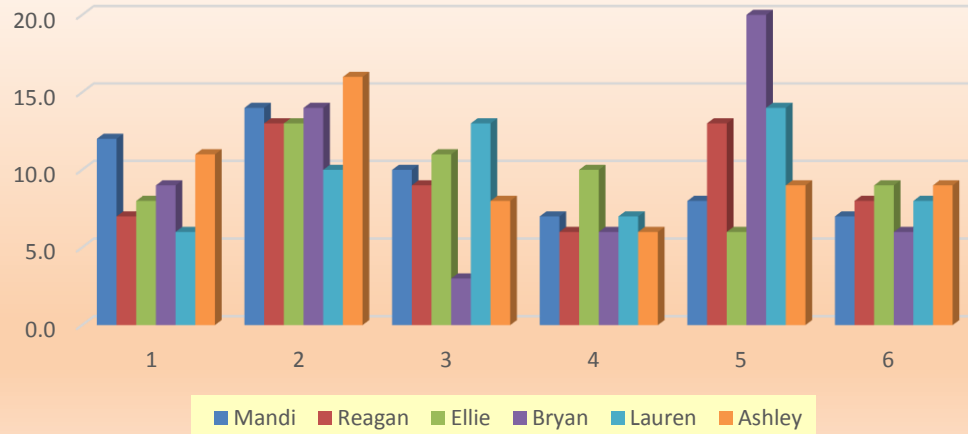

M&M Colors per Student