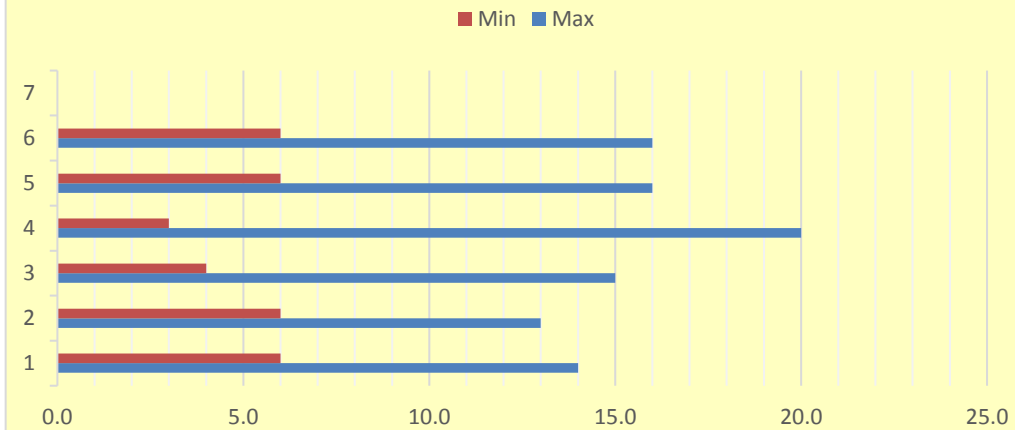

## Percent of Plain M & M's by Color

M&M Colors per Student

Max Difference per Student

## Average Colors of Peanut M&M's per bag

	Red	Blue	Green	Brown	Orange	Yellow			
Student							Total	Max	Min
Mandi	12.0	14.0	11.0	6.0	9.0	6.0	58.0	14.0	6.0
Reagan	7.0	11.0	10.0	6.0	13.0	8.0	55.0	13.0	6.0
Ellie	4.0	13.0	15.0	6.0	10.0	9.0	57.0	15.0	4.0
Bryan	9.0	20.0	3.0	6.0	14.0	8.0	60.0	20.0	3.0
Lauren	6.0	16.0	14.0	7.0	9.0	6.0	58.0	16.0	6.0
Ashley	8.0	16.0	8.0	6.0	9.0	6.0	53.0	16.0	6.0
Total	46.0	90.0	61.0	37.0	64.0	43.0			
Average	7.7	15.0	10.2	6.2	10.7	7.2	56.8	15.7	5.2

## Percent of Peanut M & M's by Color

M&M Colors per Student

Max Difference per Student