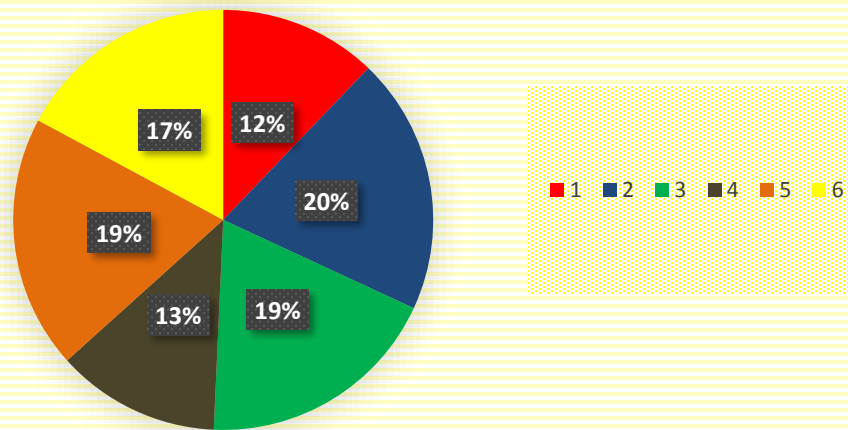

## Average Colors of Plain M&M's per bag

Student	Red	Blue	Green	Brown	Orange	Yellow	Total	Max	Min
Mandi	3.0	16.0	17.0	8.0	15.0	13.0	72.0	17.0	3.0
Reagan	12.0	11.0	15.0	12.0	13.0	8.0	71.0	15.0	8.0
Ellie	6.0	13.0	17.0	11.0	7.0	14.0	68.0	17.0	6.0
Bryan	9.0	12.0	14.0	10.0	14.0	13.0	72.0	14.0	9.0
Lauren	11.0	16.0	5.0	3.0	16.0	14.0	65.0	16.0	3.0
Ashley	10.0	15.0	11.0	9.0	17.0	10.0	72.0	17.0	9.0
<b>Total</b>	<b>51.0</b>	<b>83.0</b>	<b>79.0</b>	<b>53.0</b>	<b>82.0</b>	<b>72.0</b>			
<b>Average</b>	<b>8.5</b>	<b>13.8</b>	<b>13.2</b>	<b>8.8</b>	<b>13.7</b>	<b>12.0</b>	<b>70.0</b>	<b>16.0</b>	<b>6.3</b>

## Percent of Plain M & M's by Color

M&M Colors per Student

Max Difference per Student