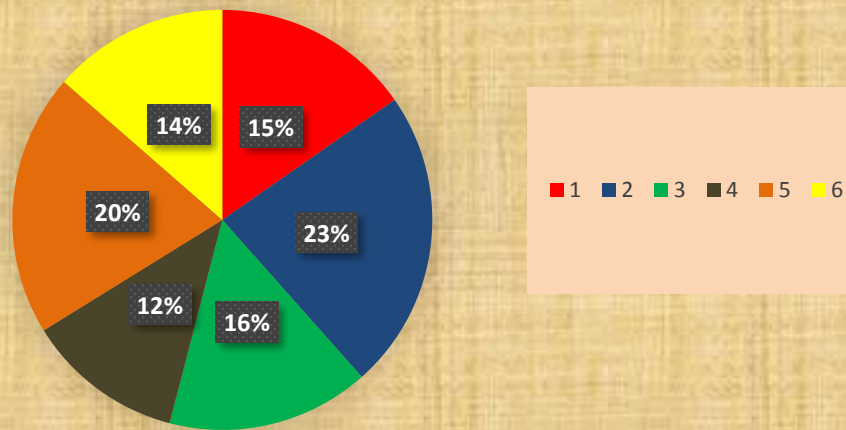

M&M Colors per Student

Average Colors of Carmel M&M's per bag

Student	Red	Blue	Green	Brown	Orange	Yellow	Total	Max	Min
Mandi	12.0	14.0	10.0	7.0	8.0	7.0	58.0	14.0	7.0
Reagan	7.0	13.0	9.0	6.0	13.0	8.0	56.0	13.0	6.0
Ellie	8.0	13.0	11.0	10.0	6.0	9.0	57.0	13.0	6.0
Bryan	9.0	14.0	3.0	6.0	20.0	6.0	58.0	20.0	3.0
Lauren	6.0	10.0	13.0	7.0	14.0	8.0	58.0	14.0	6.0
Ashley	11.0	16.0	8.0	6.0	9.0	9.0	59.0	16.0	6.0
Total	53.0	80.0	54.0	42.0	70.0	47.0			
Average	8.8	13.3	9.0	7.0	11.7	7.8	57.7	15.0	5.7

Percent of Carmel M & M's by Color