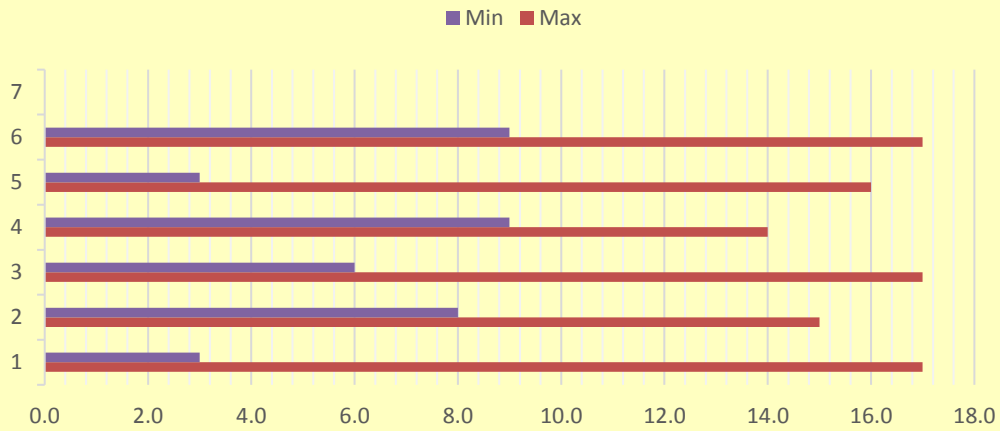

## Average Colors of Plain M&M's per bag

Student	Red	Blue	Green	Brown	Orange	Yellow	Total	Max	Min
Mandi	3.0	16.0	17.0	8.0	15.0	13.0	72.0	17.0	3.0
Reagan	12.0	11.0	15.0	12.0	13.0	8.0	71.0	15.0	8.0
Ellie	6.0	13.0	17.0	11.0	7.0	14.0	68.0	17.0	6.0
Bryan	9.0	12.0	14.0	10.0	14.0	13.0	72.0	14.0	9.0
Lauren	11.0	16.0	5.0	3.0	16.0	14.0	65.0	16.0	3.0
Ashley	10.0	15.0	11.0	9.0	17.0	10.0	72.0	17.0	9.0
<b>Total</b>	<b>51.0</b>	<b>83.0</b>	<b>79.0</b>	<b>53.0</b>	<b>82.0</b>	<b>72.0</b>			
<b>Average</b>	<b>8.5</b>	<b>13.8</b>	<b>13.2</b>	<b>8.8</b>	<b>13.7</b>	<b>12.0</b>	<b>70.0</b>	<b>16.0</b>	<b>6.3</b>

## Percent of Plain M & M's by Color

M&M Colors per Student

Max Difference per Student