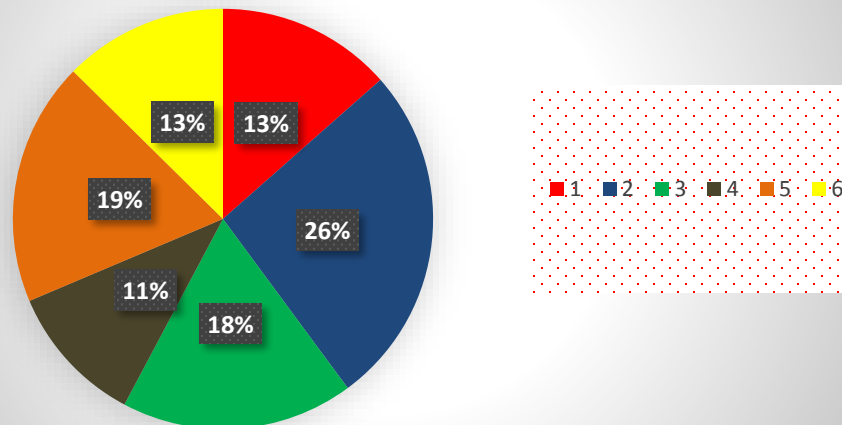

M&M Colors per Student

Average Colors of Peanut M&M's per bag

	Red	Blue	Green	Brown	Orange	Yellow			
Student							Total	Max	Min
Mandi	12.0	14.0	11.0	6.0	9.0	6.0	58.0	14.0	6.0
Reagan	7.0	11.0	10.0	6.0	13.0	8.0	55.0	13.0	6.0
Ellie	4.0	13.0	15.0	6.0	10.0	9.0	57.0	15.0	4.0
Bryan	9.0	20.0	3.0	6.0	14.0	8.0	60.0	20.0	3.0
Lauren	6.0	16.0	14.0	7.0	9.0	6.0	58.0	16.0	6.0
Ashley	8.0	16.0	8.0	6.0	9.0	6.0	53.0	16.0	6.0
Total	46.0	90.0	61.0	37.0	64.0	43.0			
Average	7.7	15.0	10.2	6.2	10.7	7.2	56.8	15.7	5.2

Percent of Peanut M & M's by Color