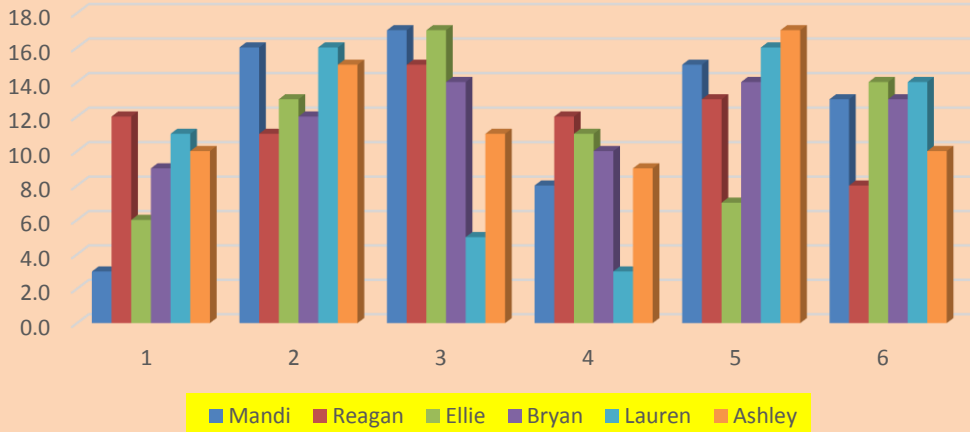

## Average Colors of Plain M&M's per bag

Student	Red	Blue	Green	Brown	Orange	Yellow	Total	Max	Min
Mandi	3.0	16.0	17.0	8.0	15.0	13.0	72.0	17.0	3.0
Reagan	12.0	11.0	15.0	12.0	13.0	8.0	71.0	15.0	8.0
Ellie	6.0	13.0	17.0	11.0	7.0	14.0	68.0	17.0	6.0
Bryan	9.0	12.0	14.0	10.0	14.0	13.0	72.0	14.0	9.0
Lauren	11.0	16.0	5.0	3.0	16.0	14.0	65.0	16.0	3.0
Ashley	10.0	15.0	11.0	9.0	17.0	10.0	72.0	17.0	9.0
<b>Total</b>	<b>51.0</b>	<b>83.0</b>	<b>79.0</b>	<b>53.0</b>	<b>82.0</b>	<b>72.0</b>			
<b>Average</b>	<b>8.5</b>	<b>13.8</b>	<b>13.2</b>	<b>8.8</b>	<b>13.7</b>	<b>12.0</b>	<b>70.0</b>	<b>16.0</b>	<b>6.3</b>

## Percent of Plain M & M's by Color

M&M Colors per Student

Max Difference per Student