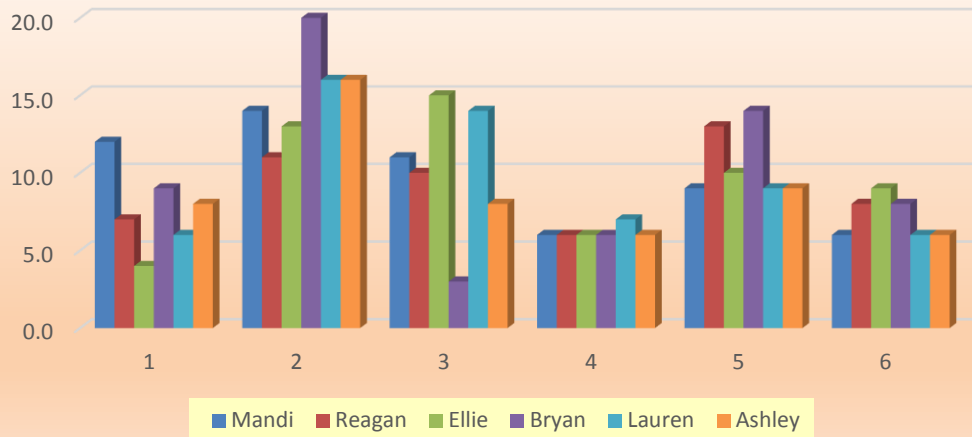

M&M Colors per Student