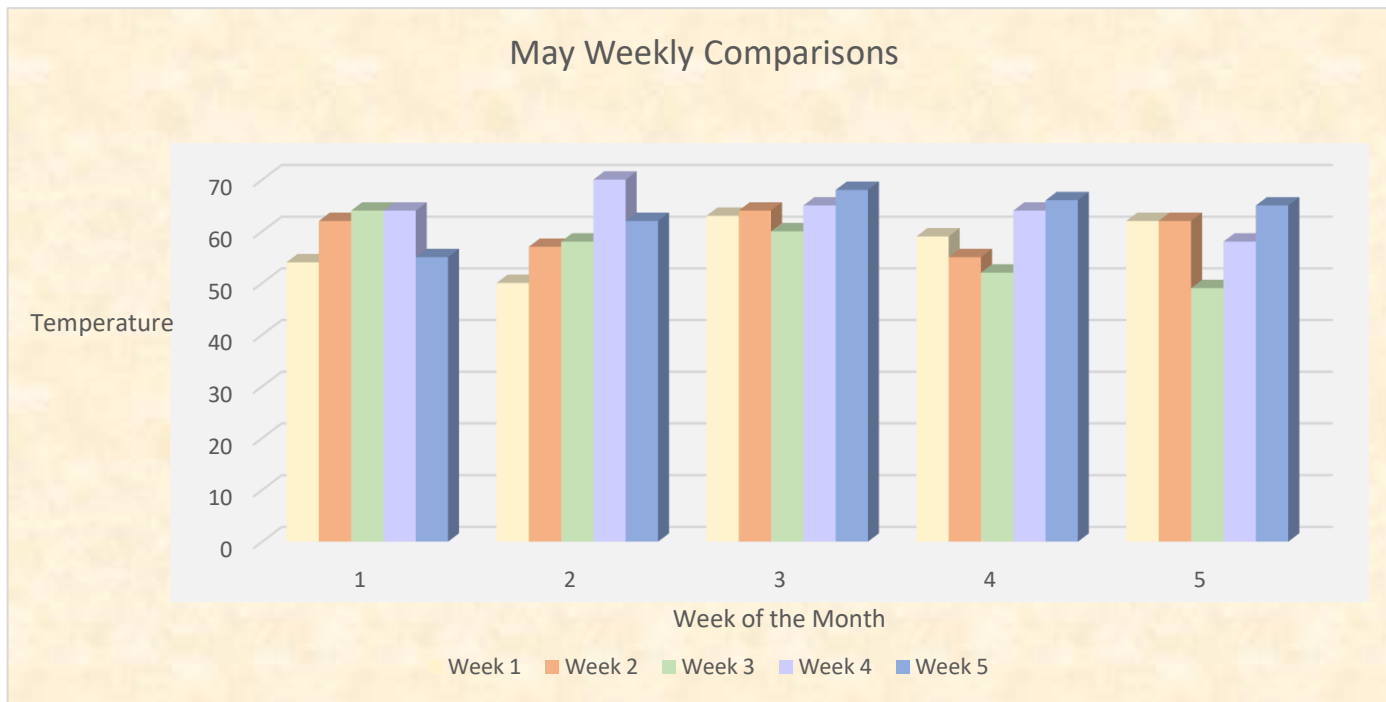

April Temperatures								
	Monday	Tuesday	Wednesday	Thursday	Friday	Weekly Average Temp	Weekly Low	Weekly High
Week 1	46	50	49	53	62	52	46	62
Week 2	54	57	64	51	49	55	49	64
Week 3	47	52	40	46	60	49	40	60
Week 4	64	66	65	61	58	62.8	58	66
Week 5	53	49	68	63	65	59.6	49	68
Average Monthly Temperature:			56					
Weekly Low Average:			48.4					
Weekly High Average:			64					

May Temperatures								
	Monday	Tuesday	Wednesday	Thursday	Friday	Weekly Average Temp	Weekly Low	Weekly High
Week 1	54	50	63	59	62	57.6	50	63
Week 2	62	57	64	55	62	60	55	64
Week 3	64	58	60	52	49	56.6	49	64
Week 4	64	70	65	64	58	64.2	58	70
Week 5	55	62	68	66	65	63.2	55	68
Average Monthly Temperature:			60					
Weekly Low Average:			53.4					
Weekly High Average:			65.8					