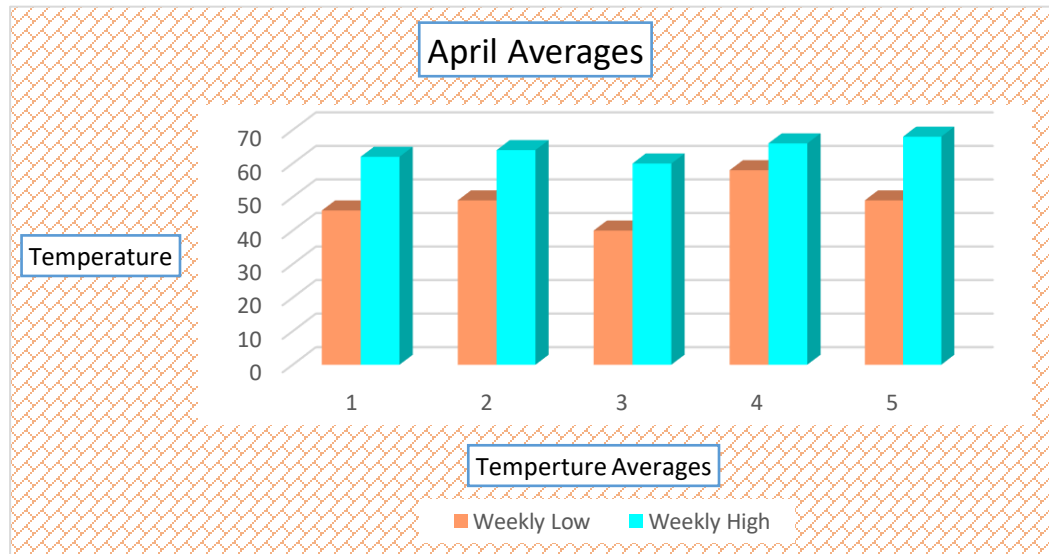

April Temperatures								
	Monday	Tuesday	Wednesday	Thursday	Friday	Weekly Average Temp	Weekly Low	Weekly High
Week 1	46	50	49	53	62	52	46	62
Week 2	54	57	64	51	49	55	49	64
Week 3	47	52	40	46	60	49	40	60
Week 4	64	66	65	61	58	62.8	58	66
Week 5	53	49	68	63	65	59.6	49	68
Average Monthly Temperature:			56					
Weekly Low Average:			48.4					
Weekly High Average:			64					

May Temperatures								
	Monday	Tuesday	Wednesday	Thursday	Friday	Weekly Average Temp	Weekly Low	Weekly High
Week 1	54	50	63	59	62	57.6	50	63
Week 2	62	57	64	55	62	60	55	64
Week 3	64	58	60	52	49	56.6	49	64
Week 4	64	70	65	64	58	64.2	58	70
Week 5	55	62	68	66	65	63.2	55	68
Average Monthly Temperature:			60					
Weekly Low Average:			53.4					
Weekly High Average:			65.8					