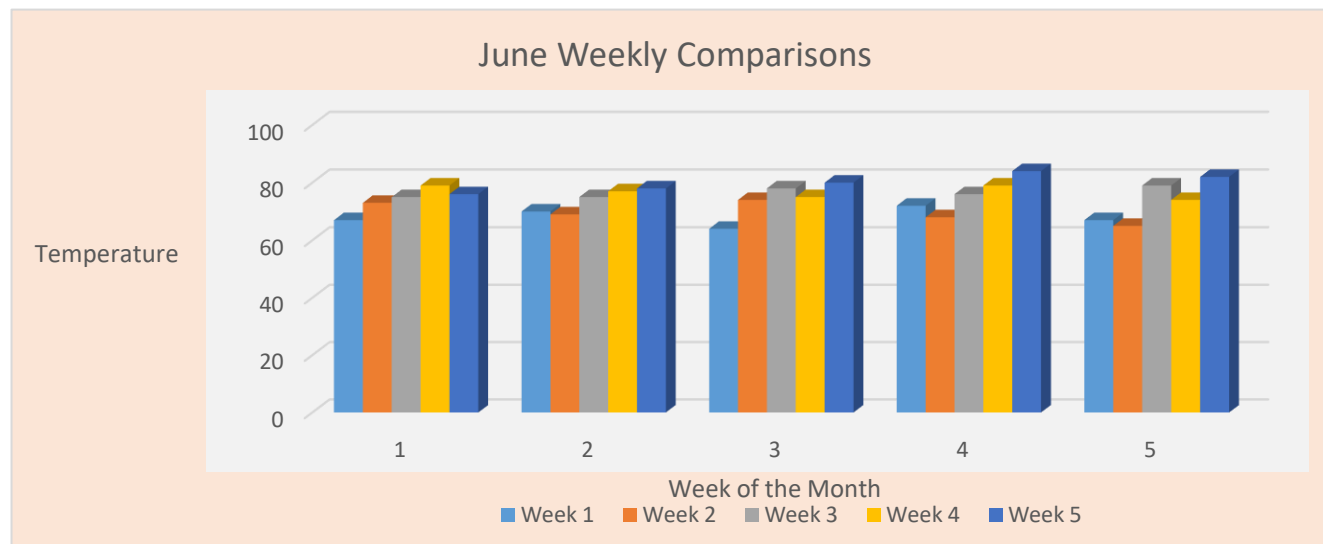

Comparison of Months			
	Average	Average Low	Average High
April	56	48.4	64
May	60	53.4	65.8
June	74	71.4	73.8

Comparison of Weeks					
	week 1	week 2	week 3	week 4	week 5
April	52	55	49	58	49
May	57.6	60	56.6	58	63.2
June	68	69.8	76.6	76.8	80