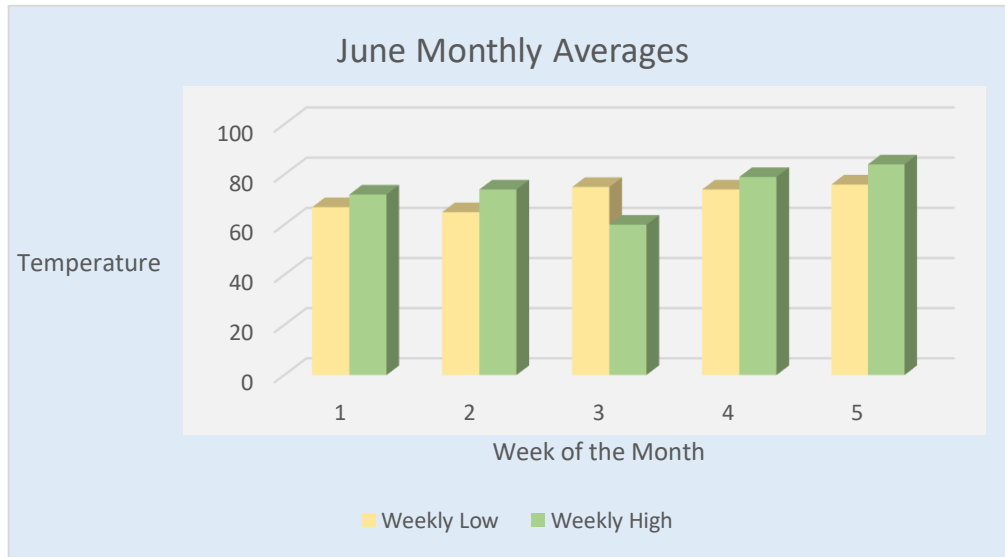

Comparison of Months			
	Average	Average Low	Average High
April	56	48.4	64
May	60	53.4	65.8
June	74	71.4	73.8

Comparison of Weeks					
	week 1	week 2	week 3	week 4	week 5
April	52	55	49	58	49
May	57.6	60	56.6	58	63.2
June	68	69.8	76.6	76.8	80