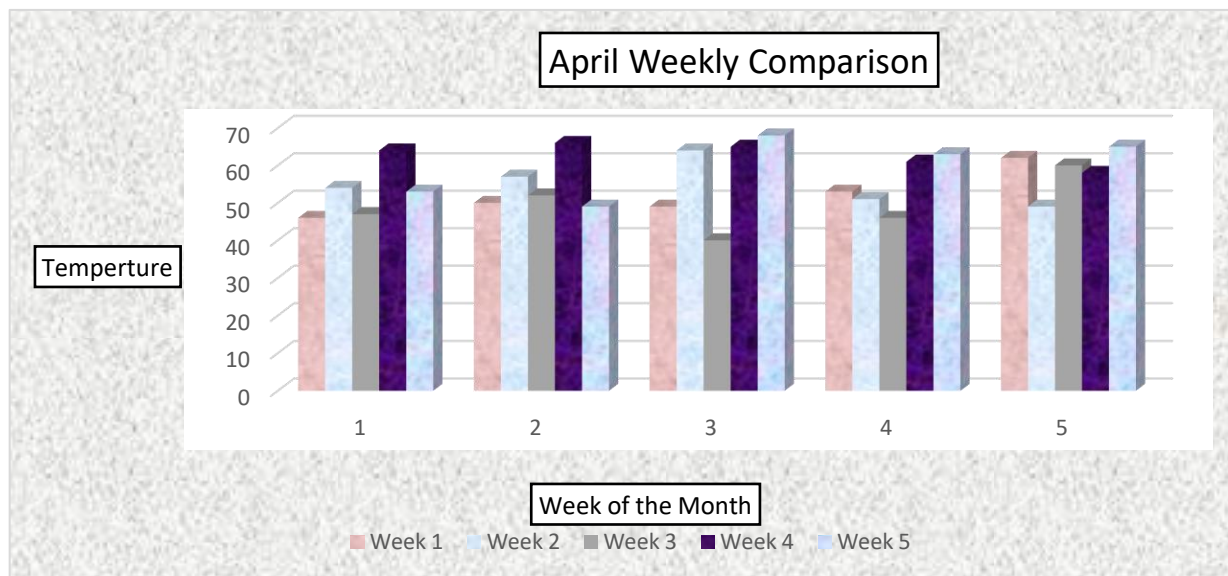

April Temperatures								
	Monday	Tuesday	Wednesday	Thursday	Friday	Weekly Average Temp	Weekly Low	Weekly High
Week 1	46	50	49	53	62	52	46	62
Week 2	54	57	64	51	49	55	49	64
Week 3	47	52	40	46	60	49	40	60
Week 4	64	66	65	61	58	62.8	58	66
Week 5	53	49	68	63	65	59.6	49	68
Average Monthly Temperature:			56					
Weekly Low Average:			48.4					
Weekly High Average:			64					

May Temperatures								
	Monday	Tuesday	Wednesday	Thursday	Friday	Weekly Average Temp	Weekly Low	Weekly High
Week 1	54	50	63	59	62	57.6	50	63
Week 2	62	57	64	55	62	60	55	64
Week 3	64	58	60	52	49	56.6	49	64
Week 4	64	70	65	64	58	64.2	58	70
Week 5	55	62	68	66	65	63.2	55	68
Average Monthly Temperature:			60					
Weekly Low Average:			53.4					
Weekly High Average:			65.8					

June Temperatures								
	Monday	Tuesday	Wednesday	Thursday	Friday	Weekly Average Temp	Weekly Low	Weekly High
Week 1	67	70	64	72	67	68	67	72
Week 2	73	69	74	68	65	69.8	65	74
Week 3	75	75	78	76	79	76.6	75	60
Week 4	79	77	75	79	74	76.8	74	79
Week 5	76	78	80	84	82	80	76	84
Average Monthly Temperature:			74					
Weekly Low Average:			71.4					
Weekly High Average:			73.8					