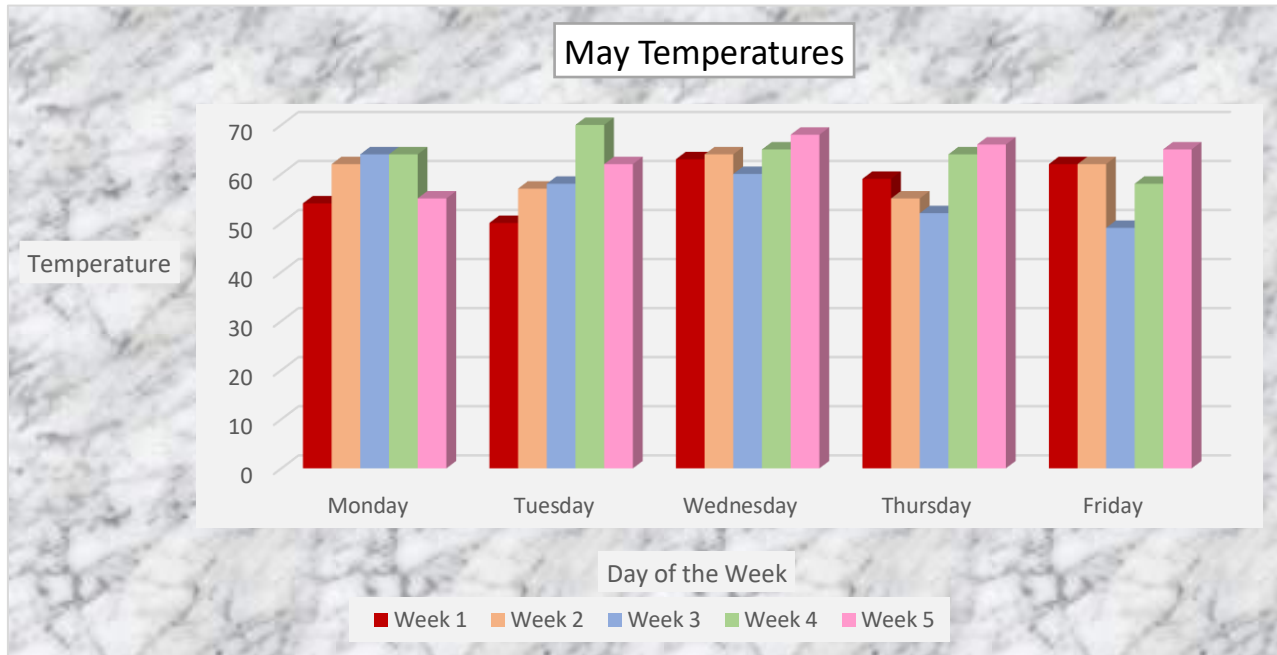

April Temperatures								
	Monday	Tuesday	Wednesday	Thursday	Friday	Weekly Average Temp	Weekly Low	Weekly High
Week 1	46	50	49	53	62	52	46	62
Week 2	54	57	64	51	49	55	49	64
Week 3	47	52	40	46	60	49	40	60
Week 4	64	66	65	61	58	62.8	58	66
Week 5	53	49	68	63	65	59.6	49	68
Average Monthly Temperature:			56					
Weekly Low Average:			48.4					
Weekly High Average:			64					

May Temperatures								
	Monday	Tuesday	Wednesday	Thursday	Friday	Weekly Average Temp	Weekly Low	Weekly High
Week 1	54	50	63	59	62	57.6	50	63
Week 2	62	57	64	55	62	60	55	64
Week 3	64	58	60	52	49	56.6	49	64
Week 4	64	70	65	64	58	64.2	58	70
Week 5	55	62	68	66	65	63.2	55	68
Average Monthly Temperature:			60					
Weekly Low Average:			53.4					
Weekly High Average:			65.8					