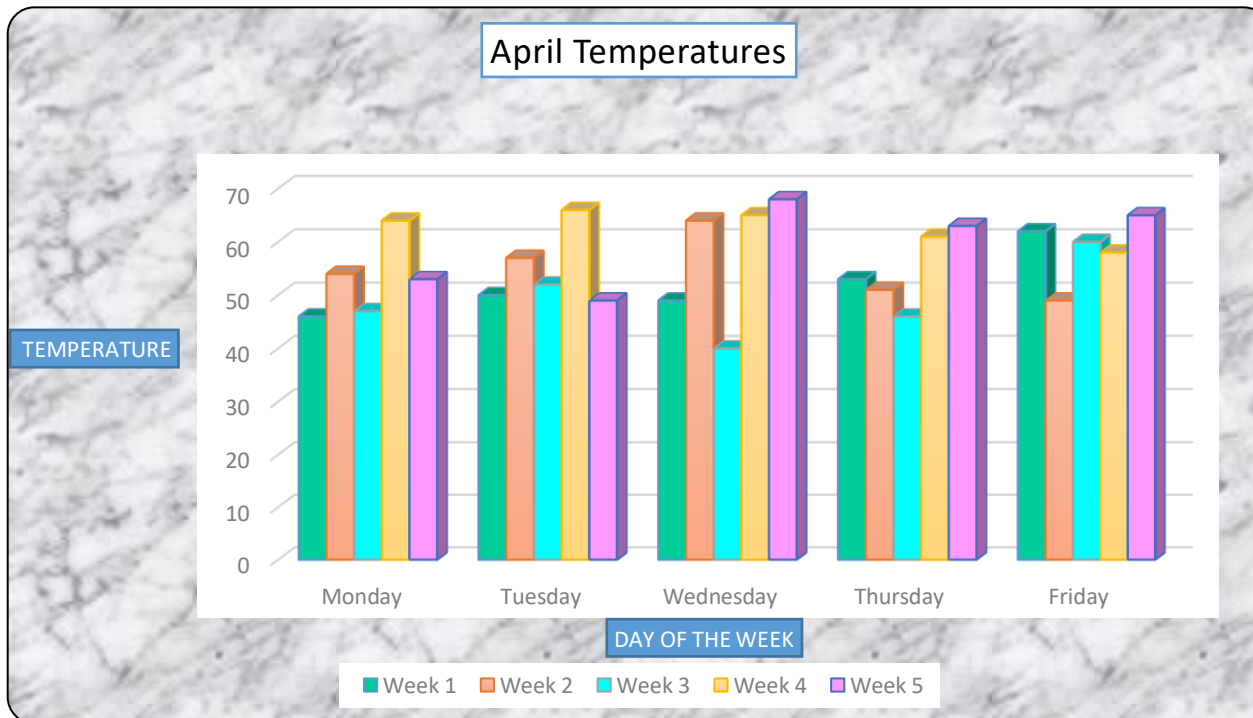

April Temperatures								
	Monday	Tuesday	Wednesday	Thursday	Friday	Weekly Average Temp	Weekly Low	Weekly High
Week 1	46	50	49	53	62	52	46	62
Week 2	54	57	64	51	49	55	49	64
Week 3	47	52	40	46	60	49	40	60
Week 4	64	66	65	61	58	62.8	58	66
Week 5	53	49	68	63	65	59.6	49	68
Average Monthly Temperature:			56					
Weekly Low Average:			48.4					
Weekly High Average:			64					

May Temperatures								
	Monday	Tuesday	Wednesday	Thursday	Friday	Weekly Average Temp	Weekly Low	Weekly High
Week 1	54	50	63	59	62	57.6	50	63
Week 2	62	57	64	55	62	60	55	64
Week 3	64	58	60	52	49	56.6	49	64
Week 4	64	70	65	64	58	64.2	58	70
Week 5	55	62	68	66	65	63.2	55	68
Average Monthly Temperature:			60					
Weekly Low Average:			53.4					
Weekly High Average:			65.8					