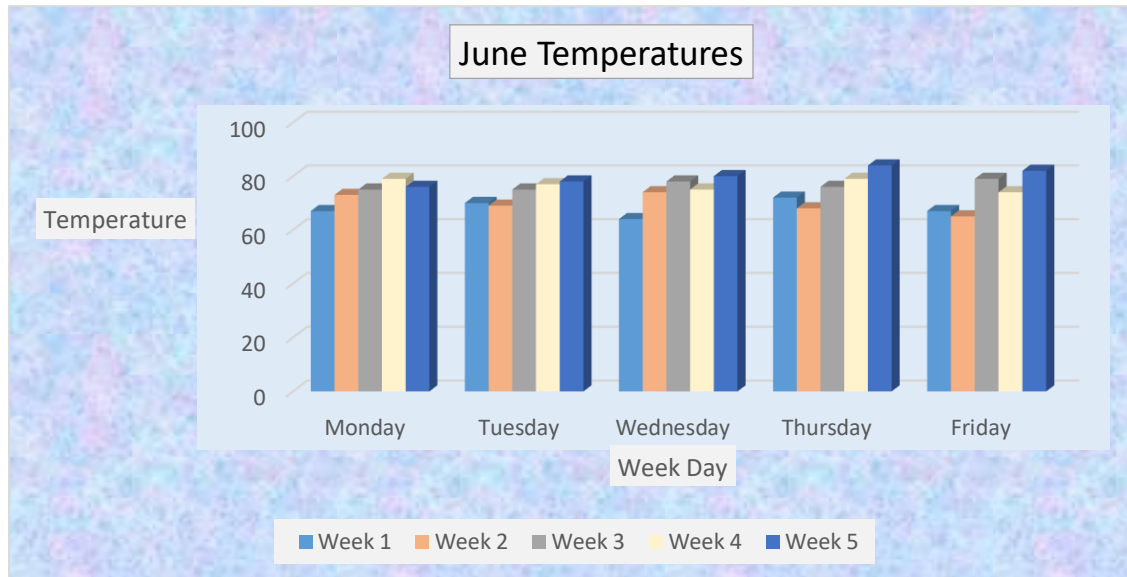

June Temperatures								
	Monday	Tuesday	Wednesday	Thursday	Friday	Weekly Average Temp	Weekly Low	Weekly High
Week 1	67	70	64	72	67	68	67	72
Week 2	73	69	74	68	65	69.8	65	74
Week 3	75	75	78	76	79	76.6	75	60
Week 4	79	77	75	79	74	76.8	74	79
Week 5	76	78	80	84	82	80	76	84
Average Monthly Temperature:			74					
Weekly Low Average:			71.4					
Weekly High Average:			73.8