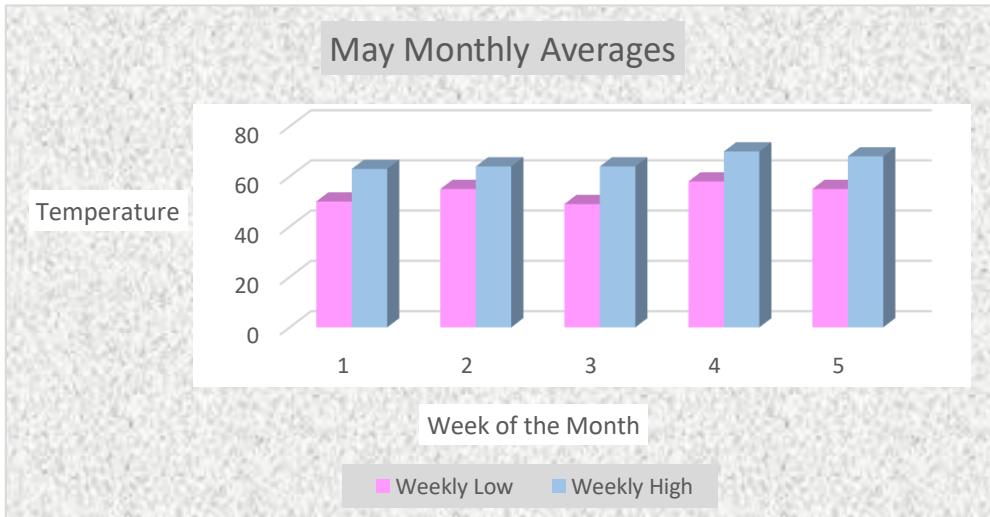

April Temperatures								
	Monday	Tuesday	Wednesday	Thursday	Friday	Weekly Average Temp	Weekly Low	Weekly High
Week 1	46	50	49	53	62	52	46	62
Week 2	54	57	64	51	49	55	49	64
Week 3	47	52	40	46	60	49	40	60
Week 4	64	66	65	61	58	62.8	58	66
Week 5	53	49	68	63	65	59.6	49	68
Average Monthly Temperature:			56					
Weekly Low Average:			48.4					
Weekly High Average:			64					

May Temperatures								
	Monday	Tuesday	Wednesday	Thursday	Friday	Weekly Average Temp	Weekly Low	Weekly High
Week 1	54	50	63	59	62	57.6	50	63
Week 2	62	57	64	55	62	60	55	64
Week 3	64	58	60	52	49	56.6	49	64
Week 4	64	70	65	64	58	64.2	58	70
Week 5	55	62	68	66	65	63.2	55	68
Average Monthly Temperature:			60					
Weekly Low Average:			53.4					
Weekly High Average:			65.8					