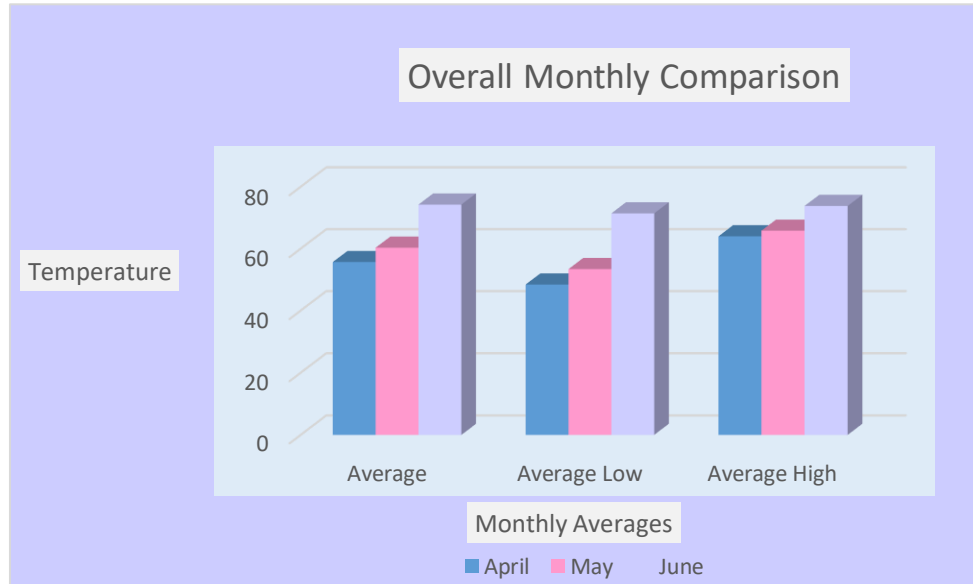

Comparison of Months			
	Average	Average Low	Average High
April	56	48.4	64
May	60	53.4	65.8
June	74	71.4	73.8

Comparison of Weeks					
	week 1	week 2	week 3	week 4	week 5
April	52	55	49	58	49
May	57.6	60	56.6	58	63.2
June	68	69.8	76.6	76.8	80