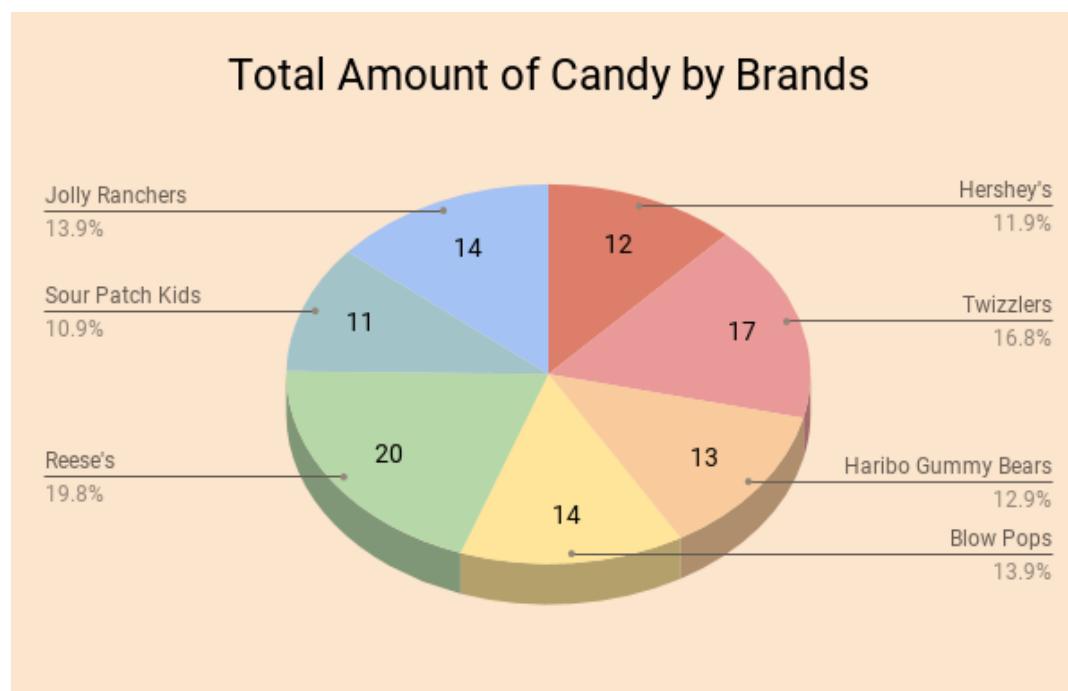

Halloween Candy				
	Group 1	Group 2	Group 3	Total
Hershey's	7	3	2	12
Twizzlers	4	6	7	17
Haribo Gummy Bears	3	1	9	13
Blow Pops	2	4	8	14
Reese's	9	5	6	20
Sour Patch Kids	3	4	4	11
Jolly Ranchers	2	9	3	14
Total	30	32	39	101

Halloween Candy