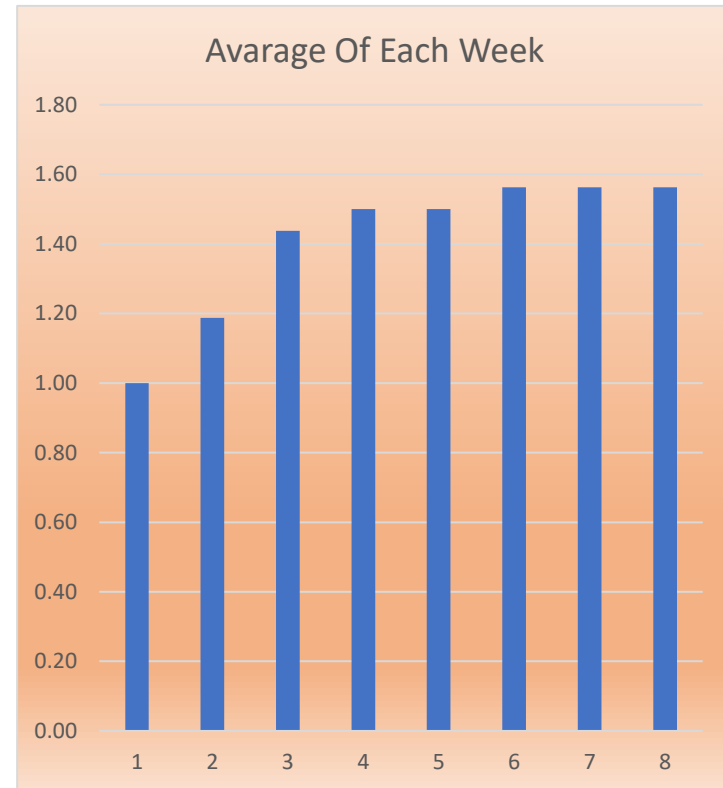

Plants in Sunlight and little Water					
	Plant 1	Plant 2	Plant 3	Plant 4	Avarage
Week 1	1	1	1	1	1.00
Week 2	1.5	1.25	1	1	1.19
Week 3	1.75	1.75	1.25	1	1.44
Week 4	2	1.75	1.25	1	1.50
total Growth Month 1	1	0.75	0.25	0	0.50
Week 5	2	2	1.5	0.5	1.50
Week 6	2.25	2	1.5	0.5	1.56
Week 7	2.5	2	1.25	0.5	1.56
Week 8	2.5	2.25	1.5	0	1.56
Total growth Month 2	0.5	0.25	0	-0.5	0.06
Total Growth overall	1.5	1	0.25	-0.5	0.56
Total Avarage					1.41

*Each Vaule is in inches

Growth Each Month

Growth over Each week

Plants in Sunlight and Water					
	Plant 1	Plant 2	Plant 3	Plant 4	Average
Week 1	1	1	1	1	1.00
Week 2	2	1.25	1	1.75	1.50
Week 3	2.25	1.75	1.5	2	1.88
Week 4	2.25	2	1.5	2	1.94
total Growth Month 1	1.25	1	0.5	1	0.94
Week 5	2.5	2	2	2.5	2.25
Week 6	2.5	2	2.5	2.5	2.38
Week 7	3	2.25	2.7	3	2.74
Week 8	3.25	2.5	3	3	2.94
Total growth Month 2	0.75	0.5	1	0.5	0.69
Total Growth overall	2	1.5	1.5	1.5	1.63
Total Average					2.08

*Each Vaule is in inches

Growth over each Week

Plants not Sunlight and no Water					
	Plant 1	Plant 2	Plant 3	Plant 4	Average
Week 1	1	1	1	1	1.00
Week 2	1	1	1	1	1.00
Week 3	1	1	1	1	1.00
Week 4	0.5	1	1	1	0.88
total Growth Month 1	-0.5	0	0	0	-0.13
Week 5	0.5	0.75	0.5	0.5	0.56
Week 6	0.25	0.25	0.5	0.25	0.31
Week 7	0.25	0	0.5	0	0.19
Week 8	0	0	0	0	0.00
Total growth Month 2	-0.5	-0.75	-0.5	-0.5	-0.56
Total Growth overall	-1	-0.75	-0.5	-0.5	-0.69
Total Average					0.62