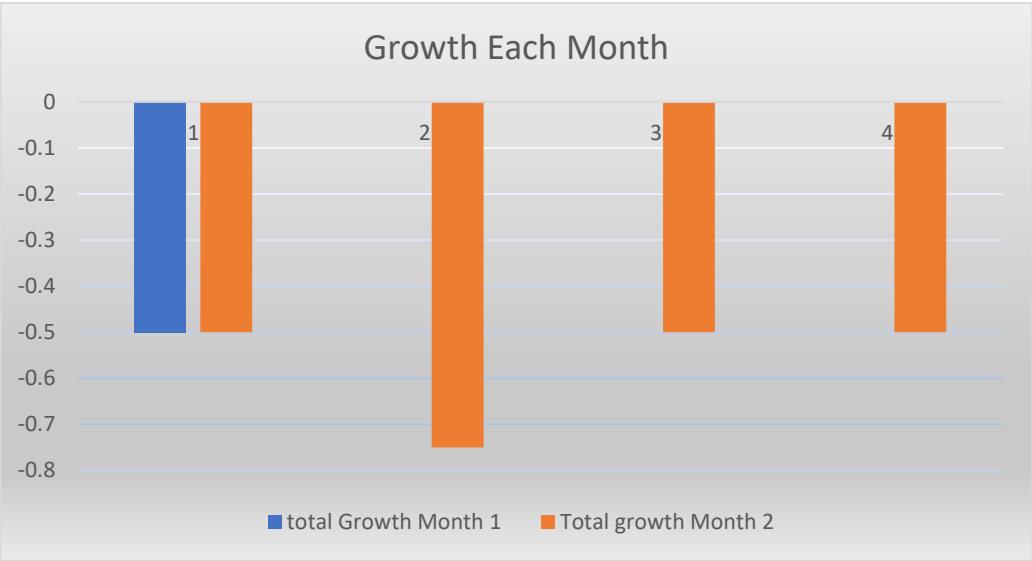

*Each Vaule is in inches

Growth Each Month

Growth over Each week

Plants in Sunlight and Water					
	Plant 1	Plant 2	Plant 3	Plant 4	Average
Week 1	1	1	1	1	1.00
Week 2	2	1.25	1	1.75	1.50
Week 3	2.25	1.75	1.5	2	1.88
Week 4	2.25	2	1.5	2	1.94
total Growth Month 1	1.25	1	0.5	1	0.94
Week 5	2.5	2	2	2.5	2.25
Week 6	2.5	2	2.5	2.5	2.38
Week 7	3	2.25	2.7	3	2.74
Week 8	3.25	2.5	3	3	2.94
Total growth Month 2	0.75	0.5	1	0.5	0.69
Total Growth overall	2	1.5	1.5	1.5	1.63
Total Average					2.08

*Each Vaule is in inches

Growth over each Week

Plants not Sunlight and no Water					
	Plant 1	Plant 2	Plant 3	Plant 4	Average
Week 1	1	1	1	1	1.00
Week 2	1	1	1	1	1.00
Week 3	1	1	1	1	1.00
Week 4	0.5	1	1	1	0.88
total Growth Month 1	-0.5	0	0	0	-0.13
Week 5	0.5	0.75	0.5	0.5	0.56
Week 6	0.25	0.25	0.5	0.25	0.31
Week 7	0.25	0	0.5	0	0.19
Week 8	0	0	0	0	0.00
Total growth Month 2	-0.5	-0.75	-0.5	-0.5	-0.56
Total Growth overall	-1	-0.75	-0.5	-0.5	-0.69
Total Average					0.62

*Each Vaule is in inches

Growth over Each week

Plants not Sunlight and little Water					
	Plant 1	Plant 2	Plant 3	Plant 4	Average
Week 1	1	1	1	1	1.00
Week 2	1.25	1	1.25	0.75	1.06
Week 3	1.25	1	1.5	1	1.19
Week 4	1.25	1.25	1.25	1.25	1.25
total Growth Month 1	0.25	0.25	0.25	0.25	0.25
Week 5	1	1	1	0.75	0.94
Week 6	1	0.75	1	0.5	0.81
Week 7	0.75	0.25	0.75	0.5	0.56
Week 8	0.5	0.25	0.5	0.25	0.38
Total growth Month 2	-0.5	-0.75	-0.5	-0.5	-0.56
Total Growth overall	-0.25	-0.5	-0.25	-0.25	-0.31
Total Average					0.90