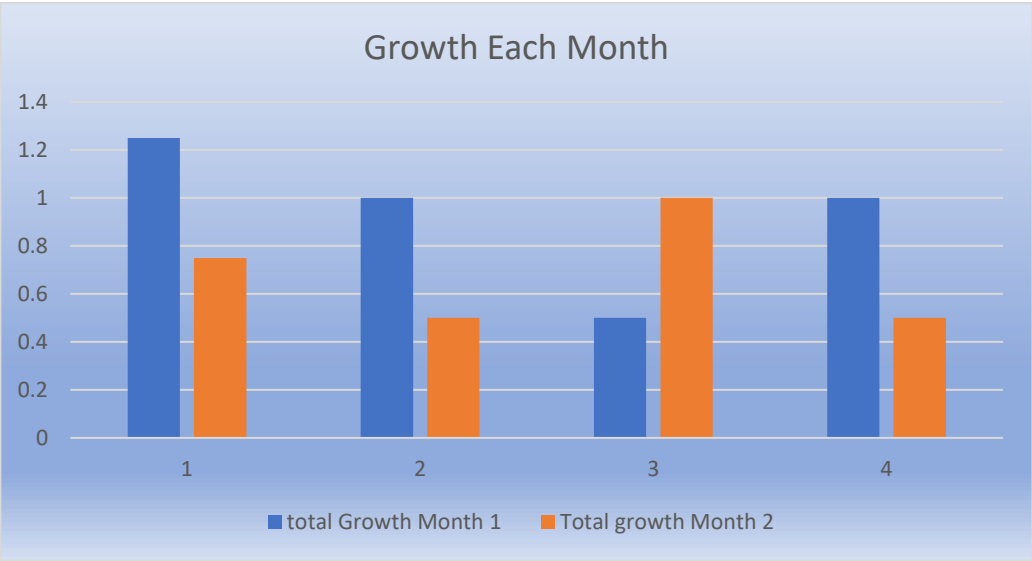

Plants in Sunlight and little Water					
	Plant 1	Plant 2	Plant 3	Plant 4	Avarage
Week 1	1	1	1	1	1.00
Week 2	1.5	1.25	1	1	1.19
Week 3	1.75	1.75	1.25	1	1.44
Week 4	2	1.75	1.25	1	1.50
total Growth Month 1	1	0.75	0.25	0	0.50
Week 5	2	2	1.5	0.5	1.50
Week 6	2.25	2	1.5	0.5	1.56
Week 7	2.5	2	1.25	0.5	1.56
Week 8	2.5	2.25	1.5	0	1.56
Total growth Month 2	0.5	0.25	0	-0.5	0.06
Total Growth overall	1.5	1	0.25	-0.5	0.56
Total Avarage					1.41

*Each Vaule is in inches

Growth Each Month

Growth over Each week

Plants in Sunlight and Water					
	Plant 1	Plant 2	Plant 3	Plant 4	Average
Week 1	1	1	1	1	1.00
Week 2	2	1.25	1	1.75	1.50
Week 3	2.25	1.75	1.5	2	1.88
Week 4	2.25	2	1.5	2	1.94
total Growth Month 1	1.25	1	0.5	1	0.94
Week 5	2.5	2	2	2.5	2.25
Week 6	2.5	2	2.5	2.5	2.38
Week 7	3	2.25	2.7	3	2.74
Week 8	3.25	2.5	3	3	2.94
Total growth Month 2	0.75	0.5	1	0.5	0.69
Total Growth overall	2	1.5	1.5	1.5	1.63
Total Average					2.08

*Each Vaule is in inches

Growth over each Week

Plants not Sunlight and no Water					
	Plant 1	Plant 2	Plant 3	Plant 4	Average
Week 1	1	1	1	1	1.00
Week 2	1	1	1	1	1.00
Week 3	1	1	1	1	1.00
Week 4	0.5	1	1	1	0.88
total Growth Month 1	-0.5	0	0	0	-0.13
Week 5	0.5	0.75	0.5	0.5	0.56
Week 6	0.25	0.25	0.5	0.25	0.31
Week 7	0.25	0	0.5	0	0.19
Week 8	0	0	0	0	0.00
Total growth Month 2	-0.5	-0.75	-0.5	-0.5	-0.56
Total Growth overall	-1	-0.75	-0.5	-0.5	-0.69
Total Average					0.62