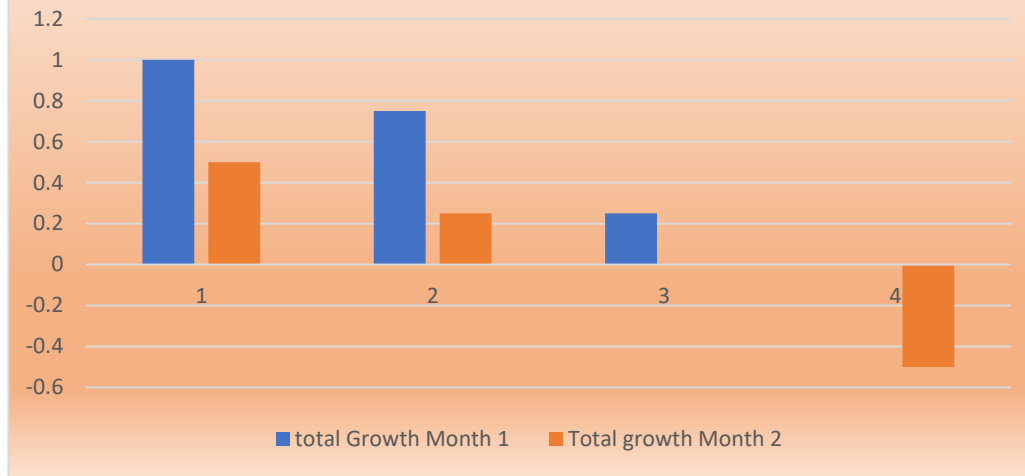

Plants in Sunlight and little Water					
	Plant 1	Plant 2	Plant 3	Plant 4	Avarage
Week 1	1	1	1	1	1.00
Week 2	1.5	1.25	1	1	1.19
Week 3	1.75	1.75	1.25	1	1.44
Week 4	2	1.75	1.25	1	1.50
total Growth Month 1	1	0.75	0.25	0	0.50
Week 5	2	2	1.5	0.5	1.50
Week 6	2.25	2	1.5	0.5	1.56
Week 7	2.5	2	1.25	0.5	1.56
Week 8	2.5	2.25	1.5	0	1.56
Total growth Month 2	0.5	0.25	0	-0.5	0.06
Total Growth overall	1.5	1	0.25	-0.5	0.56
Total Avarage					1.41

*Each Vaule is in inches

Growth Each Month

Growth over Each week

Plants in Sunlight and Water					
	Plant 1	Plant 2	Plant 3	Plant 4	Average
Week 1	1	1	1	1	1.00
Week 2	2	1.25	1	1.75	1.50
Week 3	2.25	1.75	1.5	2	1.88
Week 4	2.25	2	1.5	2	1.94
total Growth Month 1	1.25	1	0.5	1	0.94
Week 5	2.5	2	2	2.5	2.25
Week 6	2.5	2	2.5	2.5	2.38
Week 7	3	2.25	2.7	3	2.74
Week 8	3.25	2.5	3	3	2.94
Total growth Month 2	0.75	0.5	1	0.5	0.69
Total Growth overall	2	1.5	1.5	1.5	1.63
Total Average					2.08

*Each Vaule is in inches

Growth over each Week

Plants not Sunlight and no Water					
	Plant 1	Plant 2	Plant 3	Plant 4	Average
Week 1	1	1	1	1	1.00
Week 2	1	1	1	1	1.00
Week 3	1	1	1	1	1.00
Week 4	0.5	1	1	1	0.88
total Growth Month 1	-0.5	0	0	0	-0.13
Week 5	0.5	0.75	0.5	0.5	0.56
Week 6	0.25	0.25	0.5	0.25	0.31
Week 7	0.25	0	0.5	0	0.19
Week 8	0	0	0	0	0.00
Total growth Month 2	-0.5	-0.75	-0.5	-0.5	-0.56
Total Growth overall	-1	-0.75	-0.5	-0.5	-0.69
Total Average					0.62