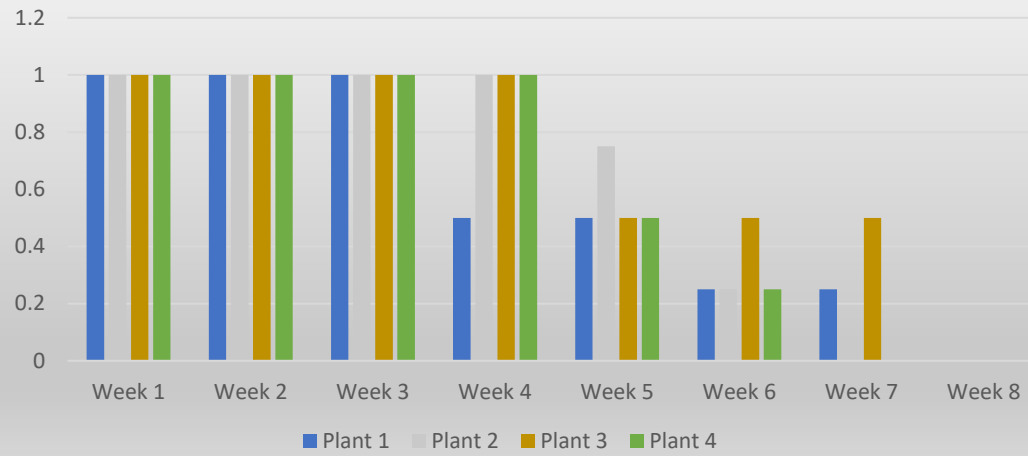

Plants in Sunlight and little Water					
	Plant 1	Plant 2	Plant 3	Plant 4	Avarage
Week 1	1	1	1	1	1.00
Week 2	1.5	1.25	1	1	1.19
Week 3	1.75	1.75	1.25	1	1.44
Week 4	2	1.75	1.25	1	1.50
total Growth Month 1	1	0.75	0.25	0	0.50
Week 5	2	2	1.5	0.5	1.50
Week 6	2.25	2	1.5	0.5	1.56
Week 7	2.5	2	1.25	0.5	1.56
Week 8	2.5	2.25	1.5	0	1.56
Total growth Month 2	0.5	0.25	0	-0.5	0.06
Total Growth overall	1.5	1	0.25	-0.5	0.56
Total Avarage					1.41

*Each Vaule is in inches

Growth Each Month

Growth over Each week

Plants in Sunlight and Water					
	Plant 1	Plant 2	Plant 3	Plant 4	Average
Week 1	1	1	1	1	1.00
Week 2	2	1.25	1	1.75	1.50
Week 3	2.25	1.75	1.5	2	1.88
Week 4	2.25	2	1.5	2	1.94
total Growth Month 1	1.25	1	0.5	1	0.94
Week 5	2.5	2	2	2.5	2.25
Week 6	2.5	2	2.5	2.5	2.38
Week 7	3	2.25	2.7	3	2.74
Week 8	3.25	2.5	3	3	2.94
Total growth Month 2	0.75	0.5	1	0.5	0.69
Total Growth overall	2	1.5	1.5	1.5	1.63
Total Average					2.08

*Each Vaule is in inches

Growth over each Week

Plants not Sunlight and no Water					
	Plant 1	Plant 2	Plant 3	Plant 4	Average
Week 1	1	1	1	1	1.00
Week 2	1	1	1	1	1.00
Week 3	1	1	1	1	1.00
Week 4	0.5	1	1	1	0.88
total Growth Month 1	-0.5	0	0	0	-0.13
Week 5	0.5	0.75	0.5	0.5	0.56
Week 6	0.25	0.25	0.5	0.25	0.31
Week 7	0.25	0	0.5	0	0.19
Week 8	0	0	0	0	0.00
Total growth Month 2	-0.5	-0.75	-0.5	-0.5	-0.56
Total Growth overall	-1	-0.75	-0.5	-0.5	-0.69
Total Average					0.62

*Each Vaule is in inches

Growth over Each week

Plants not Sunlight and little Water					
	Plant 1	Plant 2	Plant 3	Plant 4	Average
Week 1	1	1	1	1	1.00
Week 2	1.25	1	1.25	0.75	1.06
Week 3	1.25	1	1.5	1	1.19
Week 4	1.25	1.25	1.25	1.25	1.25
total Growth Month 1	0.25	0.25	0.25	0.25	0.25
Week 5	1	1	1	0.75	0.94
Week 6	1	0.75	1	0.5	0.81
Week 7	0.75	0.25	0.75	0.5	0.56
Week 8	0.5	0.25	0.5	0.25	0.38
Total growth Month 2	-0.5	-0.75	-0.5	-0.5	-0.56
Total Growth overall	-0.25	-0.5	-0.25	-0.25	-0.31
Total Average					0.90