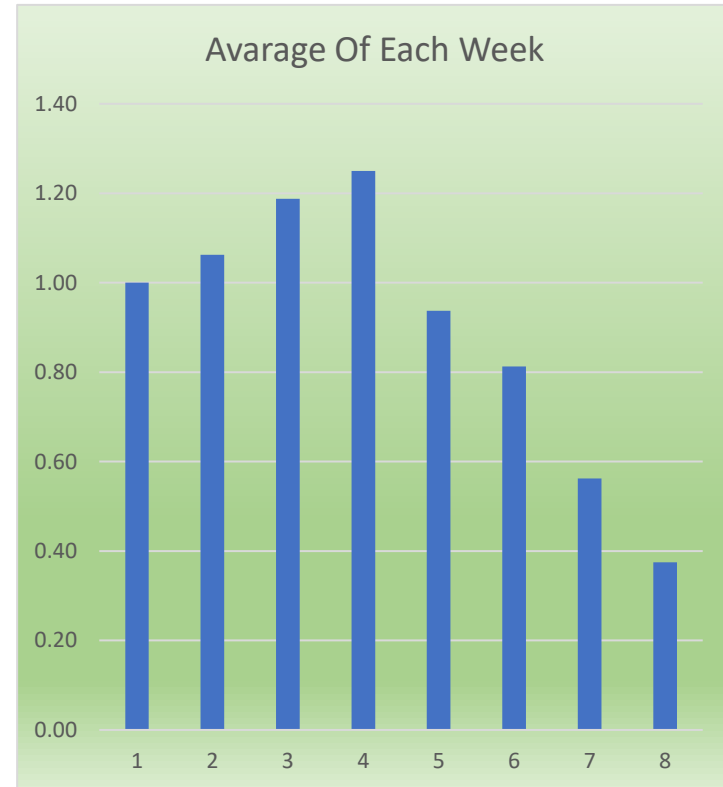

Plants in Sunlight and little Water					
	Plant 1	Plant 2	Plant 3	Plant 4	Avarage
Week 1	1	1	1	1	1.00
Week 2	1.5	1.25	1	1	1.19
Week 3	1.75	1.75	1.25	1	1.44
Week 4	2	1.75	1.25	1	1.50
total Growth Month 1	1	0.75	0.25	0	0.50
Week 5	2	2	1.5	0.5	1.50
Week 6	2.25	2	1.5	0.5	1.56
Week 7	2.5	2	1.25	0.5	1.56
Week 8	2.5	2.25	1.5	0	1.56
Total growth Month 2	0.5	0.25	0	-0.5	0.06
Total Growth overall	1.5	1	0.25	-0.5	0.56
Total Avarage					1.41

*Each Vaule is in inches

Growth Each Month

Growth over Each week

Plants in Sunlight and Water					
	Plant 1	Plant 2	Plant 3	Plant 4	Average
Week 1	1	1	1	1	1.00
Week 2	2	1.25	1	1.75	1.50
Week 3	2.25	1.75	1.5	2	1.88
Week 4	2.25	2	1.5	2	1.94
total Growth Month 1	1.25	1	0.5	1	0.94
Week 5	2.5	2	2	2.5	2.25
Week 6	2.5	2	2.5	2.5	2.38
Week 7	3	2.25	2.7	3	2.74
Week 8	3.25	2.5	3	3	2.94
Total growth Month 2	0.75	0.5	1	0.5	0.69
Total Growth overall	2	1.5	1.5	1.5	1.63
Total Average					2.08

*Each Vaule is in inches

Growth over each Week

Plants not Sunlight and no Water					
	Plant 1	Plant 2	Plant 3	Plant 4	Average
Week 1	1	1	1	1	1.00
Week 2	1	1	1	1	1.00
Week 3	1	1	1	1	1.00
Week 4	0.5	1	1	1	0.88
total Growth Month 1	-0.5	0	0	0	-0.13
Week 5	0.5	0.75	0.5	0.5	0.56
Week 6	0.25	0.25	0.5	0.25	0.31
Week 7	0.25	0	0.5	0	0.19
Week 8	0	0	0	0	0.00
Total growth Month 2	-0.5	-0.75	-0.5	-0.5	-0.56
Total Growth overall	-1	-0.75	-0.5	-0.5	-0.69
Total Average					0.62

*Each Vaule is in inches

Growth over Each week

Plants not Sunlight and little Water					
	Plant 1	Plant 2	Plant 3	Plant 4	Average
Week 1	1	1	1	1	1.00
Week 2	1.25	1	1.25	0.75	1.06
Week 3	1.25	1	1.5	1	1.19
Week 4	1.25	1.25	1.25	1.25	1.25
total Growth Month 1	0.25	0.25	0.25	0.25	0.25
Week 5	1	1	1	0.75	0.94
Week 6	1	0.75	1	0.5	0.81
Week 7	0.75	0.25	0.75	0.5	0.56
Week 8	0.5	0.25	0.5	0.25	0.38
Total growth Month 2	-0.5	-0.75	-0.5	-0.5	-0.56
Total Growth overall	-0.25	-0.5	-0.25	-0.25	-0.31
Total Average					0.90