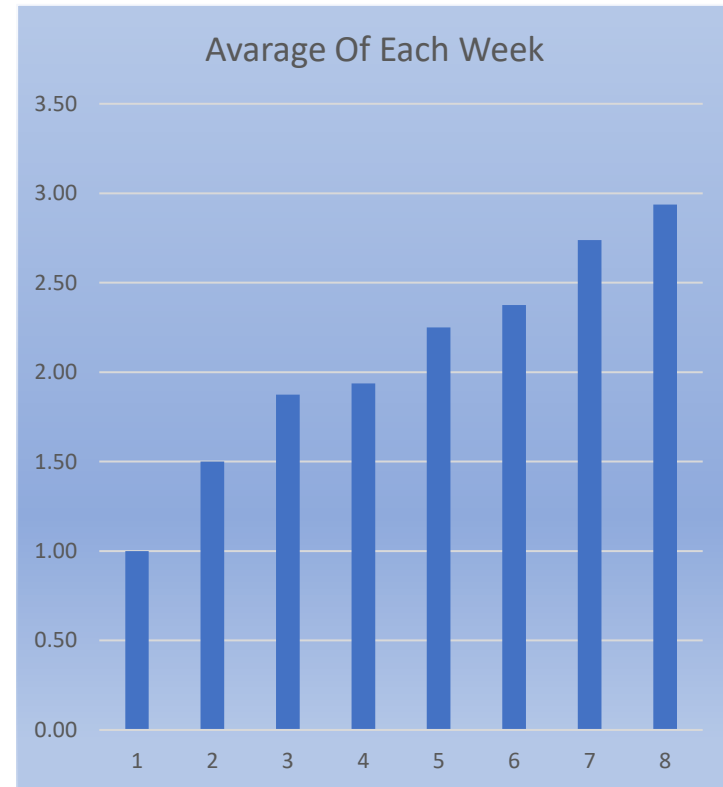

Plants in Sunlight and little Water					
	Plant 1	Plant 2	Plant 3	Plant 4	Avarage
Week 1	1	1	1	1	1.00
Week 2	1.5	1.25	1	1	1.19
Week 3	1.75	1.75	1.25	1	1.44
Week 4	2	1.75	1.25	1	1.50
total Growth Month 1	1	0.75	0.25	0	0.50
Week 5	2	2	1.5	0.5	1.50
Week 6	2.25	2	1.5	0.5	1.56
Week 7	2.5	2	1.25	0.5	1.56
Week 8	2.5	2.25	1.5	0	1.56
Total growth Month 2	0.5	0.25	0	-0.5	0.06
Total Growth overall	1.5	1	0.25	-0.5	0.56
Total Avarage					1.41

*Each Vaule is in inches

Growth Each Month

Growth over Each week

Plants in Sunlight and Water					
	Plant 1	Plant 2	Plant 3	Plant 4	Average
Week 1	1	1	1	1	1.00
Week 2	2	1.25	1	1.75	1.50
Week 3	2.25	1.75	1.5	2	1.88
Week 4	2.25	2	1.5	2	1.94
total Growth Month 1	1.25	1	0.5	1	0.94
Week 5	2.5	2	2	2.5	2.25
Week 6	2.5	2	2.5	2.5	2.38
Week 7	3	2.25	2.7	3	2.74
Week 8	3.25	2.5	3	3	2.94
Total growth Month 2	0.75	0.5	1	0.5	0.69
Total Growth overall	2	1.5	1.5	1.5	1.63
Total Average					2.08

*Each Vaule is in inches

Growth over each Week

Plants not Sunlight and no Water					
	Plant 1	Plant 2	Plant 3	Plant 4	Average
Week 1	1	1	1	1	1.00
Week 2	1	1	1	1	1.00
Week 3	1	1	1	1	1.00
Week 4	0.5	1	1	1	0.88
total Growth Month 1	-0.5	0	0	0	-0.13
Week 5	0.5	0.75	0.5	0.5	0.56
Week 6	0.25	0.25	0.5	0.25	0.31
Week 7	0.25	0	0.5	0	0.19
Week 8	0	0	0	0	0.00
Total growth Month 2	-0.5	-0.75	-0.5	-0.5	-0.56
Total Growth overall	-1	-0.75	-0.5	-0.5	-0.69
Total Average					0.62

*Each Vaule is in inches

Growth over Each week

Plants not Sunlight and little Water					
	Plant 1	Plant 2	Plant 3	Plant 4	Average
Week 1	1	1	1	1	1.00
Week 2	1.25	1	1.25	0.75	1.06
Week 3	1.25	1	1.5	1	1.19
Week 4	1.25	1.25	1.25	1.25	1.25
total Growth Month 1	0.25	0.25	0.25	0.25	0.25
Week 5	1	1	1	0.75	0.94
Week 6	1	0.75	1	0.5	0.81
Week 7	0.75	0.25	0.75	0.5	0.56
Week 8	0.5	0.25	0.5	0.25	0.38
Total growth Month 2	-0.5	-0.75	-0.5	-0.5	-0.56
Total Growth overall	-0.25	-0.5	-0.25	-0.25	-0.31
Total Average					0.90