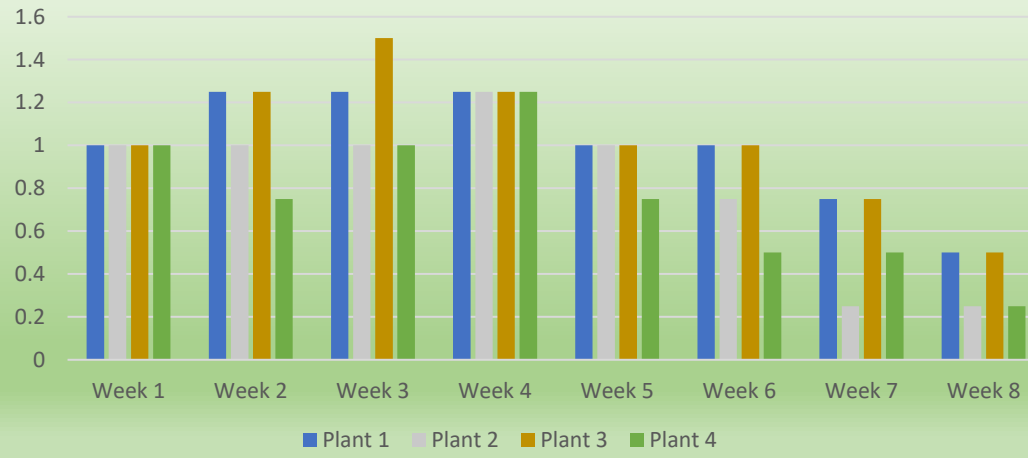

*Each Vaule is in inches

Growth Each Month

Growth over Each week

Plants in Sunlight and Water					
	Plant 1	Plant 2	Plant 3	Plant 4	Average
Week 1	1	1	1	1	1.00
Week 2	2	1.25	1	1.75	1.50
Week 3	2.25	1.75	1.5	2	1.88
Week 4	2.25	2	1.5	2	1.94
total Growth Month 1	1.25	1	0.5	1	0.94
Week 5	2.5	2	2	2.5	2.25
Week 6	2.5	2	2.5	2.5	2.38
Week 7	3	2.25	2.7	3	2.74
Week 8	3.25	2.5	3	3	2.94
Total growth Month 2	0.75	0.5	1	0.5	0.69
Total Growth overall	2	1.5	1.5	1.5	1.63
Total Average					2.08

*Each Vaule is in inches

Growth over each Week

Plants not Sunlight and no Water					
	Plant 1	Plant 2	Plant 3	Plant 4	Average
Week 1	1	1	1	1	1.00
Week 2	1	1	1	1	1.00
Week 3	1	1	1	1	1.00
Week 4	0.5	1	1	1	0.88
total Growth Month 1	-0.5	0	0	0	-0.13
Week 5	0.5	0.75	0.5	0.5	0.56
Week 6	0.25	0.25	0.5	0.25	0.31
Week 7	0.25	0	0.5	0	0.19
Week 8	0	0	0	0	0.00
Total growth Month 2	-0.5	-0.75	-0.5	-0.5	-0.56
Total Growth overall	-1	-0.75	-0.5	-0.5	-0.69
Total Average					0.62

*Each Vaule is in inches

Growth over Each week

Plants not Sunlight and little Water					
	Plant 1	Plant 2	Plant 3	Plant 4	Average
Week 1	1	1	1	1	1.00
Week 2	1.25	1	1.25	0.75	1.06
Week 3	1.25	1	1.5	1	1.19
Week 4	1.25	1.25	1.25	1.25	1.25
total Growth Month 1	0.25	0.25	0.25	0.25	0.25
Week 5	1	1	1	0.75	0.94
Week 6	1	0.75	1	0.5	0.81
Week 7	0.75	0.25	0.75	0.5	0.56
Week 8	0.5	0.25	0.5	0.25	0.38
Total growth Month 2	-0.5	-0.75	-0.5	-0.5	-0.56
Total Growth overall	-0.25	-0.5	-0.25	-0.25	-0.31
Total Average					0.90

*Each vaule is in inches

Growth over Each week

All Data				
	Average Growth month 1	Total Growth Month 2	Total Growth	Average Growth overall
Group 1	0.50	0.06	0.56	0.28125
Group 2	0.94	0.69	1.63	0.8125
Group 3	-0.13	-0.56	-0.69	-0.34375
Group 4	0.25	-0.56	-0.31	-0.15625