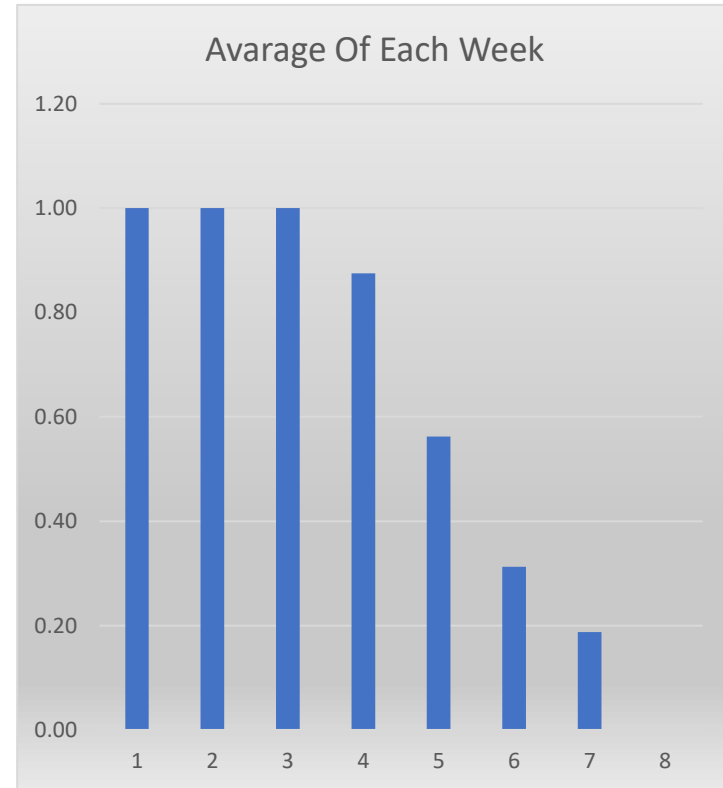

Plants in Sunlight and little Water					
	Plant 1	Plant 2	Plant 3	Plant 4	Avarage
Week 1	1	1	1	1	1.00
Week 2	1.5	1.25	1	1	1.19
Week 3	1.75	1.75	1.25	1	1.44
Week 4	2	1.75	1.25	1	1.50
total Growth Month 1	1	0.75	0.25	0	0.50
Week 5	2	2	1.5	0.5	1.50
Week 6	2.25	2	1.5	0.5	1.56
Week 7	2.5	2	1.25	0.5	1.56
Week 8	2.5	2.25	1.5	0	1.56
Total growth Month 2	0.5	0.25	0	-0.5	0.06
Total Growth overall	1.5	1	0.25	-0.5	0.56
Total Avarage					1.41

*Each Vaule is in inches

Growth Each Month

Growth over Each week

Plants in Sunlight and Water					
	Plant 1	Plant 2	Plant 3	Plant 4	Average
Week 1	1	1	1	1	1.00
Week 2	2	1.25	1	1.75	1.50
Week 3	2.25	1.75	1.5	2	1.88
Week 4	2.25	2	1.5	2	1.94
total Growth Month 1	1.25	1	0.5	1	0.94
Week 5	2.5	2	2	2.5	2.25
Week 6	2.5	2	2.5	2.5	2.38
Week 7	3	2.25	2.7	3	2.74
Week 8	3.25	2.5	3	3	2.94
Total growth Month 2	0.75	0.5	1	0.5	0.69
Total Growth overall	2	1.5	1.5	1.5	1.63
Total Average					2.08

*Each Vaule is in inches

Growth over each Week

Plants not Sunlight and no Water					
	Plant 1	Plant 2	Plant 3	Plant 4	Average
Week 1	1	1	1	1	1.00
Week 2	1	1	1	1	1.00
Week 3	1	1	1	1	1.00
Week 4	0.5	1	1	1	0.88
total Growth Month 1	-0.5	0	0	0	-0.13
Week 5	0.5	0.75	0.5	0.5	0.56
Week 6	0.25	0.25	0.5	0.25	0.31
Week 7	0.25	0	0.5	0	0.19
Week 8	0	0	0	0	0.00
Total growth Month 2	-0.5	-0.75	-0.5	-0.5	-0.56
Total Growth overall	-1	-0.75	-0.5	-0.5	-0.69
Total Average					0.62

*Each Vaule is in inches

Growth over Each week

Plants not Sunlight and little Water					
	Plant 1	Plant 2	Plant 3	Plant 4	Average
Week 1	1	1	1	1	1.00
Week 2	1.25	1	1.25	0.75	1.06
Week 3	1.25	1	1.5	1	1.19
Week 4	1.25	1.25	1.25	1.25	1.25
total Growth Month 1	0.25	0.25	0.25	0.25	0.25
Week 5	1	1	1	0.75	0.94
Week 6	1	0.75	1	0.5	0.81
Week 7	0.75	0.25	0.75	0.5	0.56
Week 8	0.5	0.25	0.5	0.25	0.38
Total growth Month 2	-0.5	-0.75	-0.5	-0.5	-0.56
Total Growth overall	-0.25	-0.5	-0.25	-0.25	-0.31
Total Average					0.90