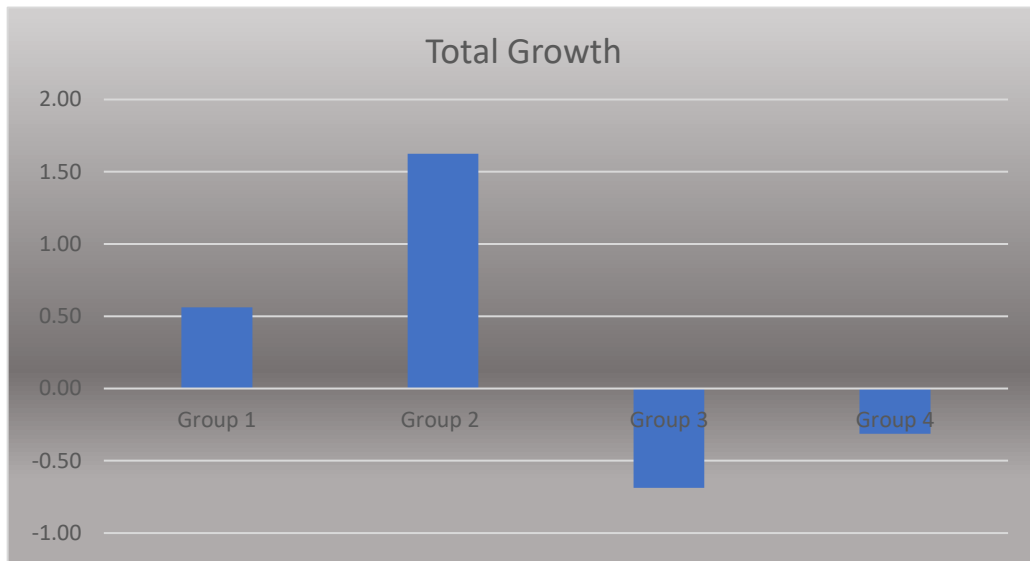

*Each Vaule is in inches

Growth over each Week

Plants not Sunlight and no Water					
	Plant 1	Plant 2	Plant 3	Plant 4	Average
Week 1	1	1	1	1	1.00
Week 2	1	1	1	1	1.00
Week 3	1	1	1	1	1.00
Week 4	0.5	1	1	1	0.88
total Growth Month 1	-0.5	0	0	0	-0.13
Week 5	0.5	0.75	0.5	0.5	0.56
Week 6	0.25	0.25	0.5	0.25	0.31
Week 7	0.25	0	0.5	0	0.19
Week 8	0	0	0	0	0.00
Total growth Month 2	-0.5	-0.75	-0.5	-0.5	-0.56
Total Growth overall	-1	-0.75	-0.5	-0.5	-0.69
Total Average					0.62

*Each Vaule is in inches

Growth over Each week

Plants not Sunlight and little Water					
	Plant 1	Plant 2	Plant 3	Plant 4	Average
Week 1	1	1	1	1	1.00
Week 2	1.25	1	1.25	0.75	1.06
Week 3	1.25	1	1.5	1	1.19
Week 4	1.25	1.25	1.25	1.25	1.25
total Growth Month 1	0.25	0.25	0.25	0.25	0.25
Week 5	1	1	1	0.75	0.94
Week 6	1	0.75	1	0.5	0.81
Week 7	0.75	0.25	0.75	0.5	0.56
Week 8	0.5	0.25	0.5	0.25	0.38
Total growth Month 2	-0.5	-0.75	-0.5	-0.5	-0.56
Total Growth overall	-0.25	-0.5	-0.25	-0.25	-0.31
Total Average					0.90

*Each vaule is in inches

Growth over Each week

All Data				
	Average Growth month 1	Total Growth Month 2	Total Growth	Average Growth overall
Group 1	0.50	0.06	0.56	0.28125
Group 2	0.94	0.69	1.63	0.8125
Group 3	-0.13	-0.56	-0.69	-0.34375
Group 4	0.25	-0.56	-0.31	-0.15625

Average Growth overall