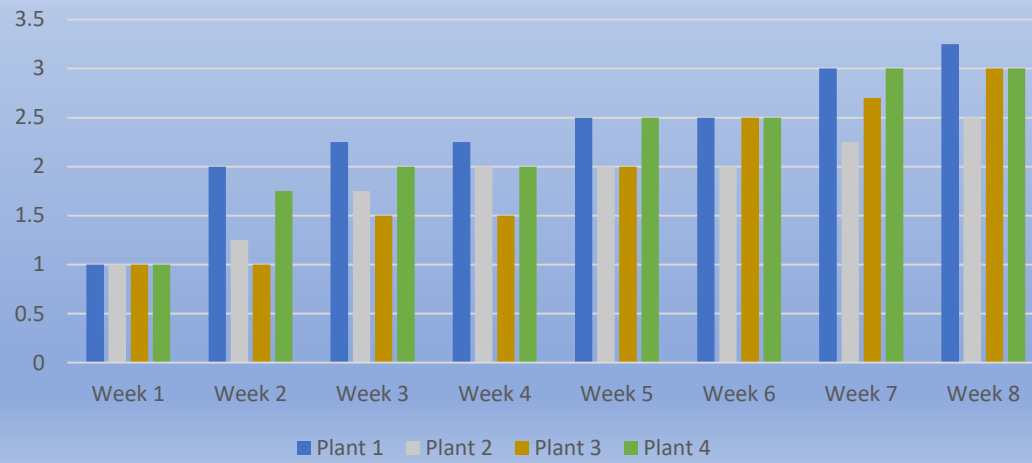

Plants in Sunlight and little Water					
	Plant 1	Plant 2	Plant 3	Plant 4	Avarage
Week 1	1	1	1	1	1.00
Week 2	1.5	1.25	1	1	1.19
Week 3	1.75	1.75	1.25	1	1.44
Week 4	2	1.75	1.25	1	1.50
total Growth Month 1	1	0.75	0.25	0	0.50
Week 5	2	2	1.5	0.5	1.50
Week 6	2.25	2	1.5	0.5	1.56
Week 7	2.5	2	1.25	0.5	1.56
Week 8	2.5	2.25	1.5	0	1.56
Total growth Month 2	0.5	0.25	0	-0.5	0.06
Total Growth overall	1.5	1	0.25	-0.5	0.56
Total Avarage					1.41

*Each Vaule is in inches

Growth Each Month

Growth over Each week

Plants in Sunlight and Water					
	Plant 1	Plant 2	Plant 3	Plant 4	Average
Week 1	1	1	1	1	1.00
Week 2	2	1.25	1	1.75	1.50
Week 3	2.25	1.75	1.5	2	1.88
Week 4	2.25	2	1.5	2	1.94
total Growth Month 1	1.25	1	0.5	1	0.94
Week 5	2.5	2	2	2.5	2.25
Week 6	2.5	2	2.5	2.5	2.38
Week 7	3	2.25	2.7	3	2.74
Week 8	3.25	2.5	3	3	2.94
Total growth Month 2	0.75	0.5	1	0.5	0.69
Total Growth overall	2	1.5	1.5	1.5	1.63
Total Average					2.08

*Each Vaule is in inches

Growth over each Week

Plants not Sunlight and no Water					
	Plant 1	Plant 2	Plant 3	Plant 4	Average
Week 1	1	1	1	1	1.00
Week 2	1	1	1	1	1.00
Week 3	1	1	1	1	1.00
Week 4	0.5	1	1	1	0.88
total Growth Month 1	-0.5	0	0	0	-0.13
Week 5	0.5	0.75	0.5	0.5	0.56
Week 6	0.25	0.25	0.5	0.25	0.31
Week 7	0.25	0	0.5	0	0.19
Week 8	0	0	0	0	0.00
Total growth Month 2	-0.5	-0.75	-0.5	-0.5	-0.56
Total Growth overall	-1	-0.75	-0.5	-0.5	-0.69
Total Average					0.62

*Each Vaule is in inches

Growth over Each week

Plants not Sunlight and little Water					
	Plant 1	Plant 2	Plant 3	Plant 4	Average
Week 1	1	1	1	1	1.00
Week 2	1.25	1	1.25	0.75	1.06
Week 3	1.25	1	1.5	1	1.19
Week 4	1.25	1.25	1.25	1.25	1.25
total Growth Month 1	0.25	0.25	0.25	0.25	0.25
Week 5	1	1	1	0.75	0.94
Week 6	1	0.75	1	0.5	0.81
Week 7	0.75	0.25	0.75	0.5	0.56
Week 8	0.5	0.25	0.5	0.25	0.38
Total growth Month 2	-0.5	-0.75	-0.5	-0.5	-0.56
Total Growth overall	-0.25	-0.5	-0.25	-0.25	-0.31
Total Average					0.90