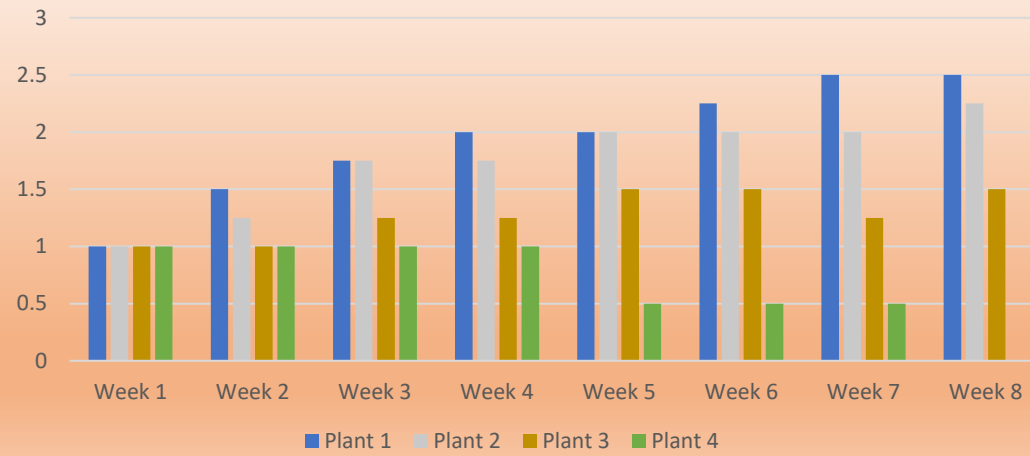

Plants in Sunlight and little Water					
	Plant 1	Plant 2	Plant 3	Plant 4	Avarage
Week 1	1	1	1	1	1.00
Week 2	1.5	1.25	1	1	1.19
Week 3	1.75	1.75	1.25	1	1.44
Week 4	2	1.75	1.25	1	1.50
total Growth Month 1	1	0.75	0.25	0	0.50
Week 5	2	2	1.5	0.5	1.50
Week 6	2.25	2	1.5	0.5	1.56
Week 7	2.5	2	1.25	0.5	1.56
Week 8	2.5	2.25	1.5	0	1.56
Total growth Month 2	0.5	0.25	0	-0.5	0.06
Total Growth overall	1.5	1	0.25	-0.5	0.56
Total Avarage					1.41

*Each Vaule is in inches

Growth Each Month

Growth over Each week

Plants in Sunlight and Water					
	Plant 1	Plant 2	Plant 3	Plant 4	Average
Week 1	1	1	1	1	1.00
Week 2	2	1.25	1	1.75	1.50
Week 3	2.25	1.75	1.5	2	1.88
Week 4	2.25	2	1.5	2	1.94
total Growth Month 1	1.25	1	0.5	1	0.94
Week 5	2.5	2	2	2.5	2.25
Week 6	2.5	2	2.5	2.5	2.38
Week 7	3	2.25	2.7	3	2.74
Week 8	3.25	2.5	3	3	2.94
Total growth Month 2	0.75	0.5	1	0.5	0.69
Total Growth overall	2	1.5	1.5	1.5	1.63
Total Average					2.08

*Each Vaule is in inches

Growth over each Week

Plants not Sunlight and no Water					
	Plant 1	Plant 2	Plant 3	Plant 4	Average
Week 1	1	1	1	1	1.00
Week 2	1	1	1	1	1.00
Week 3	1	1	1	1	1.00
Week 4	0.5	1	1	1	0.88
total Growth Month 1	-0.5	0	0	0	-0.13
Week 5	0.5	0.75	0.5	0.5	0.56
Week 6	0.25	0.25	0.5	0.25	0.31
Week 7	0.25	0	0.5	0	0.19
Week 8	0	0	0	0	0.00
Total growth Month 2	-0.5	-0.75	-0.5	-0.5	-0.56
Total Growth overall	-1	-0.75	-0.5	-0.5	-0.69
Total Average					0.62