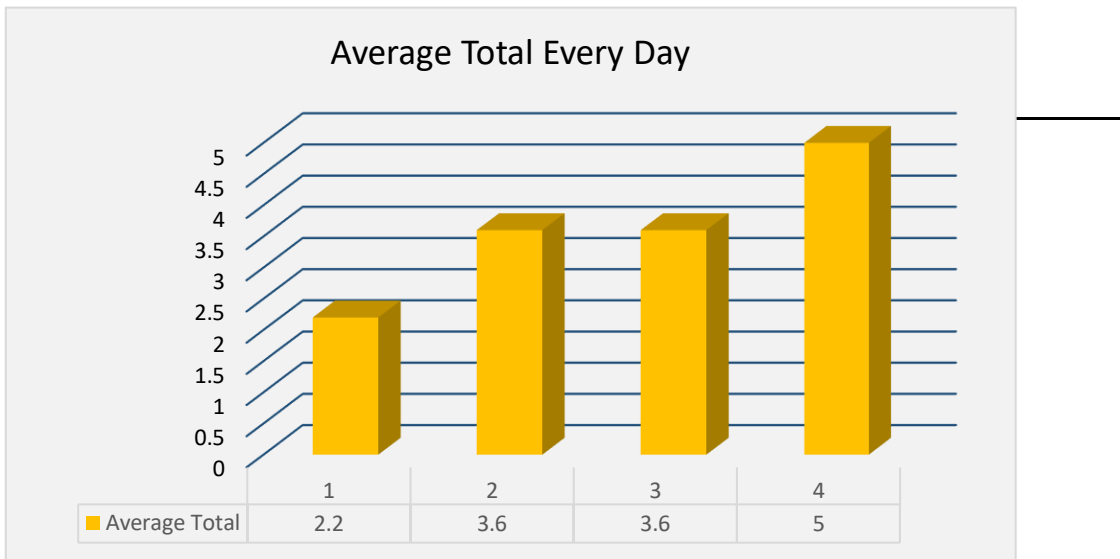

| 3rd Grade Classrooms | Day 1 | Day 2 | Day 3 | Day 4 | Total Cans | Average Per Class |
|------------------------|-------|-------|-------|-------|------------|-------------------|
| Ms. Molly's Class | 2 | 5 | 5 | 8 | 20 | 5 |
| Ms. Ashley's Class | 3 | 2 | 4 | 6 | 15 | 3.75 |
| Ms. Meagan's Class | 1 | 4 | 3 | 2 | 10 | 2.5 |
| Ms. Peyton's Class | 2 | 6 | 4 | 5 | 17 | 4.25 |
| Ms. Ashton's Class | 3 | 1 | 2 | 4 | 10 | 2.5 |
| Total Every Day | 11 | 18 | 18 | 25 | 72 | 18 |
| Average Total | 2.2 | 3.6 | 3.6 | 5 | 14.4 | 3.6 |