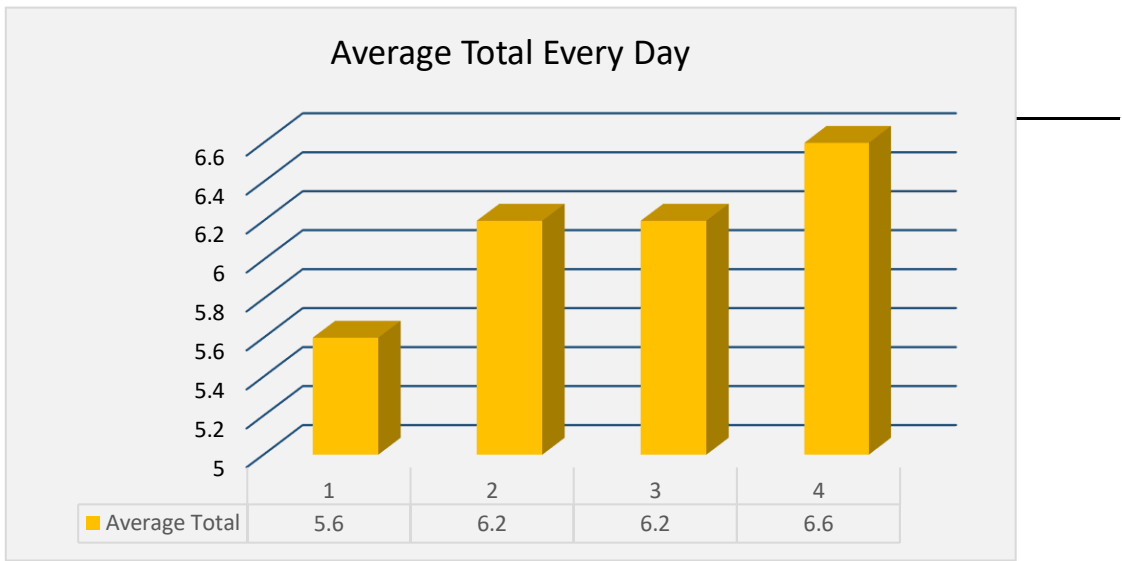

Total Cans Per Day

3rd Grade Classrooms	Day 1	Day 2	Day 3	Day 4	Total Cans	Average Per Class
Ms. Molly's Class	9	10	5	12	36	9
Ms. Ashley's Class	3	6	8	10	27	6.75
Ms. Meagan's Class	6	4	7	2	19	4.75
Ms. Peyton's Class	2	7	4	6	19	4.75
Ms. Ashton's Class	8	4	7	3	22	5.5
Total Every Day	28	31	31	33	123	30.75
Average Total	5.6	6.2	6.2	6.6	24.6	6.15