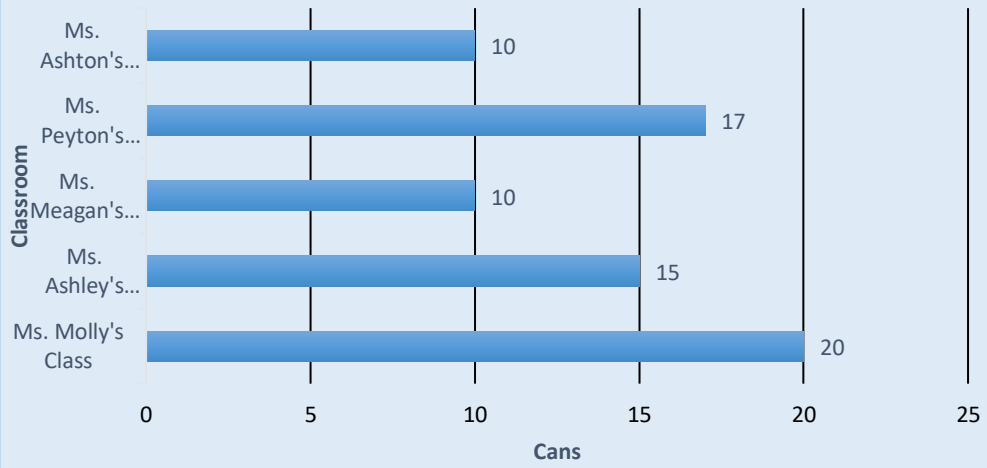

Total Cans in Each Classroom

3rd Grade Classrooms	Day 1	Day 2	Day 3	Day 4	Total Cans	Average Per Class
Ms. Molly's Class	4	7	9	11	31	7.75
Ms. Ashley's Class	7	3	8	5	23	5.75
Ms. Meagan's Class	6	5	4	2	17	4.25
Ms. Peyton's Class	8	5	3	7	23	5.75
Ms. Ashton's Class	5	6	3	6	20	5
Total Every Day	30	26	27	31	114	28.5
Average Total	6	5.2	5.4	6.2	22.8	5.7