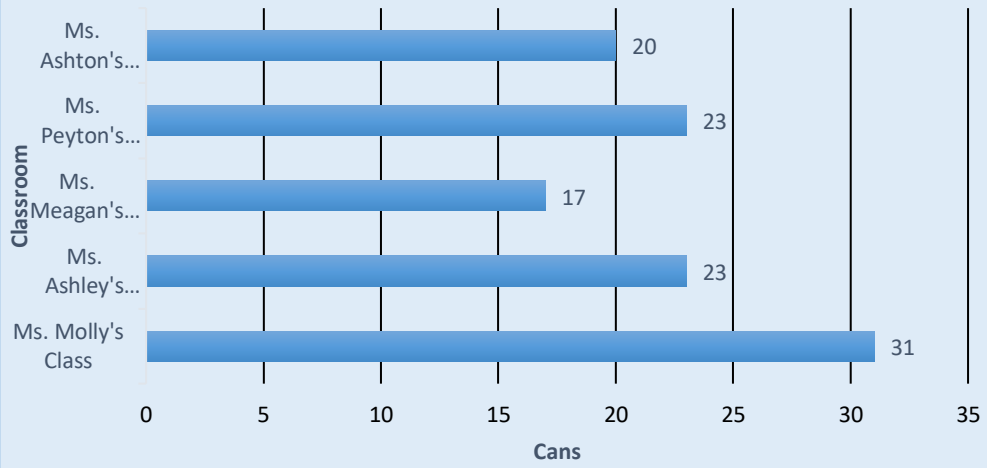

Total Cans in Each Classroom

3rd Grade Classrooms	Day 1	Day 2	Day 3	Day 4	Total Cans	Average Per Class
Ms. Molly's Class	9	10	5	12	36	9
Ms. Ashley's Class	3	6	8	10	27	6.75
Ms. Meagan's Class	6	4	7	2	19	4.75
Ms. Peyton's Class	2	7	4	6	19	4.75
Ms. Ashton's Class	8	4	7	3	22	5.5
Total Every Day	28	31	31	33	123	30.75
Average Total	5.6	6.2	6.2	6.6	24.6	6.15