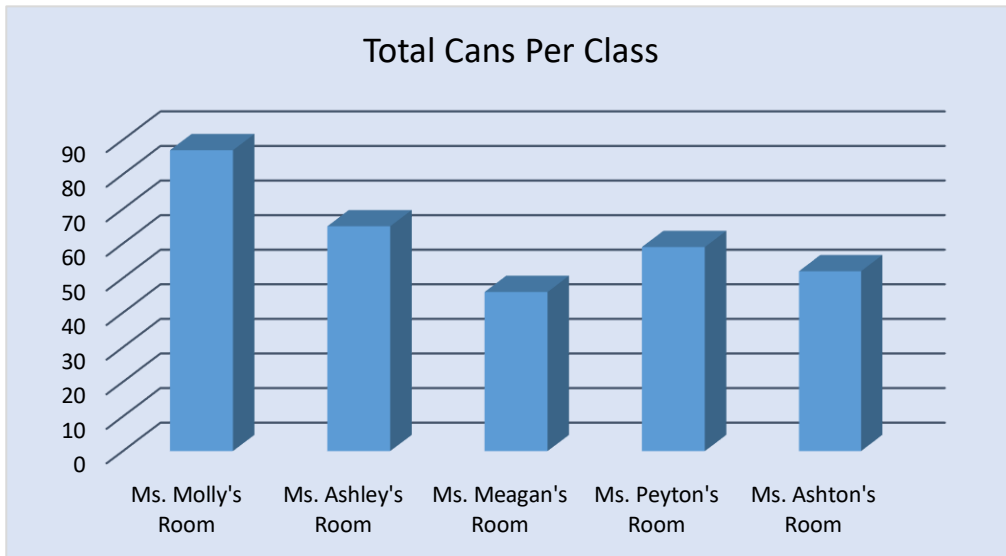

Cans Raised in Each Classroom

3rd Grade Classrooms	Total Corn	Total Peas	Total Carrots	Total Cans per Class
Ms. Molly's Room	36	31	20	87
Ms. Ashley's Room	27	23	15	65
Ms. Meagan's Room	19	17	10	46
Ms. Peyton's Room	19	23	17	59
Ms. Ashton's Room	22	20	10	52
Total Cans of Each	123	114	72	309