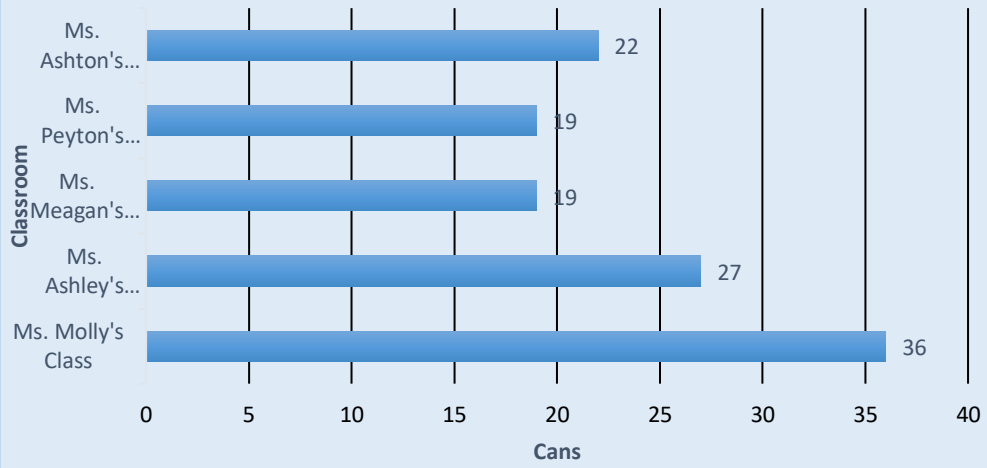

Total Cans in Each Classroom

3rd Grade Classrooms	Total Corn	Total Peas	Total Carrots	Total Cans per Class
Ms. Molly's Room	36	31	20	87
Ms. Ashley's Room	27	23	15	65
Ms. Meagan's Room	19	17	10	46
Ms. Peyton's Room	19	23	17	59
Ms. Ashton's Room	22	20	10	52
Total Cans of Each	123	114	72	309