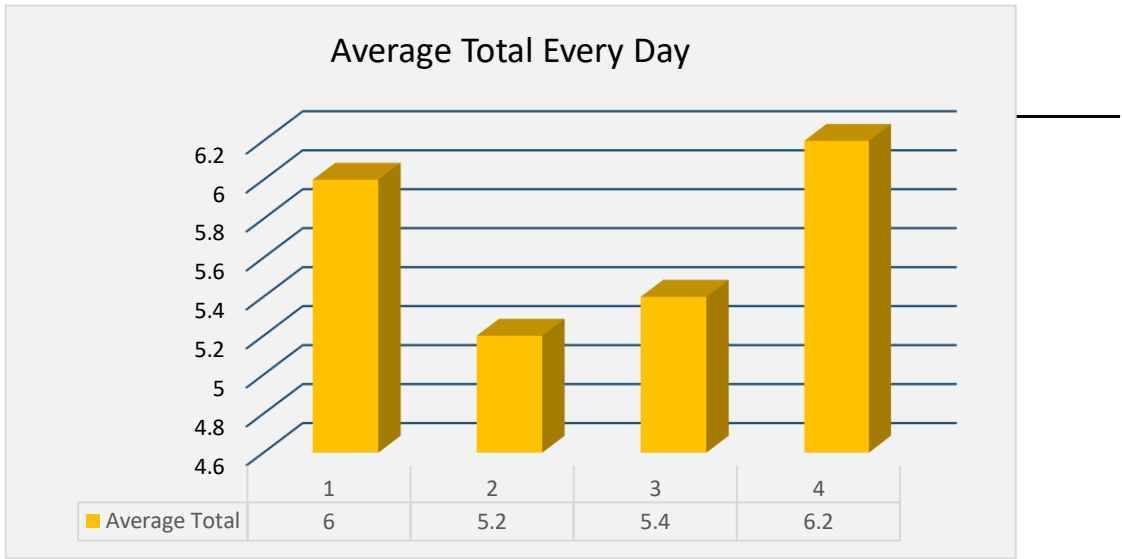

Total Cans Per Day

3rd Grade Classrooms	Day 1	Day 2	Day 3	Day 4	Total Cans	Average Per Class
Ms. Molly's Class	4	7	9	11	31	7.75
Ms. Ashley's Class	7	3	8	5	23	5.75
Ms. Meagan's Class	6	5	4	2	17	4.25
Ms. Peyton's Class	8	5	3	7	23	5.75
Ms. Ashton's Class	5	6	3	6	20	5
Total Every Day	30	26	27	31	114	28.5
Average Total	6	5.2	5.4	6.2	22.8	5.7