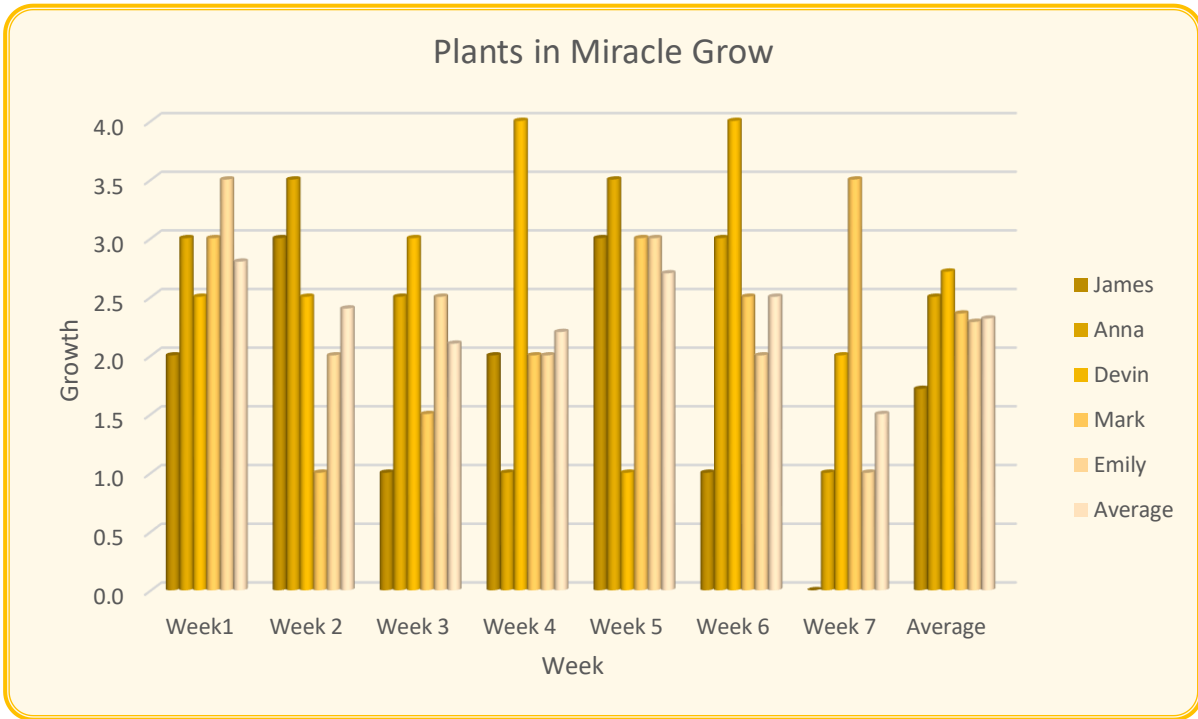

Plants in Regular Soil								
Students	Week1	Week 2	Week 3	Week 4	Week 5	Week 6	Week 7	Average
James	1.0	2.0	0.0	1.0	2.0	0.0	1.5	1.1
Anna	2.0	2.5	1.5	0.0	2.5	2.0	2.0	1.8
Devin	1.5	1.5	2.0	3.0	0.0	3.0	1.0	1.7
Mark	2.0	0.0	0.5	1.0	2.0	1.5	3.4	1.5
Emily	2.5	1.0	1.5	1.0	2.0	1.0	0.0	1.3
Average	1.8	1.4	1.1	1.2	1.7	1.5	1.6	1.5

Plants in Miracle Grow								
Students	Week1	Week 2	Week 3	Week 4	Week 5	Week 6	Week 7	Average
James	2.0	3.0	1.0	2.0	3.0	1.0	0	1.7
Anna	3.0	3.5	2.5	1.0	3.5	3.0	1.0	2.5
Devin	2.5	2.5	3.0	4.0	1.0	4.0	2.0	2.7
Mark	3.0	1.0	1.5	2.0	3.0	2.5	3.5	2.4
Emily	3.5	2.0	2.5	2.0	3.0	2.0	1.0	2.3
Average	2.8	2.4	2.1	2.2	2.7	2.5	1.5	2.3

### Average Growth of Plants