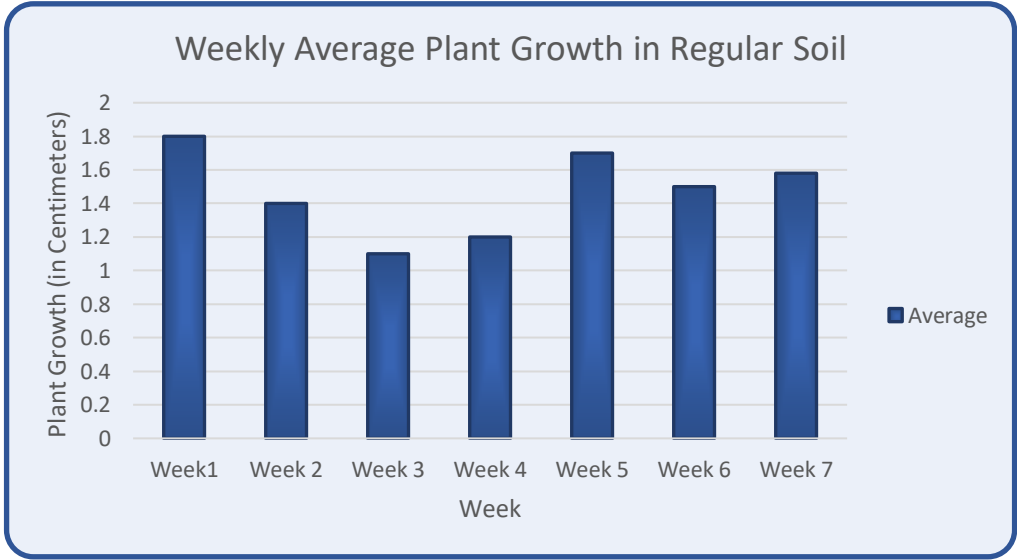

Plants in Regular Soil								
Students	Week1	Week 2	Week 3	Week 4	Week 5	Week 6	Week 7	Average
James	1.0	2.0	0.0	1.0	2.0	0.0	1.5	1.1
Anna	2.0	2.5	1.5	0.0	2.5	2.0	2.0	1.8
Devin	1.5	1.5	2.0	3.0	0.0	3.0	1.0	1.7
Mark	2.0	0.0	0.5	1.0	2.0	1.5	3.4	1.5
Emily	2.5	1.0	1.5	1.0	2.0	1.0	0.0	1.3
Average	1.8	1.4	1.1	1.2	1.7	1.5	1.6	1.5