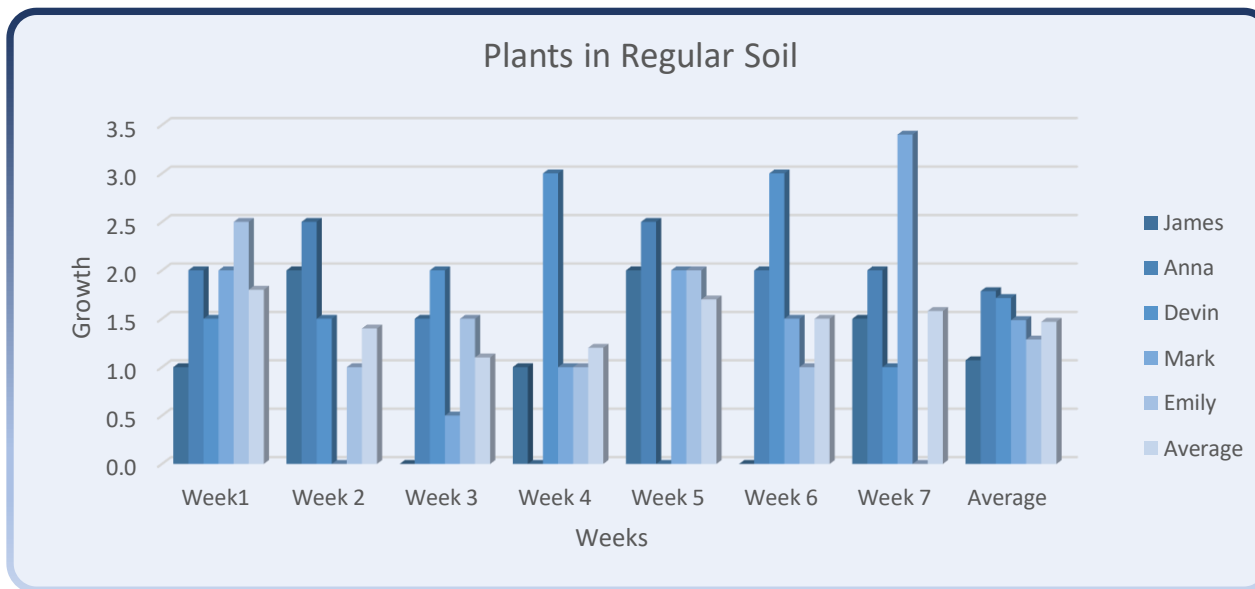

Plants in Regular Soil								
Students	Week1	Week 2	Week 3	Week 4	Week 5	Week 6	Week 7	Average
James	1.0	2.0	0.0	1.0	2.0	0.0	1.5	1.1
Anna	2.0	2.5	1.5	0.0	2.5	2.0	2.0	1.8
Devin	1.5	1.5	2.0	3.0	0.0	3.0	1.0	1.7
Mark	2.0	0.0	0.5	1.0	2.0	1.5	3.4	1.5
Emily	2.5	1.0	1.5	1.0	2.0	1.0	0.0	1.3
Average	1.8	1.4	1.1	1.2	1.7	1.5	1.6	1.5

Plants in Miracle Grow								
Students	Week1	Week 2	Week 3	Week 4	Week 5	Week 6	Week 7	Average
James	2.0	3.0	1.0	2.0	3.0	1.0	0	1.7
Anna	3.0	3.5	2.5	1.0	3.5	3.0	1.0	2.5
Devin	2.5	2.5	3.0	4.0	1.0	4.0	2.0	2.7
Mark	3.0	1.0	1.5	2.0	3.0	2.5	3.5	2.4
Emily	3.5	2.0	2.5	2.0	3.0	2.0	1.0	2.3
Average	2.8	2.4	2.1	2.2	2.7	2.5	1.5	2.3

### Average Growth of Plants