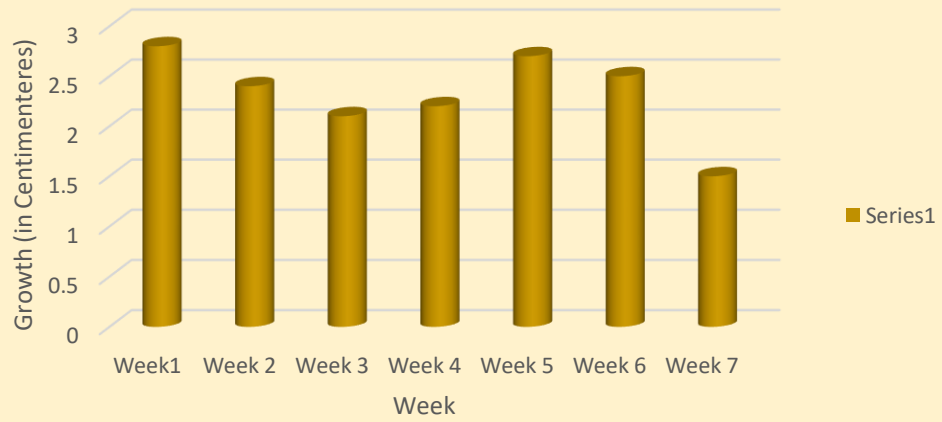

Weekly Growth of Plants