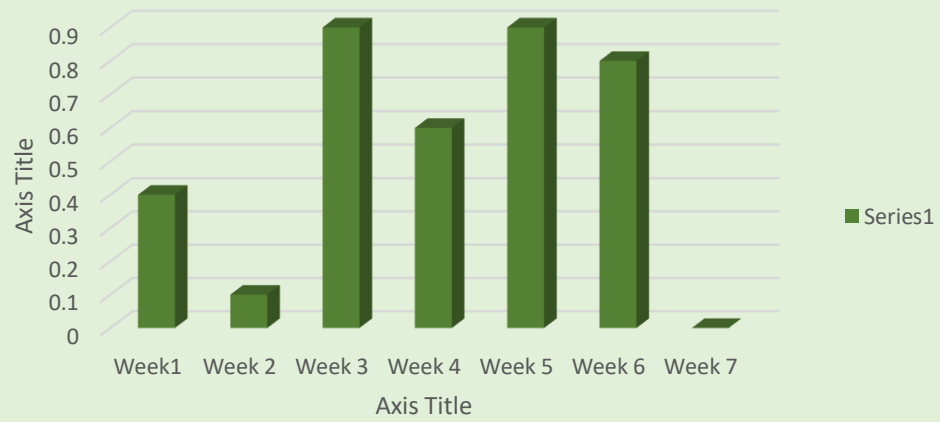

Average Weekly Growth