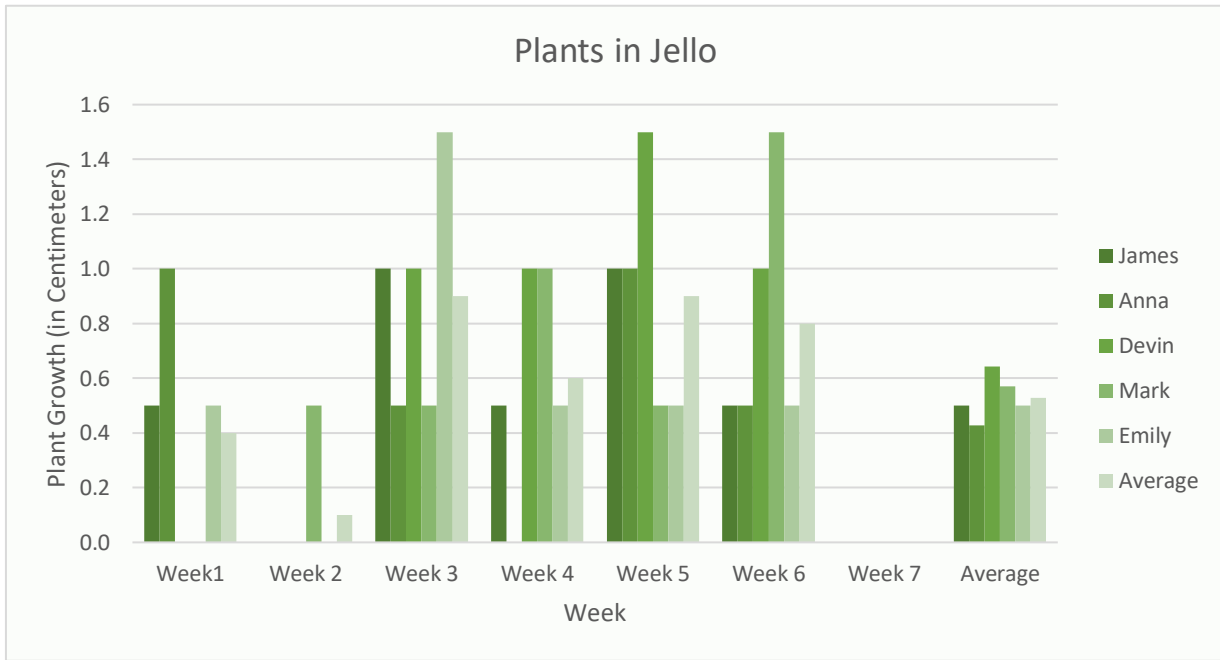

Plants in Miracle Grow								
Students	Week1	Week 2	Week 3	Week 4	Week 5	Week 6	Week 7	Average
James	2.0	3.0	1.0	2.0	3.0	1.0	0	1.7
Anna	3.0	3.5	2.5	1.0	3.5	3.0	1.0	2.5
Devin	2.5	2.5	3.0	4.0	1.0	4.0	2.0	2.7
Mark	3.0	1.0	1.5	2.0	3.0	2.5	3.5	2.4
Emily	3.5	2.0	2.5	2.0	3.0	2.0	1.0	2.3
Average	2.8	2.4	2.1	2.2	2.7	2.5	1.5	2.3

### Average Growth of Plants

### Weekly Growth of Plants

Plants in Jello								
Students	Week1	Week 2	Week 3	Week 4	Week 5	Week 6	Week 7	Average
James	0.5	0.0	1.0	0.5	1.0	0.5	0.0	0.5
Anna	1.0	0.0	0.5	0.0	1.0	0.5	0.0	0.4
Devin	0.0	0.0	1.0	1.0	1.5	1.0	0.0	0.6
Mark	0.0	0.5	0.5	1.0	0.5	1.5	0.0	0.6
Emily	0.5	0.0	1.5	0.5	0.5	0.5	0.0	0.5
Average	0.4	0.1	0.9	0.6	0.9	0.8	0.0	0.5