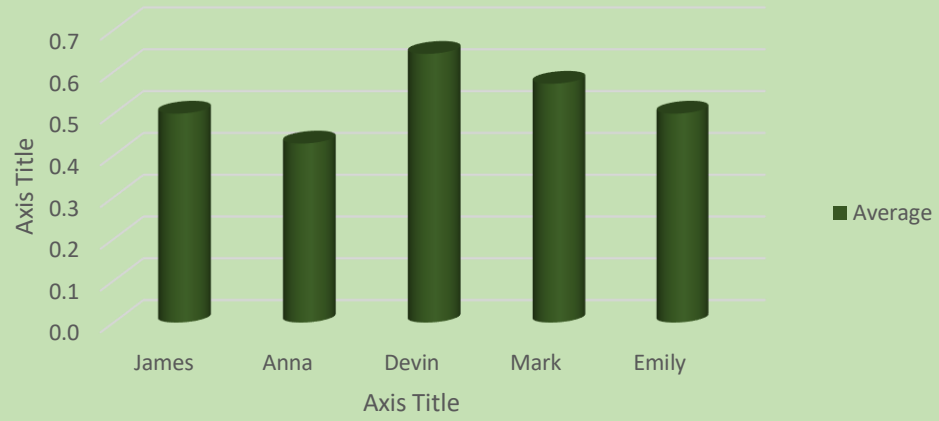

### Average Growth of Plants

### Weekly Growth of Plants

Plants in Jello								
Students	Week1	Week 2	Week 3	Week 4	Week 5	Week 6	Week 7	Average
James	0.5	0.0	1.0	0.5	1.0	0.5	0.0	0.5
Anna	1.0	0.0	0.5	0.0	1.0	0.5	0.0	0.4
Devin	0.0	0.0	1.0	1.0	1.5	1.0	0.0	0.6
Mark	0.0	0.5	0.5	1.0	0.5	1.5	0.0	0.6
Emily	0.5	0.0	1.5	0.5	0.5	0.5	0.0	0.5
Average	0.4	0.1	0.9	0.6	0.9	0.8	0.0	0.5

### Average Plant Growth in Jellow