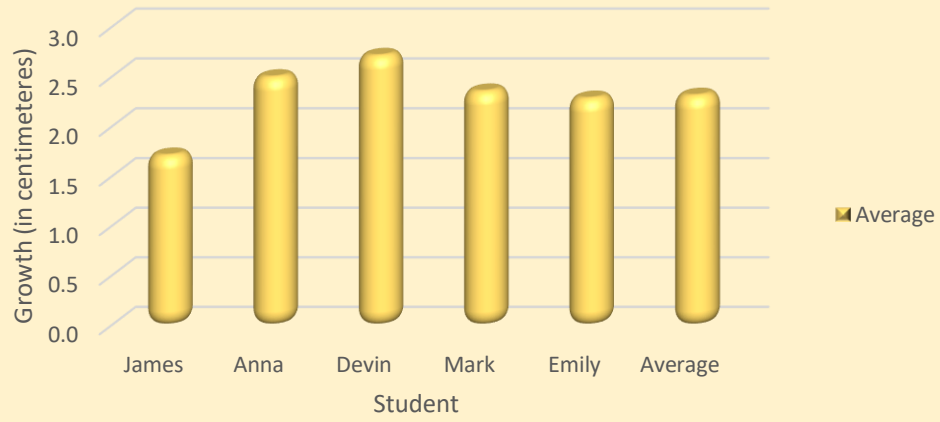

Plants in Regular Soil								
Students	Week1	Week 2	Week 3	Week 4	Week 5	Week 6	Week 7	Average
James	1.0	2.0	0.0	1.0	2.0	0.0	1.5	1.1
Anna	2.0	2.5	1.5	0.0	2.5	2.0	2.0	1.8
Devin	1.5	1.5	2.0	3.0	0.0	3.0	1.0	1.7
Mark	2.0	0.0	0.5	1.0	2.0	1.5	3.4	1.5
Emily	2.5	1.0	1.5	1.0	2.0	1.0	0.0	1.3
Average	1.8	1.4	1.1	1.2	1.7	1.5	1.6	1.5

### Average Growth of Plants