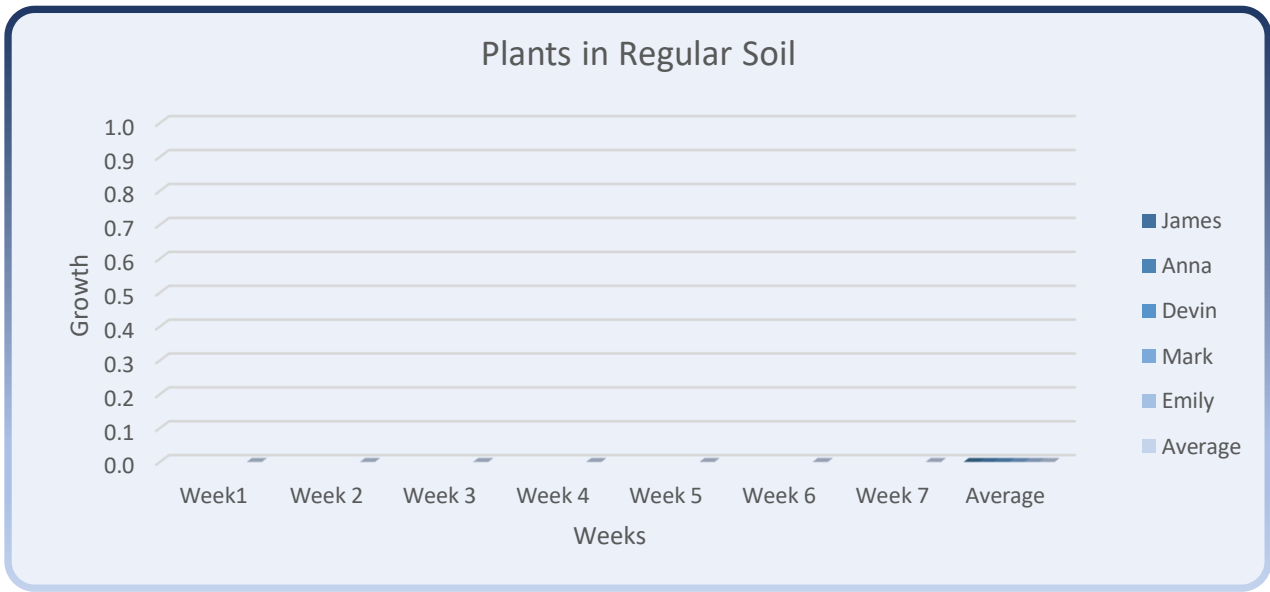

Plants in Regular Soil								
Students	Week1	Week 2	Week 3	Week 4	Week 5	Week 6	Week 7	Average
James								#DIV/0!
Anna								#DIV/0!
Devin								#DIV/0!
Mark								#DIV/0!
Emily								#DIV/0!
Average	0	0	0	0	0	0	0.0	#DIV/0!

Plants in Miracle Grow								
Students	Week1	Week 2	Week 3	Week 4	Week 5	Week 6	Week 7	Average
James								#DIV/0!
Anna								#DIV/0!
Devin								#DIV/0!
Mark								#DIV/0!
Emily								#DIV/0!
Average	0	0	0	0	0	0	0.0	#DIV/0!