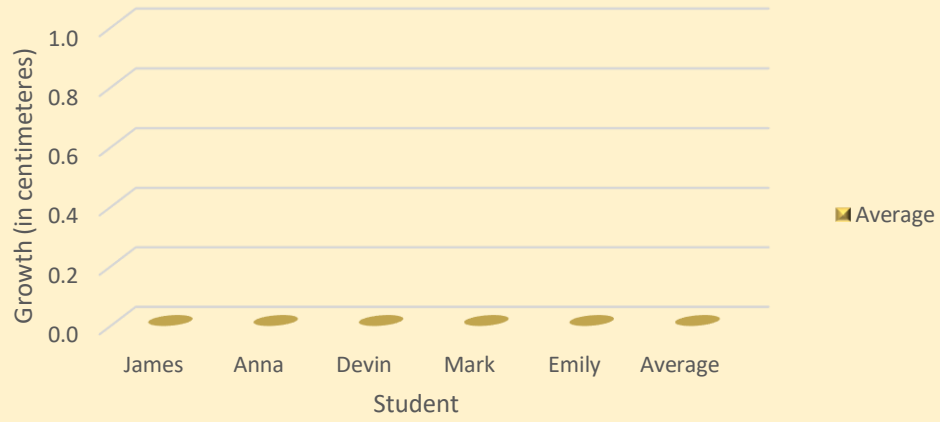

Average Growth of Plants