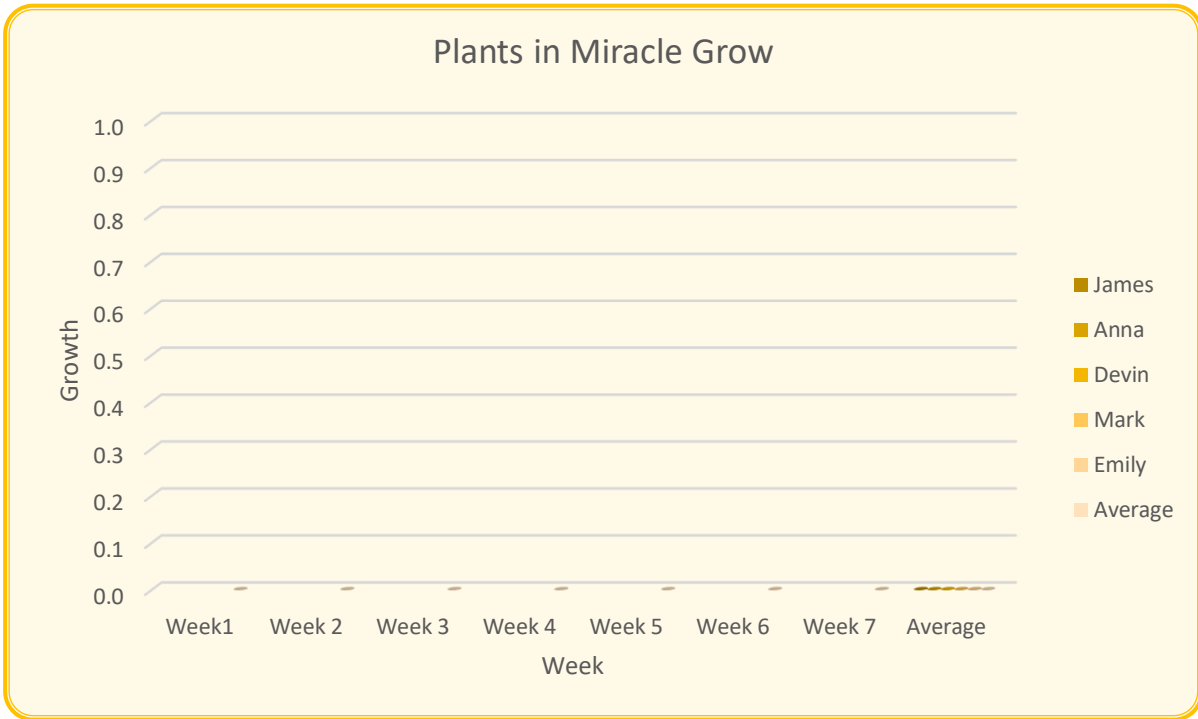

Plants in Regular Soil								
Students	Week1	Week 2	Week 3	Week 4	Week 5	Week 6	Week 7	Average
James								#DIV/0!
Anna								#DIV/0!
Devin								#DIV/0!
Mark								#DIV/0!
Emily								#DIV/0!
Average	0	0	0	0	0	0	0.0	#DIV/0!

Plants in Miracle Grow								
Students	Week1	Week 2	Week 3	Week 4	Week 5	Week 6	Week 7	Average
James								#DIV/0!
Anna								#DIV/0!
Devin								#DIV/0!
Mark								#DIV/0!
Emily								#DIV/0!
Average	0	0	0	0	0	0	0.0	#DIV/0!