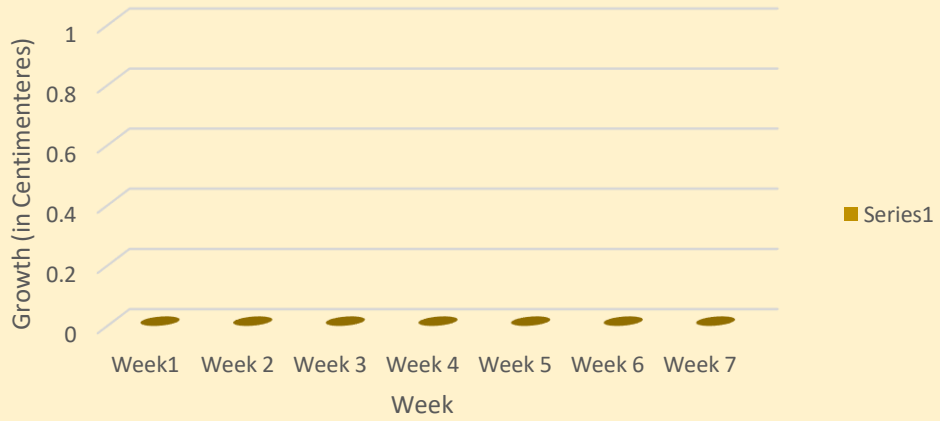

Plants in Regular Soil								
Students	Week1	Week 2	Week 3	Week 4	Week 5	Week 6	Week 7	Average
James								#DIV/0!
Anna								#DIV/0!
Devin								#DIV/0!
Mark								#DIV/0!
Emily								#DIV/0!
Average	0	0	0	0	0	0	0.0	#DIV/0!

Plants in Miracle Grow								
Students	Week1	Week 2	Week 3	Week 4	Week 5	Week 6	Week 7	Average
James								#DIV/0!
Anna								#DIV/0!
Devin								#DIV/0!
Mark								#DIV/0!
Emily								#DIV/0!
Average	0	0	0	0	0	0	0.0	#DIV/0!

Average Growth of Plants

Weekly Growth of Plants

Plants in Jello								
Students	Week1	Week 2	Week 3	Week 4	Week 5	Week 6	Week 7	Average
James								#DIV/0!
Anna								#DIV/0!
Devin								#DIV/0!
Mark								#DIV/0!
Emily								#DIV/0!
Average	0	0	0	0	0	0	0.0	#DIV/0!