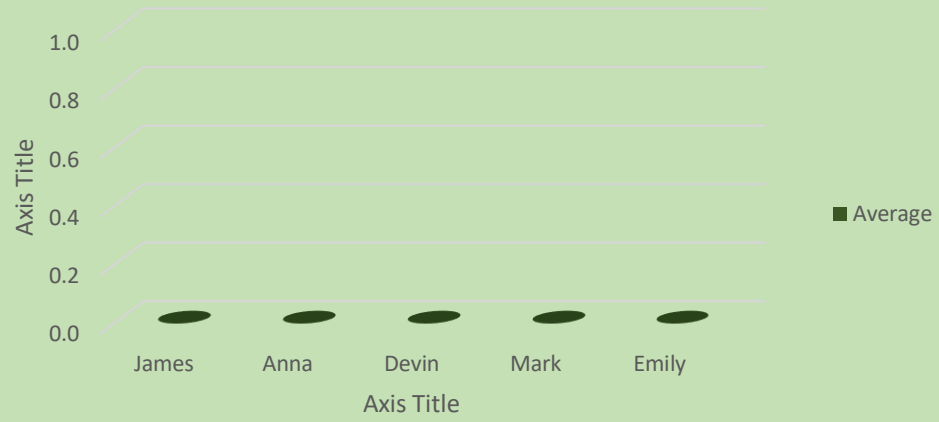

Plants in Miracle Grow								
Students	Week1	Week 2	Week 3	Week 4	Week 5	Week 6	Week 7	Average
James								#DIV/0!
Anna								#DIV/0!
Devin								#DIV/0!
Mark								#DIV/0!
Emily								#DIV/0!
Average	0	0	0	0	0	0	0.0	#DIV/0!

Average Growth of Plants

Weekly Growth of Plants

Plants in Jello								
Students	Week1	Week 2	Week 3	Week 4	Week 5	Week 6	Week 7	Average
James								#DIV/0!
Anna								#DIV/0!
Devin								#DIV/0!
Mark								#DIV/0!
Emily								#DIV/0!
Average	0	0	0	0	0	0	0.0	#DIV/0!

Average Plant Growth in Jellow

Average Weekly Growth

Comparison of Weekly Averages								
Types of Soil	Week 1	Week 2	Week 3	Week 4	Week 5	Week 6	Week7	Week Average
Regular Soil	0	0	0	0	0	0	0	#DIV/0!
Miracle Grow	0	0	0	0	0	0	0	#DIV/0!
Jello	0	0	0	0	0	0	0	#DIV/0!
Average	0.0	0	0.0	0.0	0.0	0	0.0	#DIV/0!