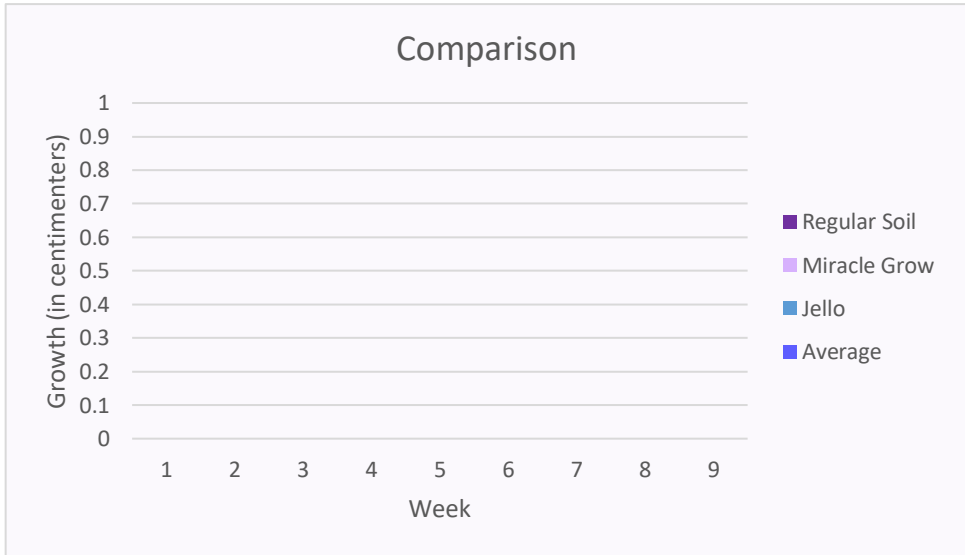

Average Growth of Plants

Weekly Growth of Plants

Plants in Jello								
Students	Week1	Week 2	Week 3	Week 4	Week 5	Week 6	Week 7	Average
James								#DIV/0!
Anna								#DIV/0!
Devin								#DIV/0!
Mark								#DIV/0!
Emily								#DIV/0!
Average	0	0	0	0	0	0	0.0	#DIV/0!

Average Plant Growth in Jellow

Average Weekly Growth

Comparison of Weekly Averages								
Types of Soil	Week 1	Week 2	Week 3	Week 4	Week 5	Week 6	Week7	Week Average
Regular Soil	0	0	0	0	0	0	0	#DIV/0!
Miracle Grow	0	0	0	0	0	0	0	#DIV/0!
Jello	0	0	0	0	0	0	0	#DIV/0!
Average	0.0	0	0.0	0.0	0.0	0	0.0	#DIV/0!