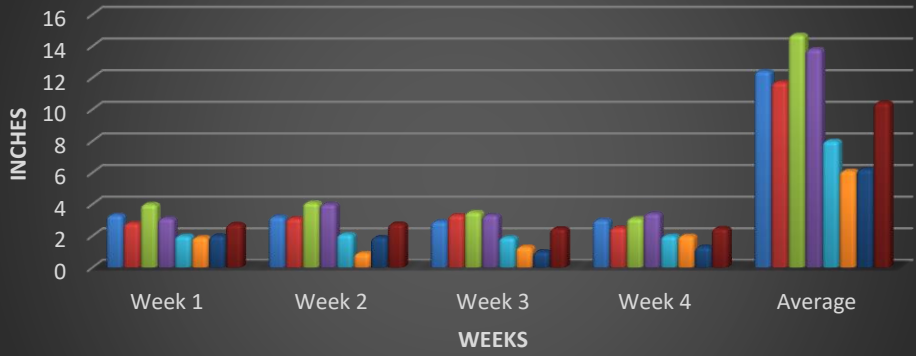

Rainfall in Mountain Home					
Months	Week 1	Week 2	Week 3	Week 4	Average
February	3.3	3.2	2.9	3.00	12.40
March	2.8	3.1	3.3	2.5	11.7
April	4	4.1	3.5	3.1	14.7
May	3.1	4	3.3	3.4	13.8
June	2	2.1	1.9	2.00	8.00
July	1.9	0.9	1.3	2.00	6.10
August	2	1.9	1	1.30	6.20
Average	2.73	2.76	2.46	2.47	10.41

*All measurements are in inches

Rainfall by Week

February March April May June July August Average

RAINFALL BY MONTHS

Week 1 Week 2 Week 3 Week 4 Average

Comparison of Week One

■ February ■ March ■ April ■ May ■ June ■ July ■ August