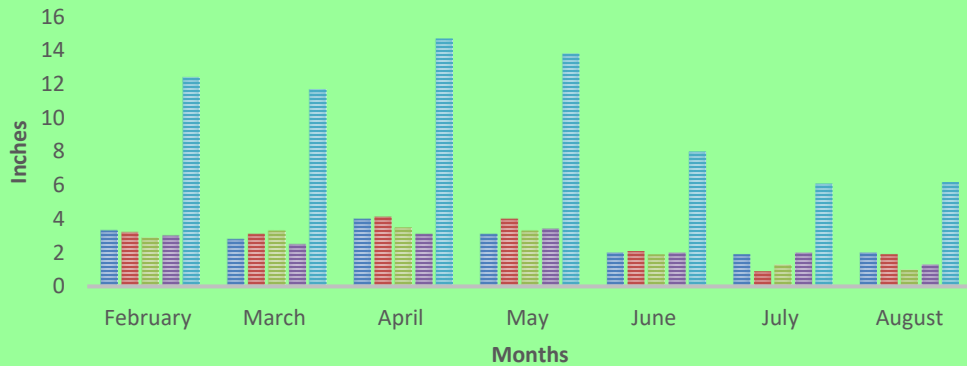

*All measurements are in inches

Rainfall by Week

February March April May June July August Average

RAINFALL BY MONTHS

Week 1 Week 2 Week 3 Week 4 Average

Comparison of Week One

■ February ■ March ■ April ■ May ■ June ■ July ■ August