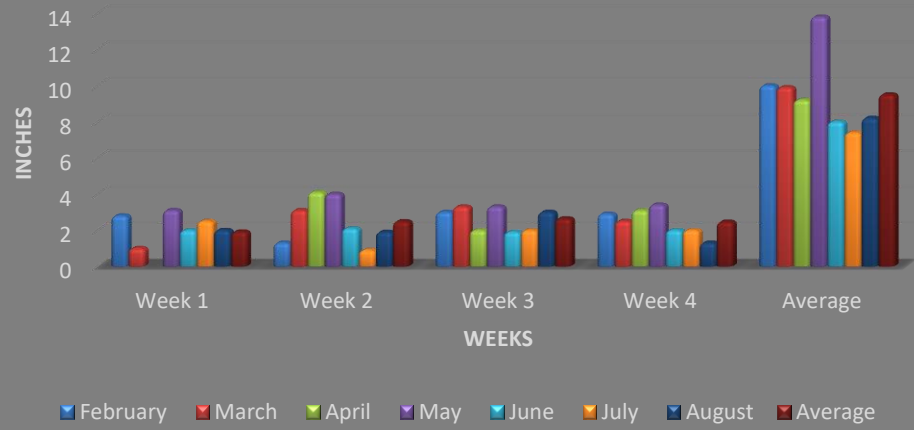

Rainfall in Little Rock					
Months	Week 1	Week 2	Week 3	Week 4	Average
February	2.8	1.3	3	2.90	10.00
March	1	3.1	3.3	2.5	9.9
April		4.1	2	3.1	9.2
May	3.1	4	3.3	3.4	13.8
June	2	2.1	1.9	2.00	8.00
July	2.5	0.9	2	2.00	7.40
August	2	1.9	3	1.30	8.20
Average	1.91	2.49	2.64	2.46	9.50

*All measurements are in inches

Rainfall by Week

RAINFALL BY MONTHS

Week 1 Week 2 Week 3 Week 4 Average