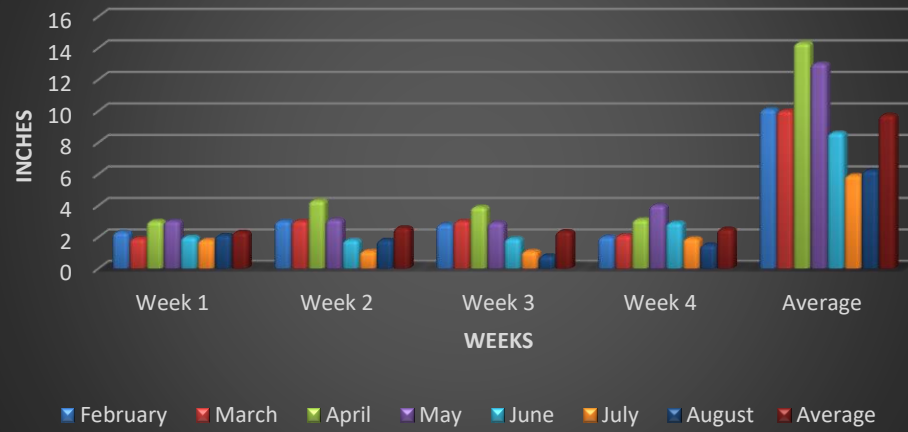

Rainfall in Clinton					
Months	Week 1	Week 2	Week 3	Week 4	Average
February	2.3	3	2.8	2.00	10.10
March	1.9	3	3	2.1	10
April	3	4.3	3.9	3.1	14.3
May	3	3.1	2.9	4	13
June	2	1.8	1.9	2.90	8.60
July	1.8	1.1	1.1	1.90	5.90
August	2.1	1.8	0.8	1.50	6.20
Average	2.30	2.59	2.34	2.50	9.73

*All measurements are in inches

Rainfall by Week

RAINFALL BY MONTHS

Week 1 Week 2 Week 3 Week 4 Average

Comparison Each Month for Week One