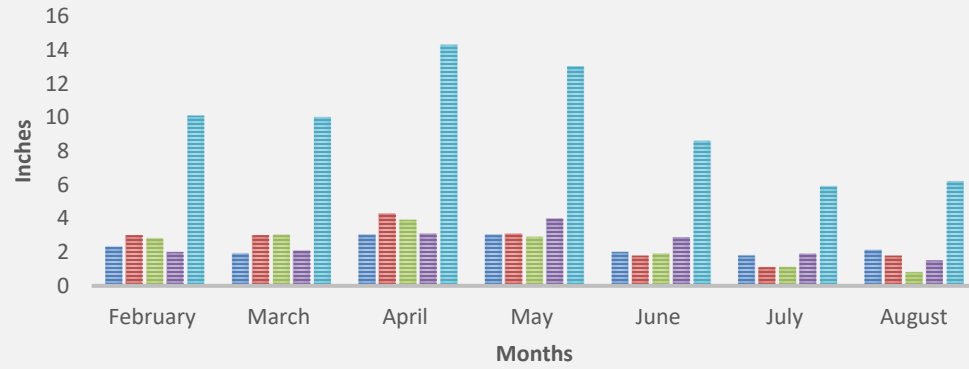

Rainfall in Clinton					
Months	Week 1	Week 2	Week 3	Week 4	Average
February	2.3	3	2.8	2.00	10.10
March	1.9	3	3	2.1	10
April	3	4.3	3.9	3.1	14.3
May	3	3.1	2.9	4	13
June	2	1.8	1.9	2.90	8.60
July	1.8	1.1	1.1	1.90	5.90
August	2.1	1.8	0.8	1.50	6.20
Average	2.30	2.59	2.34	2.50	9.73

*All measurements are in inches

Rainfall by Week

RAINFALL BY MONTHS

Week 1 Week 2 Week 3 Week 4 Average

Comparison Each Month for Week One