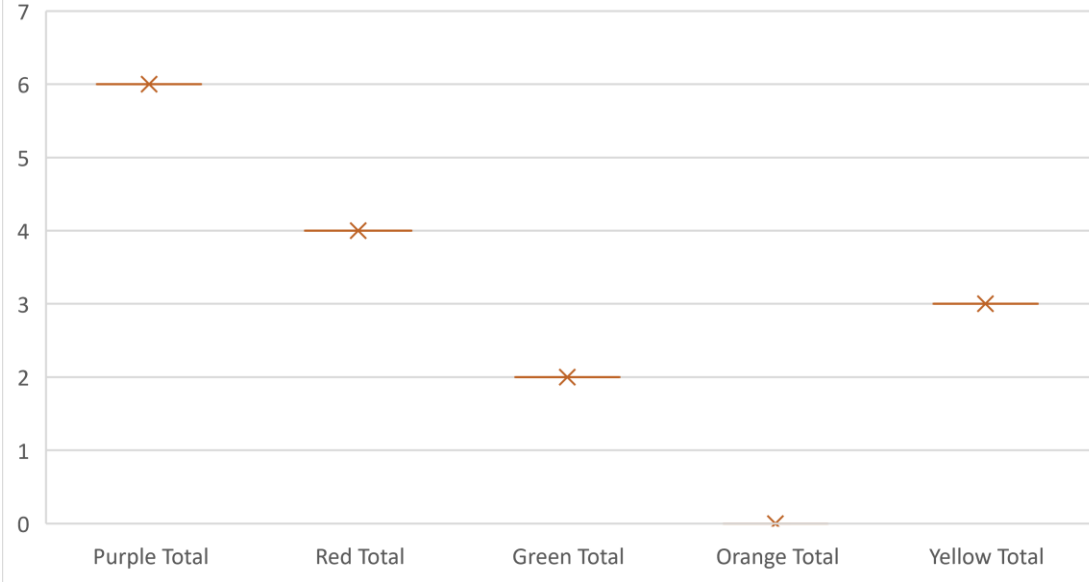

TOTALS	127	21	26	24	29	27
AVERAGES		0.2	0.2	0.2	0.2	0.2

Girls' Skittles

Skittles ADDITION - Boys

	Total Skittles	Purple Total	Red Total	Green Total	Orange Total	Yellow Total
AARRON	16	3	6	5	2	0
HUNTER	15	2	6	1	0	6
EJ	15	1	3	2	5	4
JOE	15	1	5	4	2	3
BRYSTON	14	0	4	2	3	5
LOGAN	14	0	2	3	5	4
ASTIN	15	6	0	4	3	2
AIDEN	14	2	5	3	0	4
CALEB	15	3	1	4	2	5

TOTALS	133	18	32	28	22	33
AVERAGES		0.1	0.2	0.2	0.2	0.2

Boys' Skittles

Skittles ADDITION- GIRLS

	Total Skittles	Purple Total	Red Total	Green Total	Orange Total	Yellow Total
MS. BAKER	15	6	4	2	0	3
TOTALS	15	6	4	2	0	3
AVERAGES		0.4	0.3	0.1	0.0	0.2

Ms. Baker's Skittles

Who has the most Skittles? Totals By Color

	Purple	Red	Green	Orange	Yellow
GIRLS	21	26	24	29	27
BOYS	18	32	28	22	33
TEACHER	6	4	2	0	3

TOTAL SKITTLES OVERALL
127
133
15

AVERAGE PERCENT	16%	23%	20%	19%	23%

WHO HAS THE MOST SKITTLES?

AVERAGE PERCENTS BY COLOR