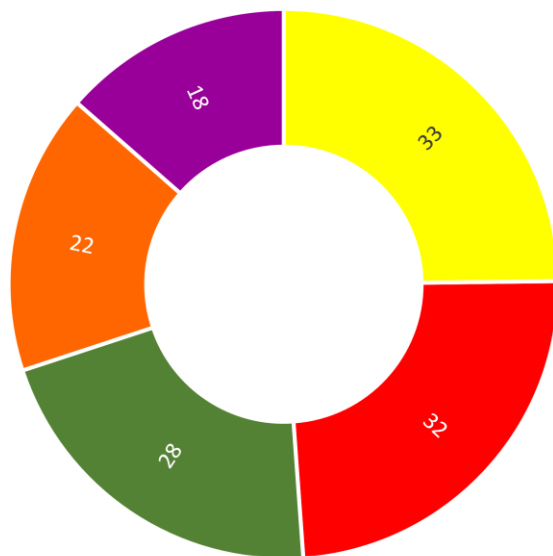

Skittles ADDITION- GIRLS

	Total Skittless	Purple Total	Red Total	Green Total	Orange Total	Yellow Total
BECKY	13	3	4	1	2	3
REAGAN	12	5	1	4	0	2
MELISSA	13	1	3	0	8	1
SHELLY	13	0	5	3	4	1
ELLIE	15	2	4	1	5	3
LAUREN	14	1	4	2	5	2
CHAQUINN	17	1	3	5	2	6
ASHLEY	14	5	1	4	0	4
KADAISHA	16	3	1	4	3	5

TOTALS	127	21	26	24	29	27
AVERAGES		0.2	0.2	0.2	0.2	0.2

Girls' Skittles

Skittles ADDITION - Boys

	Total Skittles	Purple Total	Red Total	Green Total	Orange Total	Yellow Total
AARRON	16	3	6	5	2	0
HUNTER	15	2	6	1	0	6
EJ	15	1	3	2	5	4
JOE	15	1	5	4	2	3
BRYSTON	14	0	4	2	3	5
LOGAN	14	0	2	3	5	4
ASTIN	15	6	0	4	3	2
AIDEN	14	2	5	3	0	4
CALEB	15	3	1	4	2	5

TOTALS	133	18	32	28	22	33
AVERAGES		0.1	0.2	0.2	0.2	0.2

Boys' Skittles

Skittles ADDITION- GIRLS

	Total Skittles	Purple Total	Red Total	Green Total	Orange Total	Yellow Total
MS. BAKER	15	6	4	2	0	3
TOTALS	15	6	4	2	0	3
AVERAGES		0.4	0.3	0.1	0.0	0.2

Ms. Baker's Skittles

Who has the most Skittles? Totals By Color

	Purple	Red	Green	Orange	Yellow
GIRLS	21	26	24	29	27
BOYS	18	32	28	22	33
TEACHER	6	4	2	0	3

TOTAL SKITTLES OVERALL
127
133
15

AVERAGE PERCENT	16%	23%	20%	19%	23%