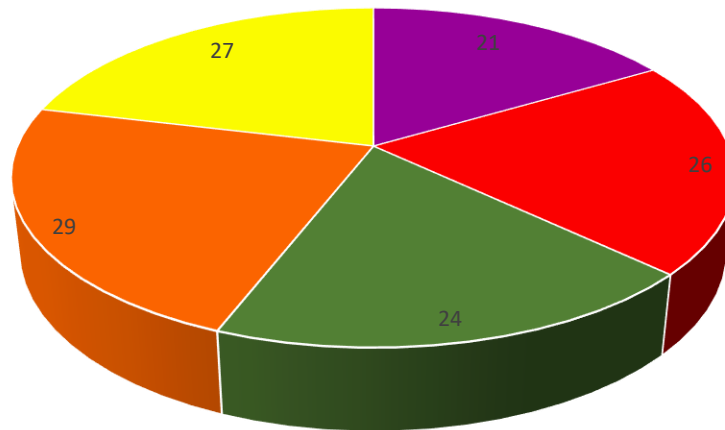

Skittles ADDITION- GIRLS

	Total Skittless	Purple Total	Red Total	Green Total	Orange Total	Yellow Total
BECKY	13	3	4	1	2	3
REAGAN	12	5	1	4	0	2
MELISSA	13	1	3	0	8	1
SHELLY	13	0	5	3	4	1
ELLIE	15	2	4	1	5	3
LAUREN	14	1	4	2	5	2
CHAQUINN	17	1	3	5	2	6
ASHLEY	14	5	1	4	0	4
KADAISHA	16	3	1	4	3	5

TOTALS	127	21	26	24	29	27
AVERAGES		0.2	0.2	0.2	0.2	0.2

Girls' Skittles

Skittles ADDITION - Boys

	Total Skittles	Purple Total	Red Total	Green Total	Orange Total	Yellow Total
AARRON	16	3	6	5	2	0
HUNTER	15	2	6	1	0	6
EJ	15	1	3	2	5	4
JOE	15	1	5	4	2	3
BRYSTON	14	0	4	2	3	5
LOGAN	14	0	2	3	5	4
ASTIN	15	6	0	4	3	2
AIDEN	14	2	5	3	0	4
CALEB	15	3	1	4	2	5

TOTALS	133	18	32	28	22	33
AVERAGES		0.1	0.2	0.2	0.2	0.2

Boys' Skittles

Skittles ADDITION- GIRLS

	Total Skittles	Purple Total	Red Total	Green Total	Orange Total	Yellow Total
MS. BAKER	15	6	4	2	0	3
TOTALS	15	6	4	2	0	3
AVERAGES		0.4	0.3	0.1	0.0	0.2

WHO HAS THE MOST SKITTLES?

AVERAGE PERCENTS BY COLOR