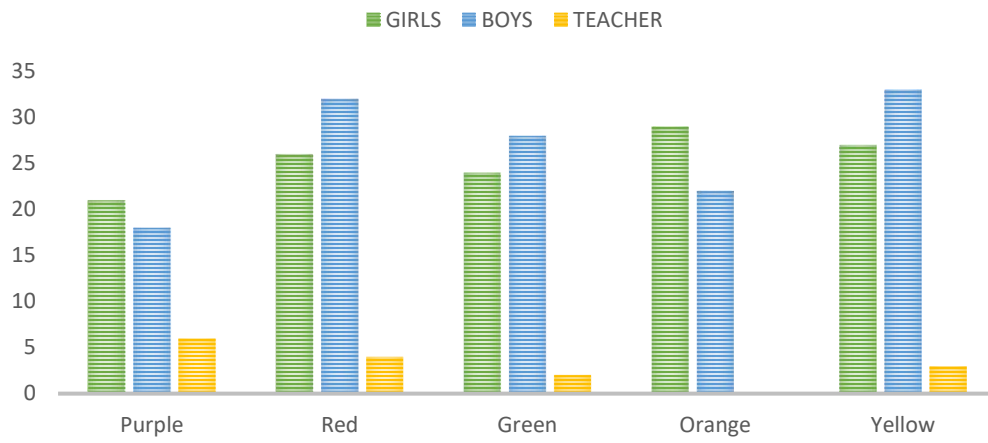

TOTALS	127	21	26	24	29	27
AVERAGES		0.2	0.2	0.2	0.2	0.2

Girls' Skittles

Skittles ADDITION - Boys

	Total Skittles	Purple Total	Red Total	Green Total	Orange Total	Yellow Total
AARRON	16	3	6	5	2	0
HUNTER	15	2	6	1	0	6
EJ	15	1	3	2	5	4
JOE	15	1	5	4	2	3
BRYSTON	14	0	4	2	3	5
LOGAN	14	0	2	3	5	4
ASTIN	15	6	0	4	3	2
AIDEN	14	2	5	3	0	4
CALEB	15	3	1	4	2	5

TOTALS	133	18	32	28	22	33
AVERAGES		0.1	0.2	0.2	0.2	0.2

Boys' Skittles

Skittles ADDITION- GIRLS

	Total Skittles	Purple Total	Red Total	Green Total	Orange Total	Yellow Total
MS. BAKER	15	6	4	2	0	3
TOTALS	15	6	4	2	0	3
AVERAGES		0.4	0.3	0.1	0.0	0.2

Ms. Baker's Skittles

Who has the most Skittles? Totals By Color

	Purple	Red	Green	Orange	Yellow
GIRLS	21	26	24	29	27
BOYS	18	32	28	22	33
TEACHER	6	4	2	0	3

TOTAL SKITTLES OVERALL
127
133
15

AVERAGE PERCENT	16%	23%	20%	19%	23%

WHO HAS THE MOST SKITTLES?

AVERAGE PERCENTS BY COLOR