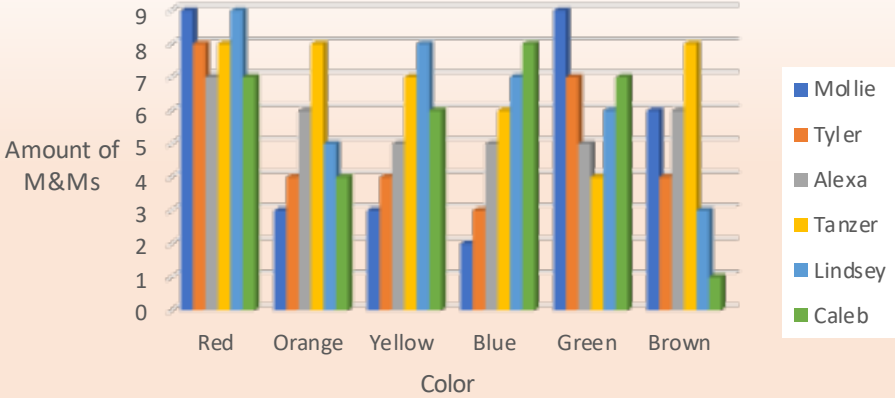

Regular M&M's							
	Red	Orange	Yellow	Blue	Green	Brown	sum
Mollie	8	5	3	4	6	2	28
Tyler	7	6	4	6	4	3	30
Alexa	7	7	6	8	6	4	38
Tanzer	8	6	8	5	7	3	37
Lindsey	6	5	6	6	6	2	31
Caleb	5	8	3	7	5	6	34
average	7	6	5	6	6	3	33

Peanut M&M's							
	Red	Orange	Yellow	Blue	Green	Brown	sum
Mollie	9	3	3	2	9	6	32
Tyler	8	4	4	3	7	4	30
Alexa	7	6	5	5	5	6	34
Tanzer	8	8	7	6	4	8	41
Lindsey	9	5	8	7	6	3	38
Caleb	7	4	6	8	7	1	33
average	8	5	6	5	6	5	35

Number Per Color

Peanut butter M&M's							
	Red	Orange	Yellow	Blue	Green	Brown	sum
Mollie	9	5	6	3	8	1	32
Tyler	8	7	3	6	1	3	28
Alexa	7	9	8	8	1	6	39
Tanzer	6	3	1	4	2	9	25
Lindsey	7	5	7	7	4	9	39
Caleb	9	7	3	4	9	8	40
average	8	6	5	5	4	6	34

Number Per Student

Comparison							
	average per student	Average Red	Average Orange	Average Green	Average Blue	Average yellow	Average Brown
Regular	33	7	6	6	6	5	3
Peanut	35	8	5	6	5	6	5
Peanut Butter	34	8	6	4	5	5	6
Average	34	8	6	5	6	5	5