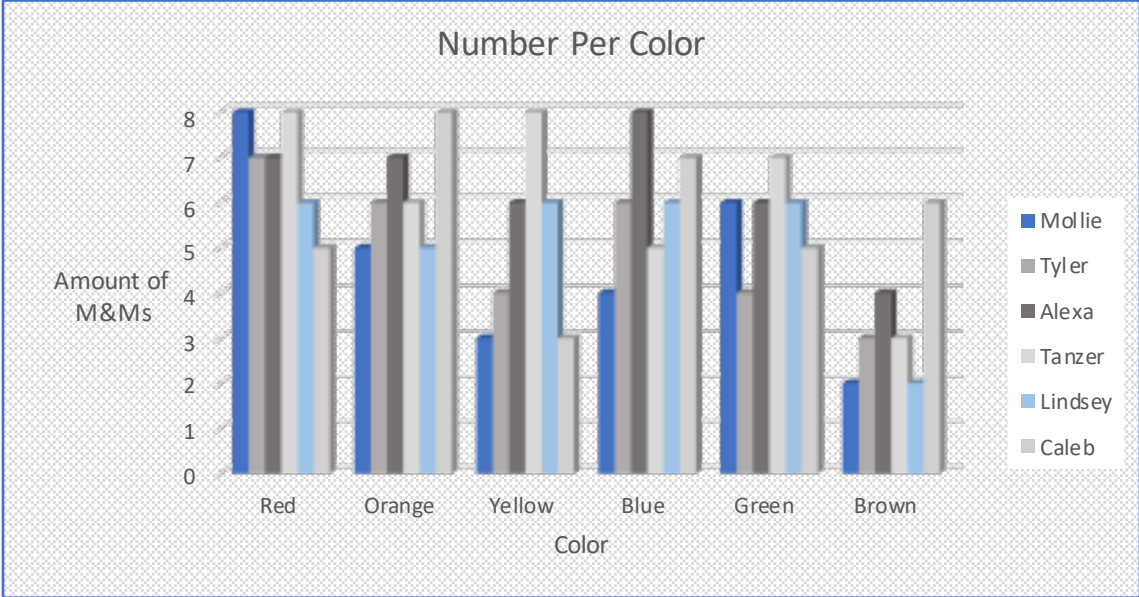

Regular M&M's							
	Red	Orange	Yellow	Blue	Green	Brown	sum
Mollie	8	5	3	4	6	2	28
Tyler	7	6	4	6	4	3	30
Alexa	7	7	6	8	6	4	38
Tanzer	8	6	8	5	7	3	37
Lindsey	6	5	6	6	6	2	31
Caleb	5	8	3	7	5	6	34
average	7	6	5	6	6	3	33

Peanut M&M's							
	Red	Orange	Yellow	Blue	Green	Brown	sum
Mollie	9	3	3	2	9	6	32
Tyler	8	4	4	3	7	4	30
Alexa	7	6	5	5	5	6	34
Tanzer	8	8	7	6	4	8	41
Lindsey	9	5	8	7	6	3	38
Caleb	7	4	6	8	7	1	33
average	8	5	6	5	6	5	35

Number Per Color

Peanut butter M&M's							
	Red	Orange	Yellow	Blue	Green	Brown	sum
Mollie	9	5	6	3	8	1	32
Tyler	8	7	3	6	1	3	28
Alexa	7	9	8	8	1	6	39
Tanzer	6	3	1	4	2	9	25
Lindsey	7	5	7	7	4	9	39
Caleb	9	7	3	4	9	8	40
average	8	6	5	5	4	6	34

Number Per Student

Comparison							
	average per student	Average Red	Average Orange	Average Green	Average Blue	Average yellow	Average Brown
Regular	33	7	6	6	6	5	3
Peanut	35	8	5	6	5	6	5
Peanut Butter	34	8	6	4	5	5	6
Average	34	8	6	5	6	5	5