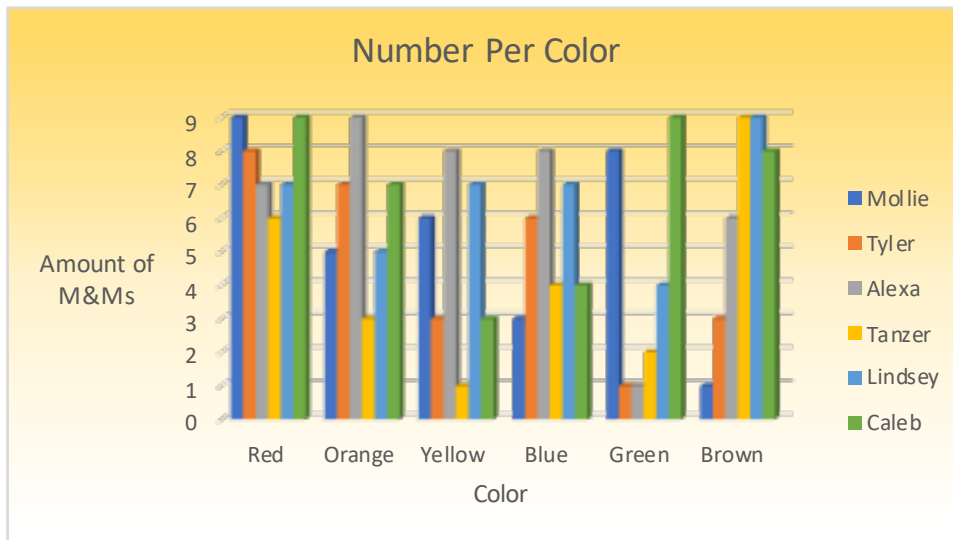

Regular M&M's							
	Red	Orange	Yellow	Blue	Green	Brown	sum
Mollie	8	5	3	4	6	2	28
Tyler	7	6	4	6	4	3	30
Alexa	7	7	6	8	6	4	38
Tanzer	8	6	8	5	7	3	37
Lindsey	6	5	6	6	6	2	31
Caleb	5	8	3	7	5	6	34
average	7	6	5	6	6	3	33

Peanut M&M's							
	Red	Orange	Yellow	Blue	Green	Brown	sum
Mollie	9	3	3	2	9	6	32
Tyler	8	4	4	3	7	4	30
Alexa	7	6	5	5	5	6	34
Tanzer	8	8	7	6	4	8	41
Lindsey	9	5	8	7	6	3	38
Caleb	7	4	6	8	7	1	33
average	8	5	6	5	6	5	35

Number Per Color

Peanut butter M&M's							
	Red	Orange	Yellow	Blue	Green	Brown	sum
Mollie	9	5	6	3	8	1	32
Tyler	8	7	3	6	1	3	28
Alexa	7	9	8	8	1	6	39
Tanzer	6	3	1	4	2	9	25
Lindsey	7	5	7	7	4	9	39
Caleb	9	7	3	4	9	8	40
average	8	6	5	5	4	6	34

Number Per Student

Comparison							
	average per student	Average Red	Average Orange	Average Green	Average Blue	Average yellow	Average Brown
Regular	33	7	6	6	6	5	3
Peanut	35	8	5	6	5	6	5
Peanut Butter	34	8	6	4	5	5	6
Average	34	8	6	5	6	5	5