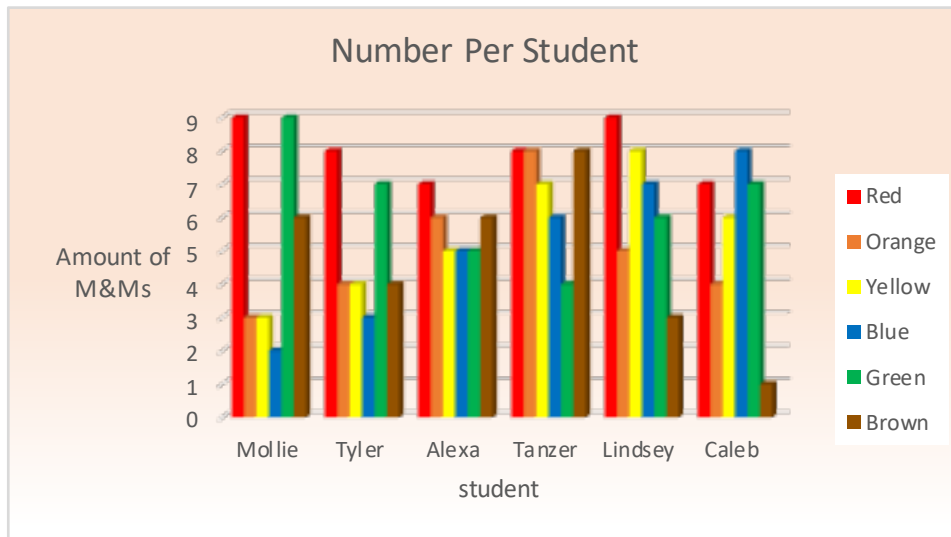

Regular M&M's							
	Red	Orange	Yellow	Blue	Green	Brown	sum
Mollie	8	5	3	4	6	2	28
Tyler	7	6	4	6	4	3	30
Alexa	7	7	6	8	6	4	38
Tanzer	8	6	8	5	7	3	37
Lindsey	6	5	6	6	6	2	31
Caleb	5	8	3	7	5	6	34
average	7	6	5	6	6	3	33

Peanut M&M's							
	Red	Orange	Yellow	Blue	Green	Brown	sum
Mollie	9	3	3	2	9	6	32
Tyler	8	4	4	3	7	4	30
Alexa	7	6	5	5	5	6	34
Tanzer	8	8	7	6	4	8	41
Lindsey	9	5	8	7	6	3	38
Caleb	7	4	6	8	7	1	33
average	8	5	6	5	6	5	35

Number Per Color

Peanut butter M&M's							
	Red	Orange	Yellow	Blue	Green	Brown	sum
Mollie	9	5	6	3	8	1	32
Tyler	8	7	3	6	1	3	28
Alexa	7	9	8	8	1	6	39
Tanzer	6	3	1	4	2	9	25
Lindsey	7	5	7	7	4	9	39
Caleb	9	7	3	4	9	8	40
average	8	6	5	5	4	6	34

Number Per Student

Comparison							
	average per student	Average Red	Average Orange	Average Green	Average Blue	Average yellow	Average Brown
Regular	33	7	6	6	6	5	3
Peanut	35	8	5	6	5	6	5
Peanut Butter	34	8	6	4	5	5	6
Average	34	8	6	5	6	5	5