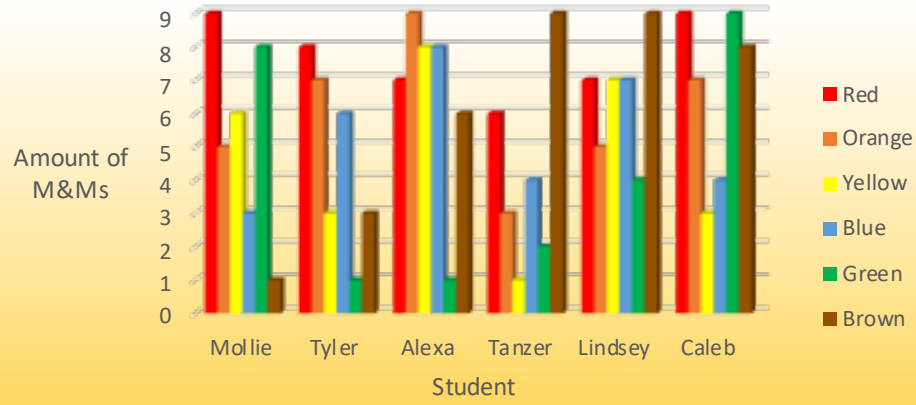

Number Per Student

Comparison							
	average per student	Average Red	Average Orange	Average Green	Average Blue	Average yellow	Average Brown
Regular	33	7	6	6	6	5	3
Peanut	35	8	5	6	5	6	5
Peanut Butter	34	8	6	4	5	5	6
Average	34	8	6	5	6	5	5