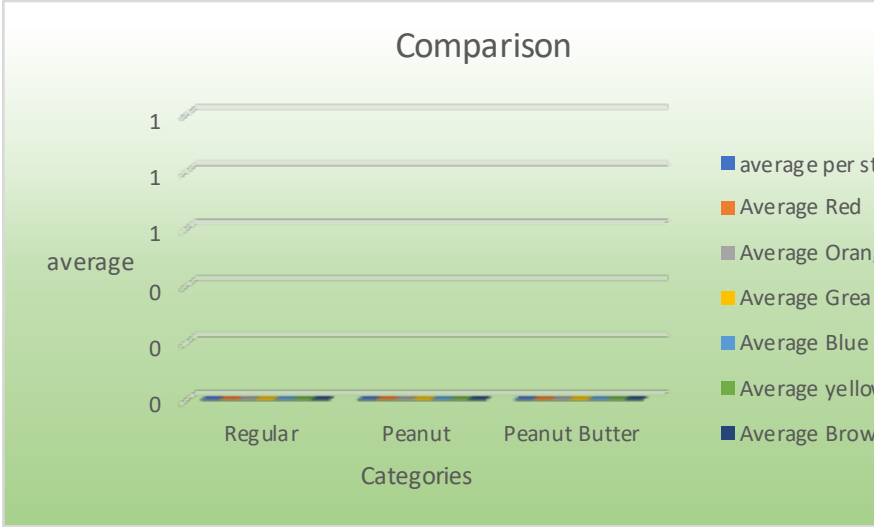

Regular M&M's							
							sum
							0
							0
							0
							0
							0
							0
average	0	0	0	0	0	0	0

Number Per Color

Peanut M&M's						
						sum
						0
						0
						0
						0
						0
						0
average	0	0	0	0	0	0

	sum
	0
	0
	0
	0
	0
	0
0	0

Number Per Student

-
-
-
-
-
-

Student

Comparison					
	average per student	Average Red	Average Orange	Average Green	Average Blue
Regular	0	0	0	0	0
Peanut	0	0	0	0	0
Peanut Butter	0	0	0	0	0
Average	0	0	0	0	0

Average yellow	Average Brown
0	0
0	0
0	0
0	0

tudent
ge
n
w
n