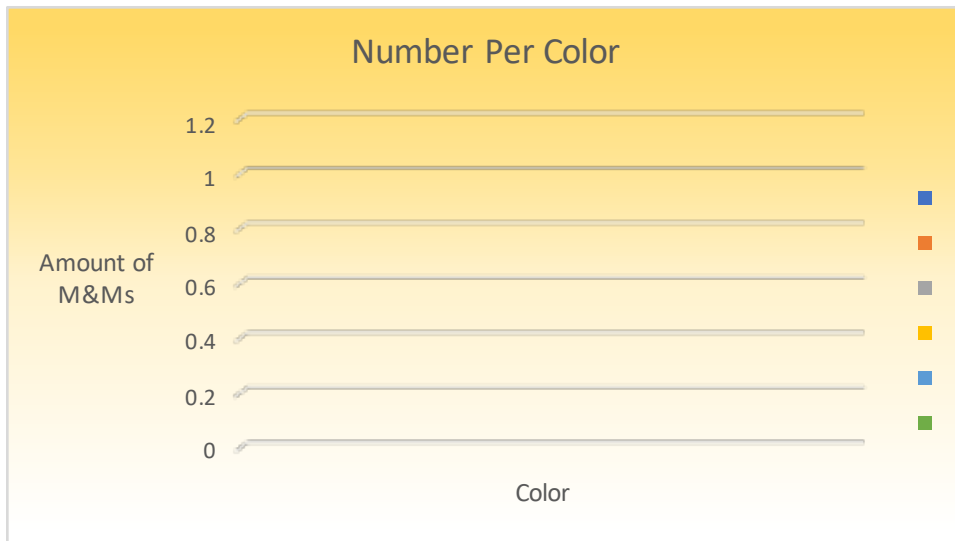

Regular M&M's							
							sum
							0
							0
							0
							0
							0
							0
average	0	0	0	0	0	0	0

Number Per Color

Peanut M&M's						
						sum
						0
						0
						0
						0
						0
						0
average	0	0	0	0	0	0

	sum
	0
	0
	0
	0
	0
	0
0	0

Number Per Student

-
-
-
-
-
-

Student

Comparison					
	average per student	Average Red	Average Orange	Average Green	Average Blue
Regular	0	0	0	0	0
Peanut	0	0	0	0	0
Peanut Butter	0	0	0	0	0
Average	0	0	0	0	0