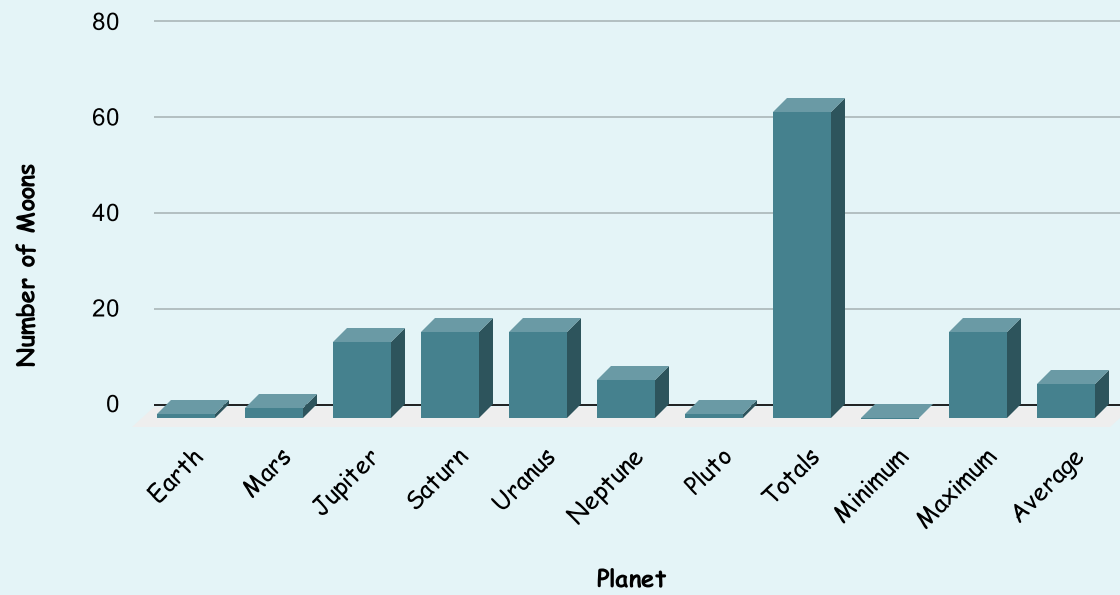

Planetary Facts			
Mercury	0	59	88
Venus	0	243	225
Earth	1	1	1
Mars	2	1.04	2
Jupiter	16	0.42	12
Saturn	18	0.42	29
Uranus	18	0.71	84
Neptune	8	0.79	165
Pluto	1	6	248
Totals	64	312	854
Minimum	0	0.42	1
Maximum	18	243	248
Average	7.11	34.71	94.89
	Moons	Length of Day	Length of Year

Number of Moons for Each Planet

Length of One Day (Measured in Earth Days)