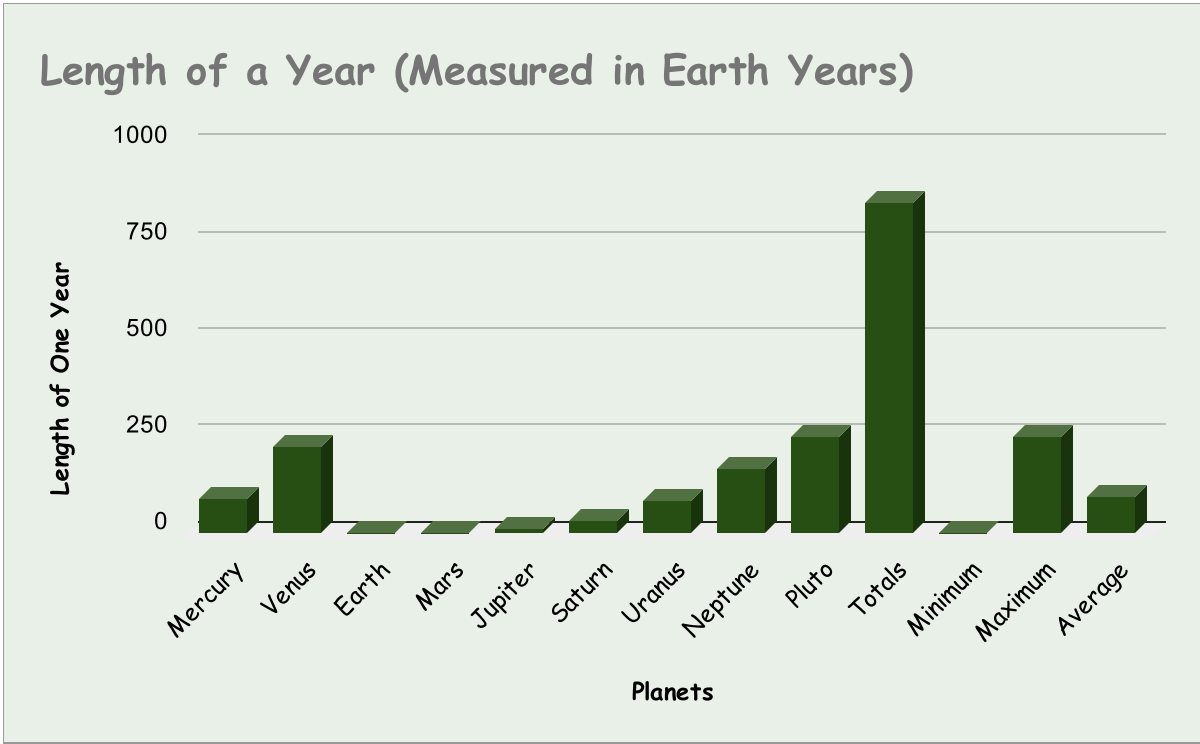

Planetary Facts			
Mercury	0	59	88
Venus	0	243	225
Earth	1	1	1
Mars	2	1.04	2
Jupiter	16	0.42	12
Saturn	18	0.42	29
Uranus	18	0.71	84
Neptune	8	0.79	165
Pluto	1	6	248
Totals	64	312	854
Minimum	0	0.42	1
Maximum	18	243	248
Average	7.11	34.71	94.89
	Moons	Length of Day	Length of Year

Number of Moons for Each Planet

Length of One Day (Measured in Earth Days)