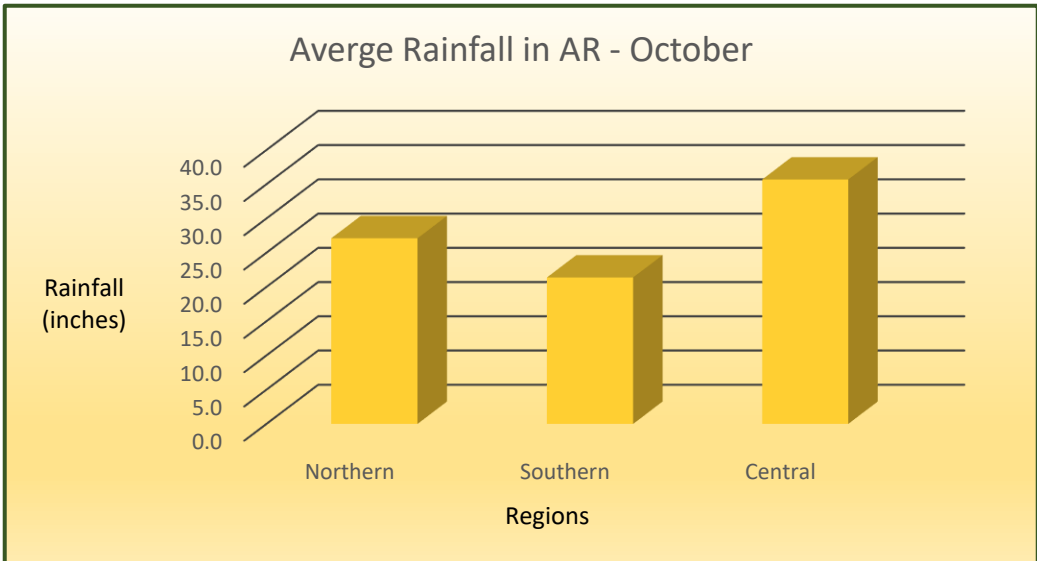

Annual Rainfall in Central AR - July

Annual Rainfall in Central AR - October

Annual Rainfall in Central AR - December

Comparison					
	January	April	July	October	December
Northern	21.8	26.2	19.7	27.1	27.1
Southern	17.7	18.9	15.0	21.4	23.0
Central	24.5	34.3	28.6	35.7	34.2
Monthly Average	21.3	26.5	21.1	28.1	28.1