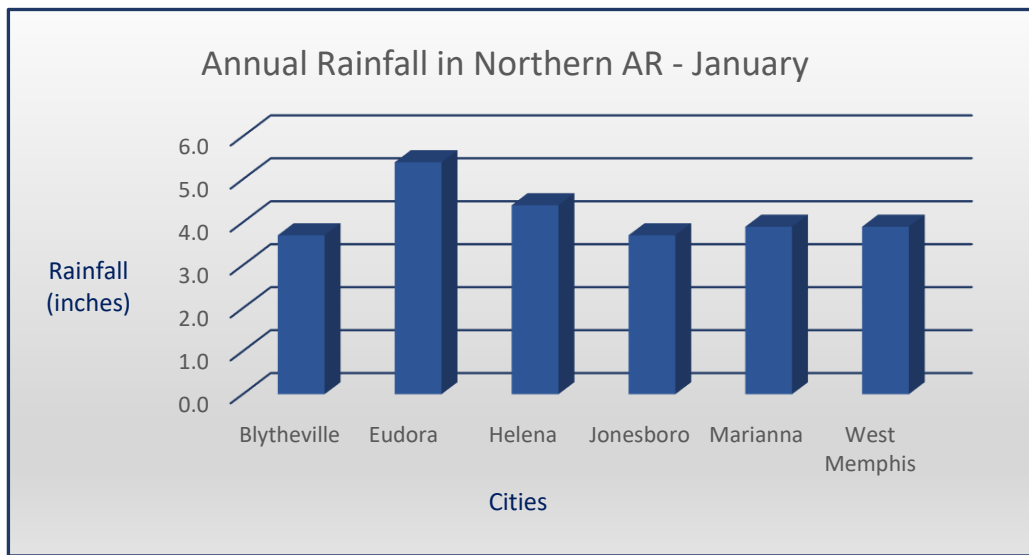

Annual Rainfall in Northern Arkansas in Inches

Cities	January	April	July	October	December	City Average
Blytheville	3.7	4.9	4.0	4.1	5.1	4.4
Eudora	5.4	5.5	3.9	4.8	5.7	5.1
Helena	4.4	5.0	4.0	3.9	5.2	4.5
Jonesboro	3.7	4.9	3.4	4.5	4.6	4.2
Marianna	3.9	5.0	3.8	4.1	5.5	4.5
West Memphis	3.9	5.2	3.6	4.1	6.0	4.6
Month Average	21.8	26.2	19.7	22.1	27.1	23.4