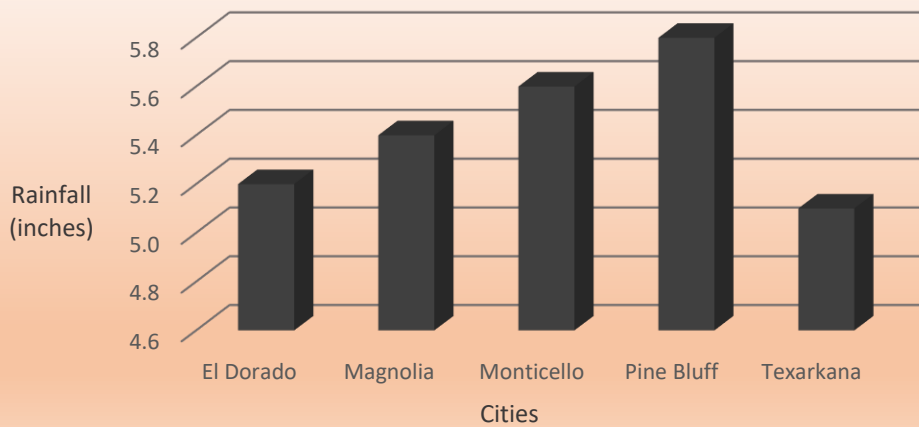

Annual Rainfall in Northern AR - July

Annual Rainfall in Northern AR - October

Annual Rainfall in Northern AR - December

Annual Rainfall in Southern Arkansas in Inches

Cities	January	April	July	October	December	City Average
El Dorado	4.3	4.1	3.6	5.2	5.2	4.5
Magnolia	4.1	4.3	3.0	5.5	5.4	4.5
Monticello	4.7	4.8	3.6	4.6	5.6	4.7
Pine Bluff	3.9	4.9	4.1	5.1	5.8	4.8
Texarkana	3.4	3.9	3.4	4.9	5.1	4.1
Month Average	17.7	18.9	15.0	21.4	23.0	19.2

Annual Rainfall in Southern AR - July

Annual Rainfall in Southern AR - October

Annual Rainfall in Southern AR - December

Annual Rainfall in Central Arkansas in Inches

Cities	January	April	July	October	December	City Average
Blue Mt. Lake Dam	3.3	4.4	3.4	4.2	4.5	4.0
Fort Smith	2.8	4.3	3.3	4.3	3.3	3.6
Hot Springs	3.4	4.7	4.6	5.6	5.2	4.7
Lake Ouachita Dam	3.8	5.0	4.6	5.3	5.4	4.8
Little Rock	3.6	5.1	3.3	4.9	5.0	4.4
Mena	3.7	5.4	5.1	6.0	5.2	5.1
North Little Rock	3.4	4.8	3.8	4.8	5.0	4.4
Searcy	3.6	5.0	3.7	4.7	5.0	4.4
Month Average	24.5	34.3	28.6	35.7	34.2	31.5