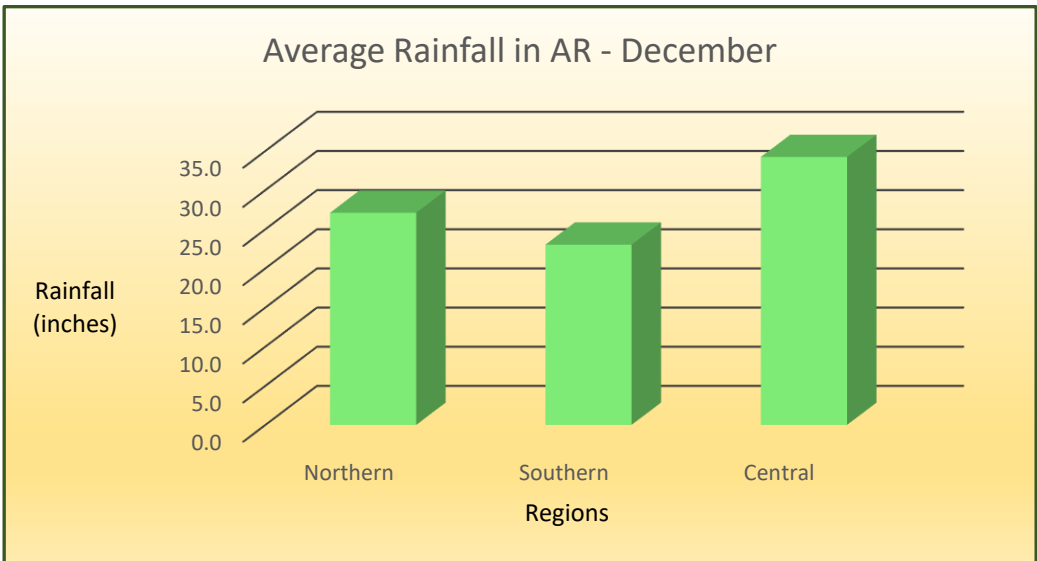

Annual Rainfall in Central AR - July

Annual Rainfall in Central AR - October

Annual Rainfall in Central AR - December

Comparison					
	January	April	July	October	December
Northern	21.8	26.2	19.7	27.1	27.1
Southern	17.7	18.9	15.0	21.4	23.0
Central	24.5	34.3	28.6	35.7	34.2
Monthly Average	21.3	26.5	21.1	28.1	28.1