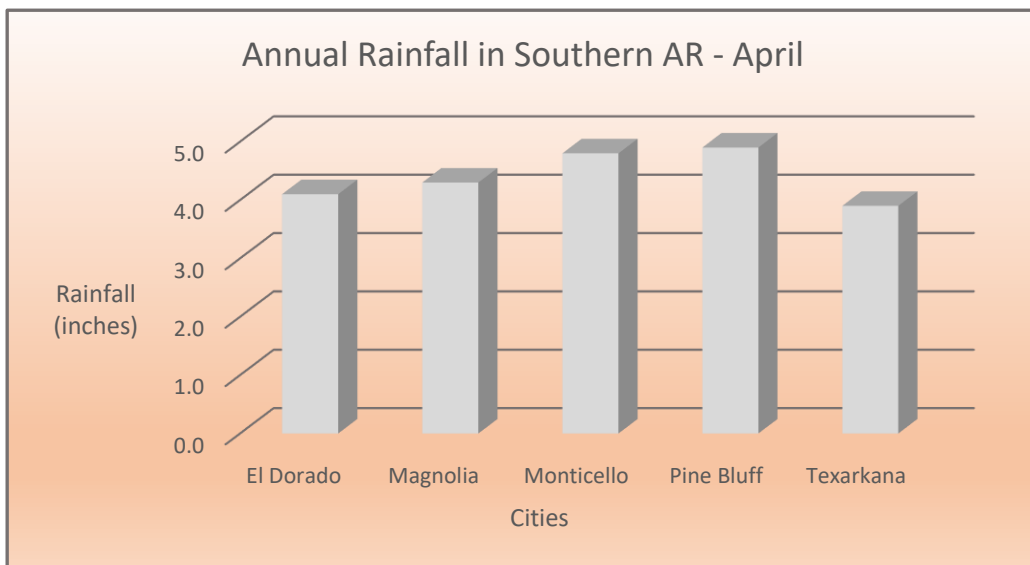

Annual Rainfall in Northern AR - July

Annual Rainfall in Northern AR - October

Annual Rainfall in Northern AR - December

Annual Rainfall in Southern Arkansas in Inches

Cities	January	April	July	October	December	City Average
El Dorado	4.3	4.1	3.6	5.2	5.2	4.5
Magnolia	4.1	4.3	3.0	5.5	5.4	4.5
Monticello	4.7	4.8	3.6	4.6	5.6	4.7
Pine Bluff	3.9	4.9	4.1	5.1	5.8	4.8
Texarkana	3.4	3.9	3.4	4.9	5.1	4.1
Month Average	17.7	18.9	15.0	21.4	23.0	19.2