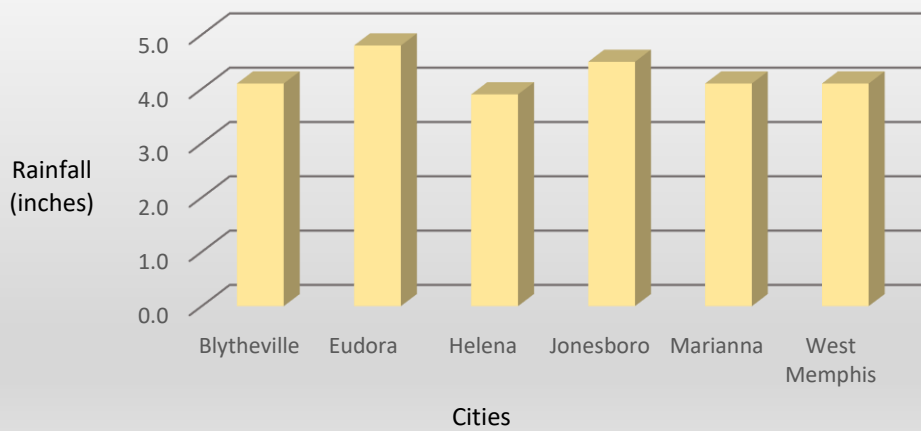

Annual Rainfall in Northern Arkansas in Inches

Cities	January	April	July	October	December	City Average
Blytheville	3.7	4.9	4.0	4.1	5.1	4.4
Eudora	5.4	5.5	3.9	4.8	5.7	5.1
Helena	4.4	5.0	4.0	3.9	5.2	4.5
Jonesboro	3.7	4.9	3.4	4.5	4.6	4.2
Marianna	3.9	5.0	3.8	4.1	5.5	4.5
West Memphis	3.9	5.2	3.6	4.1	6.0	4.6
Month Average	21.8	26.2	19.7	22.1	27.1	23.4

Annual Rainfall in Northern AR - July

Annual Rainfall in Northern AR - October

Annual Rainfall in Northern AR - December

Annual Rainfall in Southern Arkansas in Inches

Cities	January	April	July	October	December	City Average
El Dorado	4.3	4.1	3.6	5.2	5.2	4.5
Magnolia	4.1	4.3	3.0	5.5	5.4	4.5
Monticello	4.7	4.8	3.6	4.6	5.6	4.7
Pine Bluff	3.9	4.9	4.1	5.1	5.8	4.8
Texarkana	3.4	3.9	3.4	4.9	5.1	4.1
Month Average	17.7	18.9	15.0	21.4	23.0	19.2