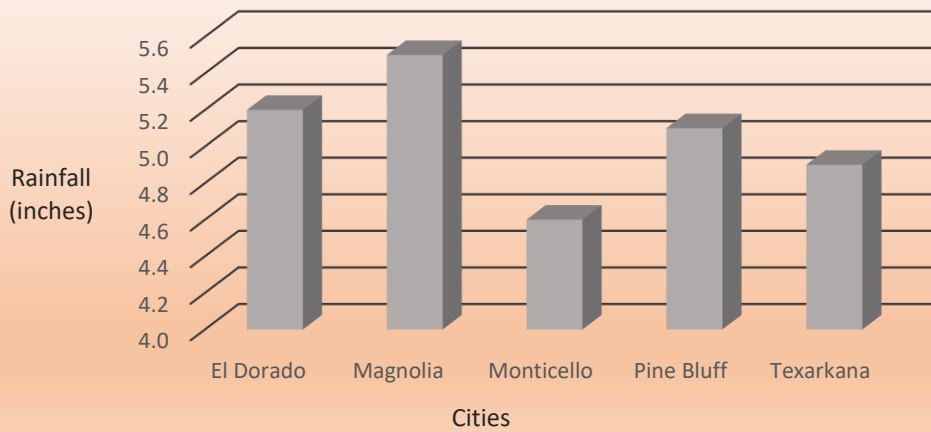

Annual Rainfall in Northern AR - July

Annual Rainfall in Northern AR - October

Annual Rainfall in Northern AR - December

Annual Rainfall in Southern Arkansas in Inches

Cities	January	April	July	October	December	City Average
El Dorado	4.3	4.1	3.6	5.2	5.2	4.5
Magnolia	4.1	4.3	3.0	5.5	5.4	4.5
Monticello	4.7	4.8	3.6	4.6	5.6	4.7
Pine Bluff	3.9	4.9	4.1	5.1	5.8	4.8
Texarkana	3.4	3.9	3.4	4.9	5.1	4.1
Month Average	17.7	18.9	15.0	21.4	23.0	19.2

Annual Rainfall in Southern AR - July

Annual Rainfall in Southern AR - October

Annual Rainfall in Southern AR - December

Annual Rainfall in Central Arkansas in Inches

Cities	January	April	July	October	December	City Average
Blue Mt. Lake Dam	3.3	4.4	3.4	4.2	4.5	4.0
Fort Smith	2.8	4.3	3.3	4.3	3.3	3.6
Hot Springs	3.4	4.7	4.6	5.6	5.2	4.7
Lake Ouachita Dam	3.8	5.0	4.6	5.3	5.4	4.8
Little Rock	3.6	5.1	3.3	4.9	5.0	4.4
Mena	3.7	5.4	5.1	6.0	5.2	5.1
North Little Rock	3.4	4.8	3.8	4.8	5.0	4.4
Searcy	3.6	5.0	3.7	4.7	5.0	4.4
Month Average	24.5	34.3	28.6	35.7	34.2	31.5