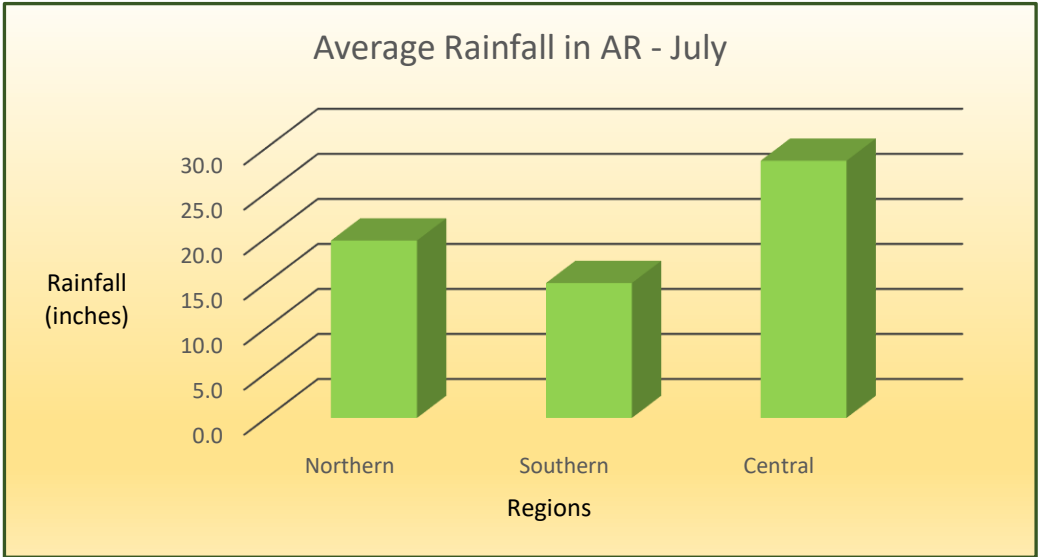

Annual Rainfall in Central AR - July

Annual Rainfall in Central AR - October

Annual Rainfall in Central AR - December

Comparison					
	January	April	July	October	December
Northern	21.8	26.2	19.7	27.1	27.1
Southern	17.7	18.9	15.0	21.4	23.0
Central	24.5	34.3	28.6	35.7	34.2
Monthly Average	21.3	26.5	21.1	28.1	28.1