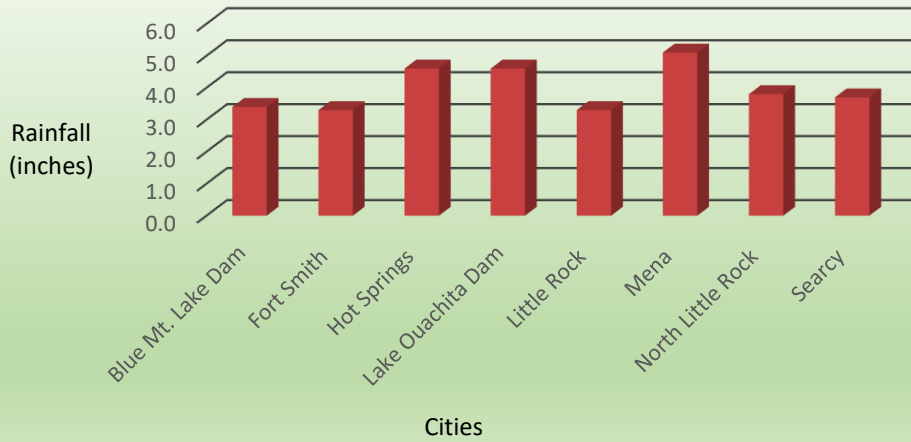

Annual Rainfall in Central AR - July