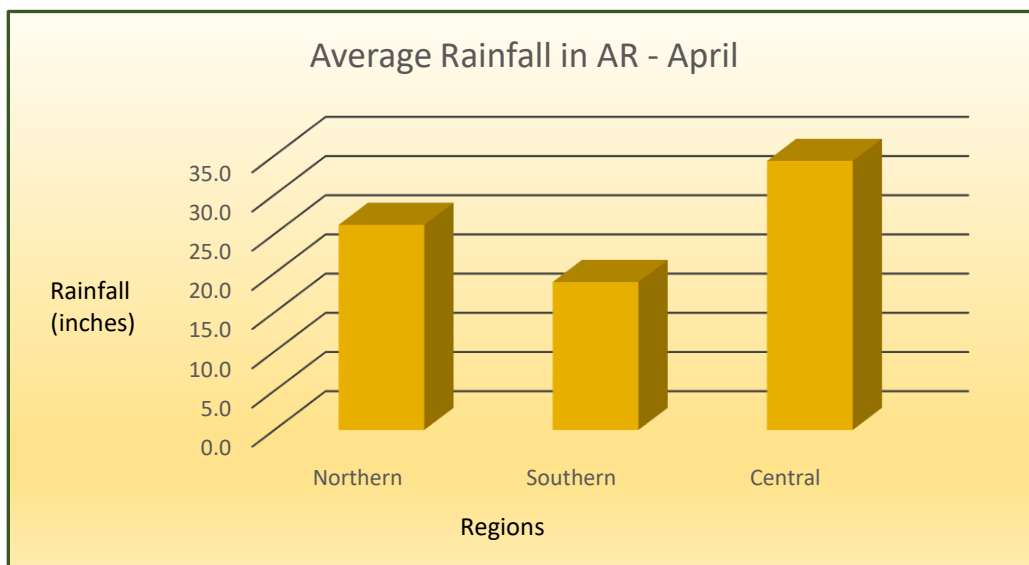

Annual Rainfall in Central AR - July

Annual Rainfall in Central AR - October

Annual Rainfall in Central AR - December

Comparison					
	January	April	July	October	December
Northern	21.8	26.2	19.7	27.1	27.1
Southern	17.7	18.9	15.0	21.4	23.0
Central	24.5	34.3	28.6	35.7	34.2
Monthly Average	21.3	26.5	21.1	28.1	28.1