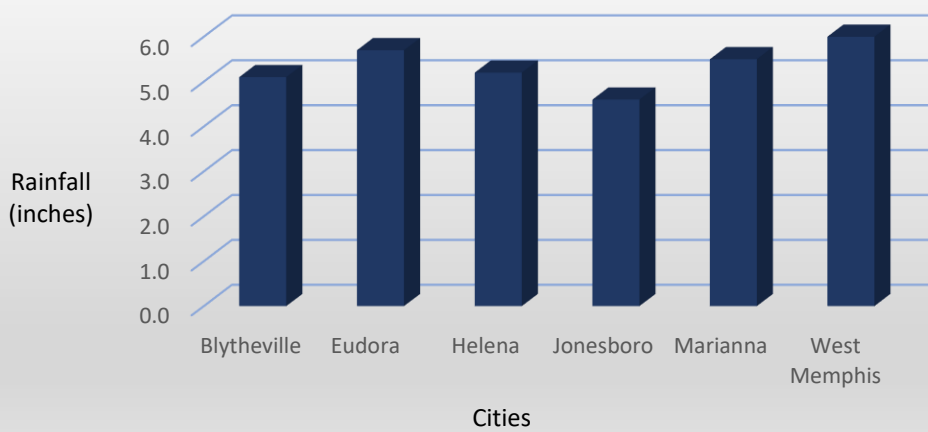

Annual Rainfall in Northern AR - December