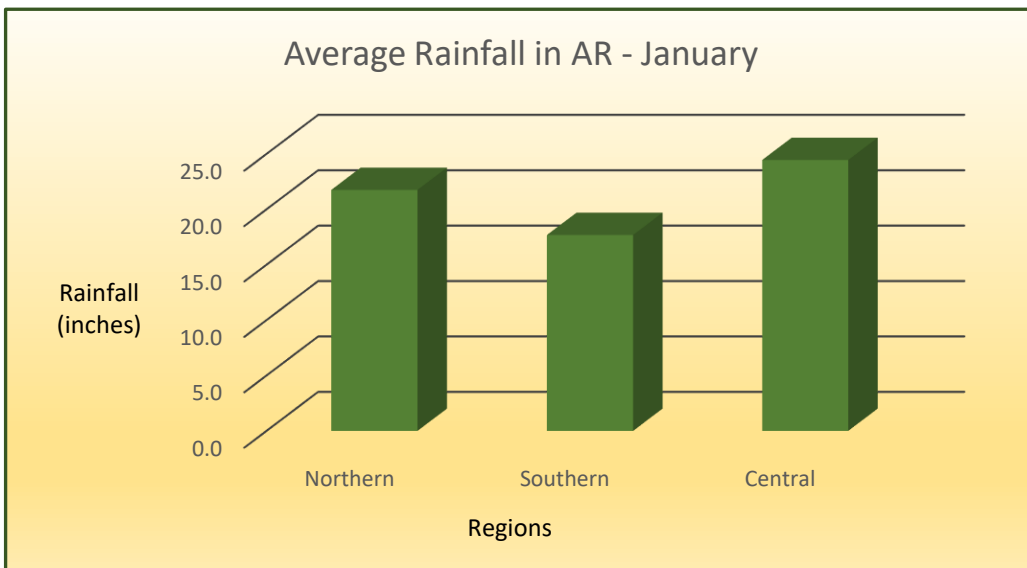

Annual Rainfall in Central AR - July

Annual Rainfall in Central AR - October

Annual Rainfall in Central AR - December

Comparison					
	January	April	July	October	December
Northern	21.8	26.2	19.7	27.1	27.1
Southern	17.7	18.9	15.0	21.4	23.0
Central	24.5	34.3	28.6	35.7	34.2
Monthly Average	21.3	26.5	21.1	28.1	28.1