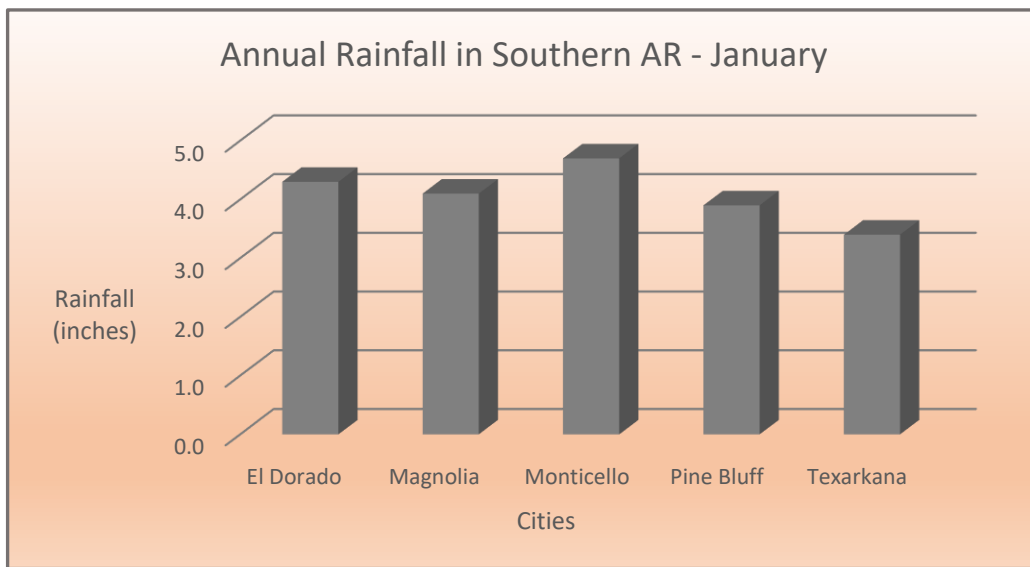

Annual Rainfall in Northern AR - July

Annual Rainfall in Northern AR - October

Annual Rainfall in Northern AR - December

Annual Rainfall in Southern Arkansas in Inches

Cities	January	April	July	October	December	City Average
El Dorado	4.3	4.1	3.6	5.2	5.2	4.5
Magnolia	4.1	4.3	3.0	5.5	5.4	4.5
Monticello	4.7	4.8	3.6	4.6	5.6	4.7
Pine Bluff	3.9	4.9	4.1	5.1	5.8	4.8
Texarkana	3.4	3.9	3.4	4.9	5.1	4.1
Month Average	17.7	18.9	15.0	21.4	23.0	19.2