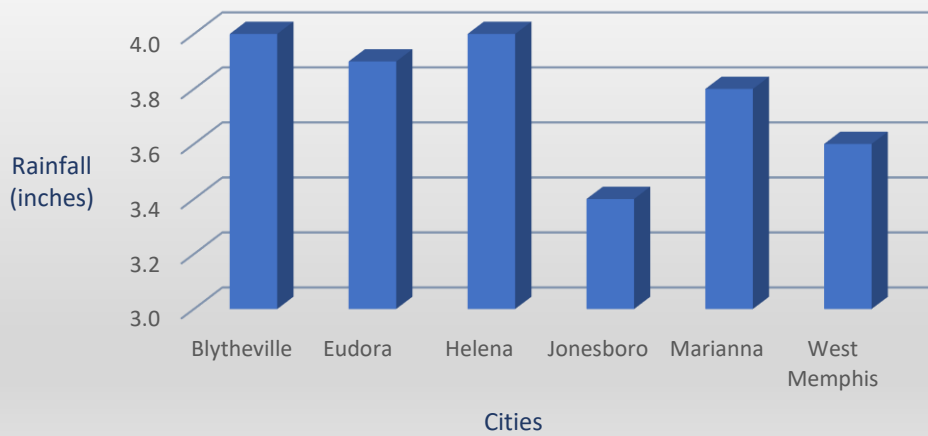

Annual Rainfall in Northern AR - July