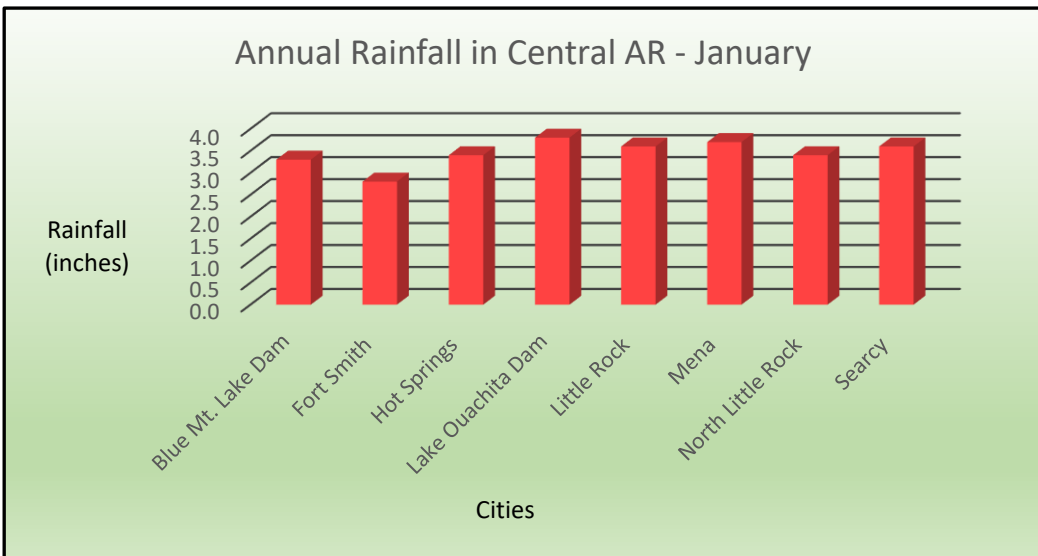

Annual Rainfall in Southern AR - July

Annual Rainfall in Southern AR - October

Annual Rainfall in Southern AR - December

Annual Rainfall in Central Arkansas in Inches

Cities	January	April	July	October	December	City Average
Blue Mt. Lake Dam	3.3	4.4	3.4	4.2	4.5	4.0
Fort Smith	2.8	4.3	3.3	4.3	3.3	3.6
Hot Springs	3.4	4.7	4.6	5.6	5.2	4.7
Lake Ouachita Dam	3.8	5.0	4.6	5.3	5.4	4.8
Little Rock	3.6	5.1	3.3	4.9	5.0	4.4
Mena	3.7	5.4	5.1	6.0	5.2	5.1
North Little Rock	3.4	4.8	3.8	4.8	5.0	4.4
Searcy	3.6	5.0	3.7	4.7	5.0	4.4
Month Average	24.5	34.3	28.6	35.7	34.2	31.5