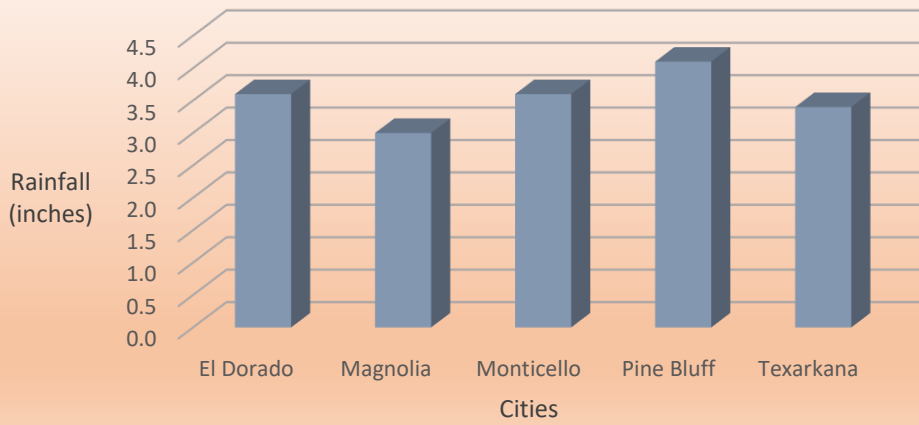

Annual Rainfall in Northern AR - July

Annual Rainfall in Northern AR - October

Annual Rainfall in Northern AR - December

Annual Rainfall in Southern Arkansas in Inches

Cities	January	April	July	October	December	City Average
El Dorado	4.3	4.1	3.6	5.2	5.2	4.5
Magnolia	4.1	4.3	3.0	5.5	5.4	4.5
Monticello	4.7	4.8	3.6	4.6	5.6	4.7
Pine Bluff	3.9	4.9	4.1	5.1	5.8	4.8
Texarkana	3.4	3.9	3.4	4.9	5.1	4.1
Month Average	17.7	18.9	15.0	21.4	23.0	19.2

Annual Rainfall in Southern AR - July

Annual Rainfall in Southern AR - October

Annual Rainfall in Southern AR - December

Annual Rainfall in Central Arkansas in Inches

Cities	January	April	July	October	December	City Average
Blue Mt. Lake Dam	3.3	4.4	3.4	4.2	4.5	4.0
Fort Smith	2.8	4.3	3.3	4.3	3.3	3.6
Hot Springs	3.4	4.7	4.6	5.6	5.2	4.7
Lake Ouachita Dam	3.8	5.0	4.6	5.3	5.4	4.8
Little Rock	3.6	5.1	3.3	4.9	5.0	4.4
Mena	3.7	5.4	5.1	6.0	5.2	5.1
North Little Rock	3.4	4.8	3.8	4.8	5.0	4.4
Searcy	3.6	5.0	3.7	4.7	5.0	4.4
Month Average	24.5	34.3	28.6	35.7	34.2	31.5