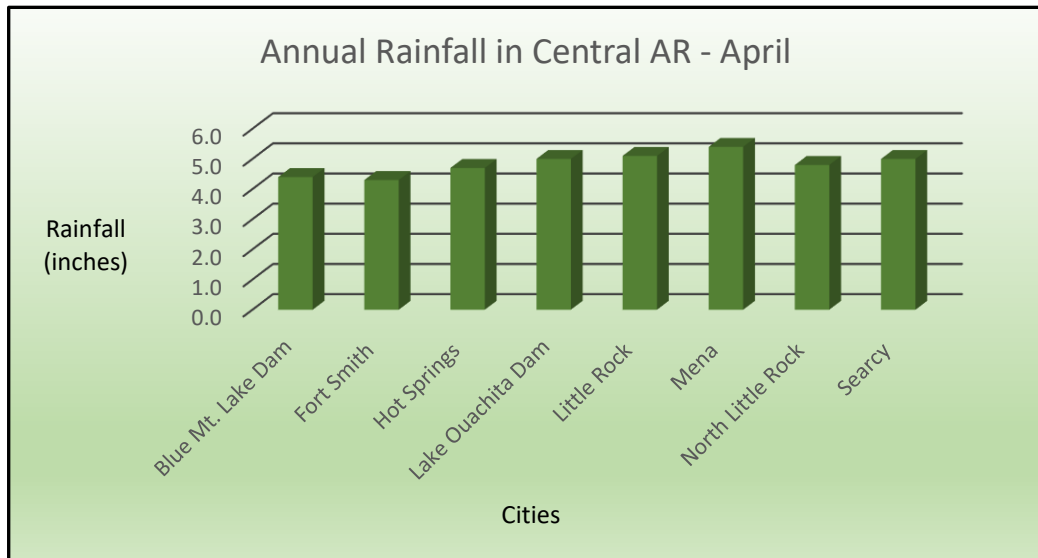

Annual Rainfall in Southern AR - July

Annual Rainfall in Southern AR - October

Annual Rainfall in Southern AR - December

Annual Rainfall in Central Arkansas in Inches

Cities	January	April	July	October	December	City Average
Blue Mt. Lake Dam	3.3	4.4	3.4	4.2	4.5	4.0
Fort Smith	2.8	4.3	3.3	4.3	3.3	3.6
Hot Springs	3.4	4.7	4.6	5.6	5.2	4.7
Lake Ouachita Dam	3.8	5.0	4.6	5.3	5.4	4.8
Little Rock	3.6	5.1	3.3	4.9	5.0	4.4
Mena	3.7	5.4	5.1	6.0	5.2	5.1
North Little Rock	3.4	4.8	3.8	4.8	5.0	4.4
Searcy	3.6	5.0	3.7	4.7	5.0	4.4
Month Average	24.5	34.3	28.6	35.7	34.2	31.5