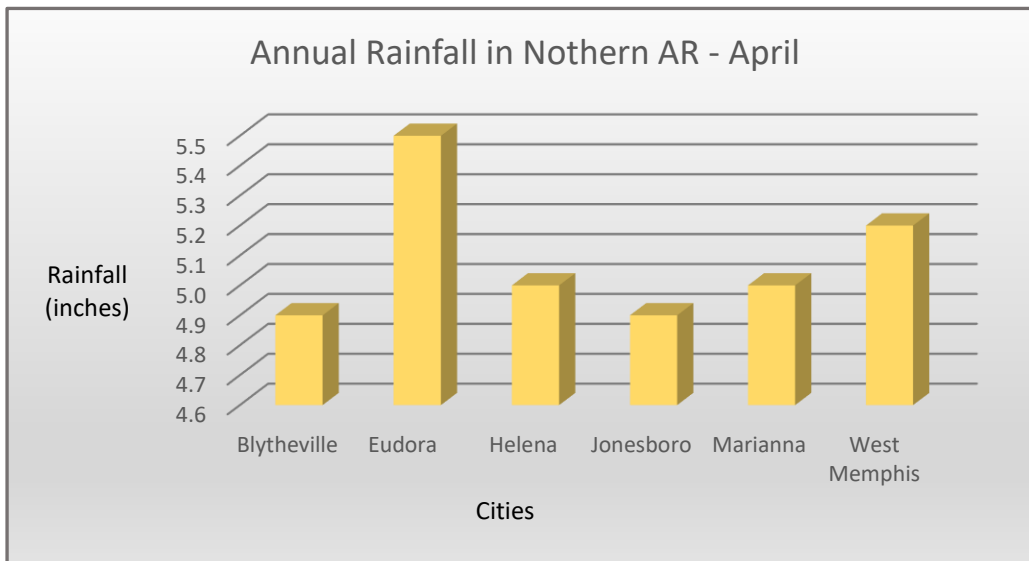

Annual Rainfall in Northern Arkansas in Inches

Cities	January	April	July	October	December	City Average
Blytheville	3.7	4.9	4.0	4.1	5.1	4.4
Eudora	5.4	5.5	3.9	4.8	5.7	5.1
Helena	4.4	5.0	4.0	3.9	5.2	4.5
Jonesboro	3.7	4.9	3.4	4.5	4.6	4.2
Marianna	3.9	5.0	3.8	4.1	5.5	4.5
West Memphis	3.9	5.2	3.6	4.1	6.0	4.6
Month Average	21.8	26.2	19.7	22.1	27.1	23.4