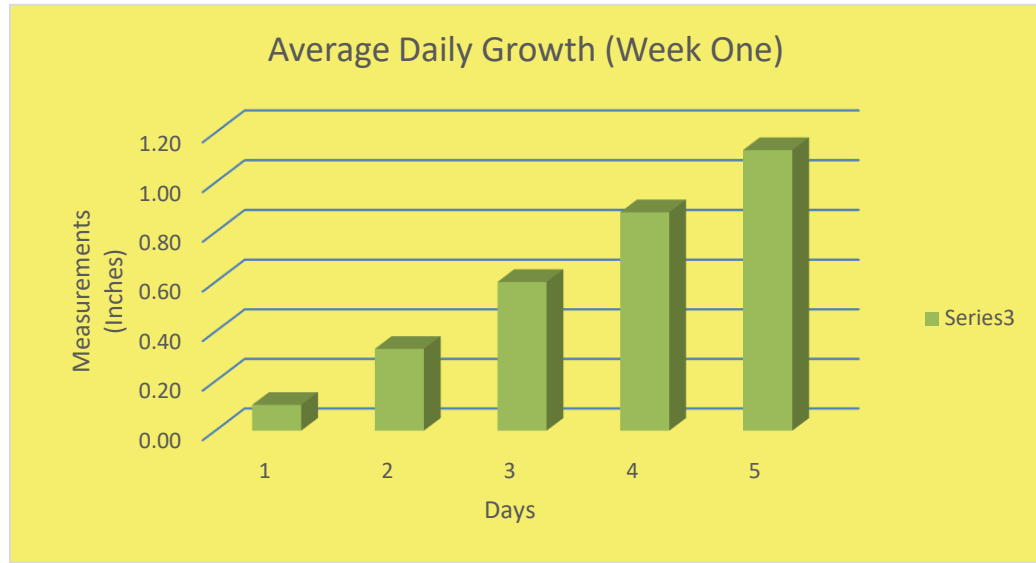

Plant Three Measurements (Week 1)

Students	Day 1	Day 2	Day 3	Day 4	Day 5	Average Weekly Growth
Corey	0.1	0.2	0.55	0.80	1.10	0.55
Jensen	0.1	0.25	0.6	0.85	1.05	0.57
Dean	0.08	0.2	0.3	0.65	0.90	0.43
Sara	0.23	0.45	0.7	0.90	1.15	0.69
Erika	0.01	0.55	0.85	1.20	1.45	0.81
Average Daily Growth (inches)	0.10	0.33	0.60	0.88	1.13	0.61

Plant Three Measurements (Week 2)

Students	Day 1	Day 2	Day 3	Day 4	Day 5	Average Weekly Growth (inches)
Corey	1.5	1.6	1.8	1.95	2	1.77
Jensen	1.45	1.8	2.1	2.4	2.5	2.05
Dean	1.25	1.66	1.99	2.3	2.5	1.94
Sara	1.5	1.85	2.15	2.55	2.85	2.18
Erika	1.9	2.2	2.5	2.88	3	2.496
Average Daily Growth (Inches)	1.52	1.822	2.108	2.416	2.57	2.0872