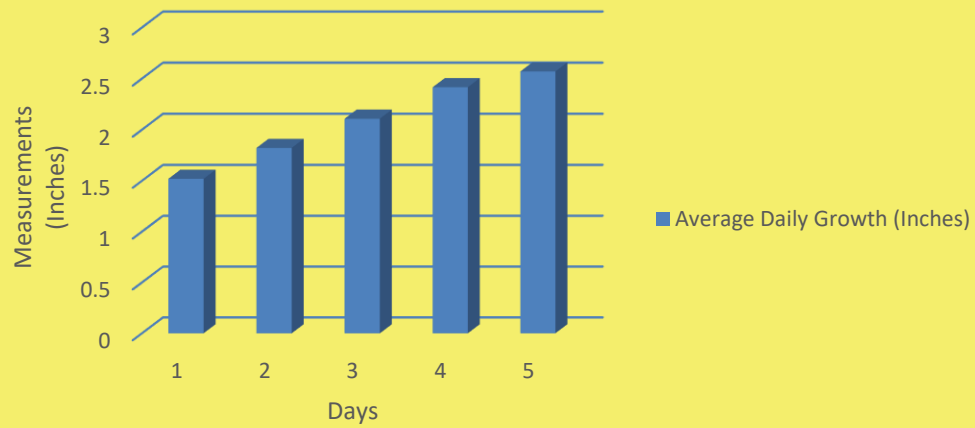

Average Daily Growth (Week Two)