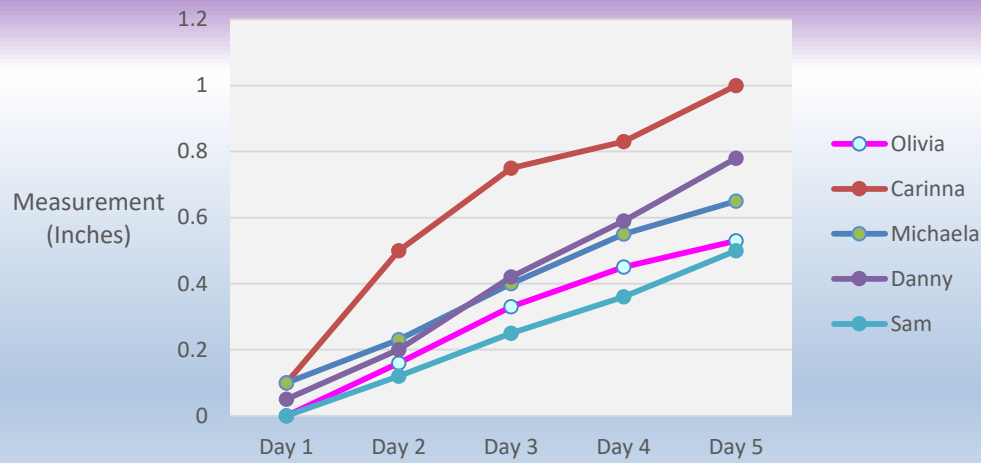

### Average Weekly Growth (Week 2)

### Average Daily Growth (Week Two)

Plant Two Measurements (Week 1)						
Students	Day 1	Day 2	Day 3	Day 4	Day 5	Average Weekly Growth
Olivia	0	0.16	0.33	0.45	0.53	0.29
Carinna	0.1	0.5	0.75	0.83	1.00	0.64
Michaela	0.1	0.23	0.4	0.55	0.65	0.39
Danny	0.05	0.2	0.42	0.59	0.78	0.41
Sam	0	0.12	0.25	0.36	0.50	0.25
Average Daily Growth (inches)	0.05	0.24	0.43	0.56	0.69	0.39

Plant Two Measurements (Week 2)						
Students	Day 1	Day 2	Day 3	Day 4	Day 5	Average Weekly Growth (inches)
Olivia	0.85	0.93	1	1.15	1.35	1.056
Carinna	1.25	1.34	1.55	1.7	1.95	1.558
Michaela	0.95	1.02	1.33	1.5	1.62	1.284
Danny	1.1	1.25	1.35	1.55	1.75	1.4
Sam	0.85	0.96	1.2	1.3	1.63	1.188
Average Daily Growth (Inches)	1	1.1	1.286	1.44	1.66	1.2972

### Plant Two Measurements (Week 1)