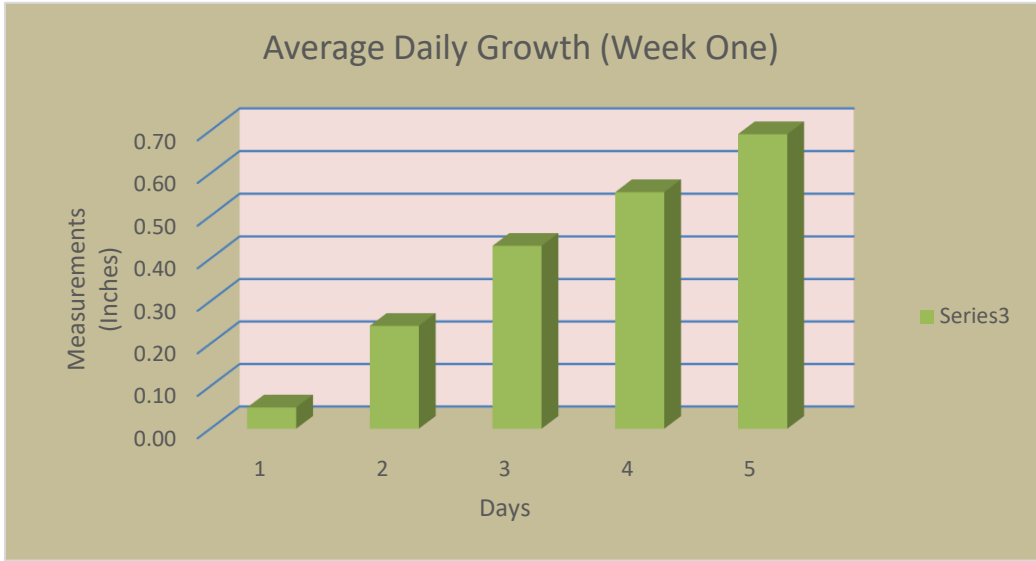

Plant Two Measurements (Week 1)						
Students	Day 1	Day 2	Day 3	Day 4	Day 5	Average Weekly Growth
Olivia	0	0.16	0.33	0.45	0.53	0.29
Carinna	0.1	0.5	0.75	0.83	1.00	0.64
Michaela	0.1	0.23	0.4	0.55	0.65	0.39
Danny	0.05	0.2	0.42	0.59	0.78	0.41
Sam	0	0.12	0.25	0.36	0.50	0.25
Average Daily Growth (inches)	0.05	0.24	0.43	0.56	0.69	0.39

Plant Two Measurements (Week 2)						
Students	Day 1	Day 2	Day 3	Day 4	Day 5	Average Weekly Growth (inches)
Olivia	0.85	0.93	1	1.15	1.35	1.056
Carinna	1.25	1.34	1.55	1.7	1.95	1.558
Michaela	0.95	1.02	1.33	1.5	1.62	1.284
Danny	1.1	1.25	1.35	1.55	1.75	1.4
Sam	0.85	0.96	1.2	1.3	1.63	1.188
Average Daily Growth (Inches)	1	1.1	1.286	1.44	1.66	1.2972