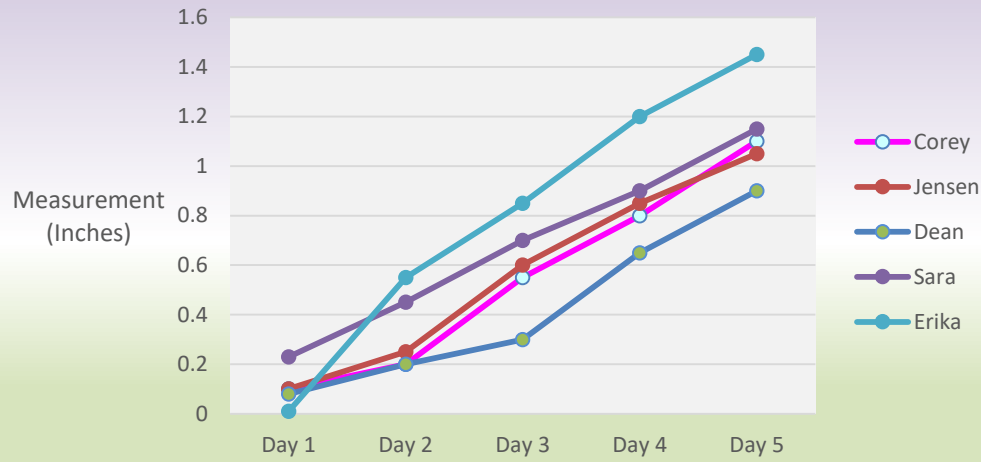

Plant Three Measurements (Week 1)