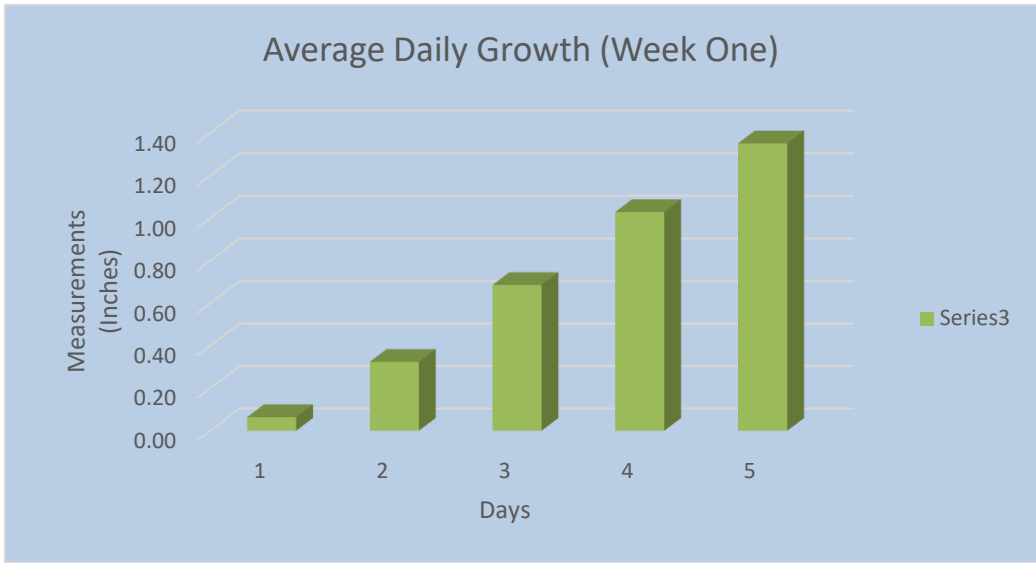

### Plant One Measurements (Week 1)

Students	Day 1	Day 2	Day 3	Day 4	Day 5	Average Weekly Growth
Sally	0.1	0.25	0.6	1.01	1.22	0.64
John	0.15	0.5	0.83	1.12	1.30	0.78
Jace	0.05	0.3	0.63	1.00	1.44	0.68
Caroline	0	0.25	0.62	0.90	1.39	0.63
Chandler	0.02	0.32	0.75	1.11	1.40	0.72
Average Daily Growth (inches)	0.06	0.32	0.69	1.03	1.35	0.69

### Plant One Measurements (Week 2)

Students	Day 1	Day 2	Day 3	Day 4	Day 5	Average Weekly Growth (inches)
Sally	2.1	2.33	2.6	2.83	2.98	2.568
John	2.9	3.03	3.25	3.38	3.55	3.222
Jace	3	3.12	3.35	3.6	3.8	3.374
Caroline	2	2.3	2.62	2.82	2.96	2.54
Chandler	2.05	2.2	2.25	2.49	2.68	2.334
Average Daily Growth (Inches)	2.41	2.596	2.814	3.024	3.194	2.8076