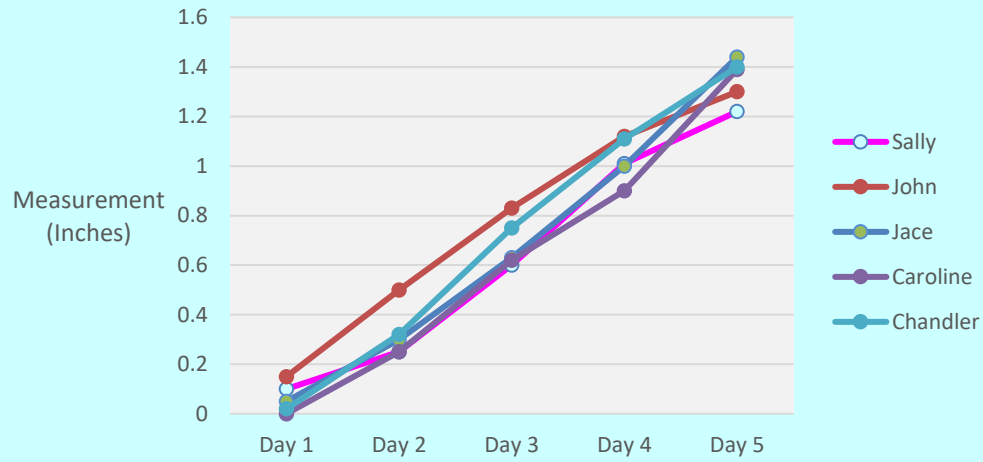

### Plant One Measurements (Week 1)

Students	Day 1	Day 2	Day 3	Day 4	Day 5	Average Weekly Growth
Sally	0.1	0.25	0.6	1.01	1.22	0.64
John	0.15	0.5	0.83	1.12	1.30	0.78
Jace	0.05	0.3	0.63	1.00	1.44	0.68
Caroline	0	0.25	0.62	0.90	1.39	0.63
Chandler	0.02	0.32	0.75	1.11	1.40	0.72
Average Daily Growth (inches)	0.06	0.32	0.69	1.03	1.35	0.69

### Plant One Measurements (Week 2)

Students	Day 1	Day 2	Day 3	Day 4	Day 5	Average Weekly Growth (inches)
Sally	2.1	2.33	2.6	2.83	2.98	2.568
John	2.9	3.03	3.25	3.38	3.55	3.222
Jace	3	3.12	3.35	3.6	3.8	3.374
Caroline	2	2.3	2.62	2.82	2.96	2.54
Chandler	2.05	2.2	2.25	2.49	2.68	2.334
Average Daily Growth (Inches)	2.41	2.596	2.814	3.024	3.194	2.8076

### Plant One Measurements (Week 1)