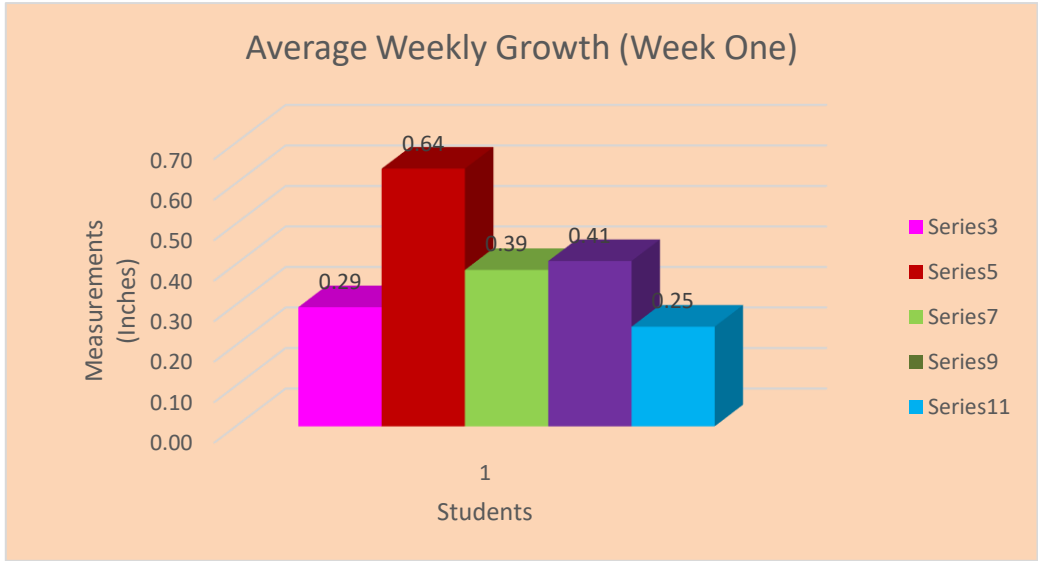

Plant Two Measurements (Week 1)						
Students	Day 1	Day 2	Day 3	Day 4	Day 5	Average Weekly Growth
Olivia	0	0.16	0.33	0.45	0.53	0.29
Carinna	0.1	0.5	0.75	0.83	1.00	0.64
Michaela	0.1	0.23	0.4	0.55	0.65	0.39
Danny	0.05	0.2	0.42	0.59	0.78	0.41
Sam	0	0.12	0.25	0.36	0.50	0.25
Average Daily Growth (inches)	0.05	0.24	0.43	0.56	0.69	0.39

Plant Two Measurements (Week 2)						
Students	Day 1	Day 2	Day 3	Day 4	Day 5	Average Weekly Growth (inches)
Olivia	0.85	0.93	1	1.15	1.35	1.056
Carinna	1.25	1.34	1.55	1.7	1.95	1.558
Michaela	0.95	1.02	1.33	1.5	1.62	1.284
Danny	1.1	1.25	1.35	1.55	1.75	1.4
Sam	0.85	0.96	1.2	1.3	1.63	1.188
Average Daily Growth (Inches)	1	1.1	1.286	1.44	1.66	1.2972