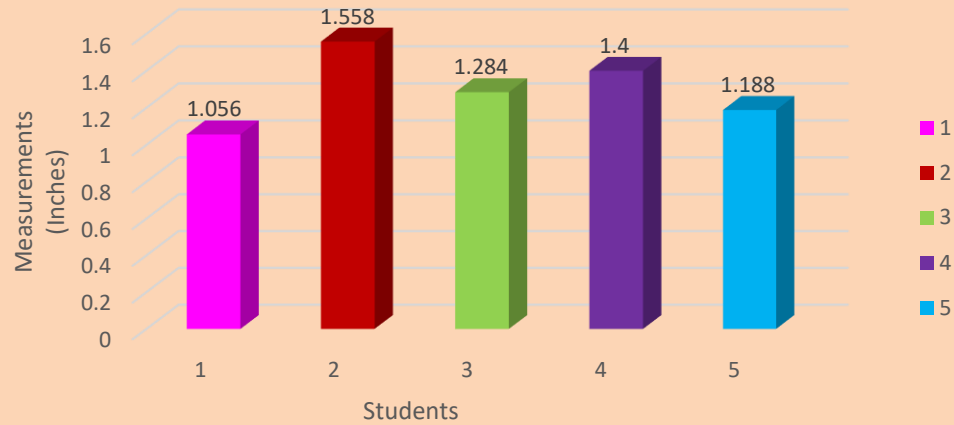

Average Weekly Growth (Week 2)