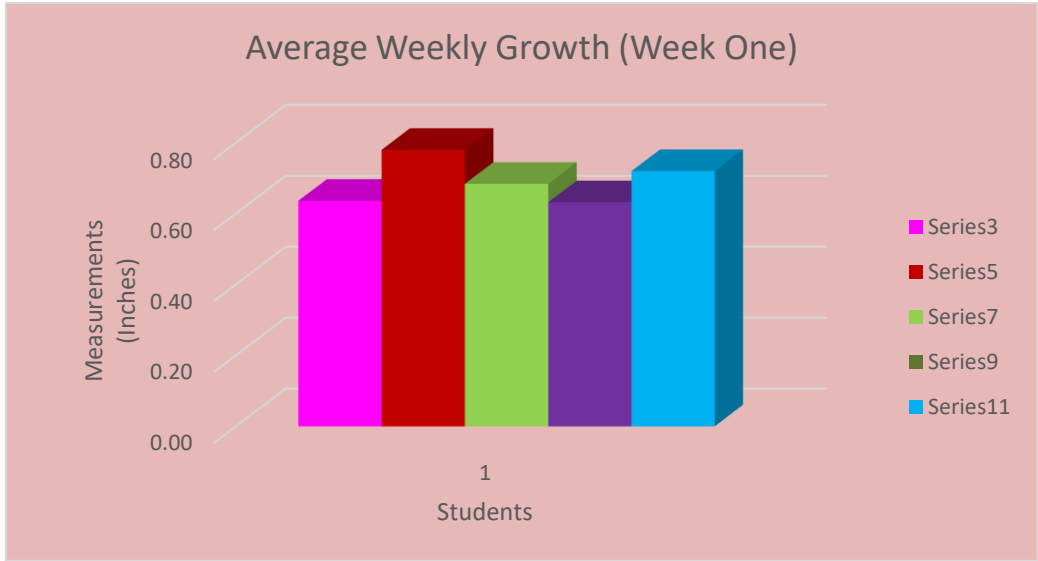

### Plant One Measurements (Week 1)

Students	Day 1	Day 2	Day 3	Day 4	Day 5	Average Weekly Growth
Sally	0.1	0.25	0.6	1.01	1.22	0.64
John	0.15	0.5	0.83	1.12	1.30	0.78
Jace	0.05	0.3	0.63	1.00	1.44	0.68
Caroline	0	0.25	0.62	0.90	1.39	0.63
Chandler	0.02	0.32	0.75	1.11	1.40	0.72
Average Daily Growth (inches)	0.06	0.32	0.69	1.03	1.35	0.69

### Plant One Measurements (Week 2)

Students	Day 1	Day 2	Day 3	Day 4	Day 5	Average Weekly Growth (inches)
Sally	2.1	2.33	2.6	2.83	2.98	2.568
John	2.9	3.03	3.25	3.38	3.55	3.222
Jace	3	3.12	3.35	3.6	3.8	3.374
Caroline	2	2.3	2.62	2.82	2.96	2.54
Chandler	2.05	2.2	2.25	2.49	2.68	2.334
Average Daily Growth (Inches)	2.41	2.596	2.814	3.024	3.194	2.8076