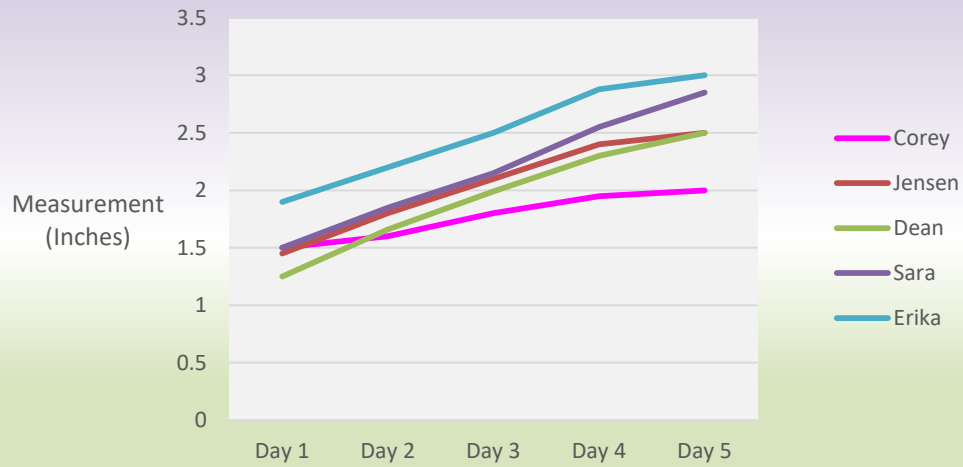

Plant Three Measurements (Week 2)