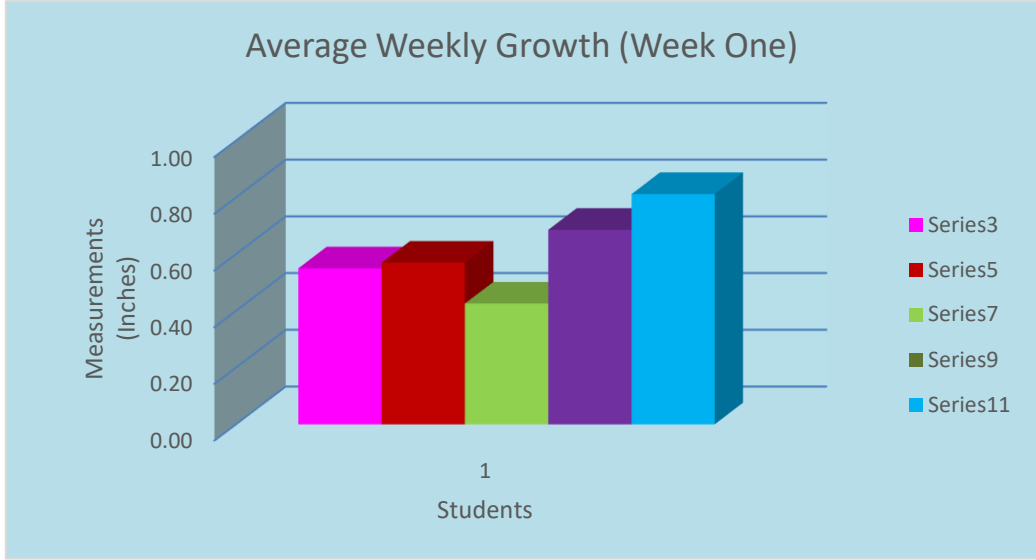

Plant Three Measurements (Week 1)

Students	Day 1	Day 2	Day 3	Day 4	Day 5	Average Weekly Growth
Corey	0.1	0.2	0.55	0.80	1.10	0.55
Jensen	0.1	0.25	0.6	0.85	1.05	0.57
Dean	0.08	0.2	0.3	0.65	0.90	0.43
Sara	0.23	0.45	0.7	0.90	1.15	0.69
Erika	0.01	0.55	0.85	1.20	1.45	0.81
Average Daily Growth (inches)	0.10	0.33	0.60	0.88	1.13	0.61

Plant Three Measurements (Week 2)

Students	Day 1	Day 2	Day 3	Day 4	Day 5	Average Weekly Growth (inches)
Corey	1.5	1.6	1.8	1.95	2	1.77
Jensen	1.45	1.8	2.1	2.4	2.5	2.05
Dean	1.25	1.66	1.99	2.3	2.5	1.94
Sara	1.5	1.85	2.15	2.55	2.85	2.18
Erika	1.9	2.2	2.5	2.88	3	2.496
Average Daily Growth (Inches)	1.52	1.822	2.108	2.416	2.57	2.0872