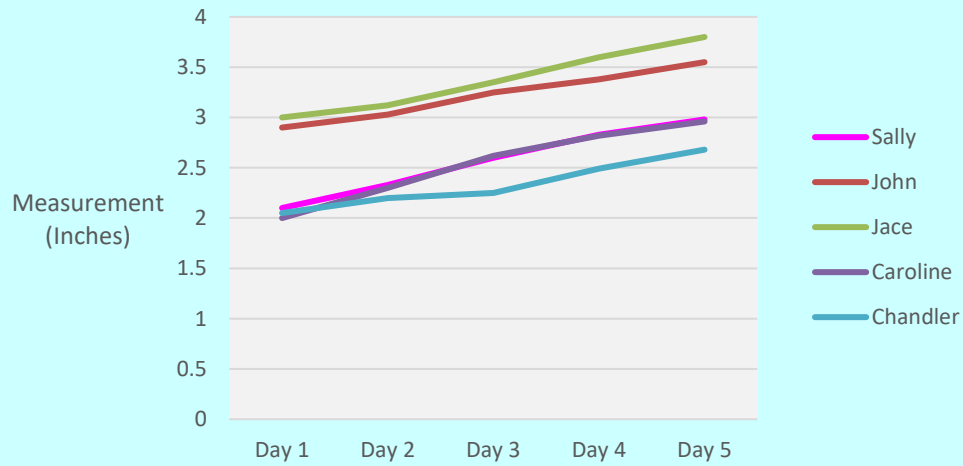

Plant One Measurements (Week 2)