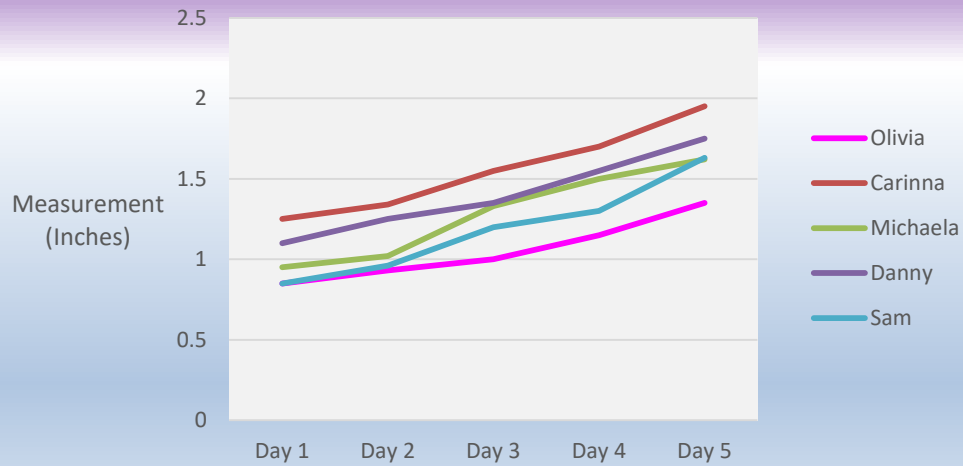

Plant Two Measurements (Week 2)