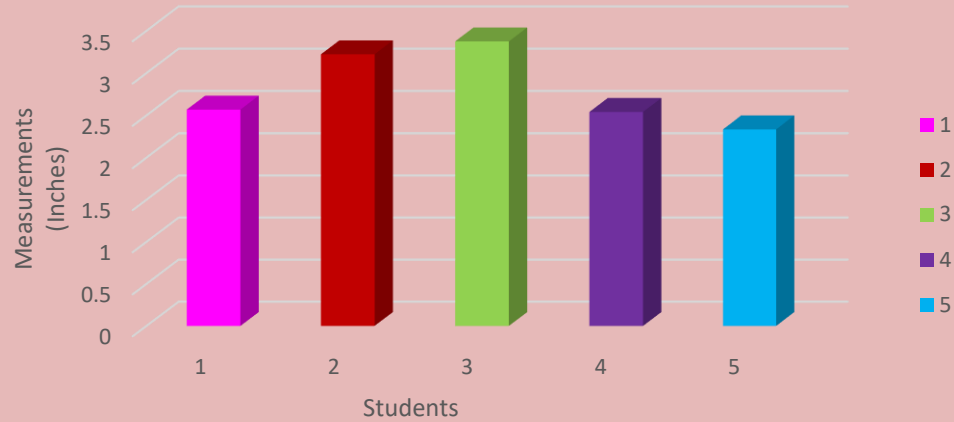

Average Weekly Growth (Week 2)