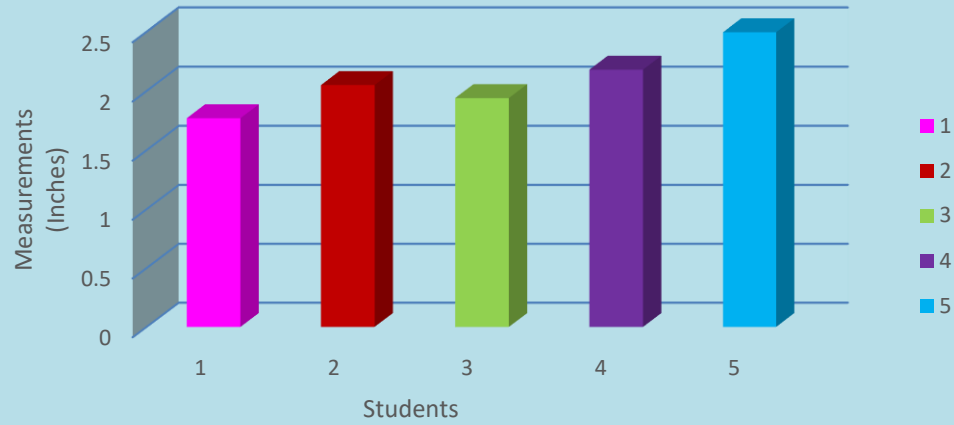

Average Weekly Growth (Week 2)