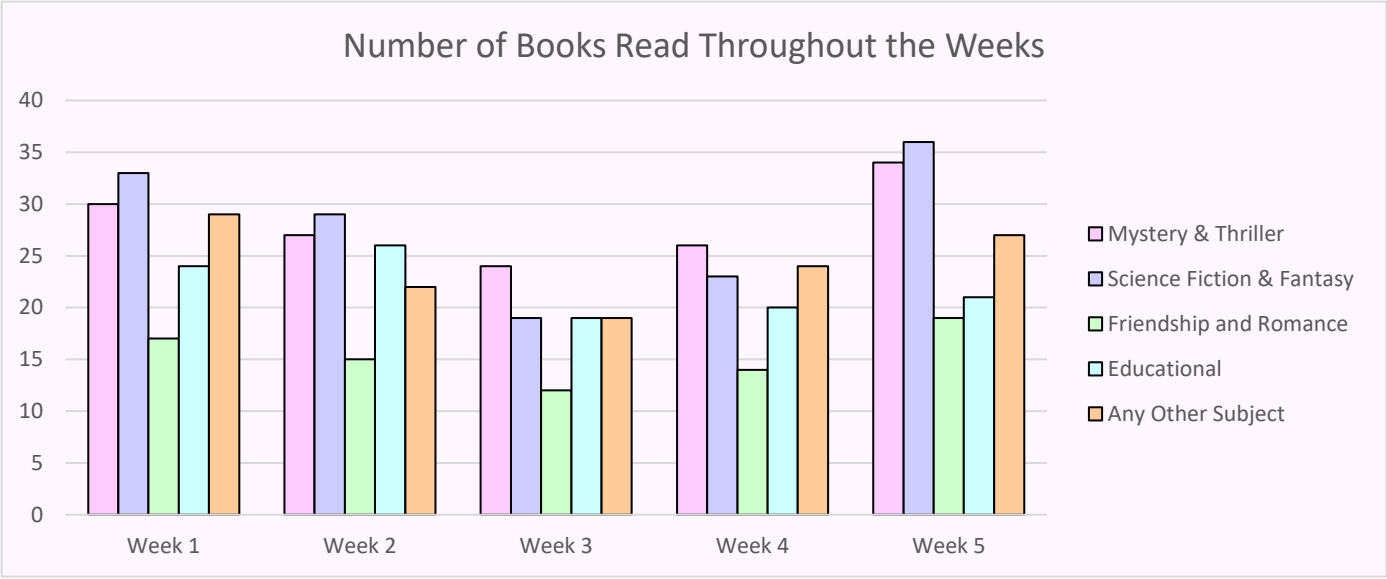

Miss Peyton's 3rd Grade Class							
	Mystery & Thriller	Science Fiction & Fantasy	Friendship and Romance	Educational	Any Other Subject	Weekly Total	Weekly Average
Week 1	29	40	12	30	23	134	26.8
Week 2	22	33	16	21	18	110	22
Week 3	27	41	13	29	13	123	24.6
Week 4	19	29	9	19	27	103	20.6
Week 5	15	21	18	12	17	83	16.6
Total	112	164	68	111	98	553	22.12