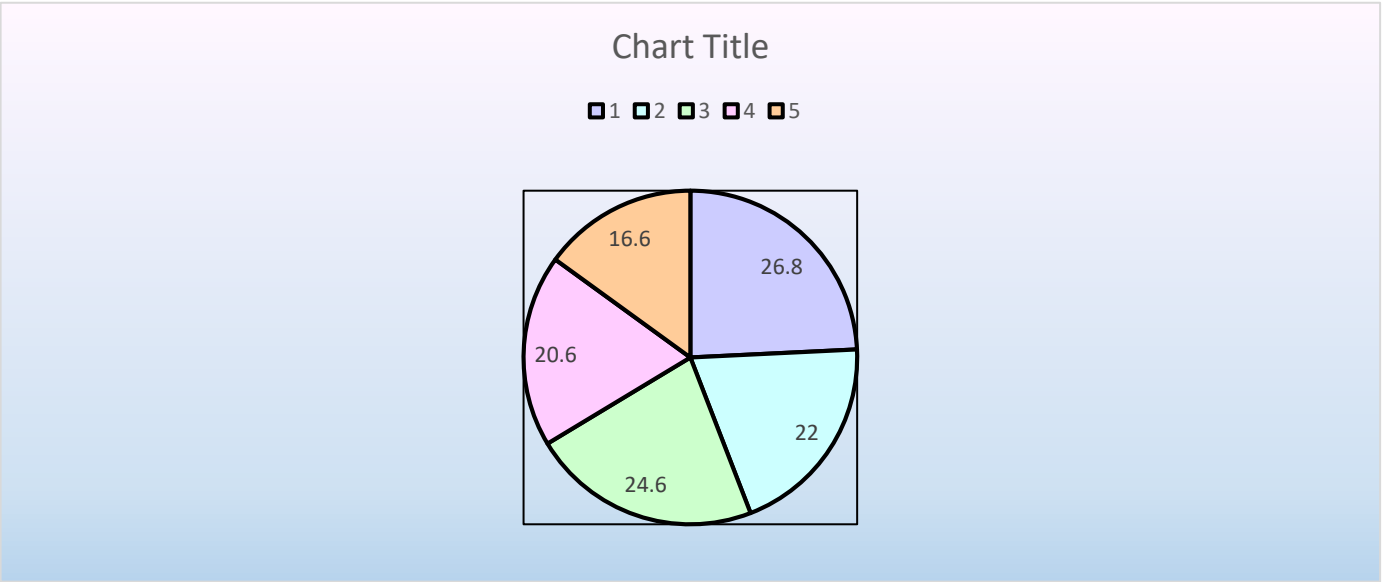

Miss Peyton's 3rd Grade Class							
	Mystery & Thriller	Science Fiction & Fantasy	Friendship and Romance	Educational	Any Other Subject	Weekly Total	Weekly Average
Week 1	29	40	12	30	23	134	26.8
Week 2	22	33	16	21	18	110	22
Week 3	27	41	13	29	13	123	24.6
Week 4	19	29	9	19	27	103	20.6
Week 5	15	21	18	12	17	83	16.6
Total	112	164	68	111	98	553	22.12