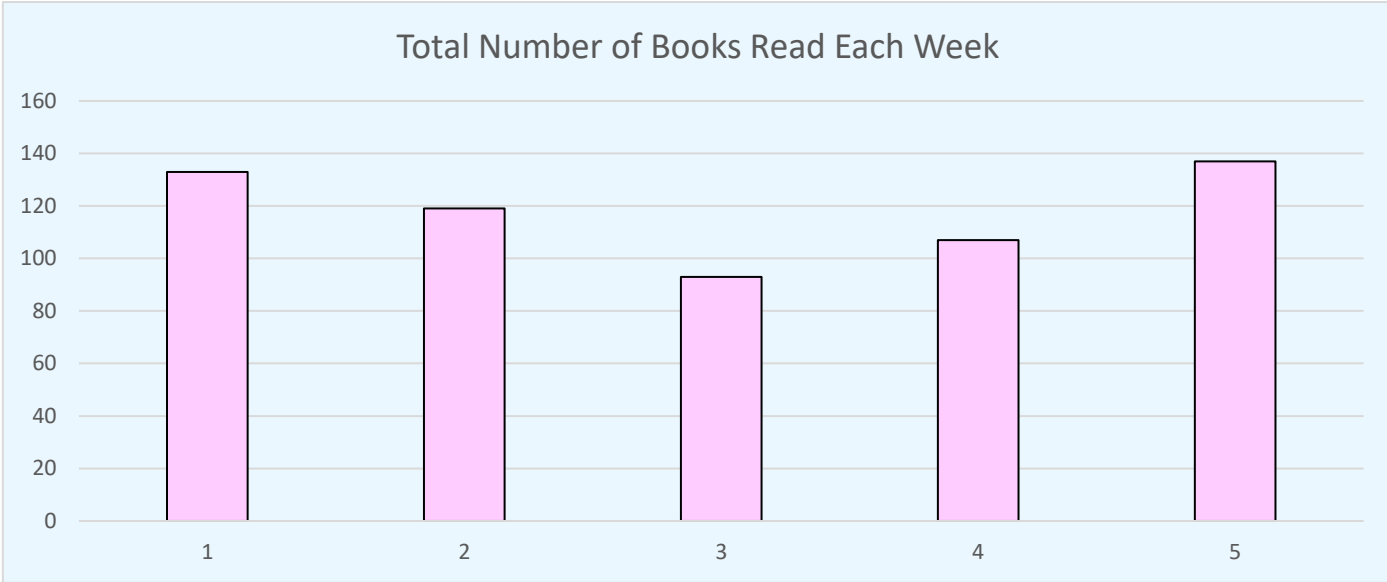

Miss Peyton's 3rd Grade Class							
	Mystery & Thriller	Science Fiction & Fantasy	Friendship and Romance	Educational	Any Other Subject	Weekly Total	Weekly Average
Week 1	29	40	12	30	23	134	26.8
Week 2	22	33	16	21	18	110	22
Week 3	27	41	13	29	13	123	24.6
Week 4	19	29	9	19	27	103	20.6
Week 5	15	21	18	12	17	83	16.6
Total	112	164	68	111	98	553	22.12