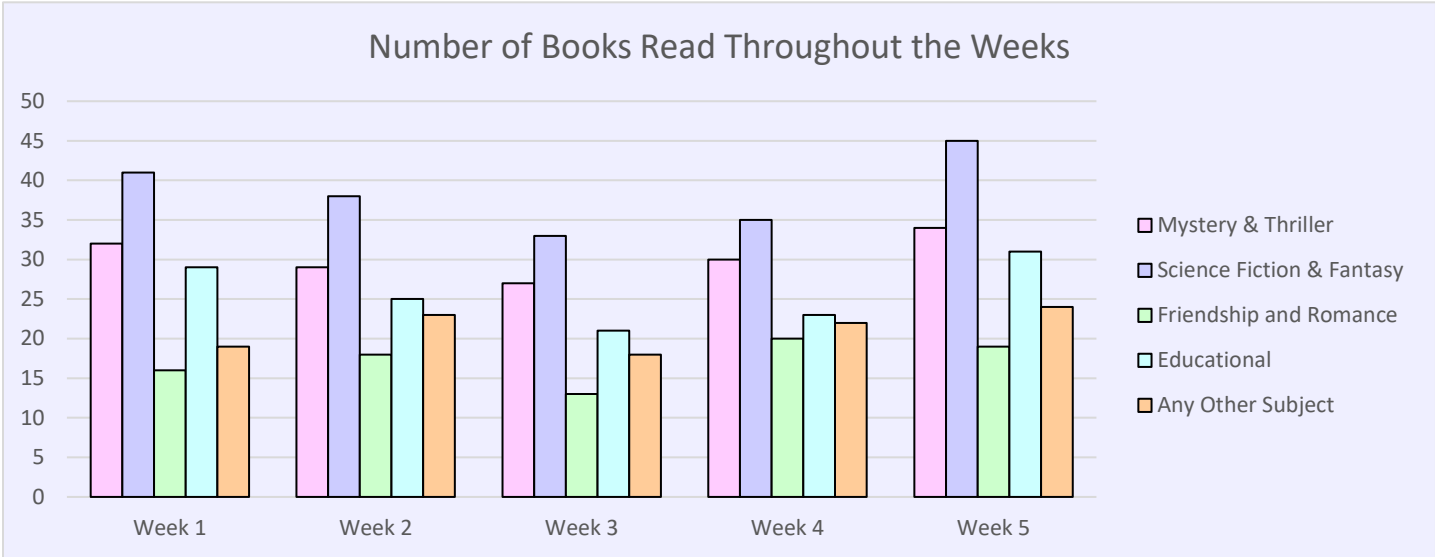

Miss Kori's 3rd Grade Class							
	Mystery & Thriller	Science Fiction & Fantasy	Friendship and Romance	Educational	Any Other Subject	Weekly Total	Weekly Average
Week 1	32	41	16	29	19	137	27.4
Week 2	29	38	18	25	23	133	26.6
Week 3	27	33	13	21	18	112	22.4
Week 4	30	35	20	23	22	130	26
Week 5	34	45	19	31	24	153	30.6
Total	152	192	86	129	106	665	26.6