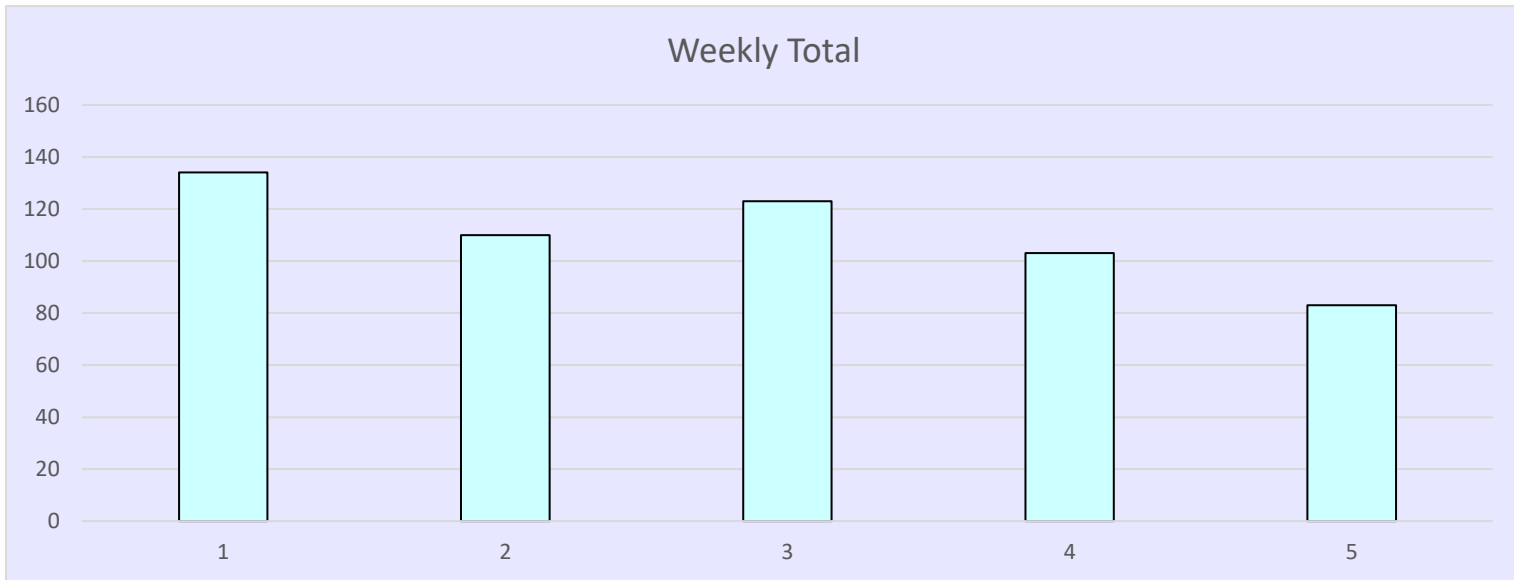

Comparison of 3rd Grade Classes							
Teacher	Mystery & Thriller	Science Fiction & Fantasy	Friendship and Romance	Educational	Any Other Subject	Total	Average
Miss Kori	152	192	86	129	106	665	26.6
Miss Lolly	141	140	77	110	121	589	23.56
Miss Peyton	112	164	68	111	98	553	22.12
Total	405	496	231	350	325	1807	24.09333