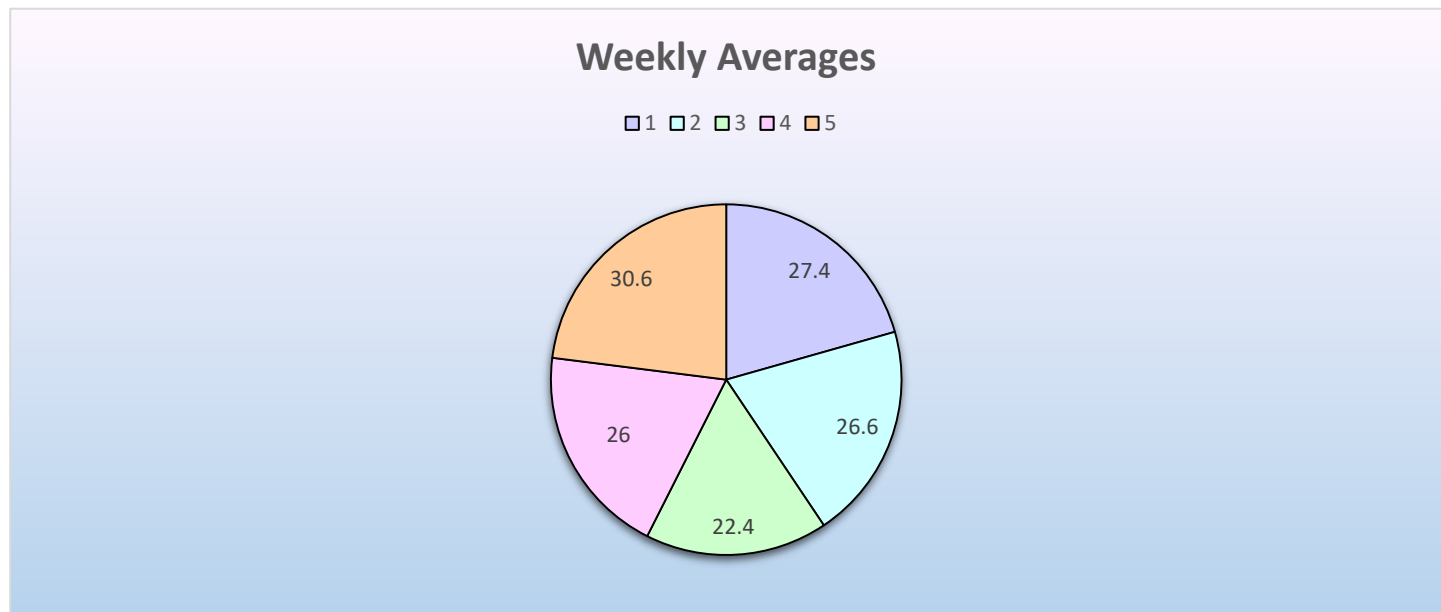

Miss Kori's 3rd Grade Class							
	Mystery & Thriller	Science Fiction & Fantasy	Friendship and Romance	Educational	Any Other Subject	Weekly Total	Weekly Average
Week 1	32	41	16	29	19	137	27.4
Week 2	29	38	18	25	23	133	26.6
Week 3	27	33	13	21	18	112	22.4
Week 4	30	35	20	23	22	130	26
Week 5	34	45	19	31	24	153	30.6
Total	152	192	86	129	106	665	26.6