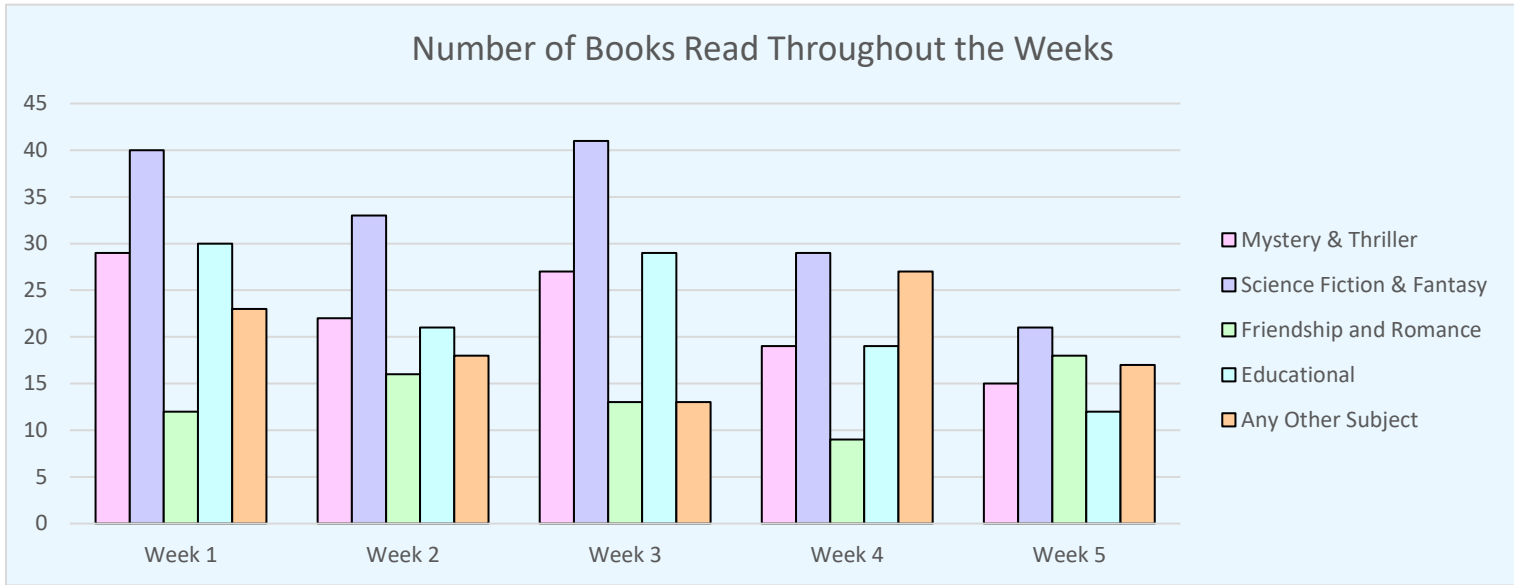

Comparison of 3rd Grade Classes							
Teacher	Mystery & Thriller	Science Fiction & Fantasy	Friendship and Romance	Educational	Any Other Subject	Total	Average
Miss Kori	152	192	86	129	106	665	26.6
Miss Lolly	141	140	77	110	121	589	23.56
Miss Peyton	112	164	68	111	98	553	22.12
Total	405	496	231	350	325	1807	24.09333