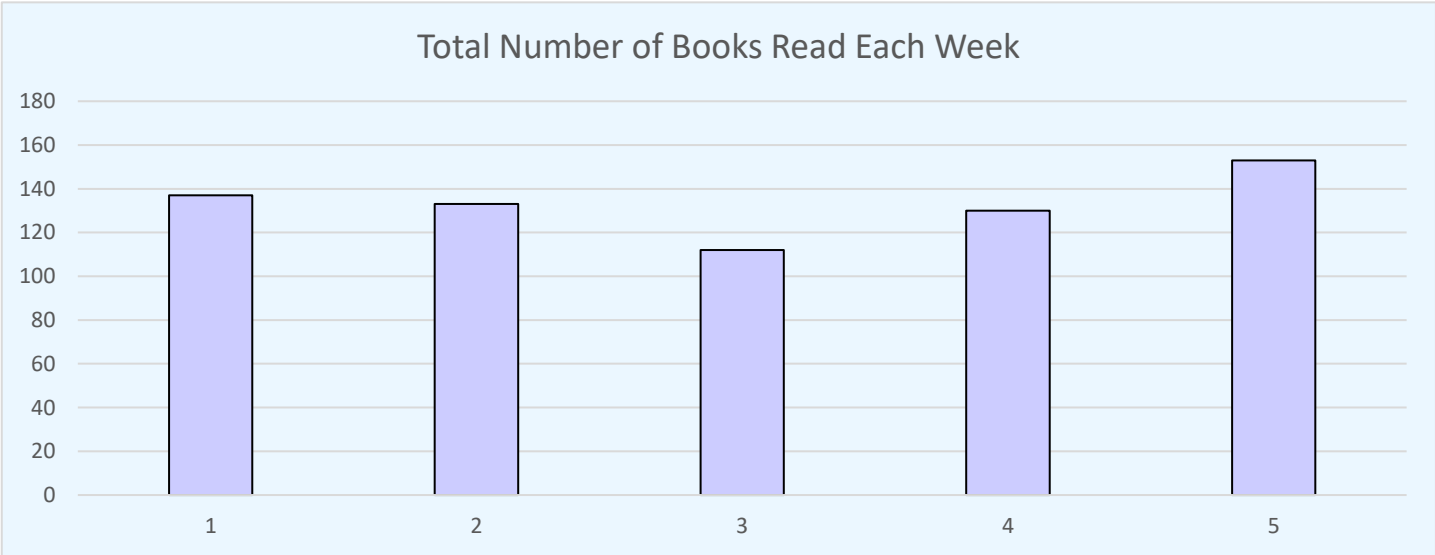

Miss Kori's 3rd Grade Class							
	Mystery & Thriller	Science Fiction & Fantasy	Friendship and Romance	Educational	Any Other Subject	Weekly Total	Weekly Average
Week 1	32	41	16	29	19	137	27.4
Week 2	29	38	18	25	23	133	26.6
Week 3	27	33	13	21	18	112	22.4
Week 4	30	35	20	23	22	130	26
Week 5	34	45	19	31	24	153	30.6
Total	152	192	86	129	106	665	26.6