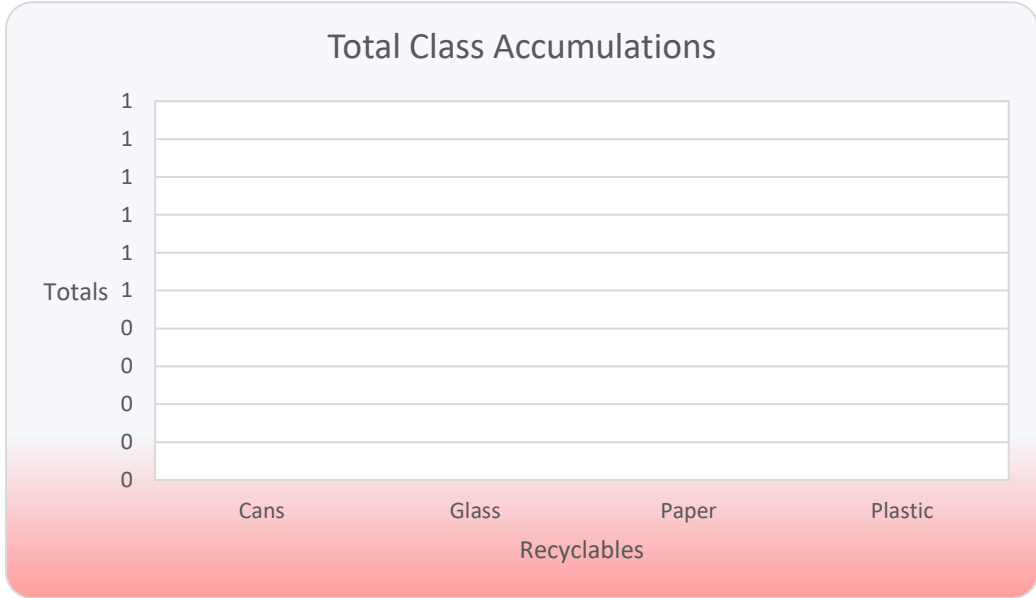

Comparison				
	Mrs. Lacy's	Mrs. Casey's	Mrs. Morgan's	Total
Cans	0	0	0	0
Glass	0	0	0	0
Paper	0	0	0	0
Plastic	0	0	0	0