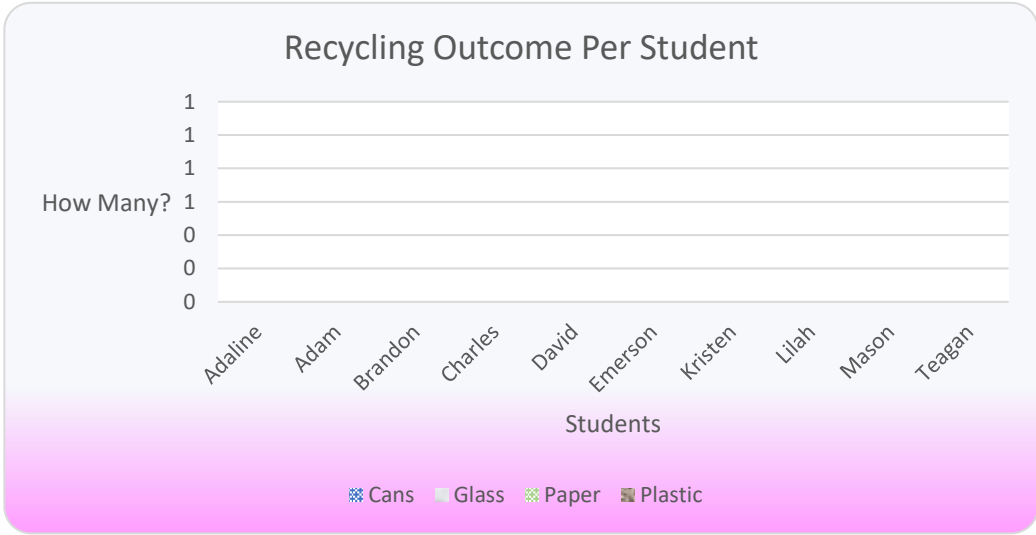

Mrs. Lacy's Class Recycling					
	Cans	Glass	Paper	Plastic	Student's Total
Adaline					0
Adam					0
Brandon					0
Charles					0
David					0
Emerson					0
Kristen					0
Lilah					0
Mason					0
Teagan					0
Total	0	0	0	0	