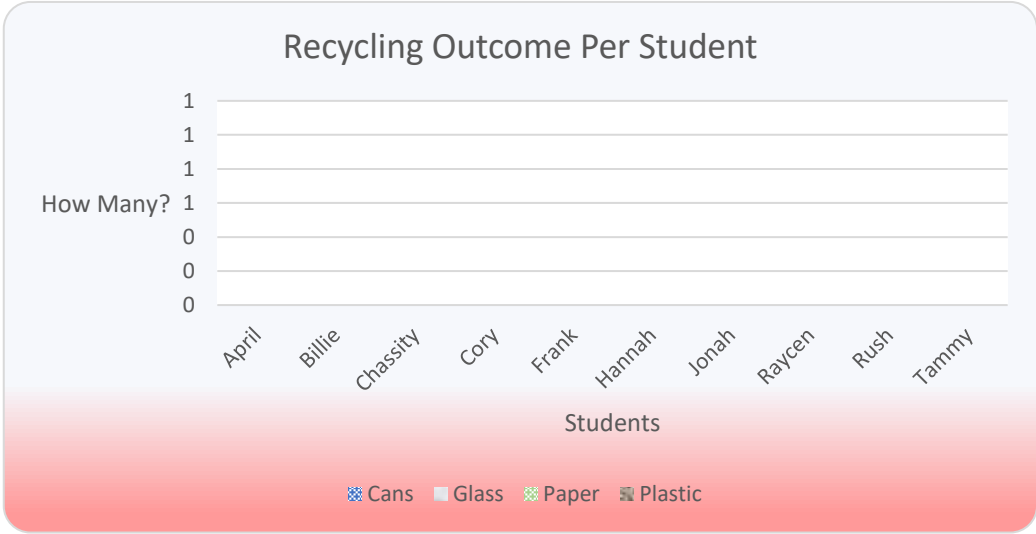

Comparison				
	Mrs. Lacy's	Mrs. Casey's	Mrs. Morgan's	Total
Cans	0	0	0	0
Glass	0	0	0	0
Paper	0	0	0	0
Plastic	0	0	0	0