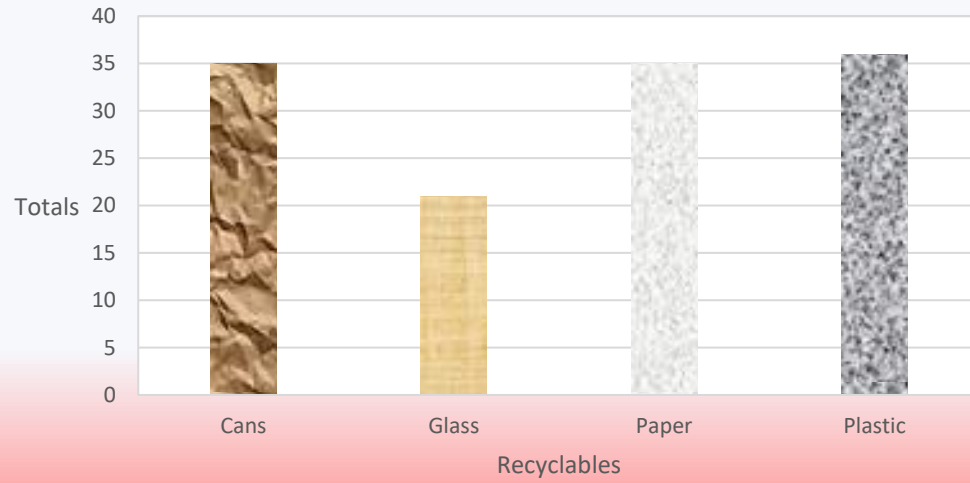

Total Class Accumulations