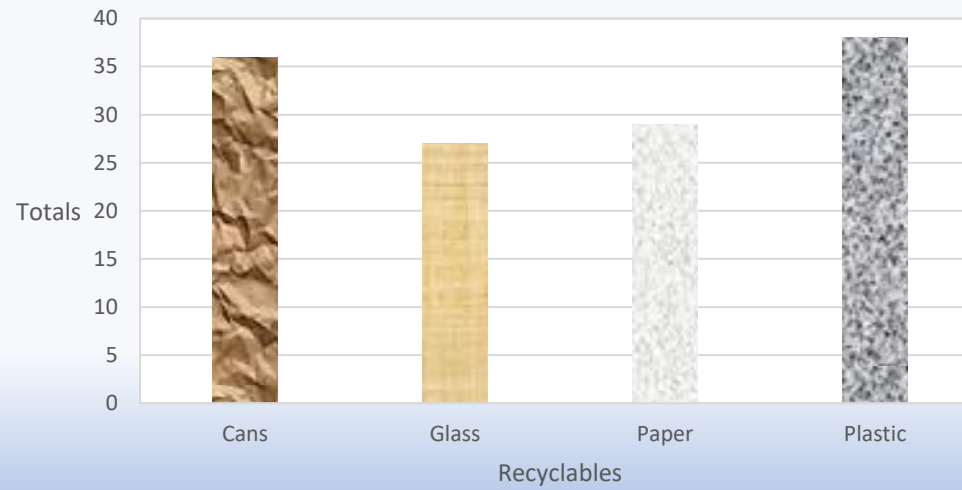

Total Class Accumulations