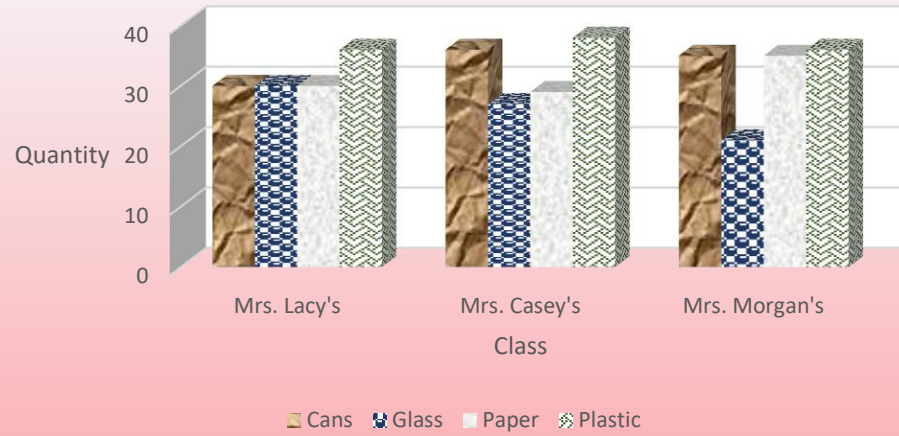

Total Class Accumulations

Recycling Outcome Per Student

Comparison				
	Mrs. Lacy's	Mrs. Casey's	Mrs. Morgan's	Total
Cans	30	36	35	101
Glass	30	27	21	78
Paper	30	29	35	94
Plastic	36	38	36	110

Class Comparison