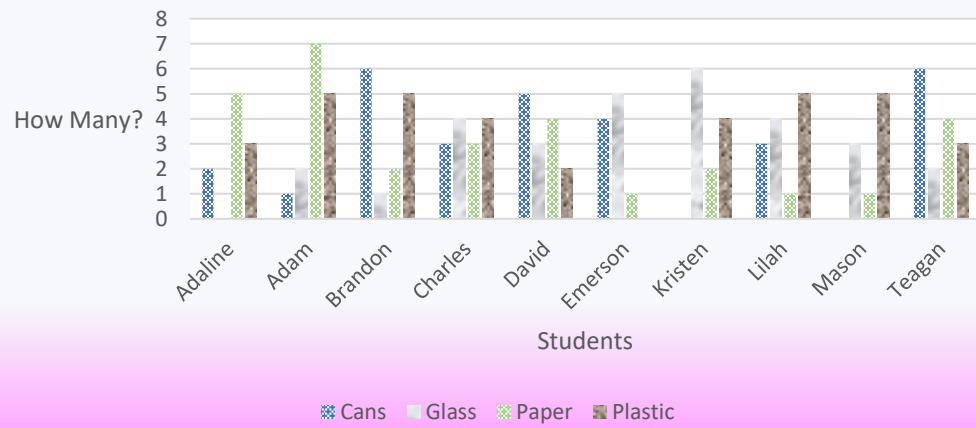

Recycling Outcome Per Student