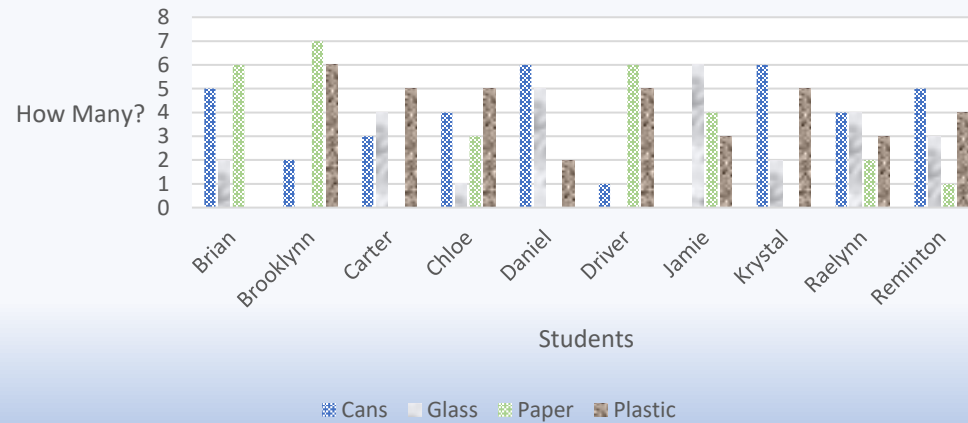

Recycling Outcome Per Student