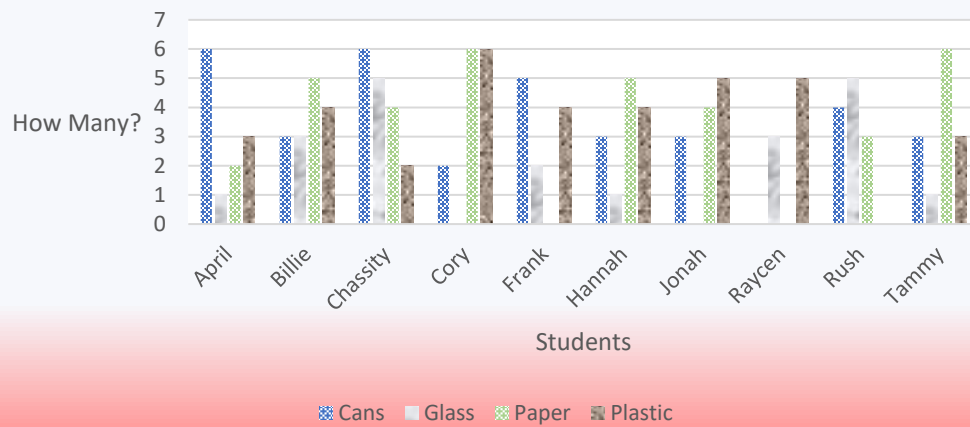

Recycling Outcome Per Student