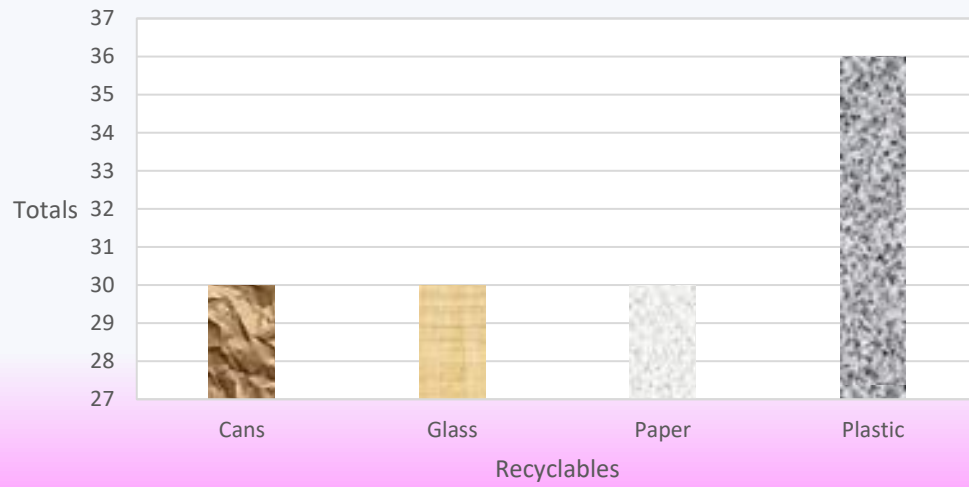

Total Class Accumulations