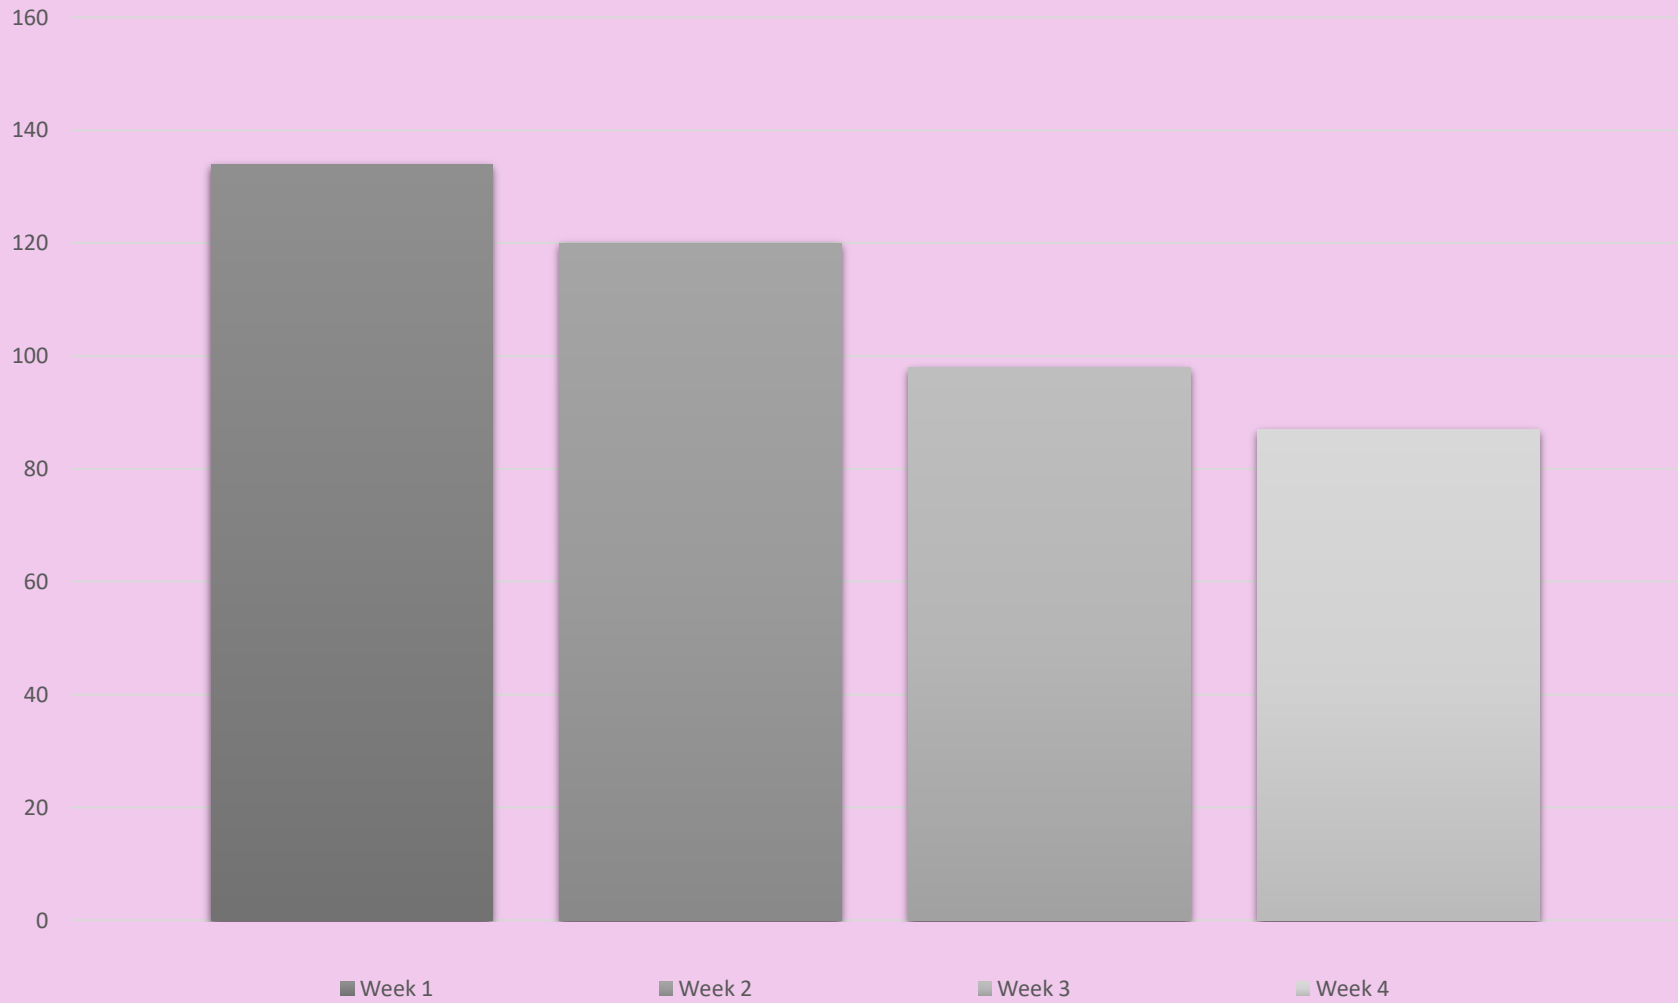

Miss King's Class: Recycling Over One Month								
Recyclable Items	Week 1	Week 2	Week 3	Week 4	Monthly Total	Average	Amount Recycled in Homes	Overall Recycled
Plastic Bottles	37	25	32	24	118	29.5	15	133
Plastic Bags	18	59	18	21	116	29	22	138
Aluminum Cans	44	14	19	10	87	21.8	34	121
Pieces of Paper	35	22	29	32	118	29.5	17	135
Weekly Total	134	120	98	87	439	27.5	88	527

Miss King's Class Overall Recycled

Miss King's Class Weekly Total of Recycled Items

Miss King's Class Amount Recycled in Homes

Mrs. Brown's Class: Recycling Over One Month								
Recyclable Items	Week 1	Week 2	Week 3	Week 4	Monthly Total	Monthly Average	Amount Recycled in Homes	Overall Recycled
Plastic Bottles	22	36	15	29	102	25.5	42	144
Plastic Bags	57	44	28	33	162	40.5	22	84
Aluminum Cans	16	13	22	27	78	19.5	18	96
Pieces of Paper	39	28	19	49	135	33.8	20	155
Weekly Total	134	121	84	138	477	29.8	102	479