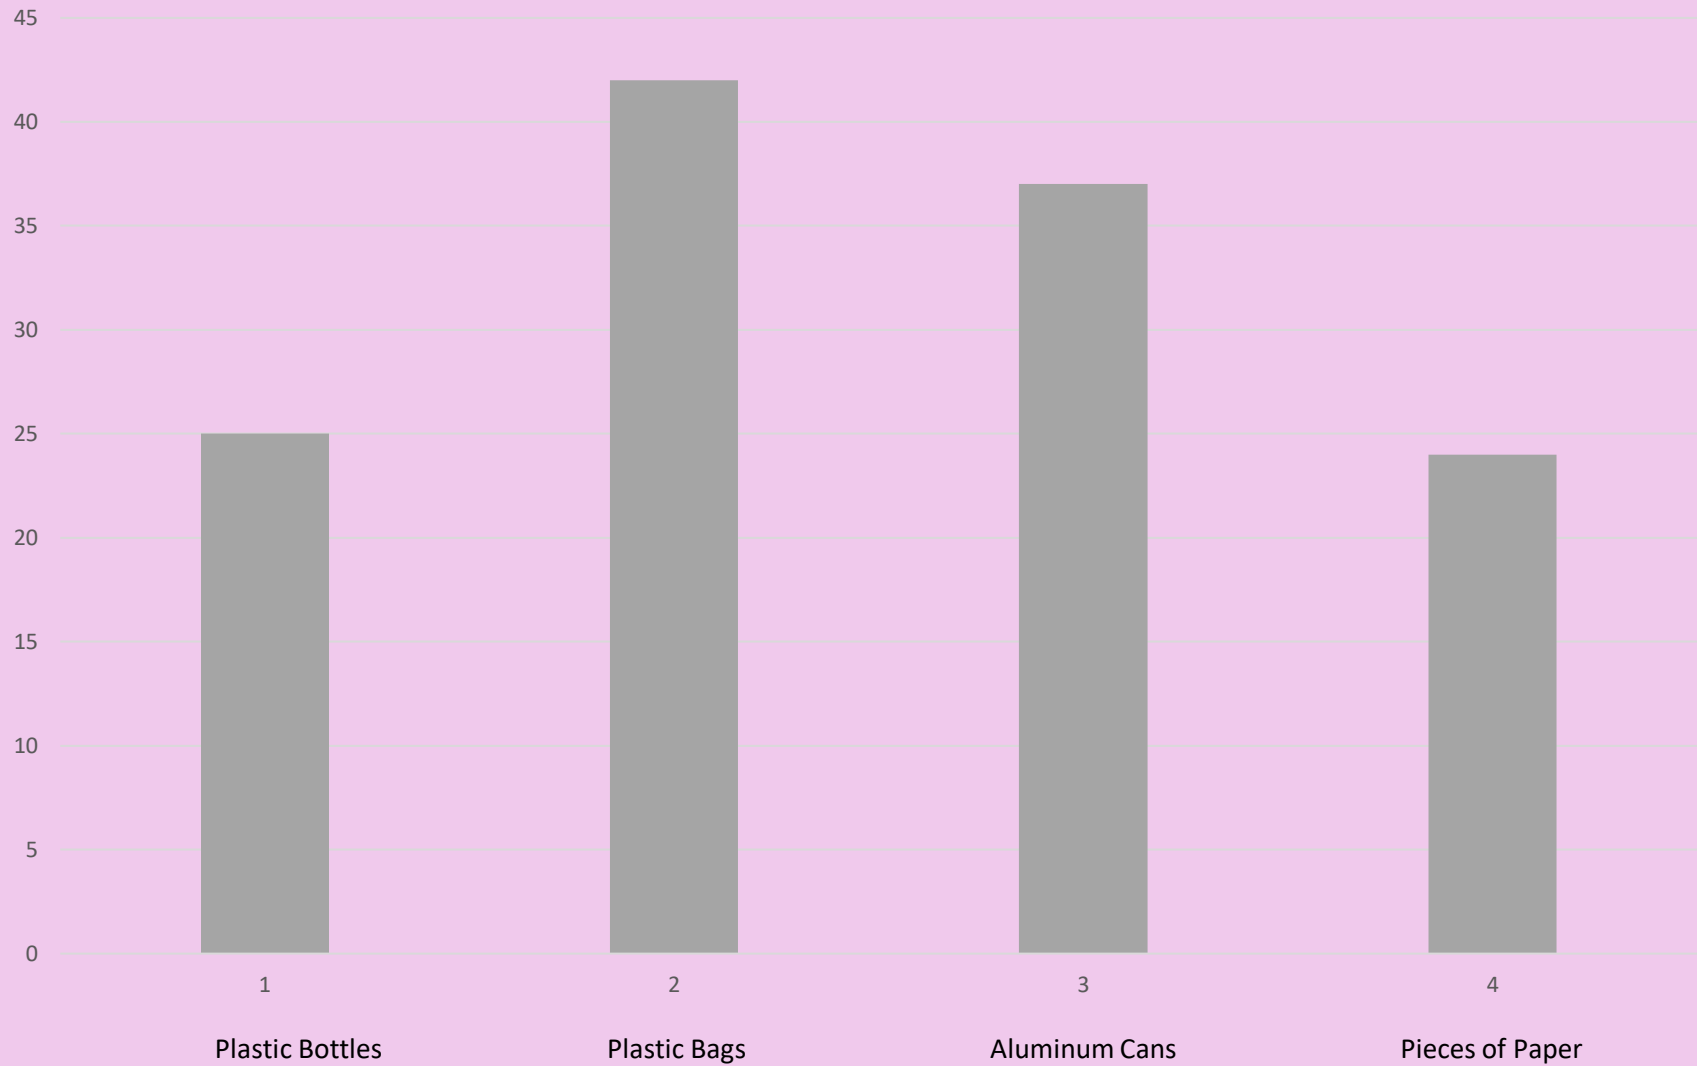

Mrs. Moore's Class Amount Recycled in Homes

Recycling Over One Month Comparison											
Recyclable Items	Miss King's Class			Mrs. Brown's Class			Mrs. Moore's Class			Overall Recycled	Average
	Monthly Total	Average	Amount Recycled in Homes	Monthly Total	Average	Amount Recycled in Homes	Monthly Total	Average	Amount Recycled in Homes		
Plastic Bottles	118	29.5	15	102	25.5	42	101	25.3	25	403	100.8
Plastic Bags	116	29	22	162	40.5	22	121	30.3	42	485	121.3
Aluminum Cans	87	21.8	34	78	19.5	18	97	24.3	37	351	87.8
Pieces of Paper	118	29.5	17	135	33.8	20	115	28.8	24	429	107.3