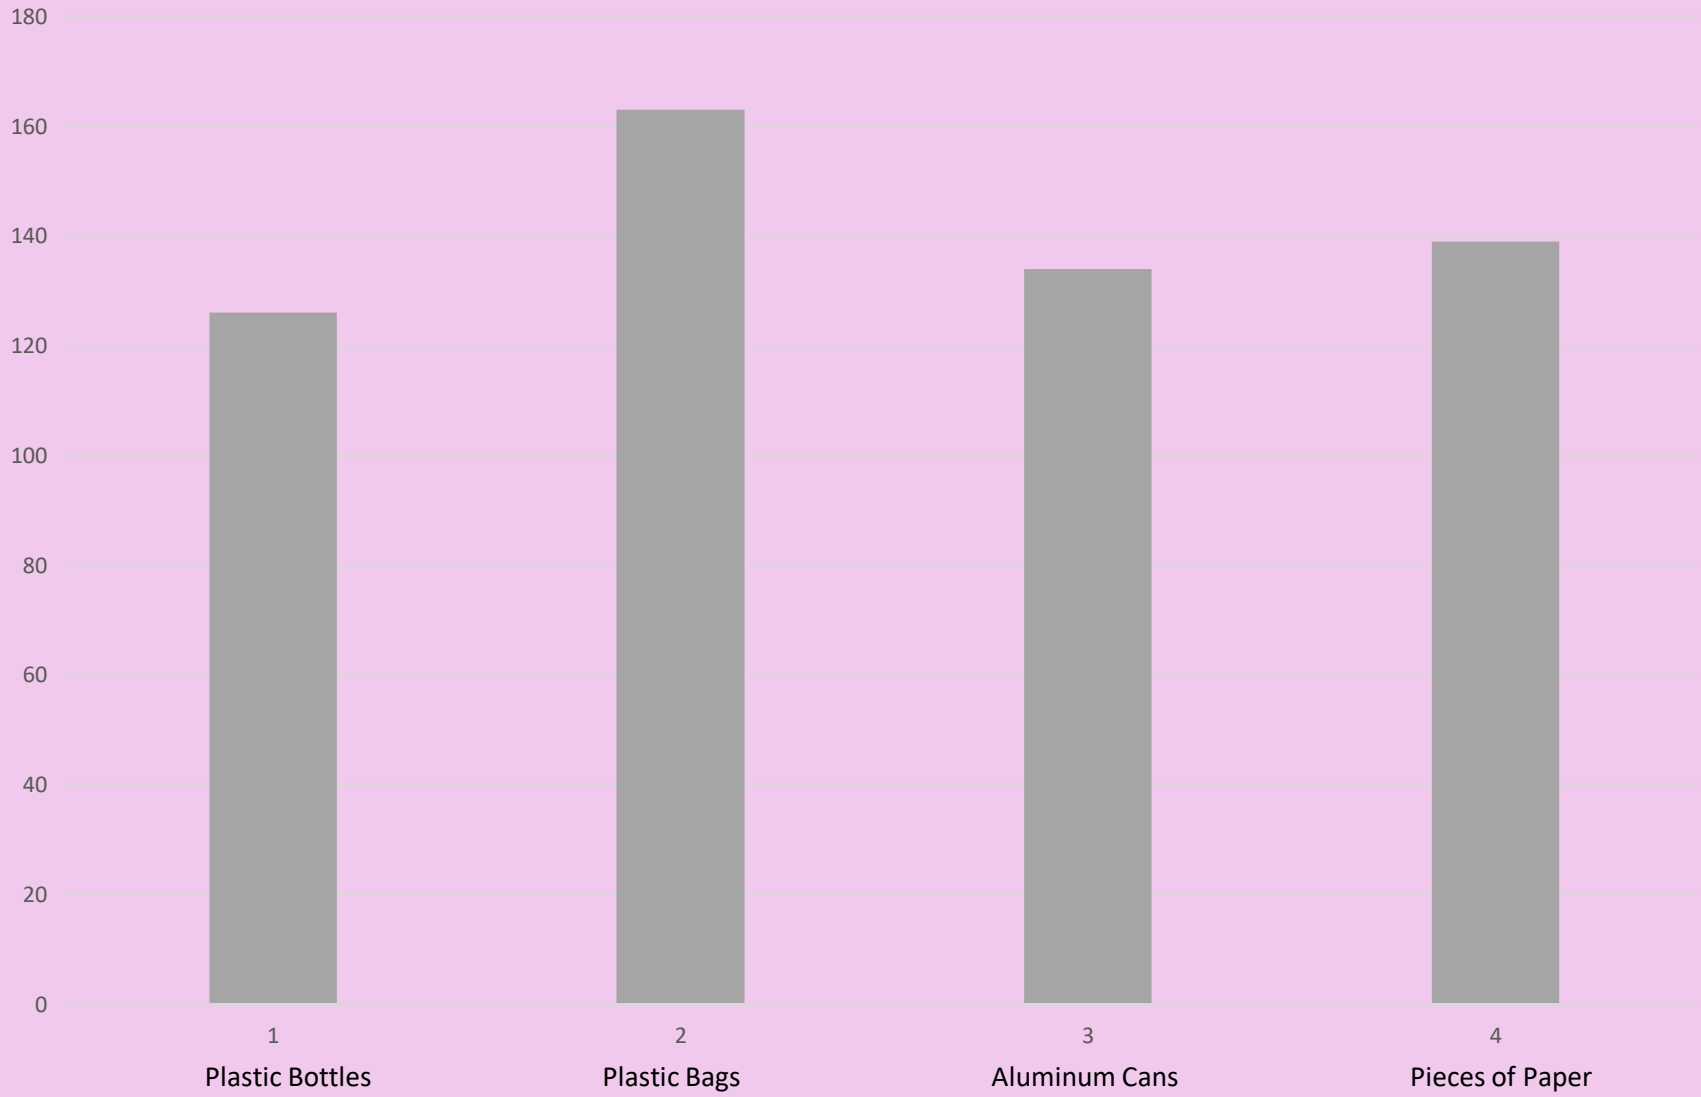

Mrs. Moore's Class: Recycling Over One Month								
Recyclable Items	Week 1	Week 2	Week 3	Week 4	Monthly Total	Average	Amount Recycled in Homes	Overall Recycled
Plastic Bottles	25	37	22	17	101	25.3	25	126
Plastic Bags	34	29	28	30	121	30.3	42	163
Aluminum Cans	18	23	30	26	97	24.3	37	134
Pieces of Paper	44	19	21	31	115	28.8	24	139
Weekly Total	121	108	101	104	434	27.2	128	562

Mrs. Moore's Class Weekly Total of Recycled Items

Mrs. Moore's Class Overall Recycled