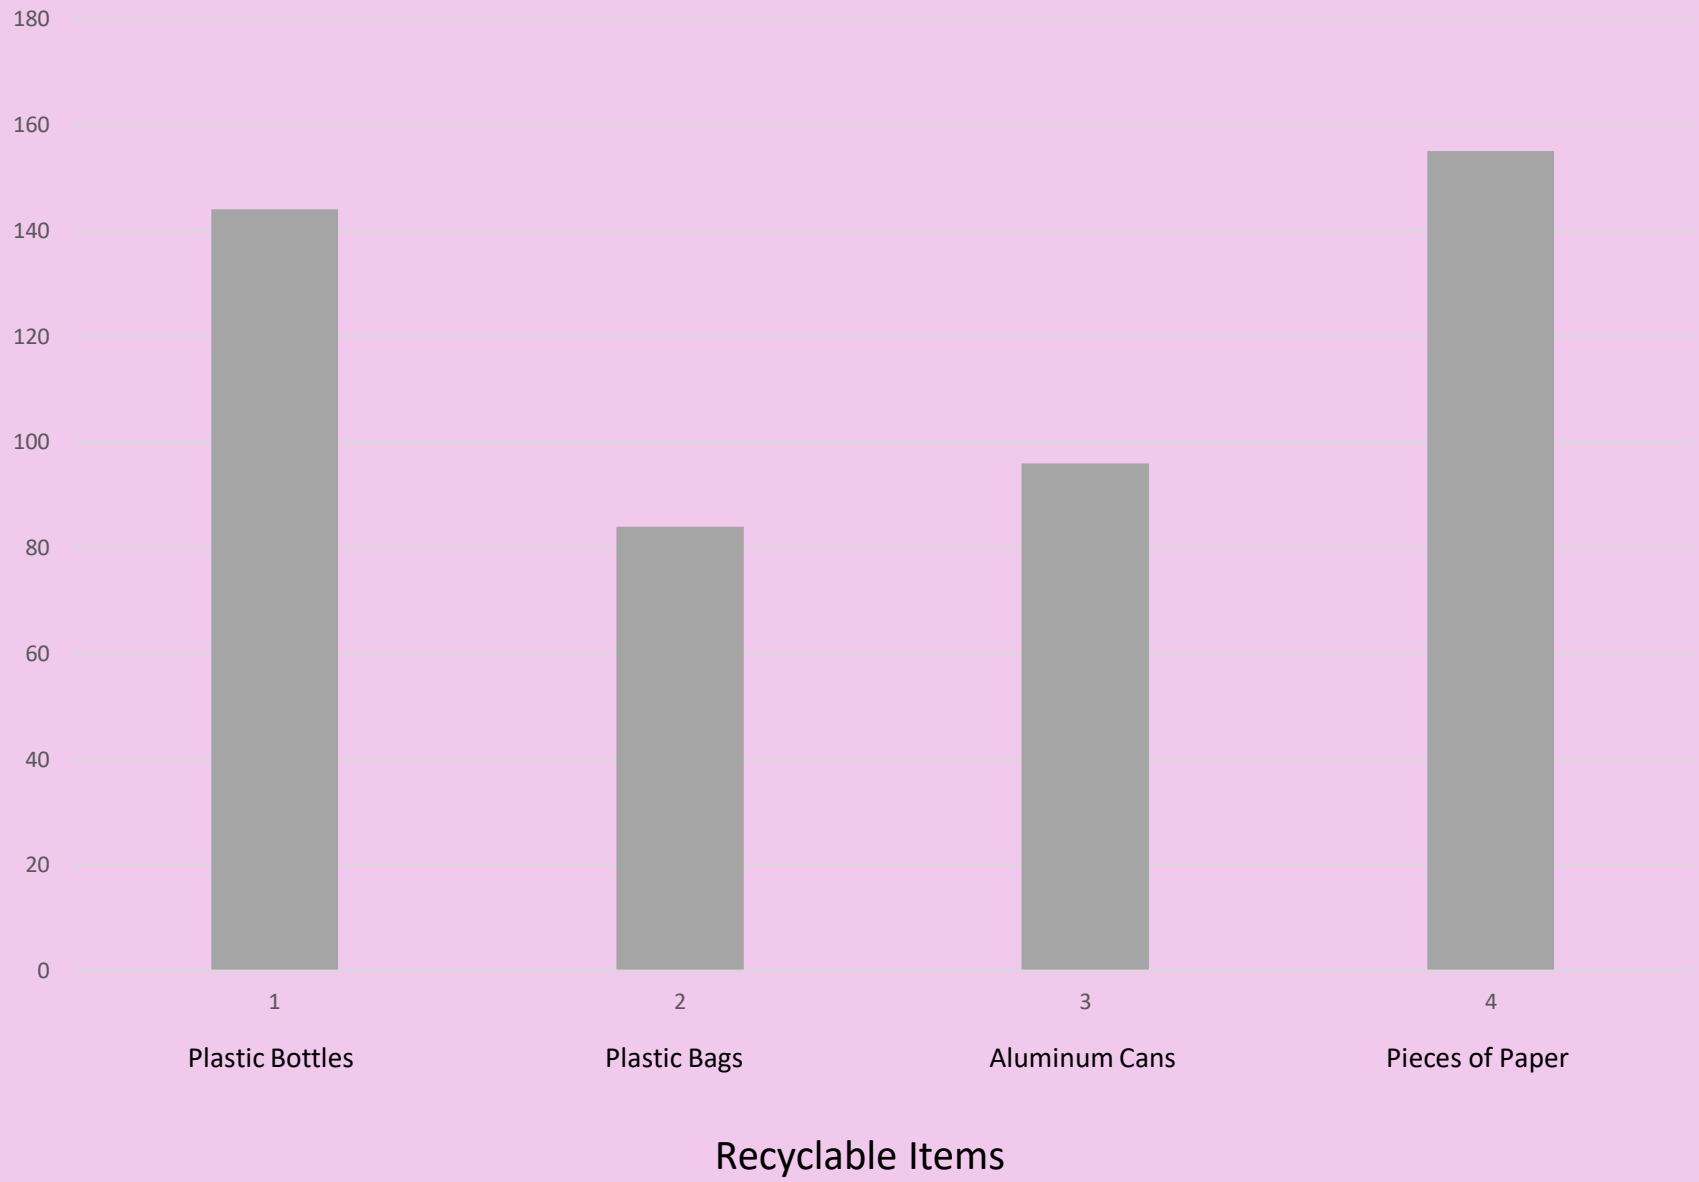

Mrs. Brown's Class: Recycling Over One Month								
Recyclable Items	Week 1	Week 2	Week 3	Week 4	Monthly Total	Monthly Average	Amount Recycled in Homes	Overall Recycled
Plastic Bottles	22	36	15	29	102	25.5	42	144
Plastic Bags	57	44	28	33	162	40.5	22	84
Aluminum Cans	16	13	22	27	78	19.5	18	96
Pieces of Paper	39	28	19	49	135	33.8	20	155
Weekly Total	134	121	84	138	477	29.8	102	479

Mrs. Brown's Class Weekly Total of Recycled Items

Mrs. Brown's Class Overall Recycled