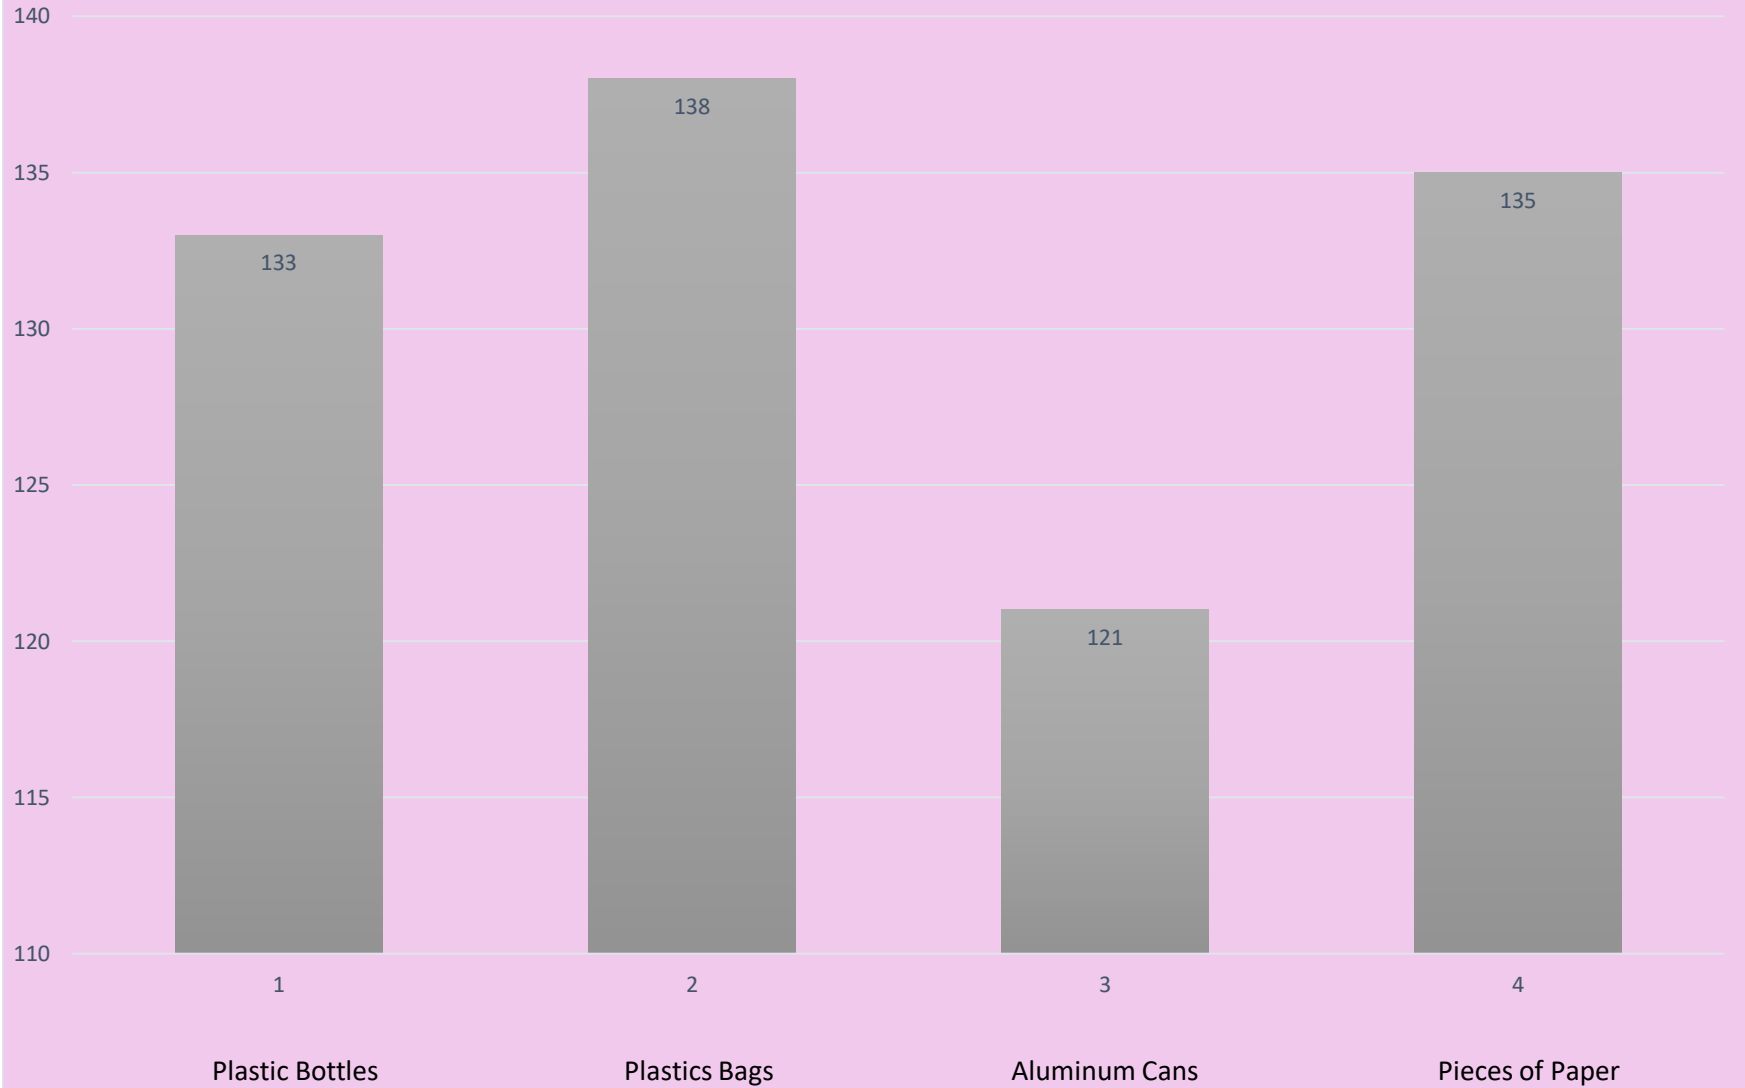

Miss King's Class: Recycling Over One Month								
Recyclable Items	Week 1	Week 2	Week 3	Week 4	Monthly Total	Average	Amount Recycled in Homes	Overall Recycled
Plastic Bottles	37	25	32	24	118	29.5	15	133
Plastic Bags	18	59	18	21	116	29	22	138
Aluminum Cans	44	14	19	10	87	21.8	34	121
Pieces of Paper	35	22	29	32	118	29.5	17	135
Weekly Total	134	120	98	87	439	27.5	88	527

Miss King's Class Overall Recycled

Miss King's Class Weekly Total of Recycled Items

Miss King's Class Amount Recycled in Homes

Mrs. Brown's Class: Recycling Over One Month								
Recyclable Items	Week 1	Week 2	Week 3	Week 4	Monthly Total	Monthly Average	Amount Recycled in Homes	Overall Recycled
Plastic Bottles	22	36	15	29	102	25.5	42	144
Plastic Bags	57	44	28	33	162	40.5	22	84
Aluminum Cans	16	13	22	27	78	19.5	18	96
Pieces of Paper	39	28	19	49	135	33.8	20	155
Weekly Total	134	121	84	138	477	29.8	102	479

Mrs. Brown's Class Overall Recycled

Mrs. Brown's Class Weekly Total of Recycled Items

Mrs. Brown's Class Amount Recycled in Homes

Recyclable Itms

Mrs. Moore's Class: Recycling Over One Month								
Recyclable Items	Week 1	Week 2	Week 3	Week 4	Monthly Total	Average	Amount Recycled in Homes	Overall Recycled
Plastic Bottles	25	37	22	17	101	25.3	25	126
Plastic Bags	34	29	28	30	121	30.3	42	163
Aluminum Cans	18	23	30	26	97	24.3	37	134
Pieces of Paper	44	19	21	31	115	28.8	24	139
Weekly Total	121	108	101	104	434	27.2	128	562