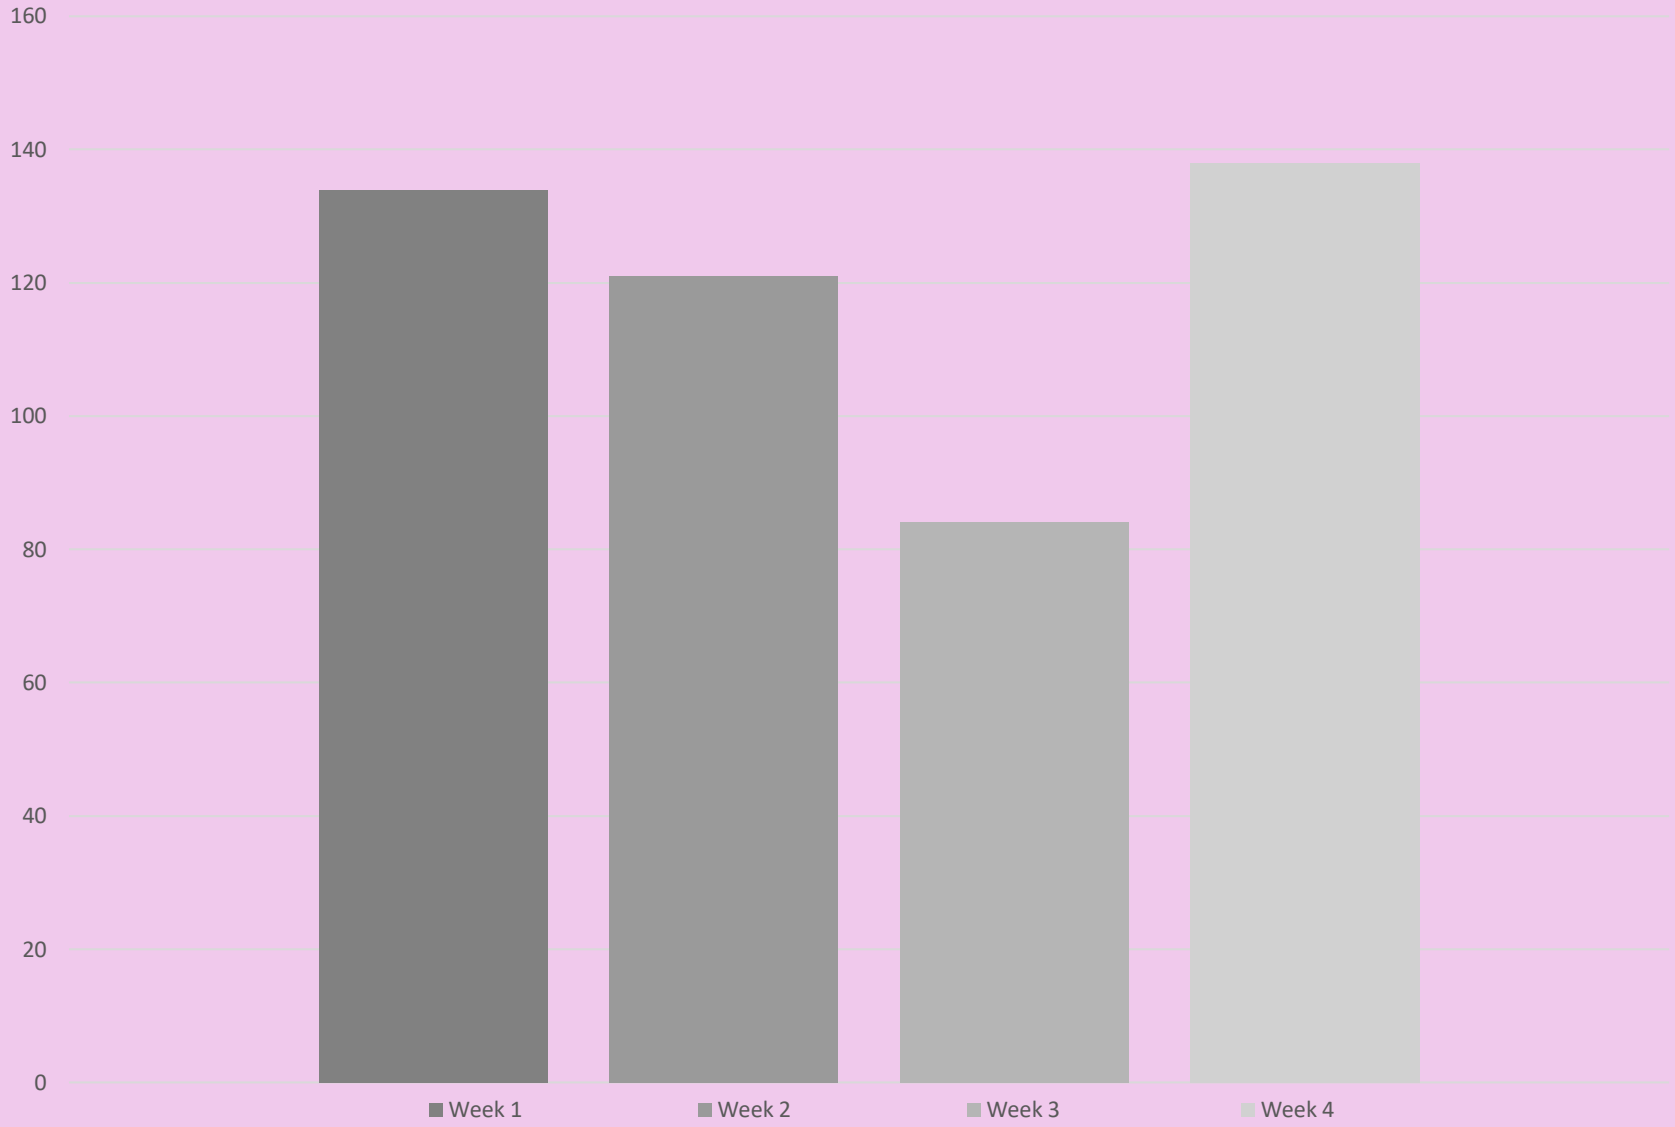

Mrs. Brown's Class Amount Recycled in Homes

Mrs. Brown's Class Weekly Total of Recycled Items