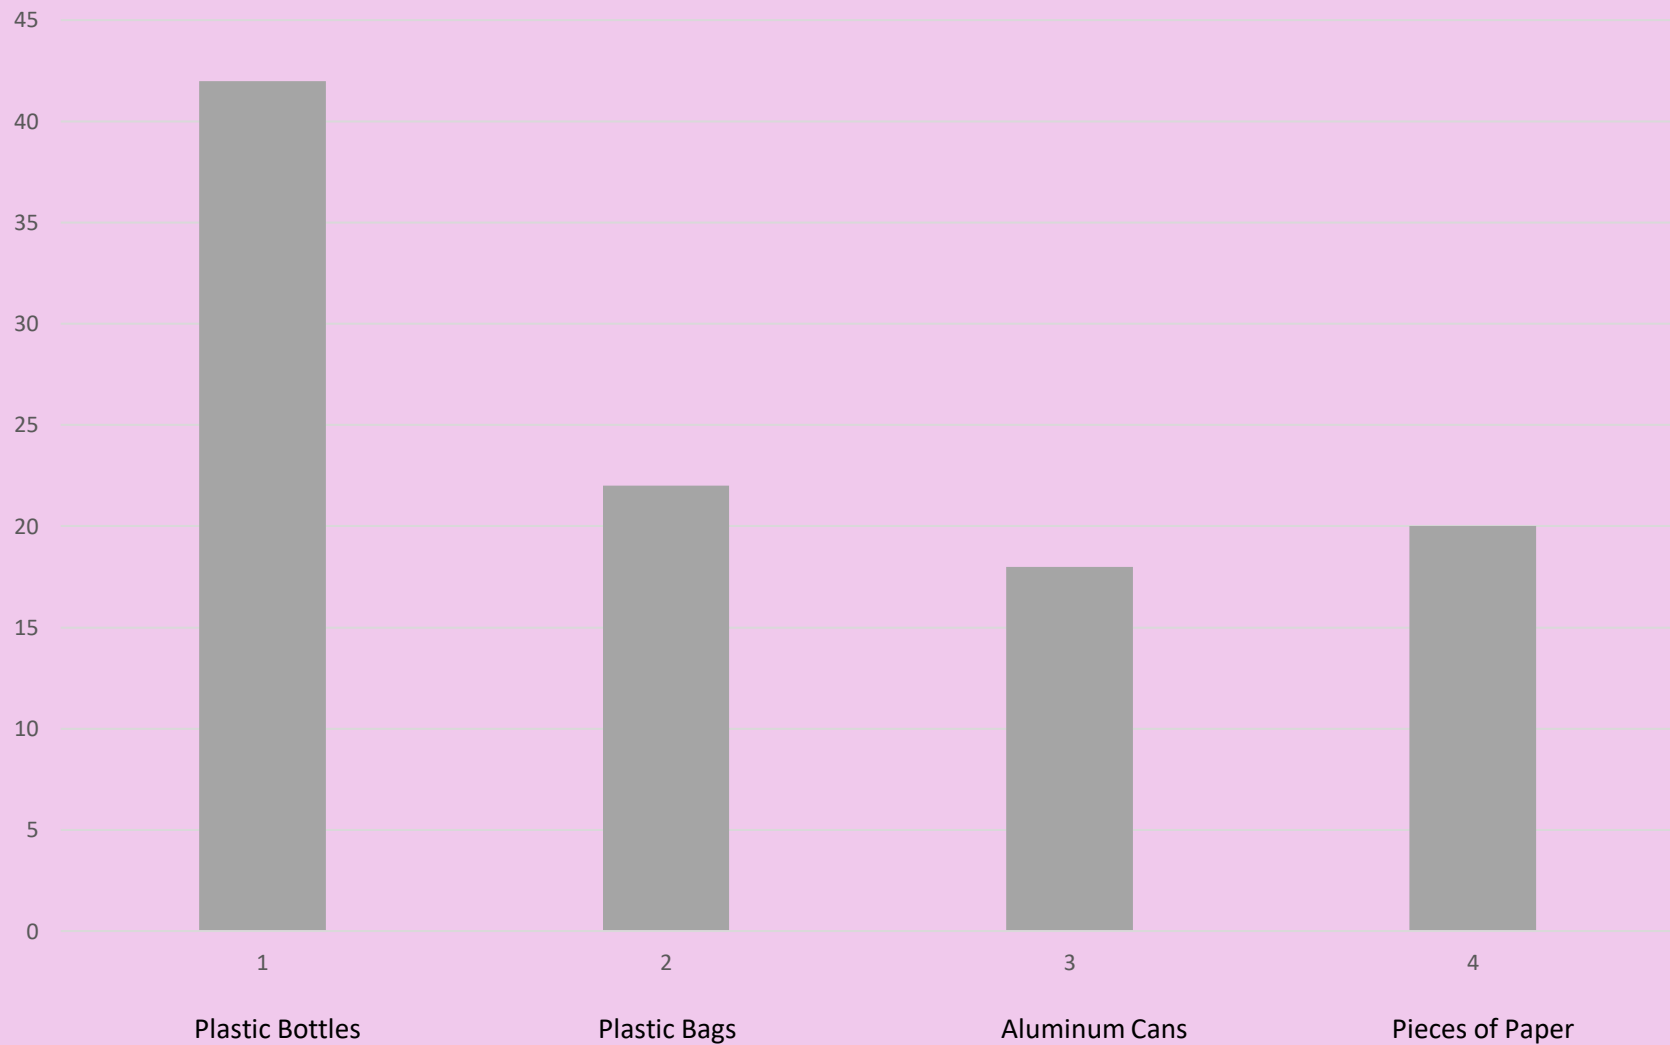

Recyclable Itms

Mrs. Moore's Class: Recycling Over One Month								
Recyclable Items	Week 1	Week 2	Week 3	Week 4	Monthly Total	Average	Amount Recycled in Homes	Overall Recycled
Plastic Bottles	25	37	22	17	101	25.3	25	126
Plastic Bags	34	29	28	30	121	30.3	42	163
Aluminum Cans	18	23	30	26	97	24.3	37	134
Pieces of Paper	44	19	21	31	115	28.8	24	139
Weekly Total	121	108	101	104	434	27.2	128	562