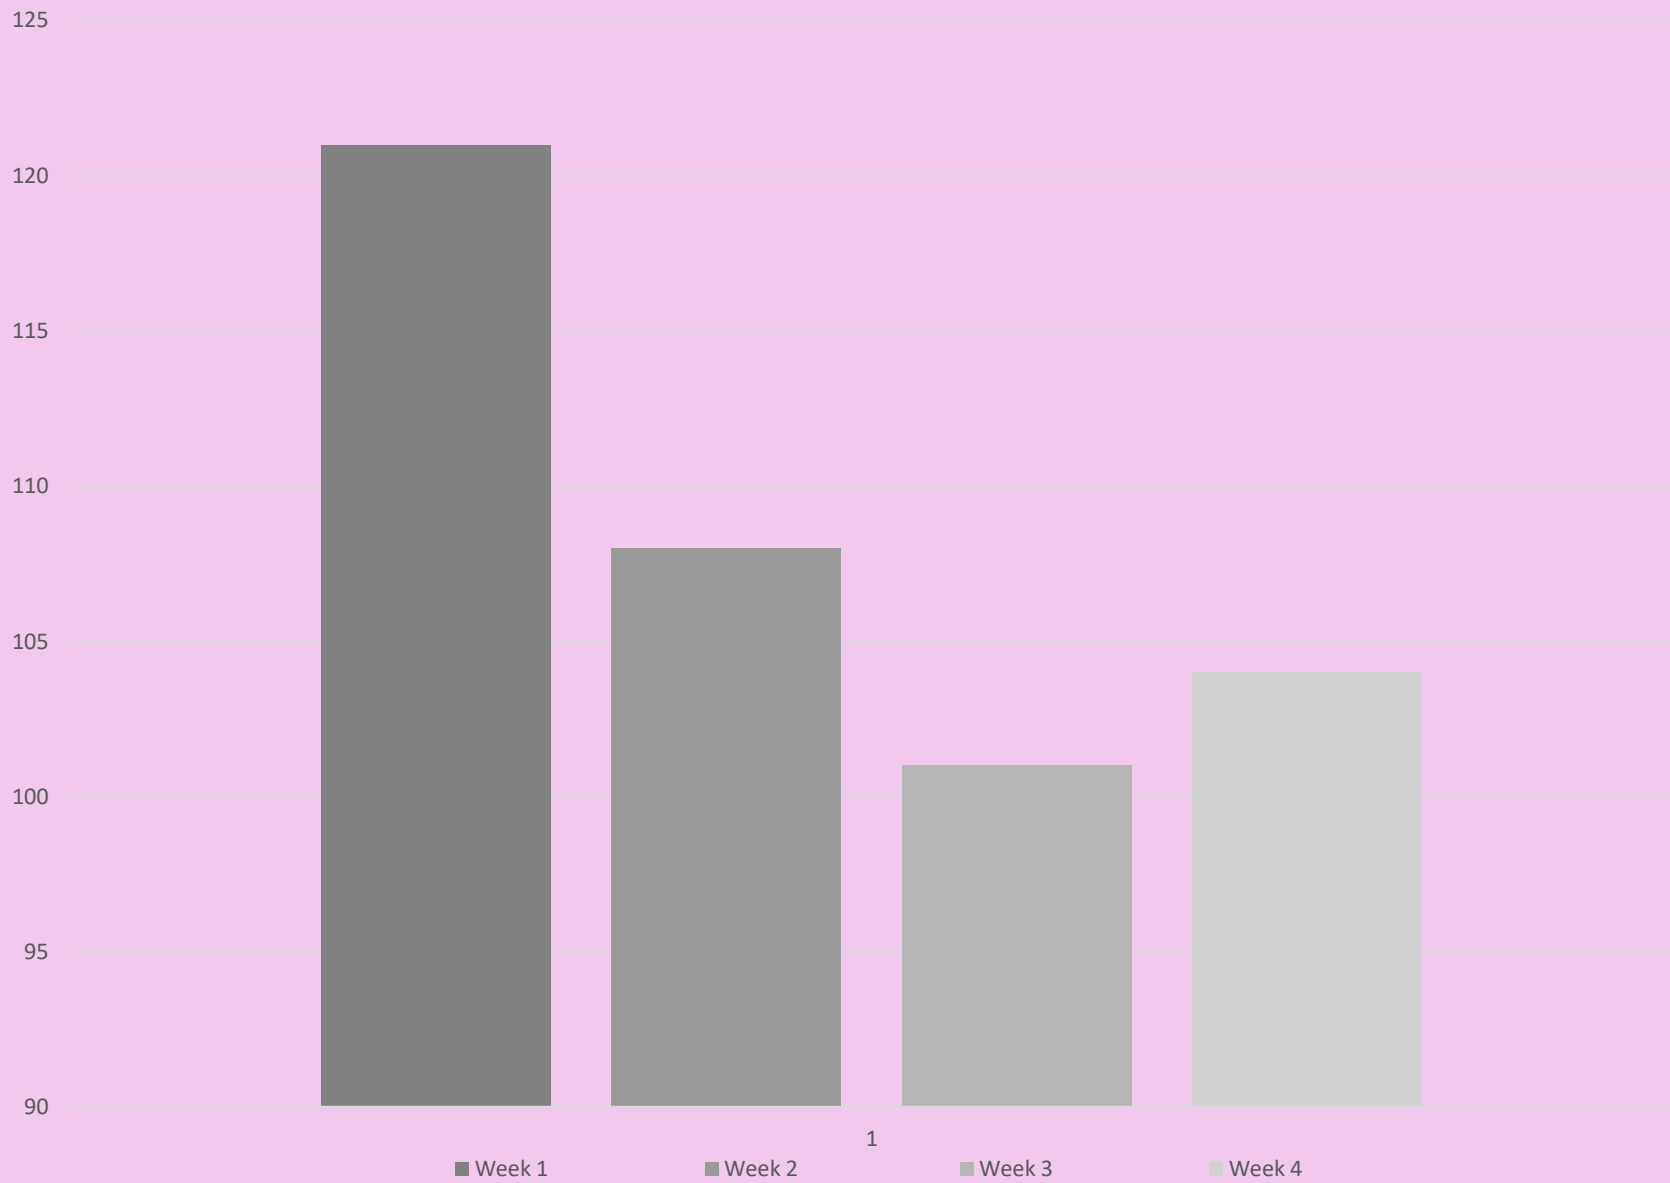

Mrs. Moore's Class Amount Recycled in Homes

Mrs. Moore's Class Weekly Total of Recycled Items