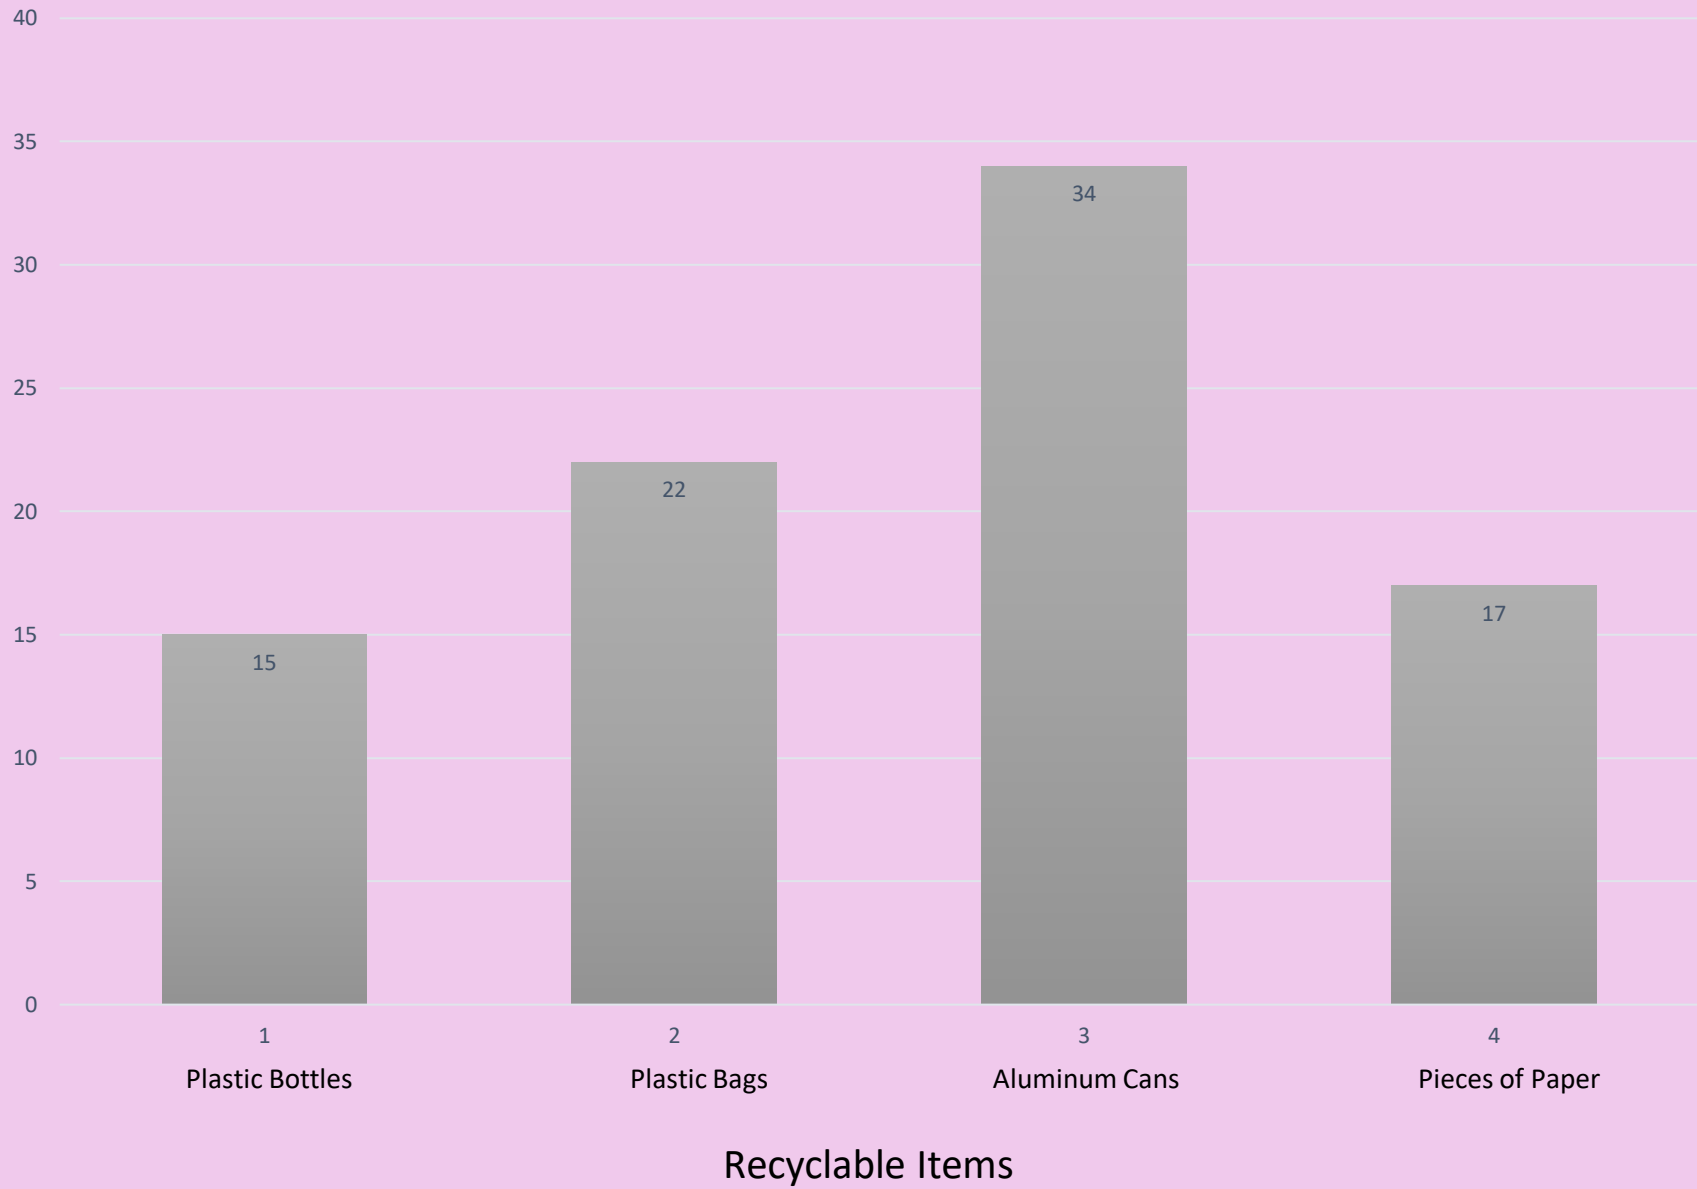

Miss King's Class Amount Recycled in Homes

Mrs. Brown's Class: Recycling Over One Month								
Recyclable Items	Week 1	Week 2	Week 3	Week 4	Monthly Total	Monthly Average	Amount Recycled in Homes	Overall Recycled
Plastic Bottles	22	36	15	29	102	25.5	42	144
Plastic Bags	57	44	28	33	162	40.5	22	84
Aluminum Cans	16	13	22	27	78	19.5	18	96
Pieces of Paper	39	28	19	49	135	33.8	20	155
Weekly Total	134	121	84	138	477	29.8	102	479