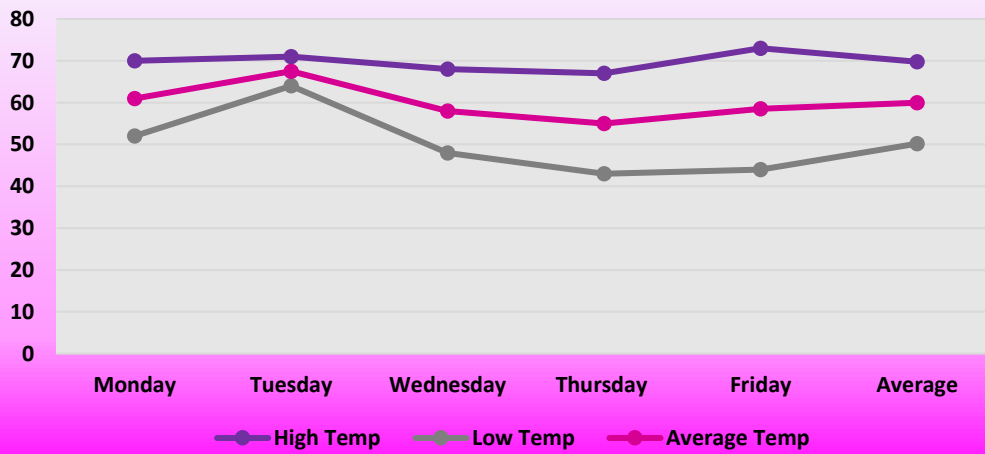

El Dorado, AR Temperatures October 14-18, 2019