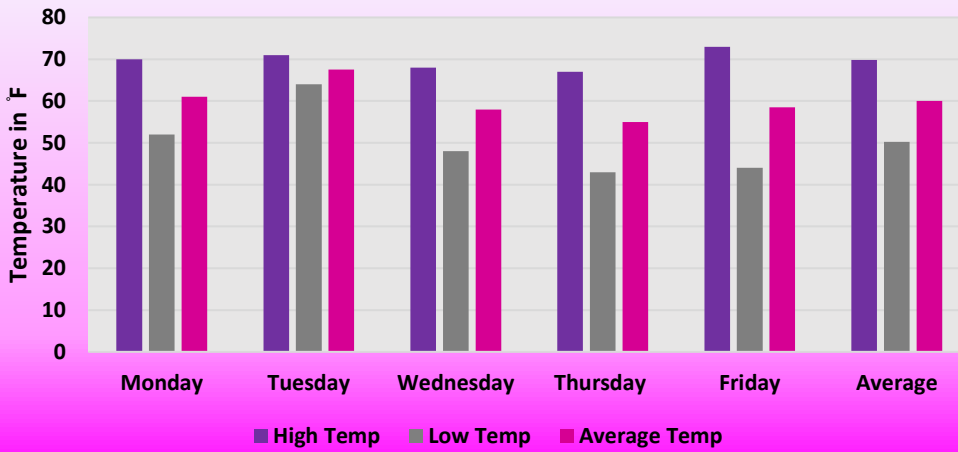

El Dorado, AR Temperatures October 14-18, 2019

	Monday	Tuesday	Wednesday	Thursday	Friday	Average
High Temp	70	71	68	67	73	69.8
Low Temp	52	64	48	43	44	50.2
Average Temp	61	67.5	58	55	58.5	60

El Dorado, AR Temperatures October 14-18, 2019