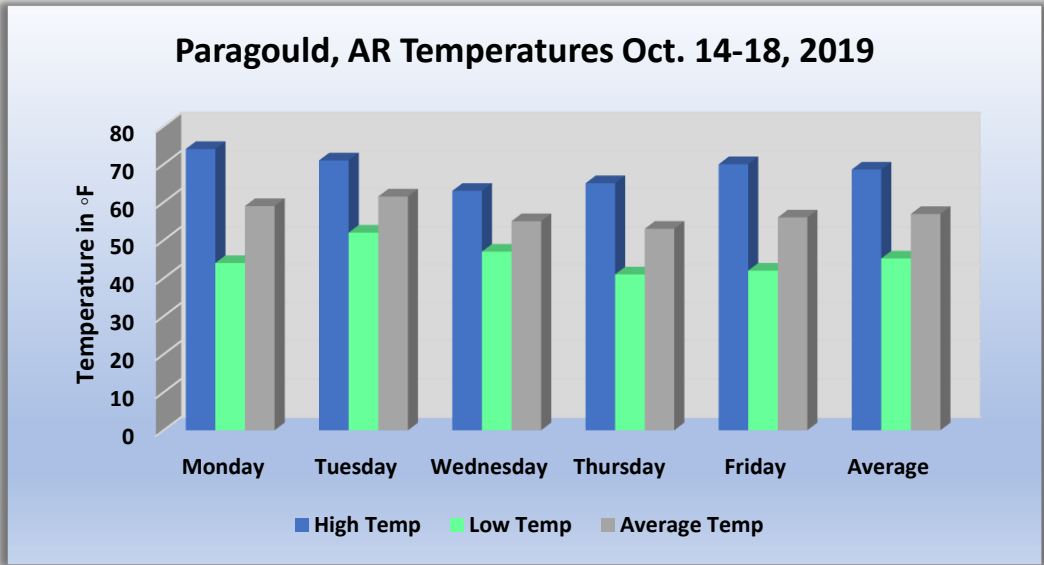

Paragould, AR Temperatures October 14-18, 2019						
	Monday	Tuesday	Wednesday	Thursday	Friday	Average
High Temp	74	71	63	65	70	68.6
Low Temp	44	52	47	41	42	45.2
Average Temp	59	61.5	55	53	56	56.9