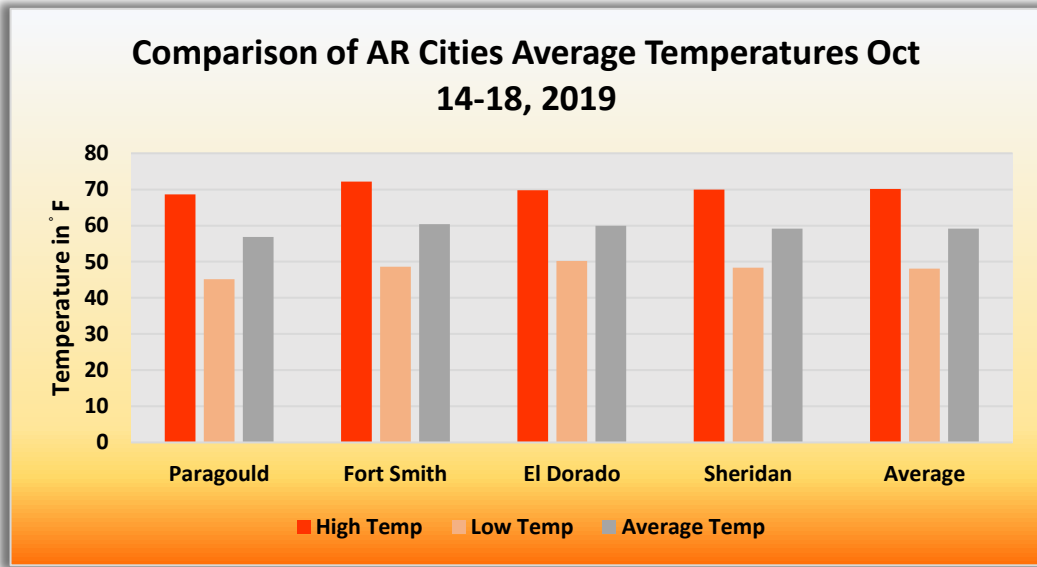

Comparison of AR Cities Average Temperatures October 14-18, 2019

	Paragould	Fort Smith	El Dorado	Sheridan	Average
High Temp	68.6	72.2	69.8	70	70.2
Low Temp	45.2	48.6	50.2	48.4	48.1
Average Temp	56.9	60.4	60	59.2	59.1

Comparison of AR Cities Average Temperatures Oct 14-18, 2019