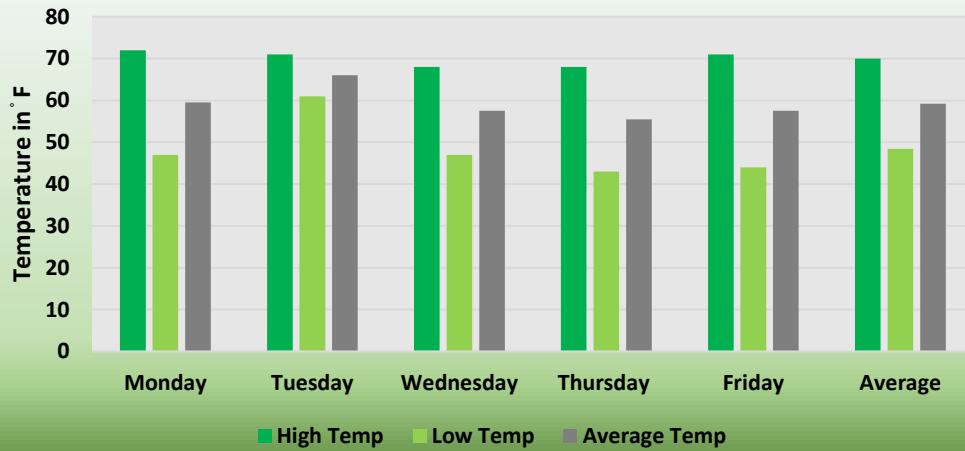

Sheridan, AR Temperatures October 14-18, 2019

	Monday	Tuesday	Wednesday	Thursday	Friday	Average
High Temp	72	71	68	68	71	70
Low Temp	47	61	47	43	44	48.4
Average Temp	59.5	66	57.5	55.5	57.5	59.2

Sheridan, AR Temperatures October 14-18, 2019