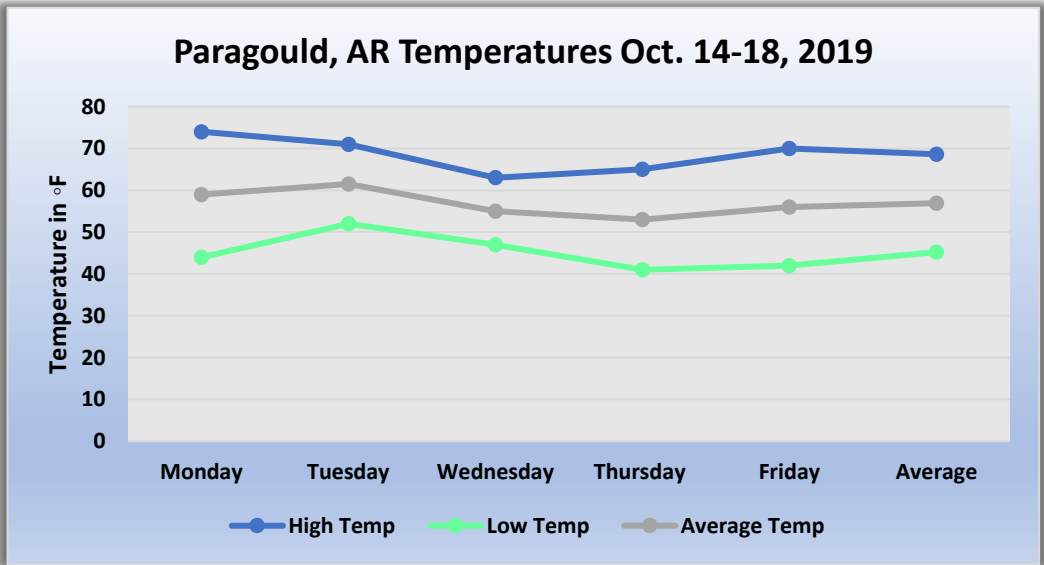

Paragould, AR Temperatures October 14-18, 2019						
	Monday	Tuesday	Wednesday	Thursday	Friday	Average
High Temp	74	71	63	65	70	68.6
Low Temp	44	52	47	41	42	45.2
Average Temp	59	61.5	55	53	56	56.9