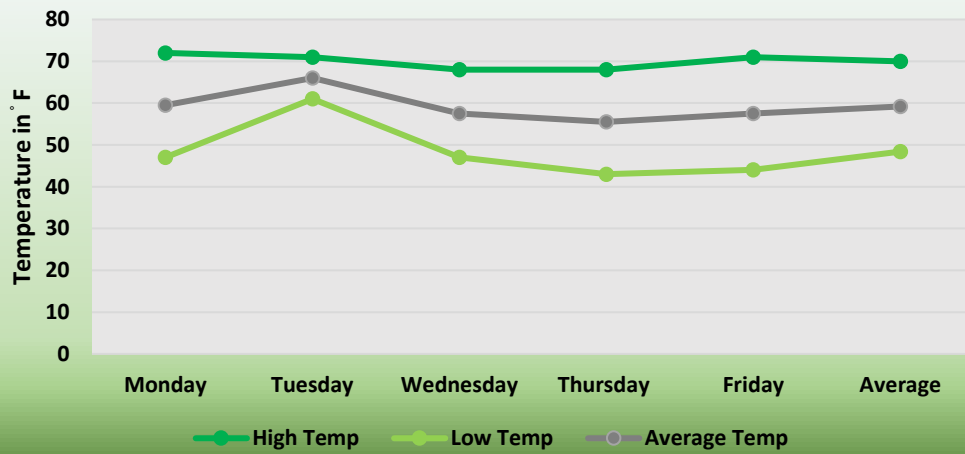

Sheridan, AR Temperatures October 14-18, 2019