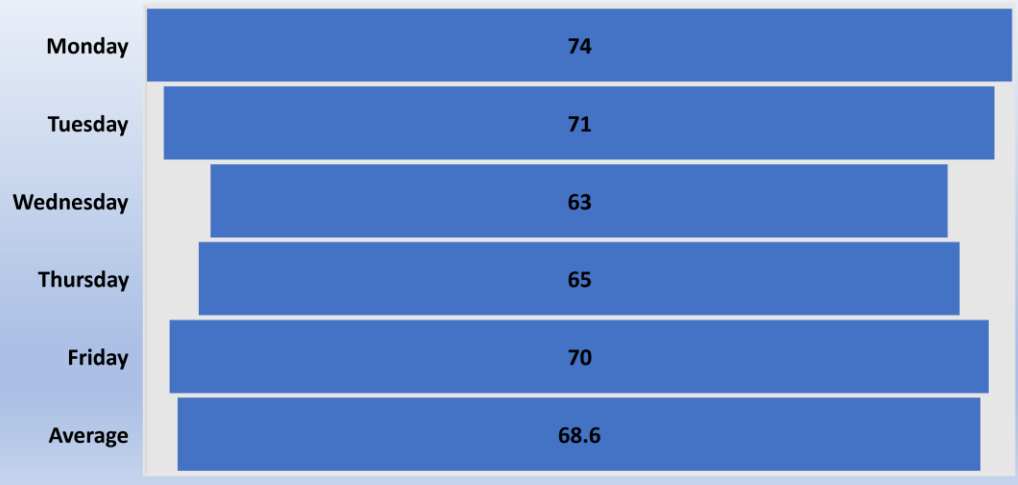

Paragould, AR High Temperatures in ° F October 14-18, 2019

Fort Smith, AR Temperatures October 14-18, 2019

	Monday	Tuesday	Wednesday	Thursday	Friday	Average
High Temp	75	73	67	72	74	72.2
Low Temp	47	61	46	42	47	48.6
Average Temp	61	67	56.5	57	60.5	60.4

Fort Smith, AR Temperatures October 14-18, 2019