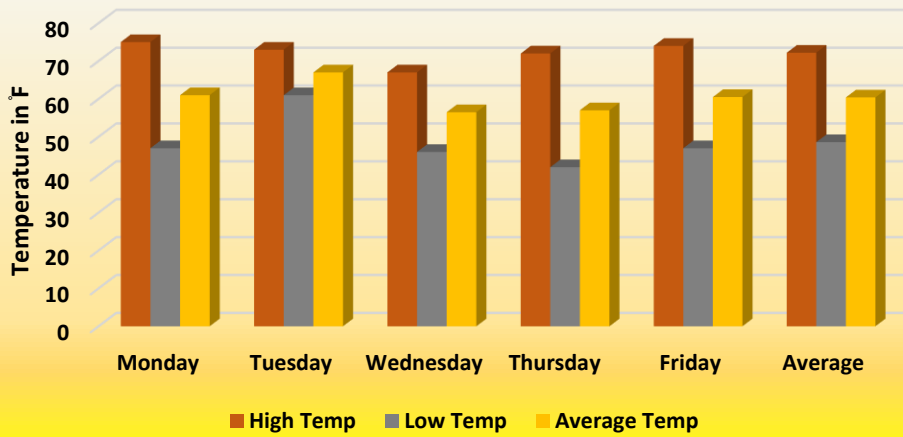

Fort Smith, AR Temperatures October 14-18, 2019

	Monday	Tuesday	Wednesday	Thursday	Friday	Average
High Temp	75	73	67	72	74	72.2
Low Temp	47	61	46	42	47	48.6
Average Temp	61	67	56.5	57	60.5	60.4

Fort Smith, AR Temperatures October 14-18, 2019