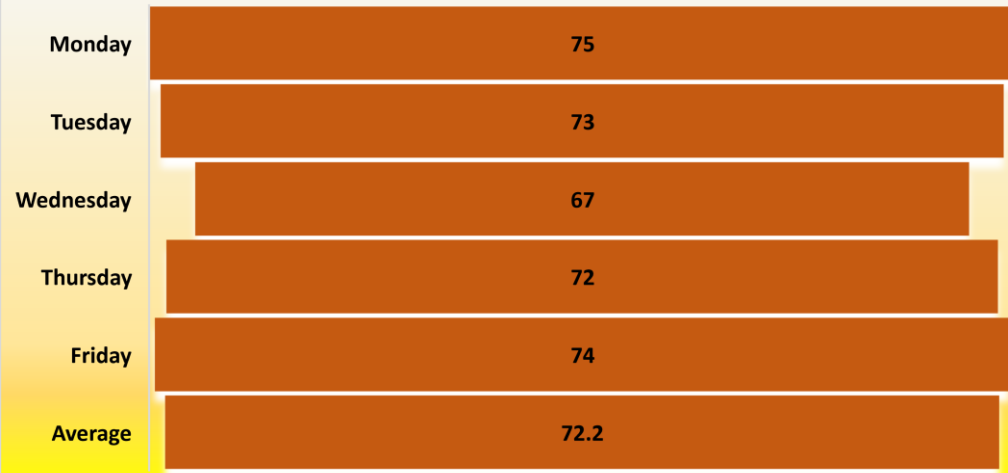

Fort Smith, AR High Temperatures in °F Oct 14-18, 2019

El Dorado, AR Temperatures October 14-18, 2019

	Monday	Tuesday	Wednesday	Thursday	Friday	Average
High Temp	70	71	68	67	73	69.8
Low Temp	52	64	48	43	44	50.2
Average Temp	61	67.5	58	55	58.5	60

El Dorado, AR Temperatures October 14-18, 2019