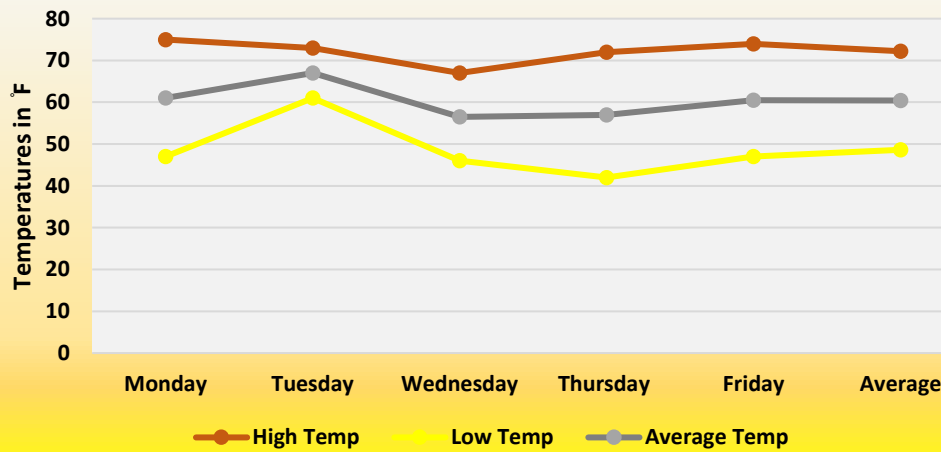

Fort Smith, AR Temperatures October 14-18, 2019