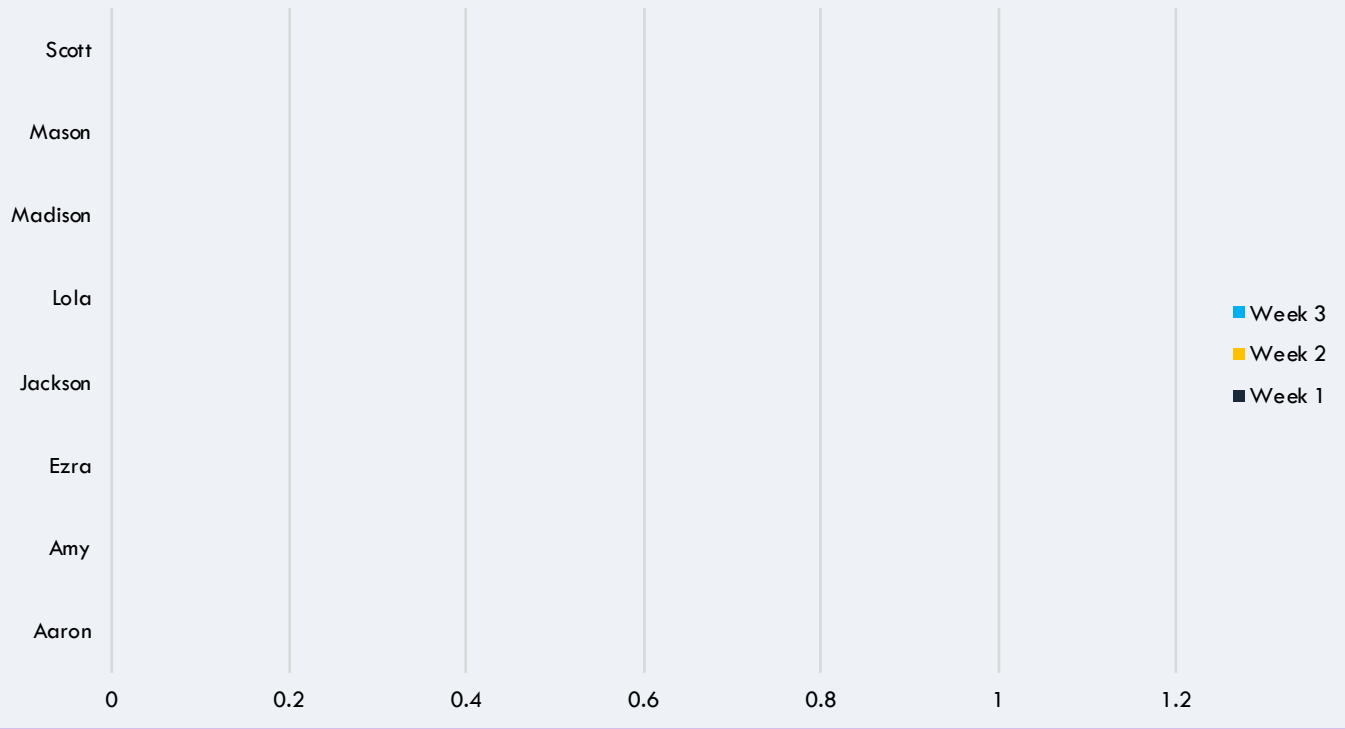

Food Pantry Can-Food Drive- October