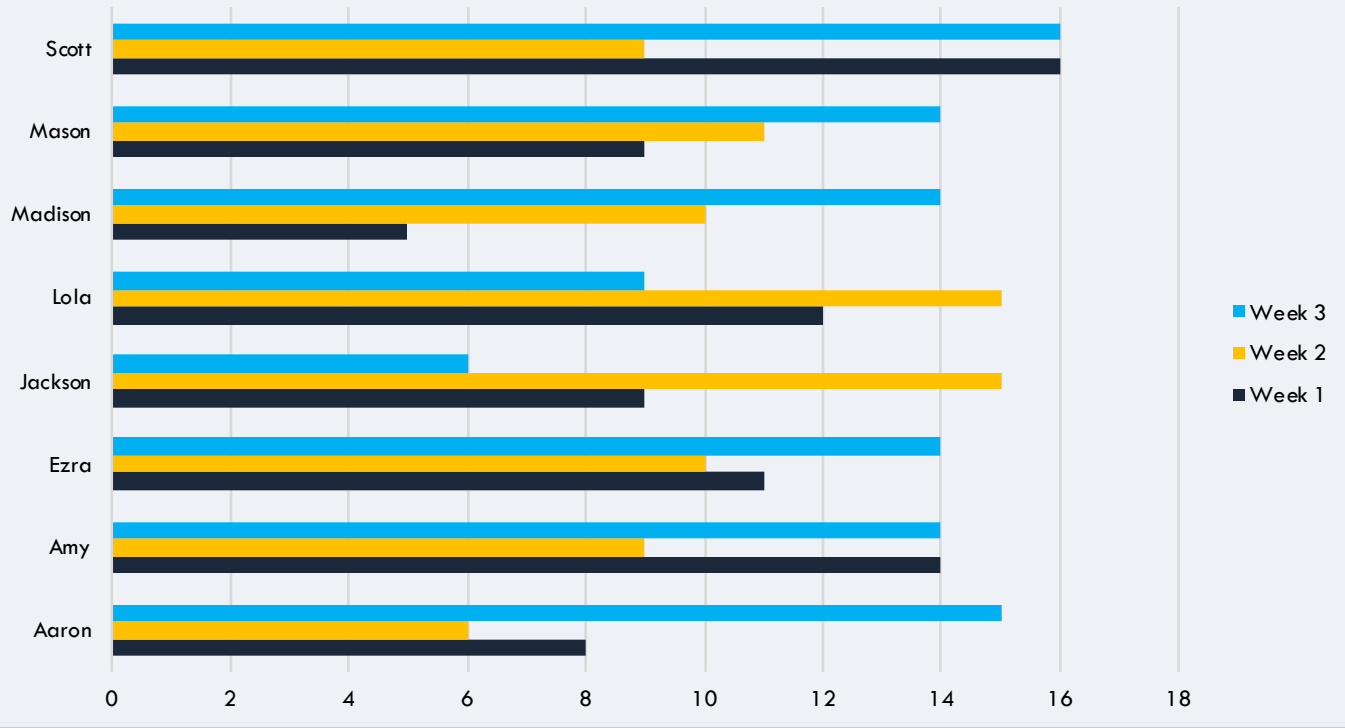

Food Pantry Can Food Drive- October

Name	Week 1	Week 2	Week 3	Total
Aaron	8	6	15	29
Amy	14	9	14	37
Ezra	11	10	14	35
Jackson	9	15	6	30
Lola	12	15	9	36
Madison	5	10	14	29
Mason	9	11	14	34
Scott	16	9	16	41
Total	84	85	102	271

Food Pantry Can-Food Drive- October