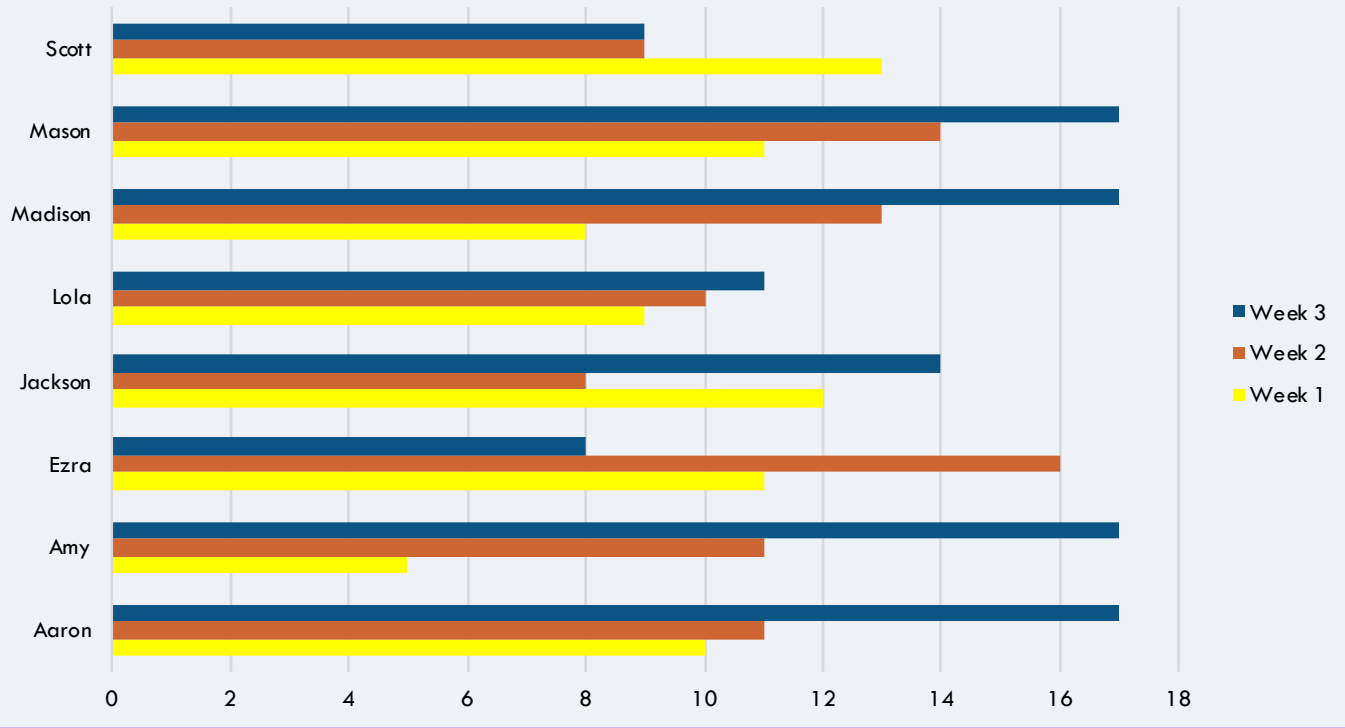

Food Pantry Can Food Drive- November

Name	Week 1	Week 2	Week 3	Total
Aaron	10	11	17	38
Amy	5	11	17	33
Ezra	11	16	8	35
Jackson	12	8	14	34
Lola	9	10	11	30
Madison	8	13	17	38
Mason	11	14	17	42
Scott	13	9	9	31
Total	79	92	110	281

Food Pantry Can-Food Drive- November

Food Pantry Can-Food Drive- November