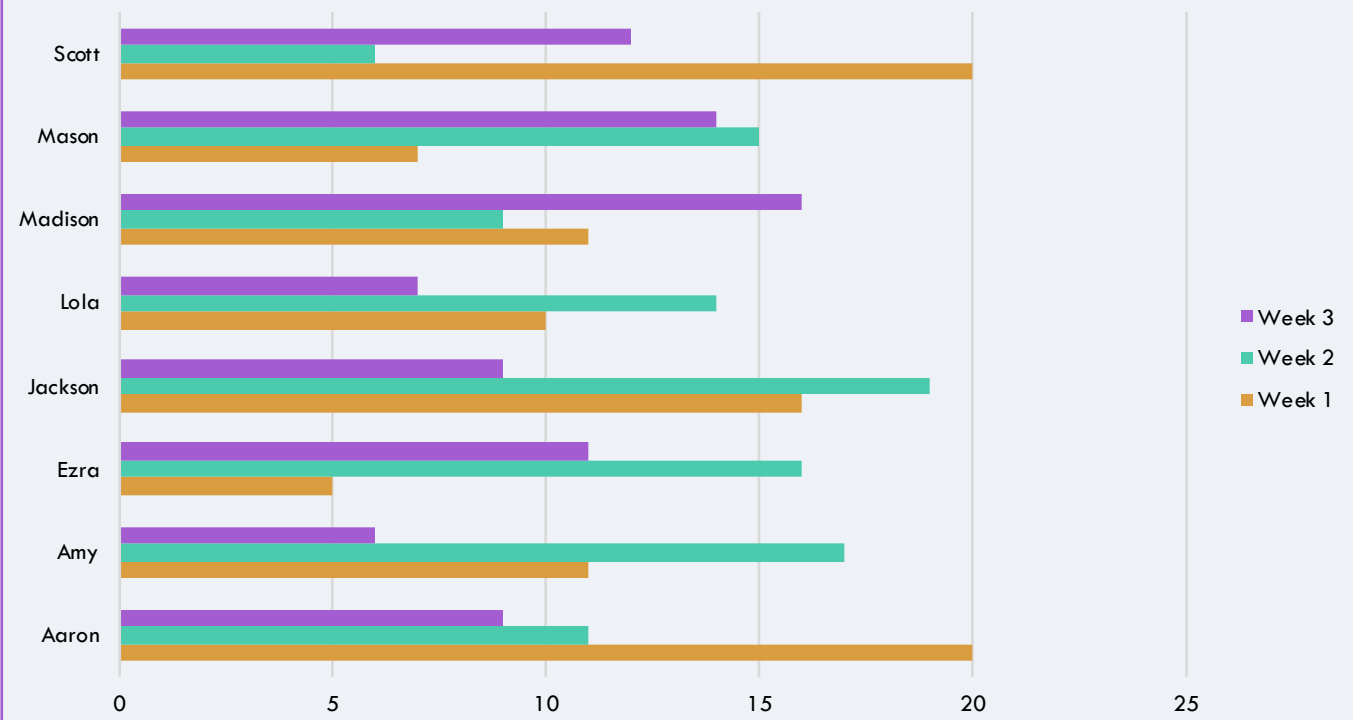

Food Pantry Can Food Drive- September

Name	Week 1	Week 2	Week 3	Total
Aaron	20	11	9	40
Amy	11	17	6	34
Ezra	5	16	11	32
Jackson	16	19	9	44
Lola	10	14	7	31
Madison	11	9	16	36
Mason	7	15	14	36
Scott	20	6	12	38
Total	100	107	84	291

Food Pantry Can-Food Drive- September

Food Pantry Can-Food Drive- September

■ Aaron ■ Amy ■ Ezra ■ Jackson ■ Lola ■ Madison ■ Mason ■ Scott

Food Pantry Can Food Drive- October

Name	Week 1	Week 2	Week 3	Total
Aaron	8	6	15	29
Amy	14	9	14	37
Ezra	11	10	14	35
Jackson	9	15	6	30
Lola	12	15	9	36
Madison	5	10	14	29
Mason	9	11	14	34
Scott	16	9	16	41
Total	84	85	102	271