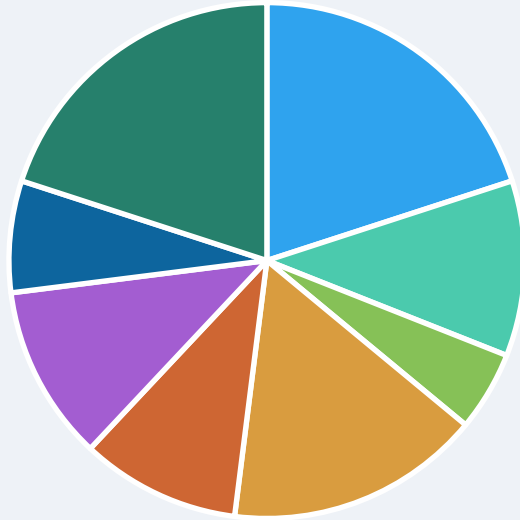

Food Pantry Can Food Drive- September

Name	Week 1	Week 2	Week 3	Total
Aaron	20	11	9	40
Amy	11	17	6	34
Ezra	5	16	11	32
Jackson	16	19	9	44
Lola	10	14	7	31
Madison	11	9	16	36
Mason	7	15	14	36
Scott	20	6	12	38
Total	100	107	84	291

Food Pantry Can-Food Drive- September

Food Pantry Can-Food Drive- September

■ Aaron ■ Amy ■ Ezra ■ Jackson ■ Lola ■ Madison ■ Mason ■ Scott

Food Pantry Can Food Drive- October

Name	Week 1	Week 2	Week 3	Total
Aaron	8	6	15	29
Amy	14	9	14	37
Ezra	11	10	14	35
Jackson	9	15	6	30
Lola	12	15	9	36
Madison	5	10	14	29
Mason	9	11	14	34
Scott	16	9	16	41
Total	84	85	102	271