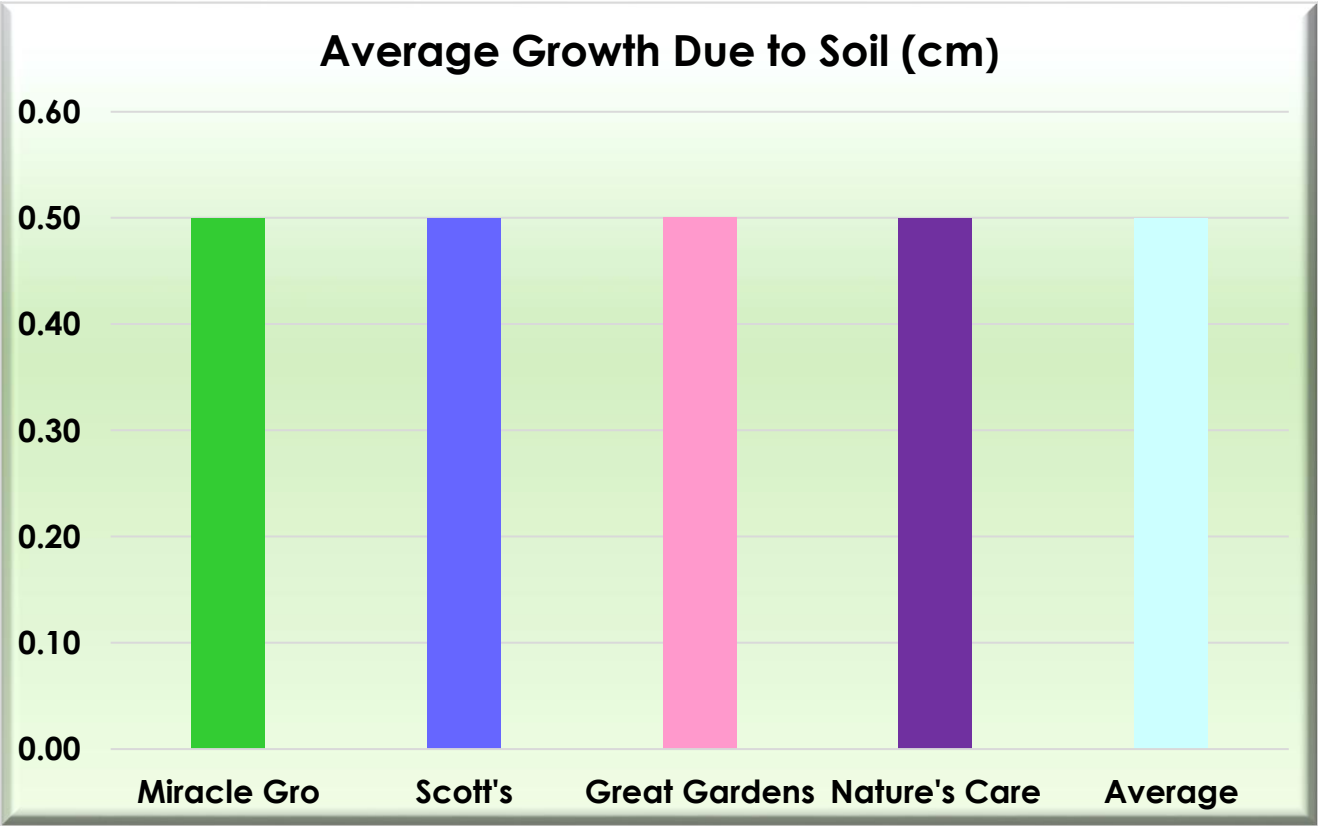

Comparing Soil Types and Amount of Water

	Control			Too Much Water			Too Little Water				
Soil Brands	Height (cm)	Avg Growth (cm)	Growth/Liter of Water (cm/L)	Height (cm)	Avg Growth (cm)	Growth/Liter of Water (cm/L)	Height (cm)	Avg Growth (cm)	Growth/Liter of Water (cm/L)	Height Difference (Control-Too Much Water)	Height Difference (Control-Too Little Water)
Miracle Gro	10.00	2.50	0.50	5.00	1.25	0.13	2.00	0.50	0.40	5.00	8.00
Scott's	10.00	2.50	0.50	5.00	1.25	0.13	2.00	0.50	0.40	5.00	8.00
Great Gardens	10.00	2.50	0.50	5.00	1.25	0.13	2.00	0.50	0.40	5.00	8.00
Nature's Care	10.00	2.50	0.50	5.00	1.25	0.13	2.00	0.50	0.40	5.00	8.00
Average	10.00	2.50	0.50	5.00	1.25	0.13	2.00	0.50	0.40	5.00	8.00