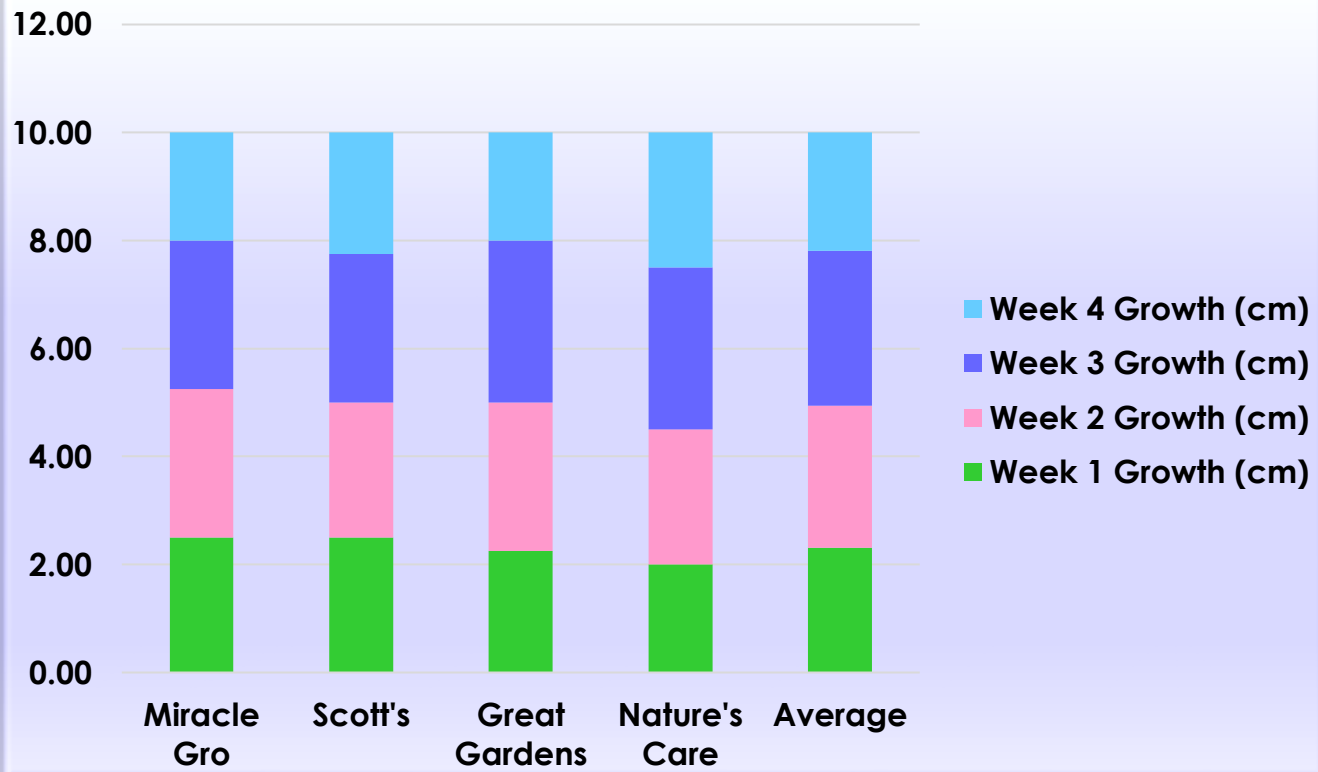

Sunflower Growth: Does Soil Really Matter?

Control: Plenty of Water

| Soil Brands | Week 1 Growth (cm) | Week 2 Growth (cm) | Week 3 Growth (cm) | Week 4 Growth (cm) | Total Height (cm) | Average Growth Due to Soil (cm) | Total Amount of Water (mL) | Growth/ Liter of water (cm/L) |
|---------------|--------------------------|--------------------------|--------------------------|--------------------------|----------------------|------------------------------------|-------------------------------|----------------------------------|
| Miracle Gro | 2.50 | 2.75 | 2.75 | 2.00 | 10.00 | 2.50 | 20.00 | 0.50 |
| Scott's | 2.50 | 2.50 | 2.75 | 2.25 | 10.00 | 2.50 | 20.00 | 0.50 |
| Great Gardens | 2.25 | 2.75 | 3.00 | 2.00 | 10.00 | 2.50 | 20.00 | 0.50 |
| Nature's Care | 2.00 | 2.50 | 3.00 | 2.50 | 10.00 | 2.50 | 20.00 | 0.50 |
| Average | 2.31 | 2.63 | 2.88 | 2.19 | 10.00 | 2.50 | 20.00 | 0.50 |

Sunflower Growth per Liter of water (cm/L)

Sunflower Growth per Week

Sunflower Growth: Does Soil Really Matter?

Too Much Water

| Soil Brands | Week 1 Growth (cm) | Week 2 Growth (cm) | Week 3 Growth (cm) | Week 4 Growth (cm) | Total Height (cm) | Average Growth Due to Soil (cm) | Total Amount of Water (mL) | Growth/ Liter of water (cm/L) |
|---------------|--------------------|--------------------|--------------------|--------------------|-------------------|---------------------------------|----------------------------|-------------------------------|
| Miracle Gro | 1.50 | 1.00 | 1.75 | 0.75 | 5.00 | 1.25 | 40.00 | 0.13 |
| Scott's | 1.25 | 1.25 | 1.50 | 1.00 | 5.00 | 1.25 | 40.00 | 0.13 |
| Great Gardens | 1.00 | 1.00 | 2.00 | 1.00 | 5.00 | 1.25 | 40.00 | 0.13 |
| Nature's Care | 1.00 | 1.25 | 1.50 | 1.25 | 5.00 | 1.25 | 40.00 | 0.13 |
| Average | 1.19 | 1.13 | 1.69 | 1.00 | 5.00 | 1.25 | 40.00 | 0.13 |