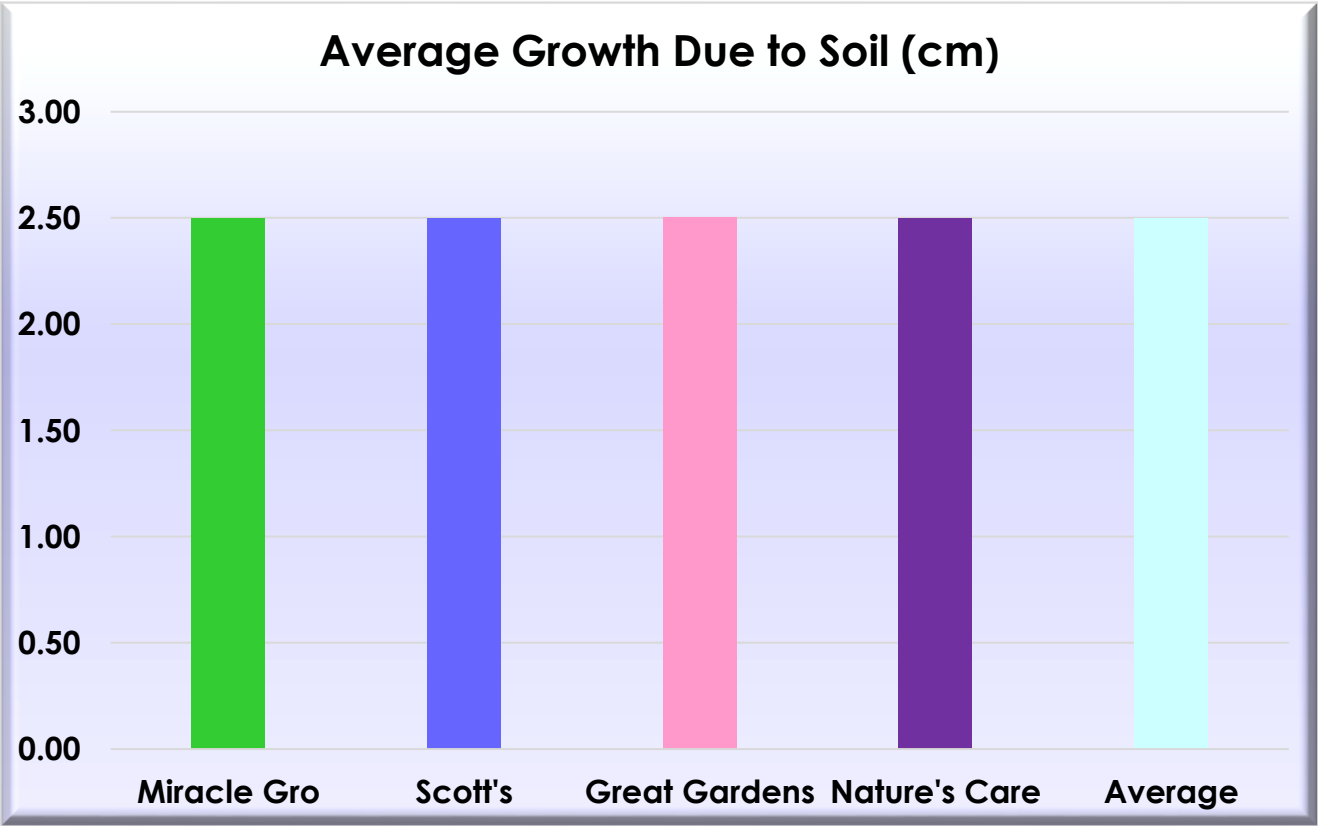

Sunflower Growth: Does Soil Really Matter?

Control: Plenty of Water

| Soil Brands | Week 1 Growth (cm) | Week 2 Growth (cm) | Week 3 Growth (cm) | Week 4 Growth (cm) | Total Height (cm) | Average Growth Due to Soil (cm) | Total Amount of Water (mL) | Growth/ Liter of water (cm/L) |
|---------------|--------------------------|--------------------------|--------------------------|--------------------------|----------------------|------------------------------------|-------------------------------|----------------------------------|
| Miracle Gro | 2.50 | 2.75 | 2.75 | 2.00 | 10.00 | 2.50 | 20.00 | 0.50 |
| Scott's | 2.50 | 2.50 | 2.75 | 2.25 | 10.00 | 2.50 | 20.00 | 0.50 |
| Great Gardens | 2.25 | 2.75 | 3.00 | 2.00 | 10.00 | 2.50 | 20.00 | 0.50 |
| Nature's Care | 2.00 | 2.50 | 3.00 | 2.50 | 10.00 | 2.50 | 20.00 | 0.50 |
| Average | 2.31 | 2.63 | 2.88 | 2.19 | 10.00 | 2.50 | 20.00 | 0.50 |

Sunflower Growth per Liter of water (cm/L)

Sunflower Growth per Week

Sunflower Growth: Does Soil Really Matter?

Too Much Water

| Soil Brands | Week 1 Growth (cm) | Week 2 Growth (cm) | Week 3 Growth (cm) | Week 4 Growth (cm) | Total Height (cm) | Average Growth Due to Soil (cm) | Total Amount of Water (mL) | Growth/ Liter of water (cm/L) |
|---------------|--------------------|--------------------|--------------------|--------------------|-------------------|---------------------------------|----------------------------|-------------------------------|
| Miracle Gro | 1.50 | 1.00 | 1.75 | 0.75 | 5.00 | 1.25 | 40.00 | 0.13 |
| Scott's | 1.25 | 1.25 | 1.50 | 1.00 | 5.00 | 1.25 | 40.00 | 0.13 |
| Great Gardens | 1.00 | 1.00 | 2.00 | 1.00 | 5.00 | 1.25 | 40.00 | 0.13 |
| Nature's Care | 1.00 | 1.25 | 1.50 | 1.25 | 5.00 | 1.25 | 40.00 | 0.13 |
| Average | 1.19 | 1.13 | 1.69 | 1.00 | 5.00 | 1.25 | 40.00 | 0.13 |