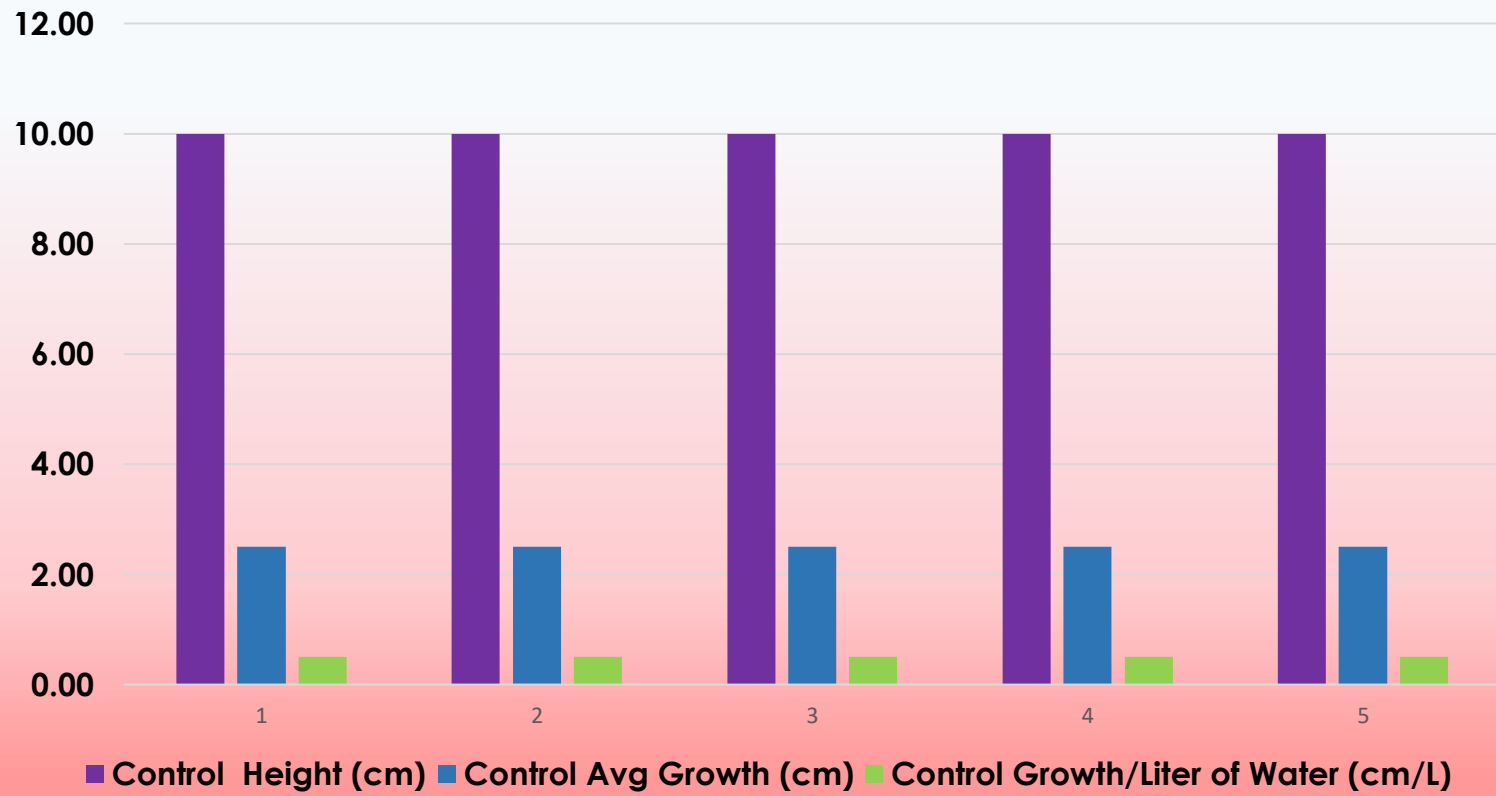

Sunflower Growth per Liter of water (cm/L)

Sunflower Growth per Week

Comparing Soil Types and Amount of Water

| | Control | | | Too Much Water | | | Too Little Water | | | | |
|---------------|-------------|-----------------|------------------------------|----------------|-----------------|------------------------------|------------------|-----------------|------------------------------|--|--|
| Soil Brands | Height (cm) | Avg Growth (cm) | Growth/Liter of Water (cm/L) | Height (cm) | Avg Growth (cm) | Growth/Liter of Water (cm/L) | Height (cm) | Avg Growth (cm) | Growth/Liter of Water (cm/L) | Height Difference (Control-Too Much Water) | Height Difference (Control-Too Little Water) |
| Miracle Gro | 10.00 | 2.50 | 0.50 | 5.00 | 1.25 | 0.13 | 2.00 | 0.50 | 0.40 | 5.00 | 8.00 |
| Scott's | 10.00 | 2.50 | 0.50 | 5.00 | 1.25 | 0.13 | 2.00 | 0.50 | 0.40 | 5.00 | 8.00 |
| Great Gardens | 10.00 | 2.50 | 0.50 | 5.00 | 1.25 | 0.13 | 2.00 | 0.50 | 0.40 | 5.00 | 8.00 |
| Nature's Care | 10.00 | 2.50 | 0.50 | 5.00 | 1.25 | 0.13 | 2.00 | 0.50 | 0.40 | 5.00 | 8.00 |
| Average | 10.00 | 2.50 | 0.50 | 5.00 | 1.25 | 0.13 | 2.00 | 0.50 | 0.40 | 5.00 | 8.00 |

Control

Comparison of Average Height

Too Little Water

Too Much Water