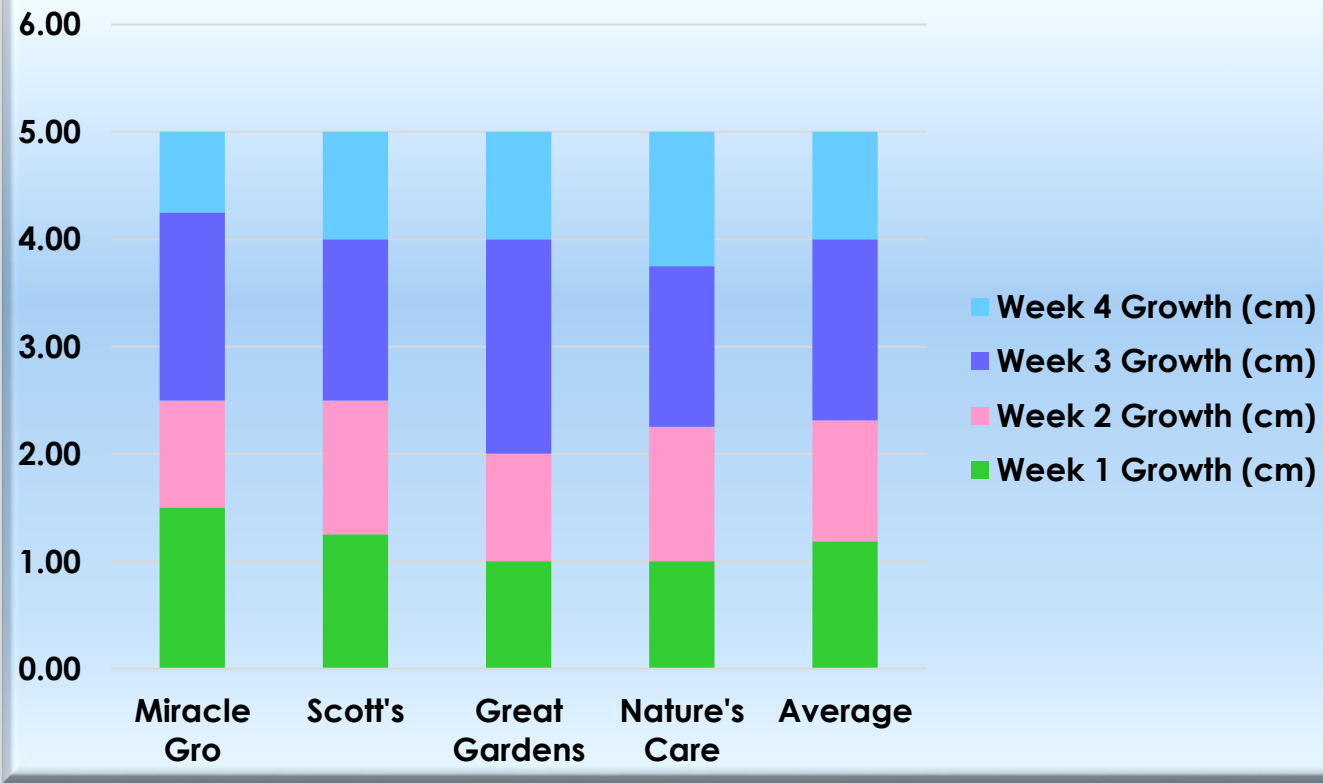

Sunflower Growth per Liter of water (cm/L)

Sunflower Growth per Week

Sunflower Growth: Does Soil Really Matter?

Too Much Water

| Soil Brands | Week 1 Growth (cm) | Week 2 Growth (cm) | Week 3 Growth (cm) | Week 4 Growth (cm) | Total Height (cm) | Average Growth Due to Soil (cm) | Total Amount of Water (mL) | Growth/ Liter of water (cm/L) |
|---------------|--------------------|--------------------|--------------------|--------------------|-------------------|---------------------------------|----------------------------|-------------------------------|
| Miracle Gro | 1.50 | 1.00 | 1.75 | 0.75 | 5.00 | 1.25 | 40.00 | 0.13 |
| Scott's | 1.25 | 1.25 | 1.50 | 1.00 | 5.00 | 1.25 | 40.00 | 0.13 |
| Great Gardens | 1.00 | 1.00 | 2.00 | 1.00 | 5.00 | 1.25 | 40.00 | 0.13 |
| Nature's Care | 1.00 | 1.25 | 1.50 | 1.25 | 5.00 | 1.25 | 40.00 | 0.13 |
| Average | 1.19 | 1.13 | 1.69 | 1.00 | 5.00 | 1.25 | 40.00 | 0.13 |

Sunflower Growth per Liter of water (cm/L)

Sunflower Growth per Week

Sunflower Growth: Does Soil Really Matter?

Too Much Water

| Soil Brands | Week 1 Growth (cm) | Week 2 Growth (cm) | Week 3 Growth (cm) | Week 4 Growth (cm) | Total Height (cm) | Average Growth Due to Soil (cm) | Total Amount of Water (mL) | Growth/ Liter of water (cm/L) |
|---------------|--------------------|--------------------|--------------------|--------------------|-------------------|---------------------------------|----------------------------|-------------------------------|
| Miracle Gro | 0.75 | 0.25 | 0.50 | 0.50 | 2.00 | 0.50 | 5.00 | 0.40 |
| Scott's | 0.50 | 0.75 | 0.50 | 0.25 | 2.00 | 0.50 | 5.00 | 0.40 |
| Great Gardens | 0.50 | 0.50 | 0.75 | 0.25 | 2.00 | 0.50 | 5.00 | 0.40 |
| Nature's Care | 0.75 | 0.50 | 0.25 | 0.50 | 2.00 | 0.50 | 5.00 | 0.40 |
| Average | 0.63 | 0.50 | 0.50 | 0.38 | 2.00 | 0.50 | 5.00 | 0.40 |