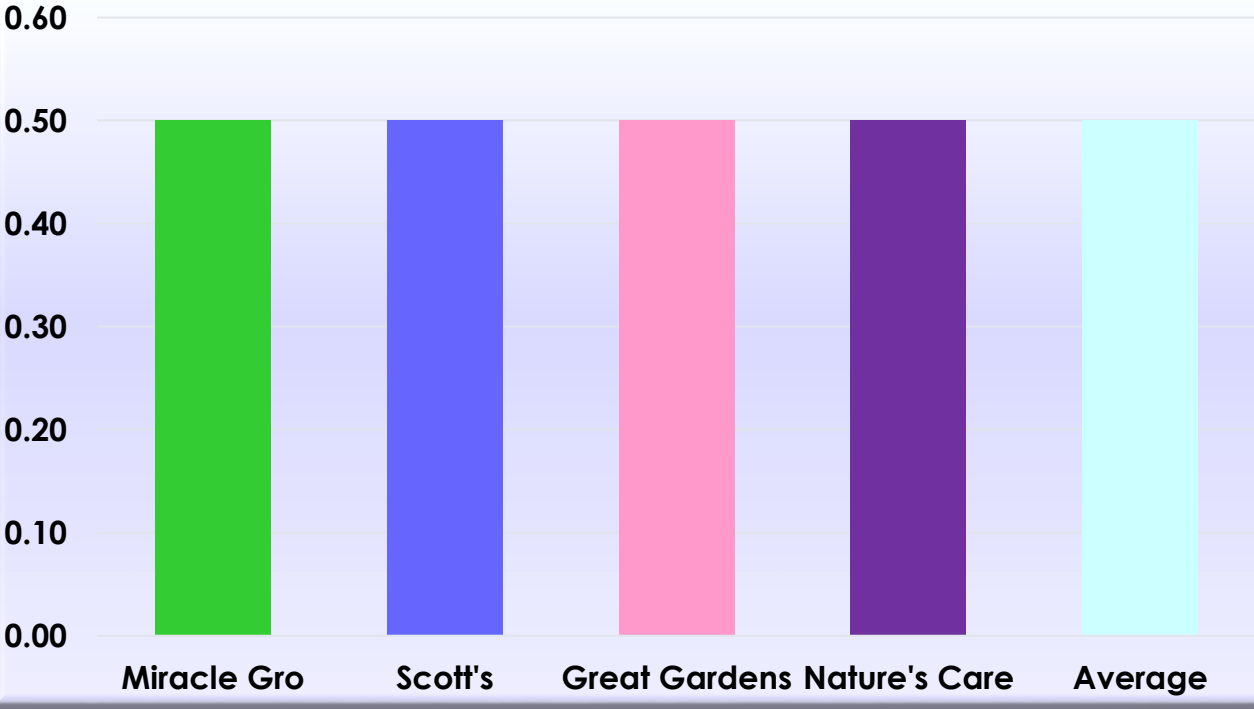

Sunflower Growth: Does Soil Really Matter?

Control: Plenty of Water

| Soil Brands | Week 1 Growth (cm) | Week 2 Growth (cm) | Week 3 Growth (cm) | Week 4 Growth (cm) | Total Height (cm) | Average Growth Due to Soil (cm) | Total Amount of Water (mL) | Growth/ Liter of water (cm/L) |
|---------------|--------------------------|--------------------------|--------------------------|--------------------------|----------------------|------------------------------------|-------------------------------|----------------------------------|
| Miracle Gro | 2.50 | 2.75 | 2.75 | 2.00 | 10.00 | 2.50 | 20.00 | 0.50 |
| Scott's | 2.50 | 2.50 | 2.75 | 2.25 | 10.00 | 2.50 | 20.00 | 0.50 |
| Great Gardens | 2.25 | 2.75 | 3.00 | 2.00 | 10.00 | 2.50 | 20.00 | 0.50 |
| Nature's Care | 2.00 | 2.50 | 3.00 | 2.50 | 10.00 | 2.50 | 20.00 | 0.50 |
| Average | 2.31 | 2.63 | 2.88 | 2.19 | 10.00 | 2.50 | 20.00 | 0.50 |

Sunflower Growth per Liter of water (cm/L)

Sunflower Growth per Week

Sunflower Growth: Does Soil Really Matter?

Too Much Water

| Soil Brands | Week 1 Growth (cm) | Week 2 Growth (cm) | Week 3 Growth (cm) | Week 4 Growth (cm) | Total Height (cm) | Average Growth Due to Soil (cm) | Total Amount of Water (mL) | Growth/ Liter of water (cm/L) |
|---------------|--------------------|--------------------|--------------------|--------------------|-------------------|---------------------------------|----------------------------|-------------------------------|
| Miracle Gro | 1.50 | 1.00 | 1.75 | 0.75 | 5.00 | 1.25 | 40.00 | 0.13 |
| Scott's | 1.25 | 1.25 | 1.50 | 1.00 | 5.00 | 1.25 | 40.00 | 0.13 |
| Great Gardens | 1.00 | 1.00 | 2.00 | 1.00 | 5.00 | 1.25 | 40.00 | 0.13 |
| Nature's Care | 1.00 | 1.25 | 1.50 | 1.25 | 5.00 | 1.25 | 40.00 | 0.13 |
| Average | 1.19 | 1.13 | 1.69 | 1.00 | 5.00 | 1.25 | 40.00 | 0.13 |