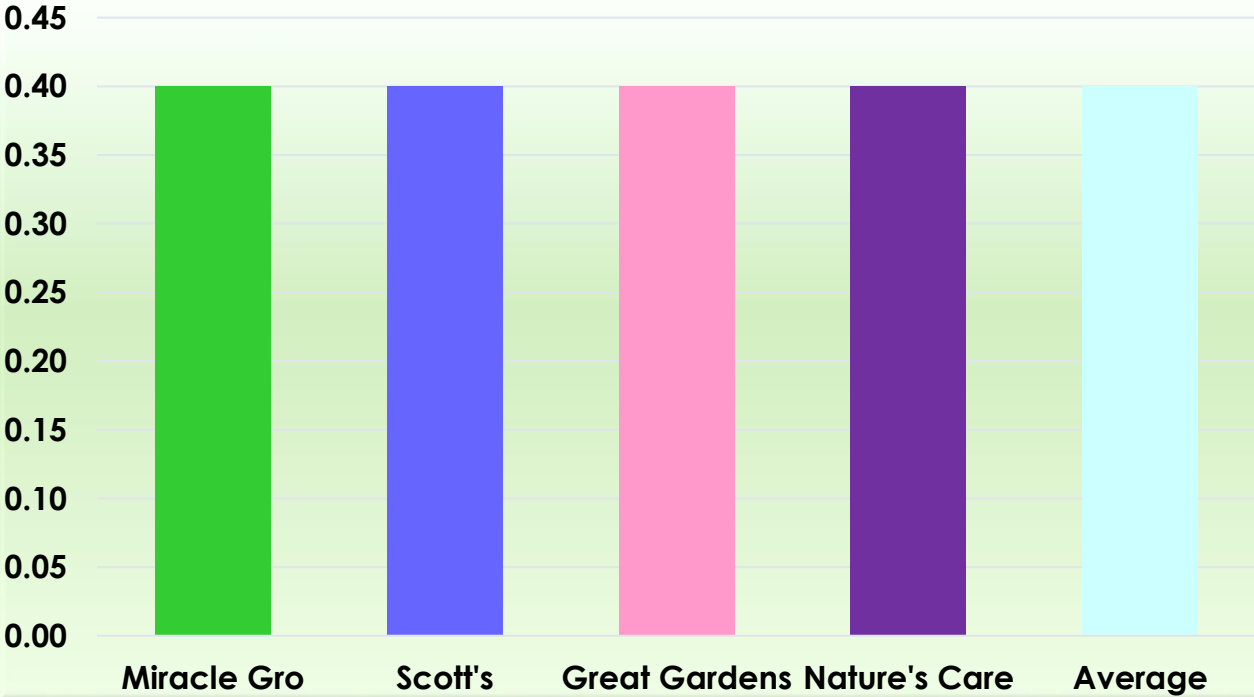

Sunflower Growth: Does Soil Really Matter?

Too Much Water

Soil Brands	Week 1 Growth (cm)	Week 2 Growth (cm)	Week 3 Growth (cm)	Week 4 Growth (cm)	Total Height (cm)	Average Growth Due to Soil (cm)	Total Amount of Water (mL)	Growth/ Liter of water (cm/L)
Miracle Gro	0.75	0.25	0.50	0.50	2.00	0.50	5.00	0.40
Scott's	0.50	0.75	0.50	0.25	2.00	0.50	5.00	0.40
Great Gardens	0.50	0.50	0.75	0.25	2.00	0.50	5.00	0.40
Nature's Care	0.75	0.50	0.25	0.50	2.00	0.50	5.00	0.40
Average	0.63	0.50	0.50	0.38	2.00	0.50	5.00	0.40

Sunflower Growth per Liter of water (cm/L)