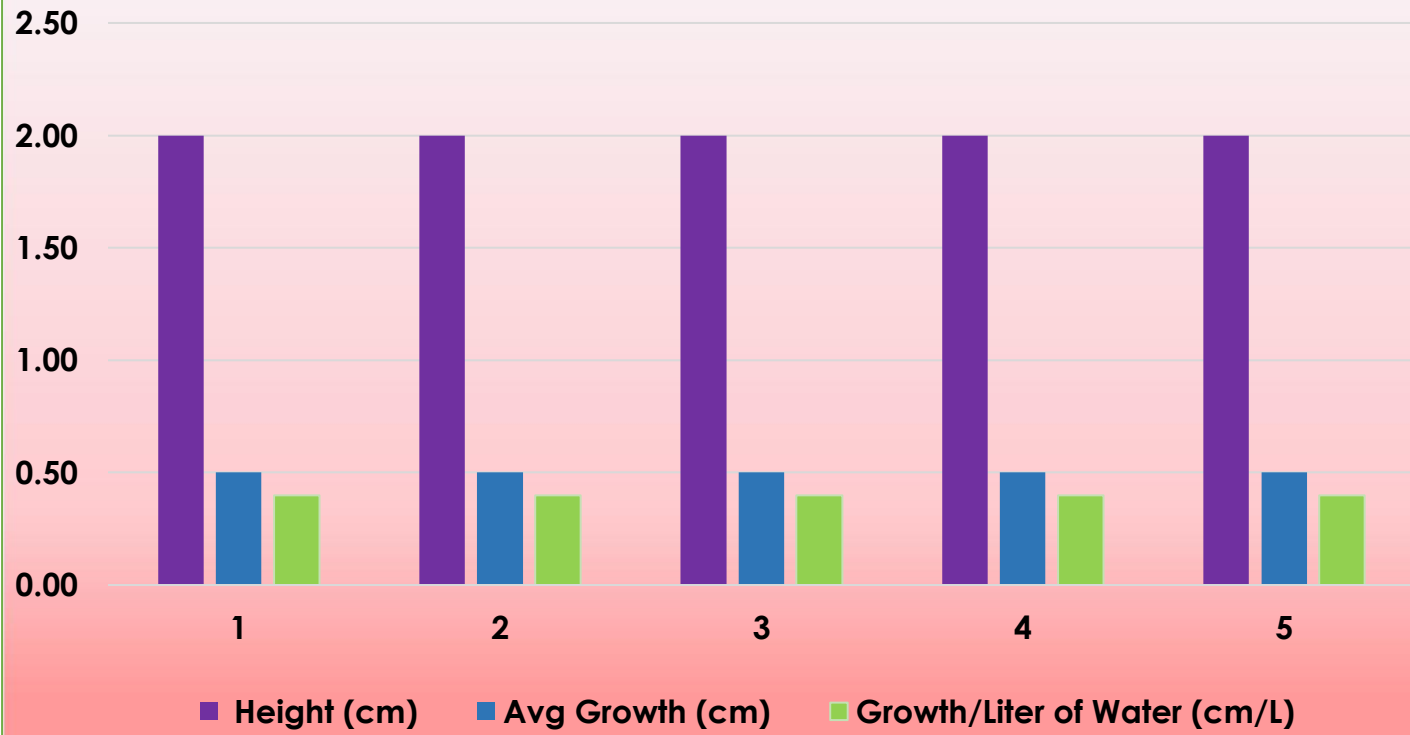

Sunflower Growth per Liter of water (cm/L)

Sunflower Growth per Week

Comparing Soil Types and Amount of Water

| | Control | | | Too Much Water | | | Too Little Water | | | | |
|---------------|-------------|-----------------|------------------------------|----------------|-----------------|------------------------------|------------------|-----------------|------------------------------|--|--|
| Soil Brands | Height (cm) | Avg Growth (cm) | Growth/Liter of Water (cm/L) | Height (cm) | Avg Growth (cm) | Growth/Liter of Water (cm/L) | Height (cm) | Avg Growth (cm) | Growth/Liter of Water (cm/L) | Height Difference (Control-Too Much Water) | Height Difference (Control-Too Little Water) |
| Miracle Gro | 10.00 | 2.50 | 0.50 | 5.00 | 1.25 | 0.13 | 2.00 | 0.50 | 0.40 | 5.00 | 8.00 |
| Scott's | 10.00 | 2.50 | 0.50 | 5.00 | 1.25 | 0.13 | 2.00 | 0.50 | 0.40 | 5.00 | 8.00 |
| Great Gardens | 10.00 | 2.50 | 0.50 | 5.00 | 1.25 | 0.13 | 2.00 | 0.50 | 0.40 | 5.00 | 8.00 |
| Nature's Care | 10.00 | 2.50 | 0.50 | 5.00 | 1.25 | 0.13 | 2.00 | 0.50 | 0.40 | 5.00 | 8.00 |
| Average | 10.00 | 2.50 | 0.50 | 5.00 | 1.25 | 0.13 | 2.00 | 0.50 | 0.40 | 5.00 | 8.00 |

Control

Comparison of Average Height

Too Little Water

Too Much Water