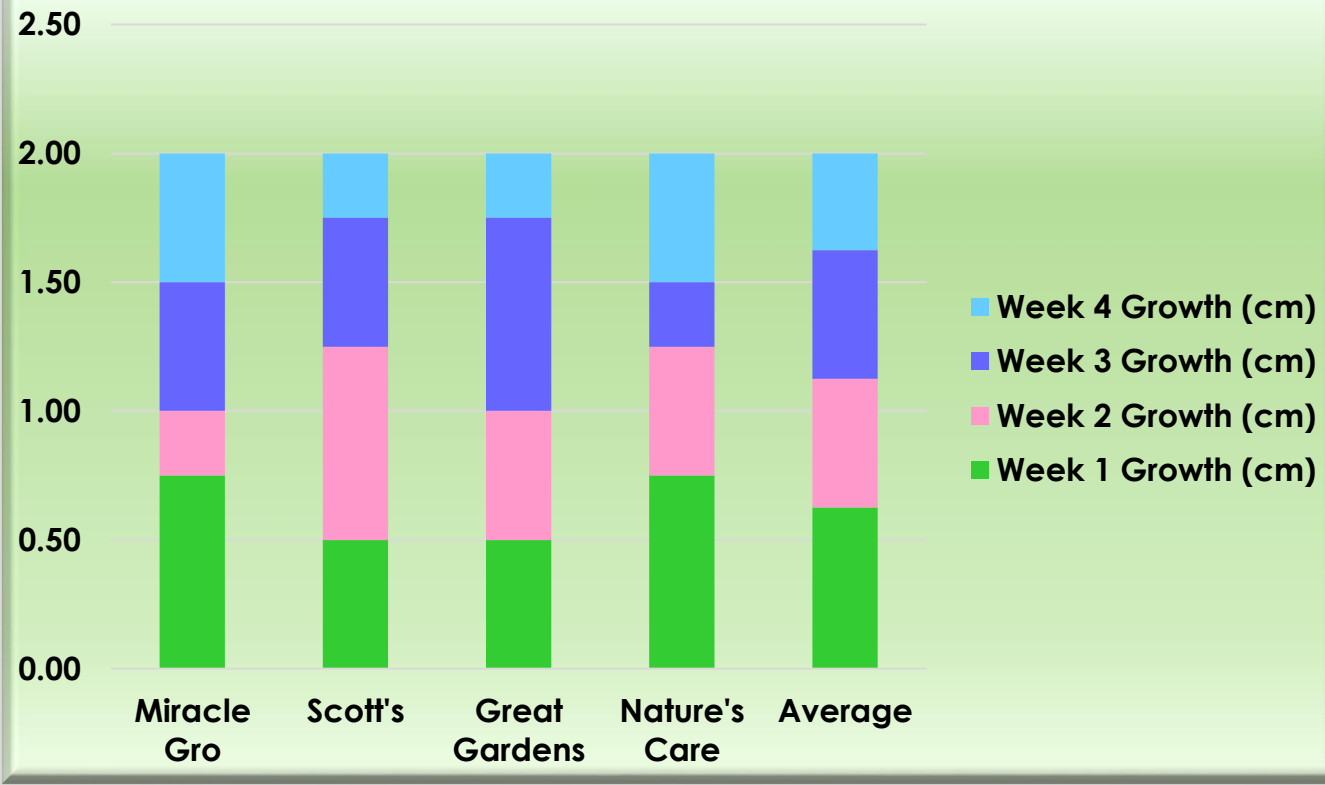

Sunflower Growth per Week