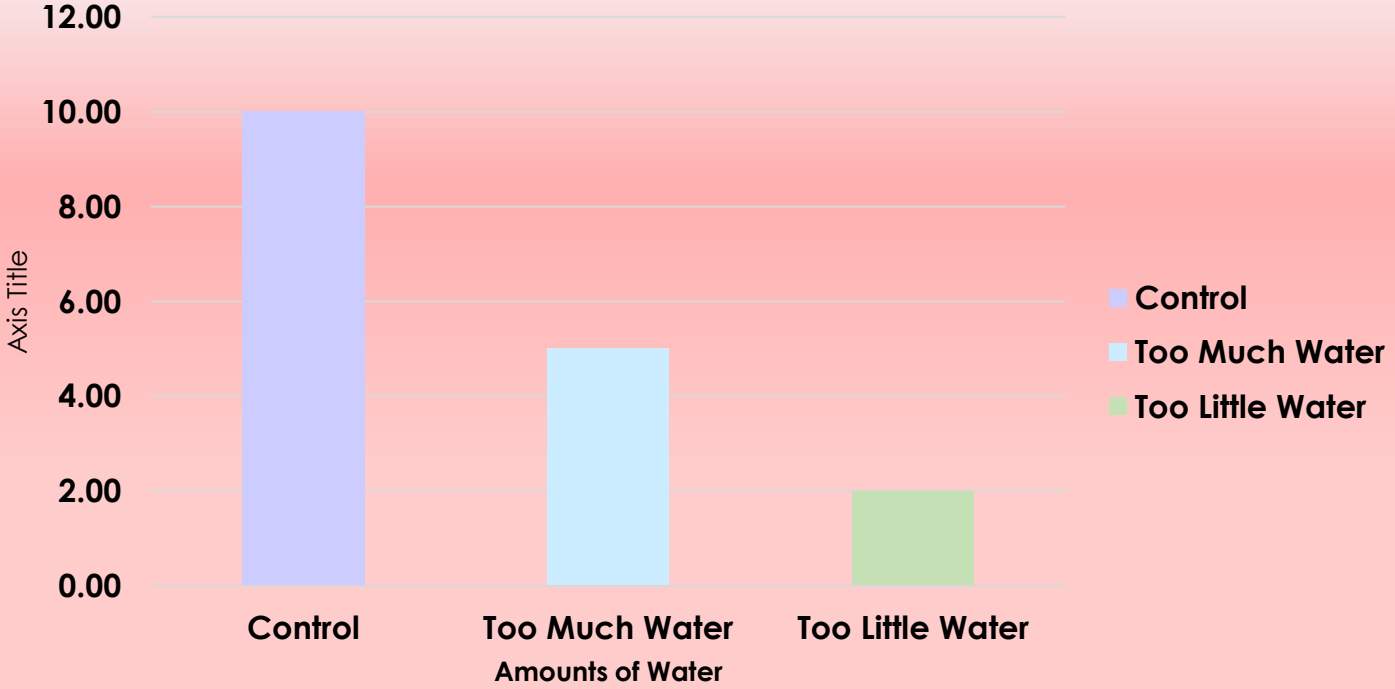

Sunflower Growth per Liter of water (cm/L)

Sunflower Growth per Week

Comparing Soil Types and Amount of Water

| | Control | | | Too Much Water | | | Too Little Water | | | | |
|---------------|-------------|-----------------|------------------------------|----------------|-----------------|------------------------------|------------------|-----------------|------------------------------|--|--|
| Soil Brands | Height (cm) | Avg Growth (cm) | Growth/Liter of Water (cm/L) | Height (cm) | Avg Growth (cm) | Growth/Liter of Water (cm/L) | Height (cm) | Avg Growth (cm) | Growth/Liter of Water (cm/L) | Height Difference (Control-Too Much Water) | Height Difference (Control-Too Little Water) |
| Miracle Gro | 10.00 | 2.50 | 0.50 | 5.00 | 1.25 | 0.13 | 2.00 | 0.50 | 0.40 | 5.00 | 8.00 |
| Scott's | 10.00 | 2.50 | 0.50 | 5.00 | 1.25 | 0.13 | 2.00 | 0.50 | 0.40 | 5.00 | 8.00 |
| Great Gardens | 10.00 | 2.50 | 0.50 | 5.00 | 1.25 | 0.13 | 2.00 | 0.50 | 0.40 | 5.00 | 8.00 |
| Nature's Care | 10.00 | 2.50 | 0.50 | 5.00 | 1.25 | 0.13 | 2.00 | 0.50 | 0.40 | 5.00 | 8.00 |
| Average | 10.00 | 2.50 | 0.50 | 5.00 | 1.25 | 0.13 | 2.00 | 0.50 | 0.40 | 5.00 | 8.00 |

Control

Comparison of Average Height

Too Little Water

Too Much Water