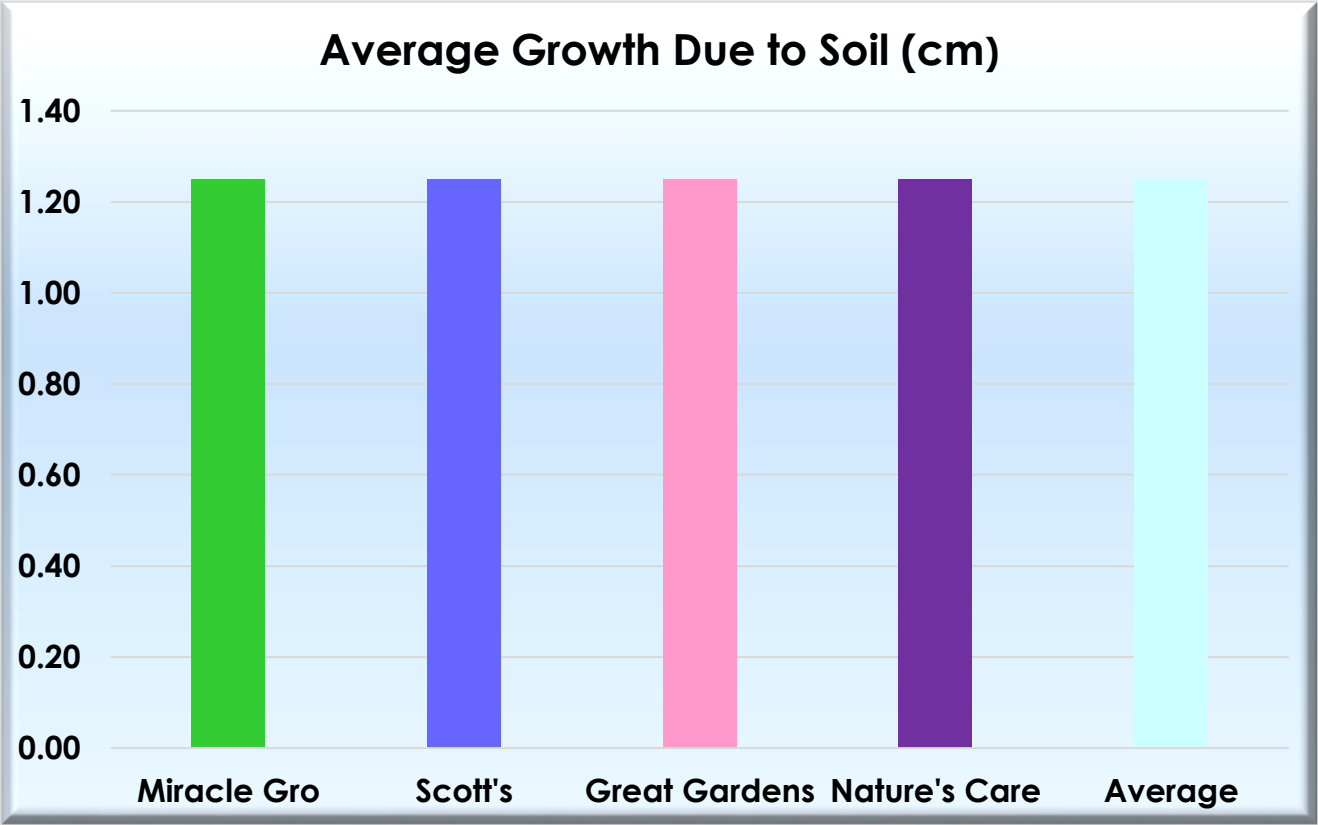

Sunflower Growth: Does Soil Really Matter?

Too Much Water

Soil Brands	Week 1 Growth (cm)	Week 2 Growth (cm)	Week 3 Growth (cm)	Week 4 Growth (cm)	Total Height (cm)	Average Growth Due to Soil (cm)	Total Amount of Water (mL)	Growth/ Liter of water (cm/L)
Miracle Gro	0.75	0.25	0.50	0.50	2.00	0.50	5.00	0.40
Scott's	0.50	0.75	0.50	0.25	2.00	0.50	5.00	0.40
Great Gardens	0.50	0.50	0.75	0.25	2.00	0.50	5.00	0.40
Nature's Care	0.75	0.50	0.25	0.50	2.00	0.50	5.00	0.40
Average	0.63	0.50	0.50	0.38	2.00	0.50	5.00	0.40