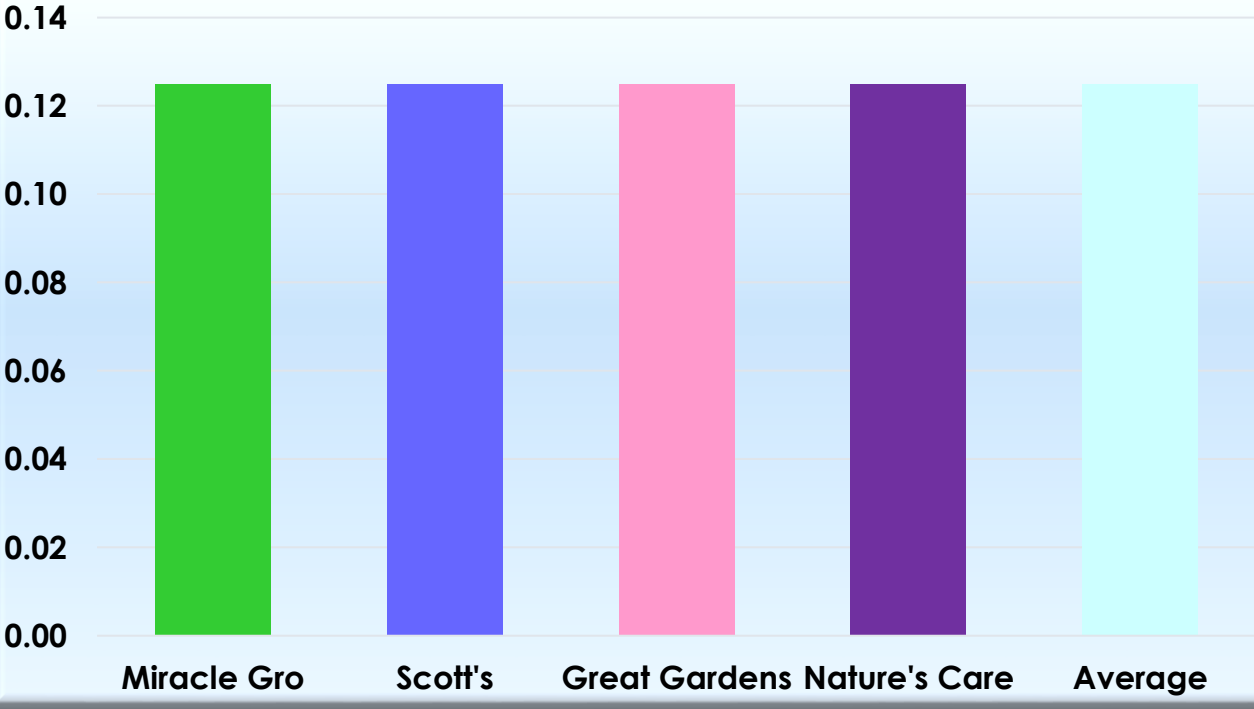

Sunflower Growth per Liter of water (cm/L)

Sunflower Growth per Week

Sunflower Growth: Does Soil Really Matter?

Too Much Water

| Soil Brands | Week 1 Growth (cm) | Week 2 Growth (cm) | Week 3 Growth (cm) | Week 4 Growth (cm) | Total Height (cm) | Average Growth Due to Soil (cm) | Total Amount of Water (mL) | Growth/ Liter of water (cm/L) |
|---------------|--------------------|--------------------|--------------------|--------------------|-------------------|---------------------------------|----------------------------|-------------------------------|
| Miracle Gro | 1.50 | 1.00 | 1.75 | 0.75 | 5.00 | 1.25 | 40.00 | 0.13 |
| Scott's | 1.25 | 1.25 | 1.50 | 1.00 | 5.00 | 1.25 | 40.00 | 0.13 |
| Great Gardens | 1.00 | 1.00 | 2.00 | 1.00 | 5.00 | 1.25 | 40.00 | 0.13 |
| Nature's Care | 1.00 | 1.25 | 1.50 | 1.25 | 5.00 | 1.25 | 40.00 | 0.13 |
| Average | 1.19 | 1.13 | 1.69 | 1.00 | 5.00 | 1.25 | 40.00 | 0.13 |

Sunflower Growth per Liter of water (cm/L)

Sunflower Growth per Week

Sunflower Growth: Does Soil Really Matter?

Too Much Water

| Soil Brands | Week 1 Growth (cm) | Week 2 Growth (cm) | Week 3 Growth (cm) | Week 4 Growth (cm) | Total Height (cm) | Average Growth Due to Soil (cm) | Total Amount of Water (mL) | Growth/ Liter of water (cm/L) |
|---------------|--------------------|--------------------|--------------------|--------------------|-------------------|---------------------------------|----------------------------|-------------------------------|
| Miracle Gro | 0.75 | 0.25 | 0.50 | 0.50 | 2.00 | 0.50 | 5.00 | 0.40 |
| Scott's | 0.50 | 0.75 | 0.50 | 0.25 | 2.00 | 0.50 | 5.00 | 0.40 |
| Great Gardens | 0.50 | 0.50 | 0.75 | 0.25 | 2.00 | 0.50 | 5.00 | 0.40 |
| Nature's Care | 0.75 | 0.50 | 0.25 | 0.50 | 2.00 | 0.50 | 5.00 | 0.40 |
| Average | 0.63 | 0.50 | 0.50 | 0.38 | 2.00 | 0.50 | 5.00 | 0.40 |