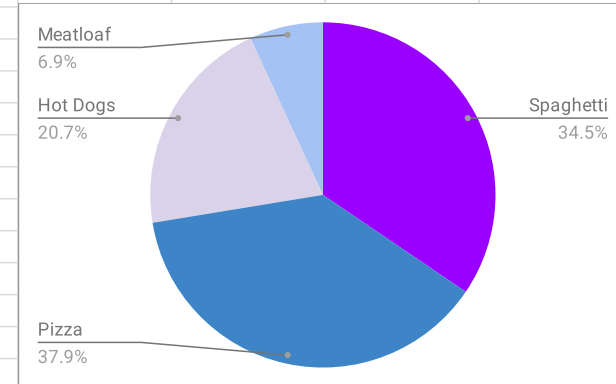

Favorite Color					Favorite Foods				
	Pink	Blue	Green	Purple		Spaghetti	Pizza	Hot Dogs	Meatloaf
Number of Students	5	12	9	3	Number of students	10	11	6	2

Favorite Lunch Meat					
	Turkey	Ham	Roast Beef	Salami	Bologna Sausage
Number of Students	13	9	3	1	3