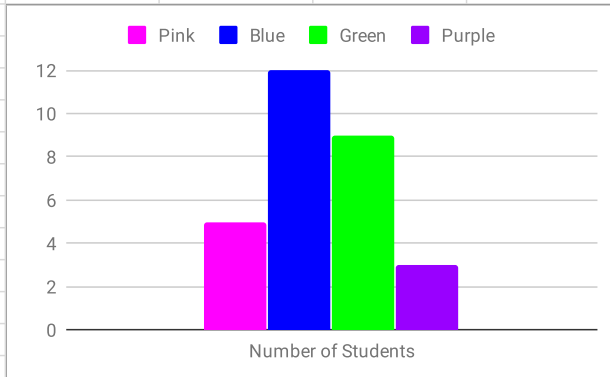

Favorite Color					Favorite Foods				
	Pink	Blue	Green	Purple		Spaghetti	Pizza	Hot Dogs	Meatloaf
Number of Students	5	12	9	3	Number of students	10	11	6	2

Favorite Lunch Meat					
	Turkey	Ham	Roast Beef	Salami	Bologna Sausage
Number of Students	13	9	3	1	3