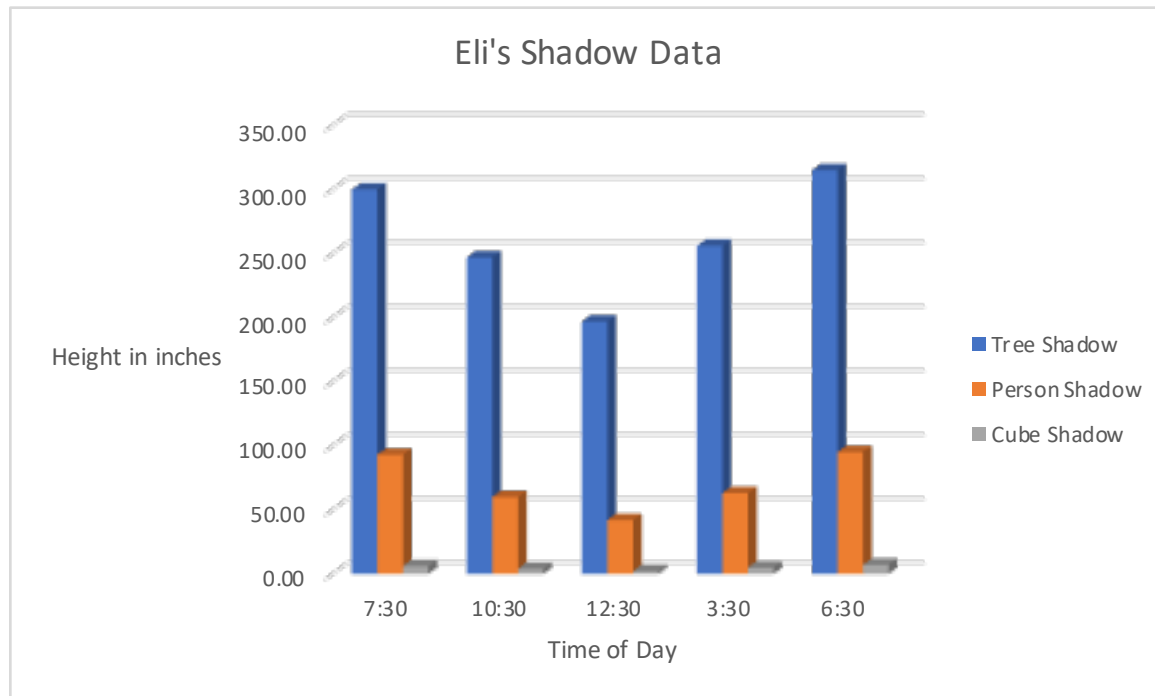

Name: Eli
Unit of Measurement: Inches

Shadow Length Based on Time of Day

Time of Day	Tree Shadow	Person Shadow	Cube Shadow	Avg. Shadow
7:30	300.00	93.00	6.00	133.00
10:30	247.00	60.00	4.00	103.67
12:30	197.00	42.00	2.00	80.33
3:30	256.00	63.00	5.00	108.00
6:30	315.00	95.00	7.00	139.00
Avg. Shadow	263.00	70.60	4.80