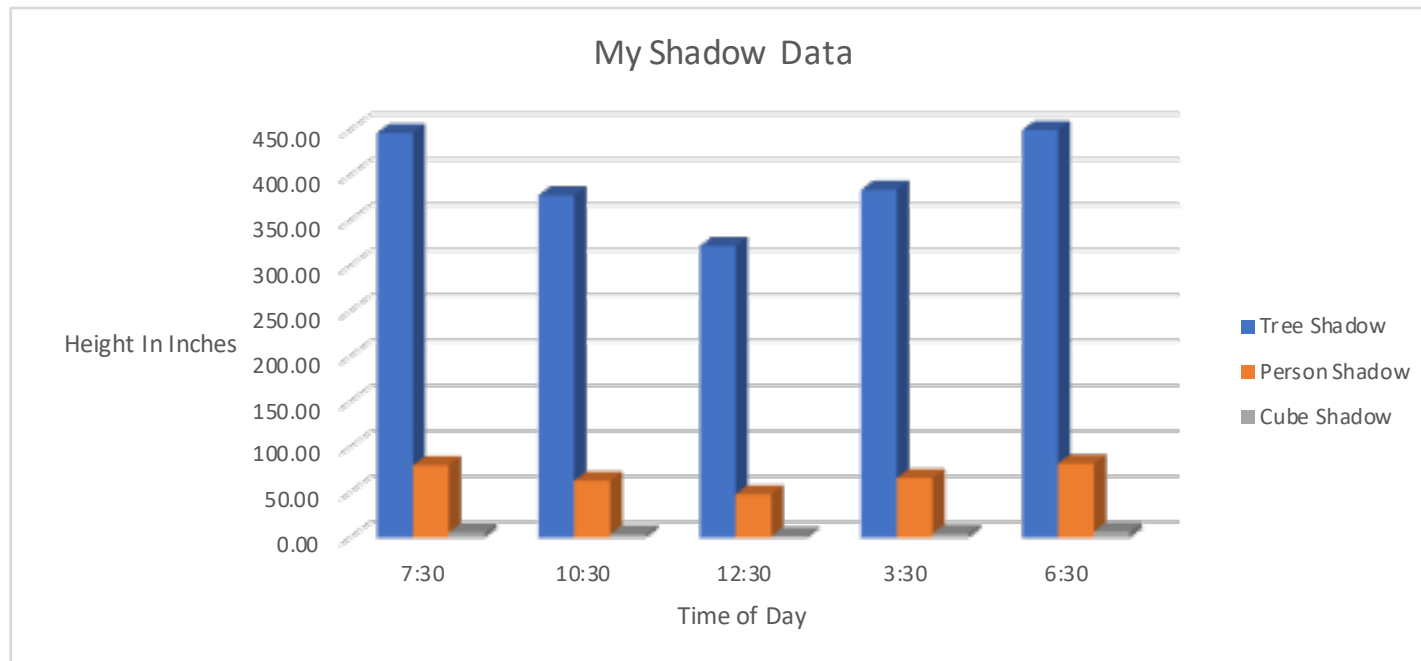

### Shadow Length Based on Time of Day

Time of Day	Tree Shadow	Person Shadow	Cube Shadow	Avg. Shadow
7:30	447.00	80.00	6.00	177.67
10:30	378.00	63.00	4.00	148.33
12:30	322.00	48.00	2.00	124.00
3:30	384.00	66.00	5.00	151.67
6:30	450.00	82.00	7.00	179.67
<b>Avg. Shadow</b>	396.20	67.80	4.80	