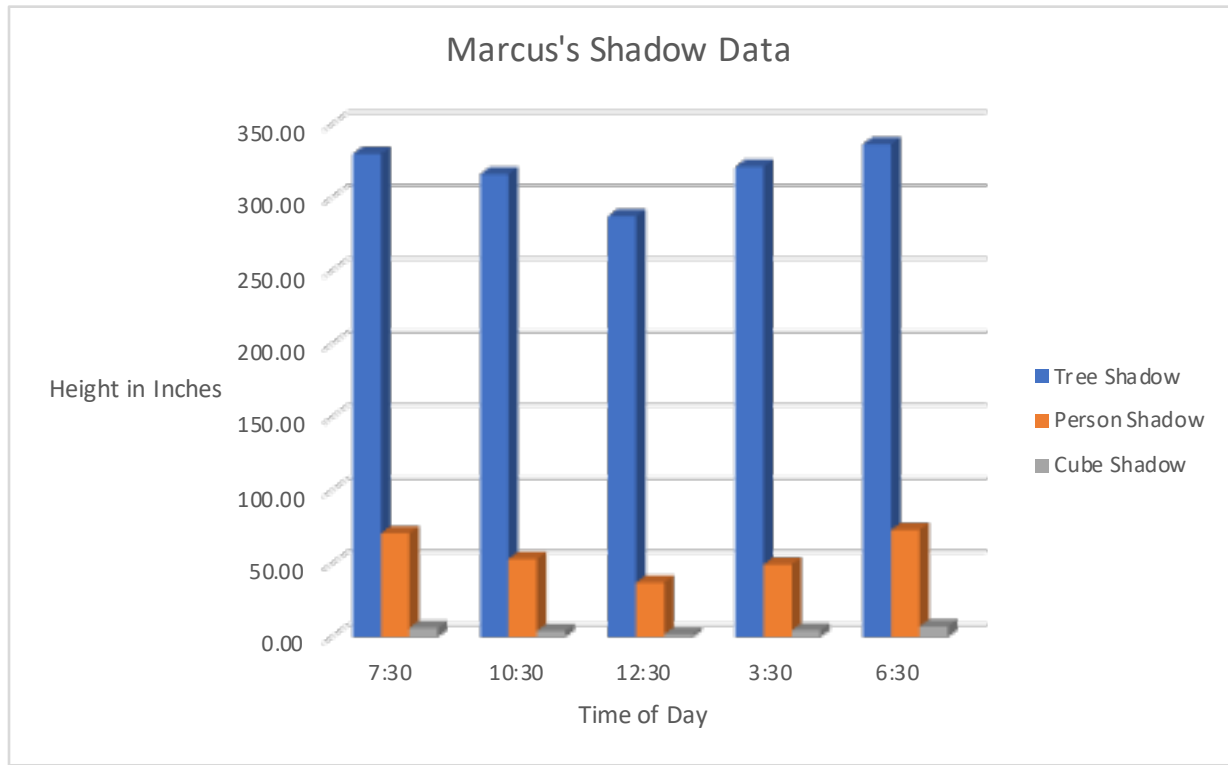

### Shadow Length Based on Time of Day

Time of Day	Tree Shadow	Person Shadow	Cube Shadow	Avg. Shadow
7:30	447.00	80.00	6.00	177.67
10:30	378.00	63.00	4.00	148.33
12:30	322.00	48.00	2.00	124.00
3:30	384.00	66.00	5.00	151.67
6:30	450.00	82.00	7.00	179.67
<b>Avg. Shadow</b>	396.20	67.80	4.80	

### Shadow Length Based on Time of Day

Time of Day	Tree Shadow	Person Shadow	Cube Shadow	Avg. Shadow
7:30	330.00	71.00	6.33	135.78
10:30	316.25	53.50	4.25	124.67
12:30	287.50	37.33	2.00	108.94
3:30	321.33	49.75	4.75	125.28
6:30	336.75	73.25	7.33	139.11
<b>Avg. Shadow</b>	318.37	56.97	4.93	