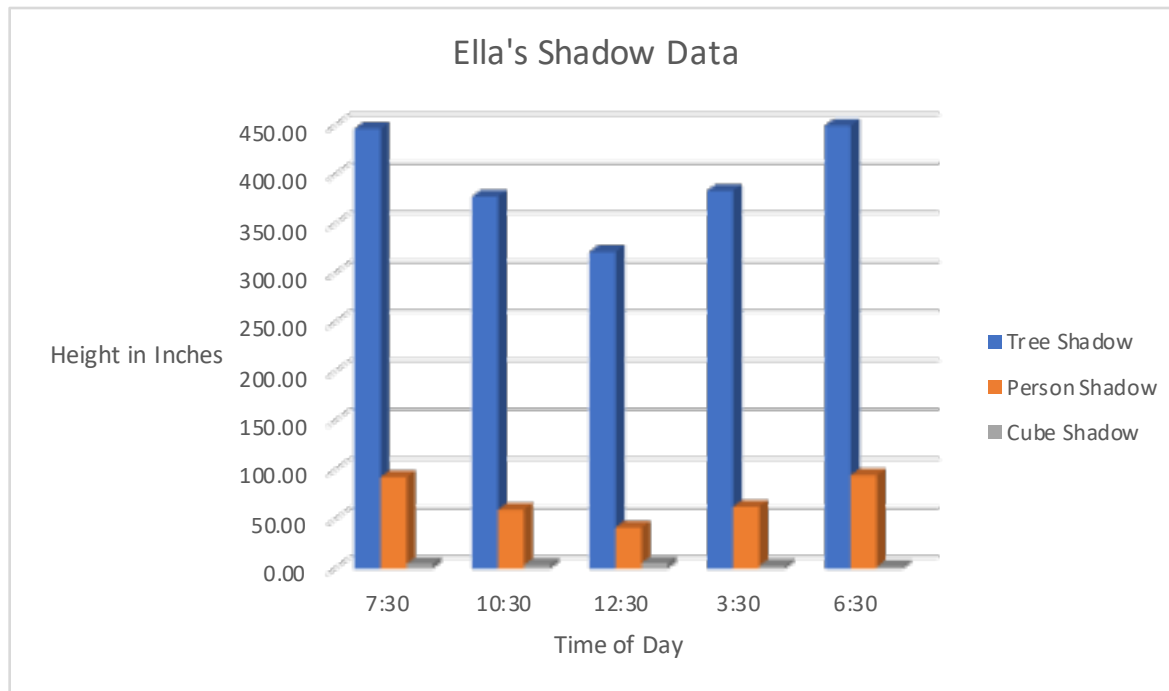

### Shadow Length Based on Time of Day

Time of Day	Tree Shadow	Person Shadow	Cube Shadow	Avg. Shadow
7:30	300.00	93.00	6.00	133.00
10:30	247.00	60.00	4.00	103.67
12:30	197.00	42.00	2.00	80.33
3:30	256.00	63.00	5.00	108.00
6:30	315.00	95.00	7.00	139.00
<b>Avg. Shadow</b>	263.00	70.60	4.80	

### Shadow Length Based on Time of Day

Time of Day	Tree Shadow	Person Shadow	Cube Shadow	Avg. Shadow
7:30	447.00	93.00	5.00	181.67
10:30	378.00	60.00	4.00	147.33
12:30	322.00	42.00	6.00	123.33
3:30	384.00	63.00	3.00	150.00
6:30	450.00	95.00	2.00	182.33
<b>Avg. Shadow</b>	396.20	70.60	4.00	