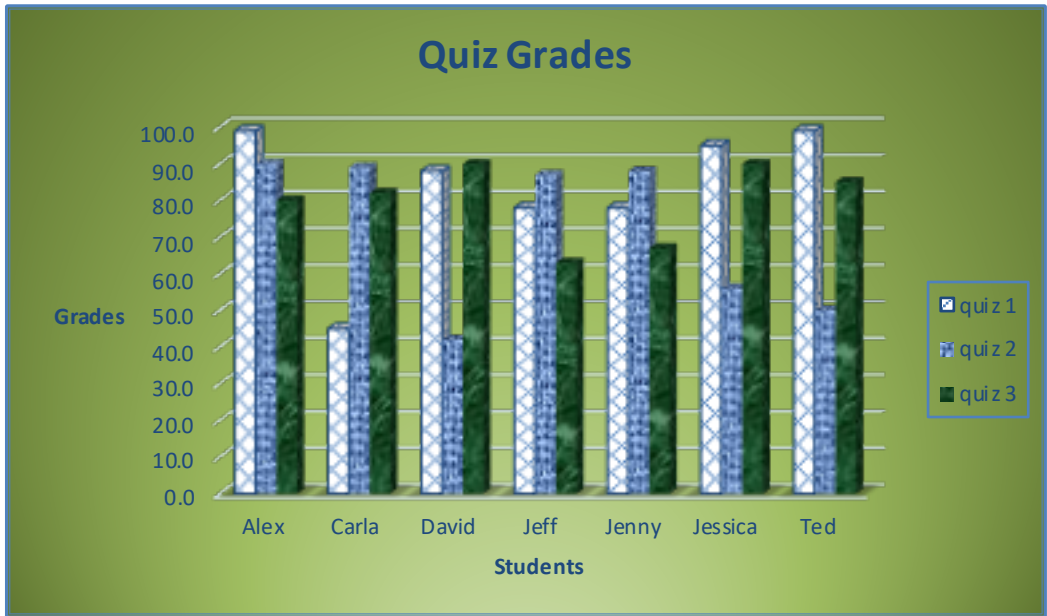

## Science

Students	quiz 1	quiz 2	quiz 3	Quiz Avg	Test 1	Test 2	Final	Grade
Alex	99.0	90.0	80.0	89.7	97.0	98.0	100.0	96.9
Carla	45.0	89.0	82.0	72.0	82.0	91.0	56.0	71.4
David	88.0	42.0	90.0	73.3	100.0	95.0	90.0	89.7
Jeff	78.0	87.0	63.0	76.0	88.0	89.0	78.0	81.8
Jenny	78.0	88.0	67.0	77.7	88.0	89.0	78.0	82.1
Jessica	95.0	56.0	90.0	80.3	33.0	76.0	80.0	69.9
Ted	99.0	50.0	85.0	78.0	88.0	92.0	56.0	74.0
Average	83.1	71.7	79.6	78.1	82.3	90.0	76.9	80.8