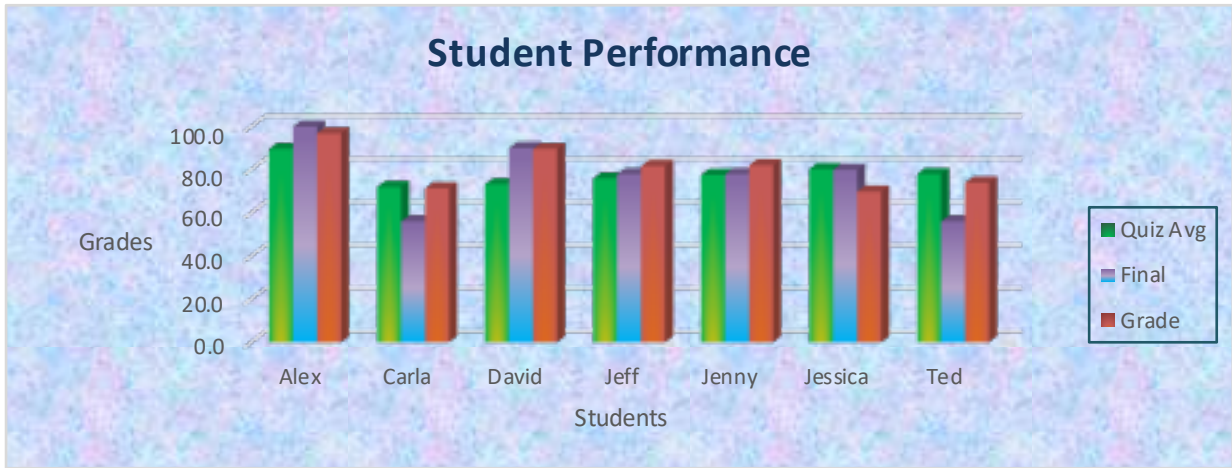

## Science

Students	quiz 1	quiz 2	quiz 3	Quiz Avg	Test 1	Test 2	Final	Grade
Alex	99.0	90.0	80.0	89.7	97.0	98.0	100.0	96.9
Carla	45.0	89.0	82.0	72.0	82.0	91.0	56.0	71.4
David	88.0	42.0	90.0	73.3	100.0	95.0	90.0	89.7
Jeff	78.0	87.0	63.0	76.0	88.0	89.0	78.0	81.8
Jenny	78.0	88.0	67.0	77.7	88.0	89.0	78.0	82.1
Jessica	95.0	56.0	90.0	80.3	33.0	76.0	80.0	69.9
Ted	99.0	50.0	85.0	78.0	88.0	92.0	56.0	74.0
Average	83.1	71.7	79.6	78.1	82.3	90.0	76.9	80.8