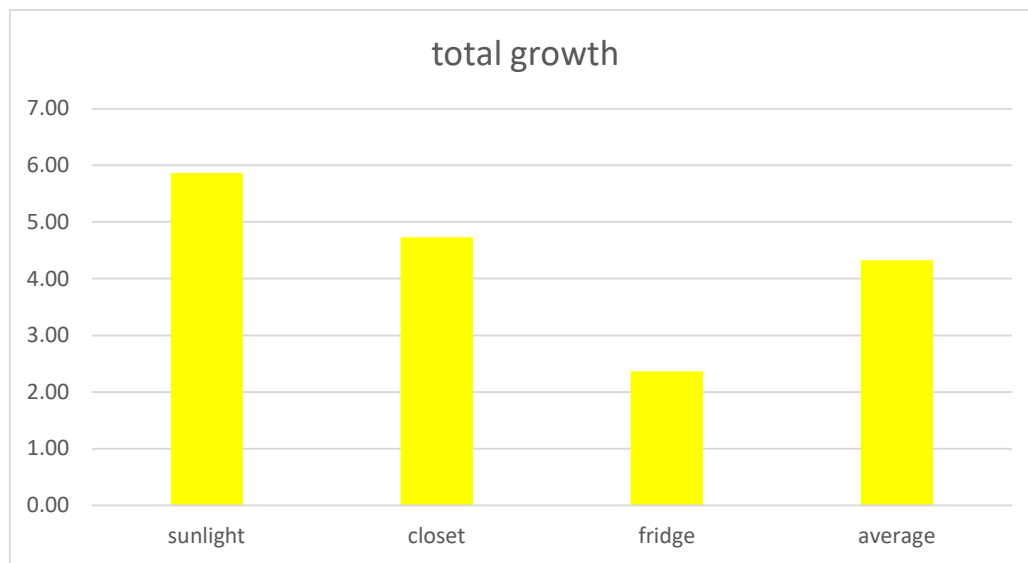

	Plant growth in fridge										
	Start	first check	growth from start to first	second check	growth from first to second	third check	growth from second to third	fourth check	growth from third to fourth	Average growth per check	total growth
Plant 1 growth in inches	0.00	0.60	0.60	1.20	0.60	1.80	0.60	2.50	0.70	0.63	2.50
Plant 2 growth in inches	0.00	0.80	0.80	1.10	0.30	1.70	0.60	2.40	0.70	0.60	2.40
plant 3 growth in inches	0.00	0.40	0.40	0.90	0.50	1.50	0.60	2.20	0.70	0.55	2.20
average	0.00	0.60	0.60	1.07	0.47	1.67	0.60	2.37	0.70	0.59	2.37

# growth difference

Findings and comparisons						
growth in inches in these areas	check point 1	checkpoint 2	checkpoint 3	checkpoint 4	total	
	average	average	average	average	growth	
sunlight	1.47	1.20	1.77	1.43	5.87	
closet	1.00	0.93	1.07	1.73	4.73	
fridge	0.60	0.47	0.60	0.70	2.37	
average	1.02	0.87	1.14	1.29	4.32	
difference	0.87	0.73	1.17	1.03	3.50	