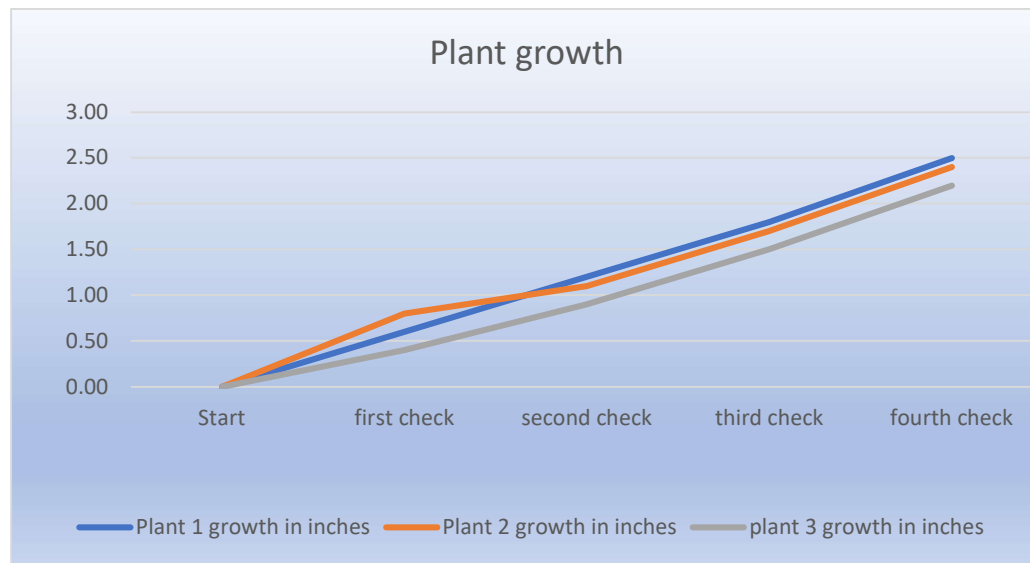

	Plant growth in fridge										
	Start	first check	growth from start to first	second check	growth from first to second	third check	growth from second to third	fourth check	growth from third to fourth	Average growth per check	total growth
Plant 1 growth in inches	0.00	0.60	0.60	1.20	0.60	1.80	0.60	2.50	0.70	0.63	2.50
Plant 2 growth in inches	0.00	0.80	0.80	1.10	0.30	1.70	0.60	2.40	0.70	0.60	2.40
plant 3 growth in inches	0.00	0.40	0.40	0.90	0.50	1.50	0.60	2.20	0.70	0.55	2.20
average	0.00	0.60	0.60	1.07	0.47	1.67	0.60	2.37	0.70	0.59	2.37

# growth difference

Findings and comparisons						
growth in inches in these areas	check point 1	checkpoint 2	checkpoint 3	checkpoint 4	total	
	average	average	average	average	growth	
sunlight	1.47	1.20	1.77	1.43	5.87	
closet	1.00	0.93	1.07	1.73	4.73	
fridge	0.60	0.47	0.60	0.70	2.37	
average	1.02	0.87	1.14	1.29	4.32	
difference	0.87	0.73	1.17	1.03	3.50	

	Plant growth in closet										
	Start	first check	growth from start to first	second check	growth from first to second	third check	growth from second to third	fourth check	growth from third to fourth	Average growth per check	total growth
Plant 1 growth in inches	0.00	1.00	1.00	2.00	1.00	3.00	1.00	5.00	2.00	1.25	5.00
Plant 2 growth in inches	0.00	1.20	1.20	2.20	1.00	3.20	1.00	5.20	2.00	1.30	5.20
plant 3 growth in inches	0.00	0.80	0.80	1.60	0.80	2.80	1.20	4.00	1.20	1.00	4.00
average	0.00	1.00	1.00	1.93	0.93	3.00	1.07	4.73	1.73	1.18	4.73

## growth difference