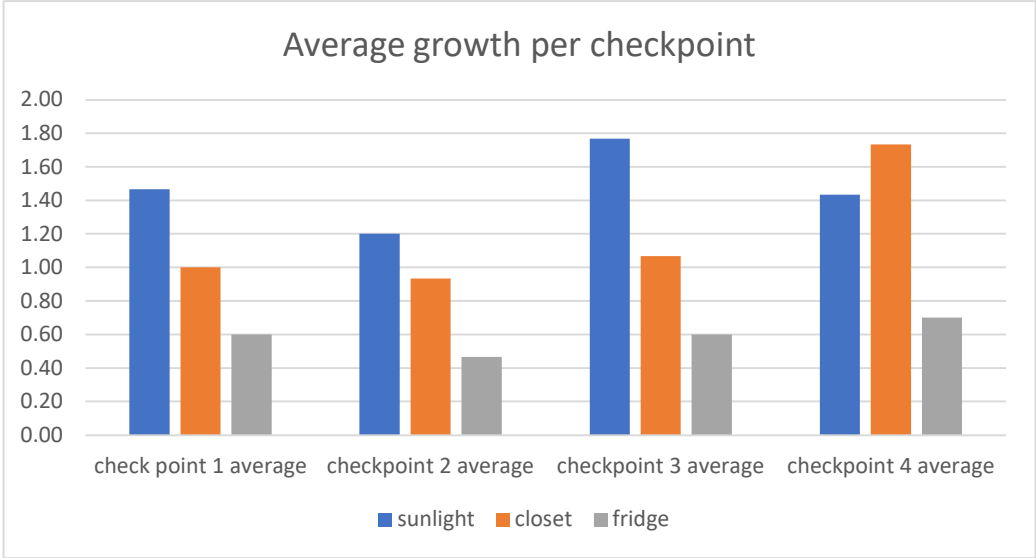

	Plant growth in fridge										
	Start	first check	growth from start to first	second check	growth from first to second	third check	growth from second to third	fourth check	growth from third to fourth	Average growth per check	total growth
Plant 1 growth in inches	0.00	0.60	0.60	1.20	0.60	1.80	0.60	2.50	0.70	0.63	2.50
Plant 2 growth in inches	0.00	0.80	0.80	1.10	0.30	1.70	0.60	2.40	0.70	0.60	2.40
plant 3 growth in inches	0.00	0.40	0.40	0.90	0.50	1.50	0.60	2.20	0.70	0.55	2.20
average	0.00	0.60	0.60	1.07	0.47	1.67	0.60	2.37	0.70	0.59	2.37

# growth difference

Findings and comparisons						
growth in inches in these areas	check point 1	checkpoint 2	checkpoint 3	checkpoint 4	total	
	average	average	average	average	growth	
sunlight	1.47	1.20	1.77	1.43	5.87	
closet	1.00	0.93	1.07	1.73	4.73	
fridge	0.60	0.47	0.60	0.70	2.37	
average	1.02	0.87	1.14	1.29	4.32	
difference	0.87	0.73	1.17	1.03	3.50	

	Plant growth in closet										
	Start	first check	growth from start to first	second check	growth from first to second	third check	growth from second to third	fourth check	growth from third to fourth	Average growth per check	total growth
Plant 1 growth in inches	0.00	1.00	1.00	2.00	1.00	3.00	1.00	5.00	2.00	1.25	5.00
Plant 2 growth in inches	0.00	1.20	1.20	2.20	1.00	3.20	1.00	5.20	2.00	1.30	5.20
plant 3 growth in inches	0.00	0.80	0.80	1.60	0.80	2.80	1.20	4.00	1.20	1.00	4.00
average	0.00	1.00	1.00	1.93	0.93	3.00	1.07	4.73	1.73	1.18	4.73