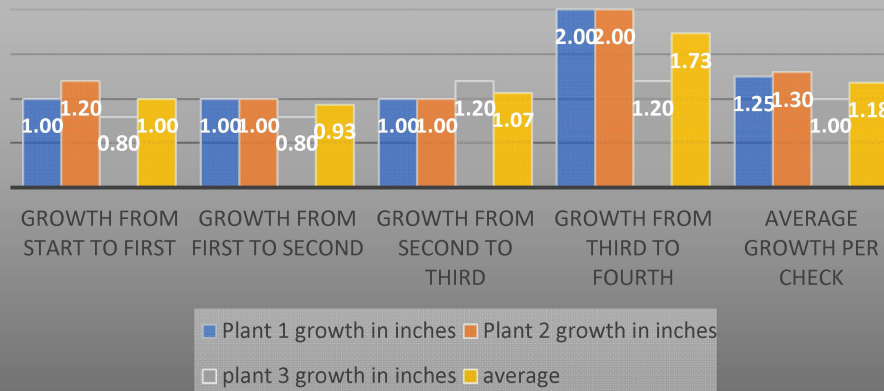

Plant growth in closet										
	Start	first check	growth from start to first	second check	growth from first to second	third check	growth from second to third	fourth check	growth from third to fourth	Average growth per check	total growth
Plant 1 growth in inches	0.00	1.00	1.00	2.00	1.00	3.00	1.00	5.00	2.00	1.25	5.00
Plant 2 growth in inches	0.00	1.20	1.20	2.20	1.00	3.20	1.00	5.20	2.00	1.30	5.20
plant 3 growth in inches	0.00	0.80	0.80	1.60	0.80	2.80	1.20	4.00	1.20	1.00	4.00
average	0.00	1.00	1.00	1.93	0.93	3.00	1.07	4.73	1.73	1.18	4.73

growth difference