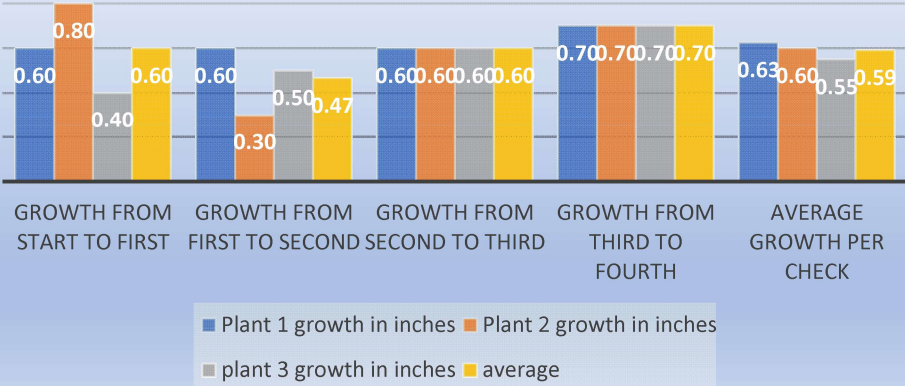

	Plant growth in fridge										
	Start	first check	growth from start to first	second check	growth from first to second	third check	growth from second to third	fourth check	growth from third to fourth	Average growth per check	total growth
Plant 1 growth in inches	0.00	0.60	0.60	1.20	0.60	1.80	0.60	2.50	0.70	0.63	2.50
Plant 2 growth in inches	0.00	0.80	0.80	1.10	0.30	1.70	0.60	2.40	0.70	0.60	2.40
plant 3 growth in inches	0.00	0.40	0.40	0.90	0.50	1.50	0.60	2.20	0.70	0.55	2.20
average	0.00	0.60	0.60	1.07	0.47	1.67	0.60	2.37	0.70	0.59	2.37

# growth difference

Findings and comparisons						
growth in inches in these areas	check point 1	checkpoint 2	checkpoint 3	checkpoint 4	total	
	average	average	average	average	growth	
sunlight	1.47	1.20	1.77	1.43	5.87	
closet	1.00	0.93	1.07	1.73	4.73	
fridge	0.60	0.47	0.60	0.70	2.37	
average	1.02	0.87	1.14	1.29	4.32	
difference	0.87	0.73	1.17	1.03	3.50	

	Plant growth in closet										
	Start	first check	growth from start to first	second check	growth from first to second	third check	growth from second to third	fourth check	growth from third to fourth	Average growth per check	total growth
Plant 1 growth in inches	0.00	1.00	1.00	2.00	1.00	3.00	1.00	5.00	2.00	1.25	5.00
Plant 2 growth in inches	0.00	1.20	1.20	2.20	1.00	3.20	1.00	5.20	2.00	1.30	5.20
plant 3 growth in inches	0.00	0.80	0.80	1.60	0.80	2.80	1.20	4.00	1.20	1.00	4.00
average	0.00	1.00	1.00	1.93	0.93	3.00	1.07	4.73	1.73	1.18	4.73

## growth difference