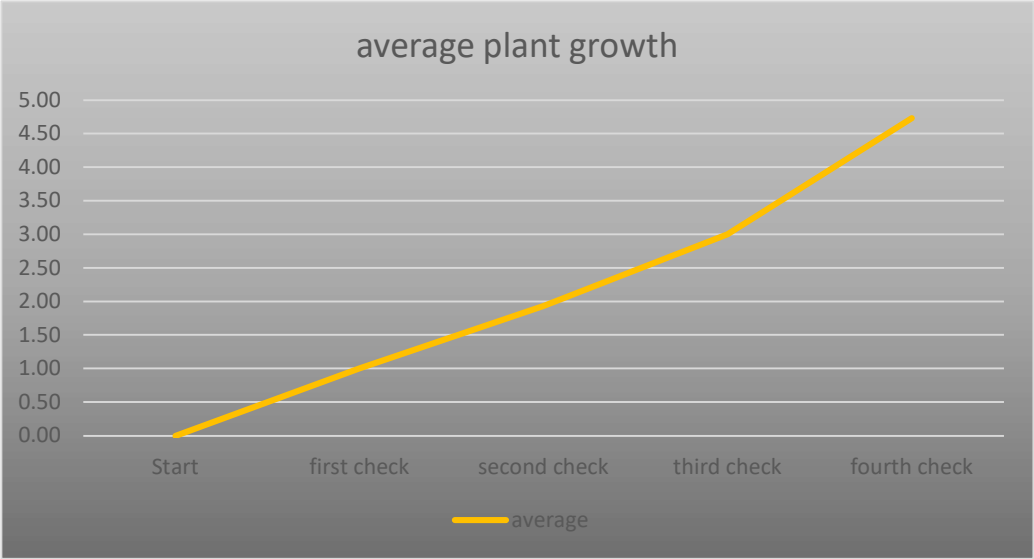

Plant growth in sunlight										
	Start	first check	growth from start to first	second check	growth from first to second	third check	growth from second to third	fourth check	growth from third to fourth	Average growth per check	total growth
Plant 1 growth in inches	0.00	1.50	1.50	2.80	1.30	4.20	1.40	6.10	1.90	1.53	6.10
Plant 2 growth in inches	0.00	1.70	1.70	3.00	1.30	4.80	1.80	6.00	1.20	1.50	6.00
plant 3 growth in inches	0.00	1.20	1.20	2.20	1.00	4.30	2.10	5.50	1.20	1.38	5.50
average	0.00	1.47	1.47	2.67	1.20	4.43	1.77	5.87	1.43	1.47	5.87