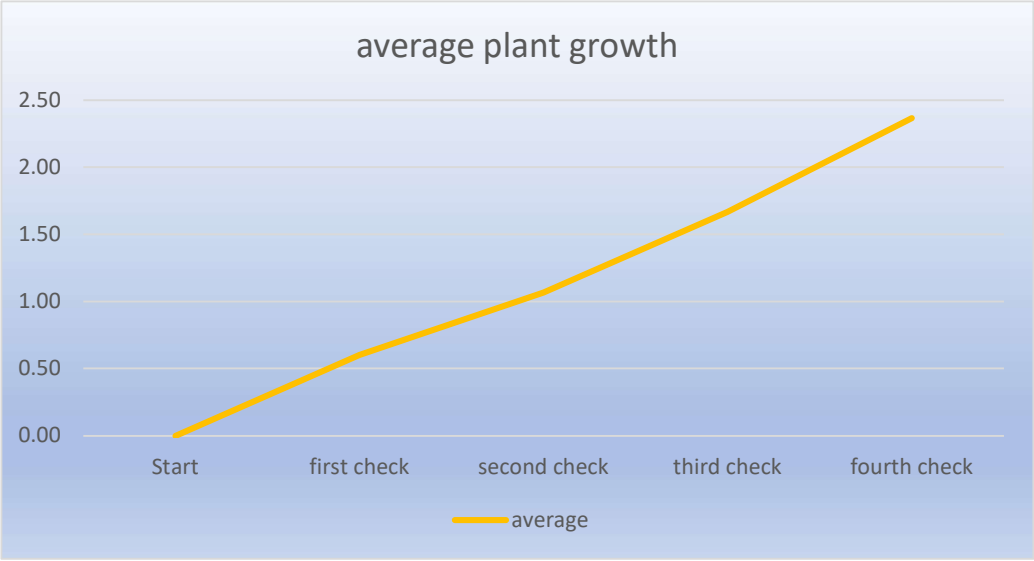

	Plant growth in fridge										
	Start	first check	growth from start to first	second check	growth from first to second	third check	growth from second to third	fourth check	growth from third to fourth	Average growth per check	total growth
Plant 1 growth in inches	0.00	0.60	0.60	1.20	0.60	1.80	0.60	2.50	0.70	0.63	2.50
Plant 2 growth in inches	0.00	0.80	0.80	1.10	0.30	1.70	0.60	2.40	0.70	0.60	2.40
plant 3 growth in inches	0.00	0.40	0.40	0.90	0.50	1.50	0.60	2.20	0.70	0.55	2.20
average	0.00	0.60	0.60	1.07	0.47	1.67	0.60	2.37	0.70	0.59	2.37

# growth difference

Findings and comparisons						
growth in inches in these areas	check point 1	checkpoint 2	checkpoint 3	checkpoint 4	total	
	average	average	average	average	growth	
sunlight	1.47	1.20	1.77	1.43	5.87	
closet	1.00	0.93	1.07	1.73	4.73	
fridge	0.60	0.47	0.60	0.70	2.37	
average	1.02	0.87	1.14	1.29	4.32	
difference	0.87	0.73	1.17	1.03	3.50	

	Plant growth in closet										
	Start	first check	growth from start to first	second check	growth from first to second	third check	growth from second to third	fourth check	growth from third to fourth	Average growth per check	total growth
Plant 1 growth in inches	0.00	1.00	1.00	2.00	1.00	3.00	1.00	5.00	2.00	1.25	5.00
Plant 2 growth in inches	0.00	1.20	1.20	2.20	1.00	3.20	1.00	5.20	2.00	1.30	5.20
plant 3 growth in inches	0.00	0.80	0.80	1.60	0.80	2.80	1.20	4.00	1.20	1.00	4.00
average	0.00	1.00	1.00	1.93	0.93	3.00	1.07	4.73	1.73	1.18	4.73

## growth difference