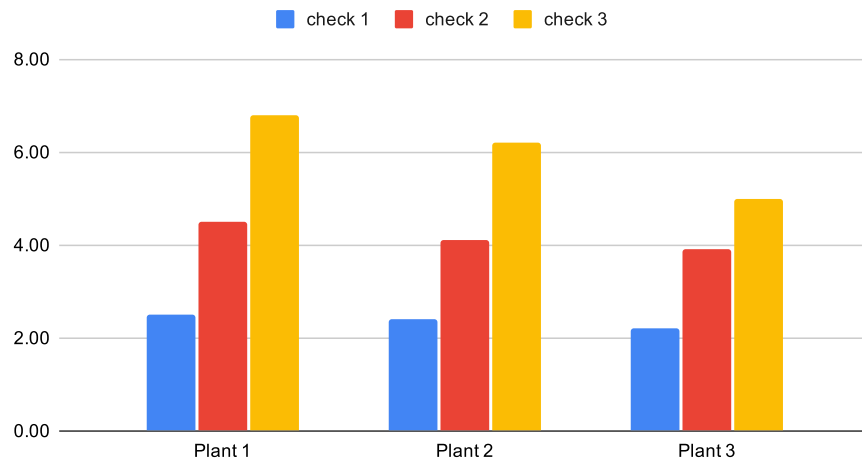

Plant growth

	starting point	check 1	difference	check 2	difference	check 3	difference	total	average growth per checkpoint
Plant 1	0.00	2.50	2.50	4.50	2.00	6.80	2.30	6.80	2.27
Plant 2	0.00	2.40	2.40	4.10	1.70	6.20	2.10	6.20	2.07
Plant 3	0.00	2.20	2.20	3.90	1.70	5.00	1.10	5.00	1.67
average	0.00	2.37	2.37	4.17	1.80	6.00	1.83	6.00	2.00

Plant growth by checkpoint

Plant growth line graph