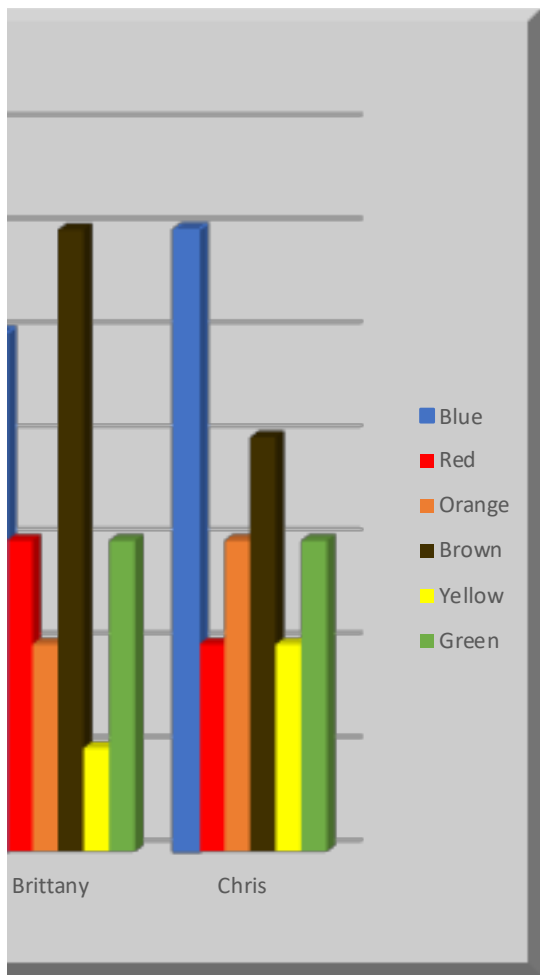

	Original m&m's				
	Blue	Red	Orange	Brown	Yellow
Hannah	5	6	3	2	0
Jasmine	6	3	3	2	3
Kaylee	2	5	1	6	2
Raven	4	2	6	3	4
Kayla	1	3	5	7	4
Brittany	3	5	3	5	2
Chris	1	4	5	4	0
Average	3	4	4	4	2

Green	Total
4	20
2	19
3	19
1	20
0	20
2	20
5	19
2	

Original m&m's

	Caramel m&m's				
	Blue	Red	Orange	Brown	Yellow
Hannah	6	2	3	4	2
Jasmine	2	3	5	2	5
Kaylee	2	4	2	4	2
Raven	4	3	3	1	5
Kayla	1	3	5	2	6
Brittany	2	2	6	3	5
Chris	6	3	2	4	3
Average	3	3	4	3	4

Green	Total
3	20
1	18
6	20
3	19
0	17
2	20
2	20
2	20

Caramel m&m's

Peanut m&m's					
	Blue	Red	Orange	Brown	Yellow
Hannah	7	4	1	3	2
Jasmine	2	4	2	5	2
Kaylee	4	4	3	2	3
Raven	2	3	4	1	4
Kayla	4	3	1	2	5
Brittany	5	3	2	6	1
Chris	6	2	3	4	2
Average	4	3	2	3	3

Green	Total
3	20
4	19
3	19
5	19
4	19
3	20
3	20
4	

m&m's

m&m's by color

m&m Comparison

Original

Caramel

Peanut