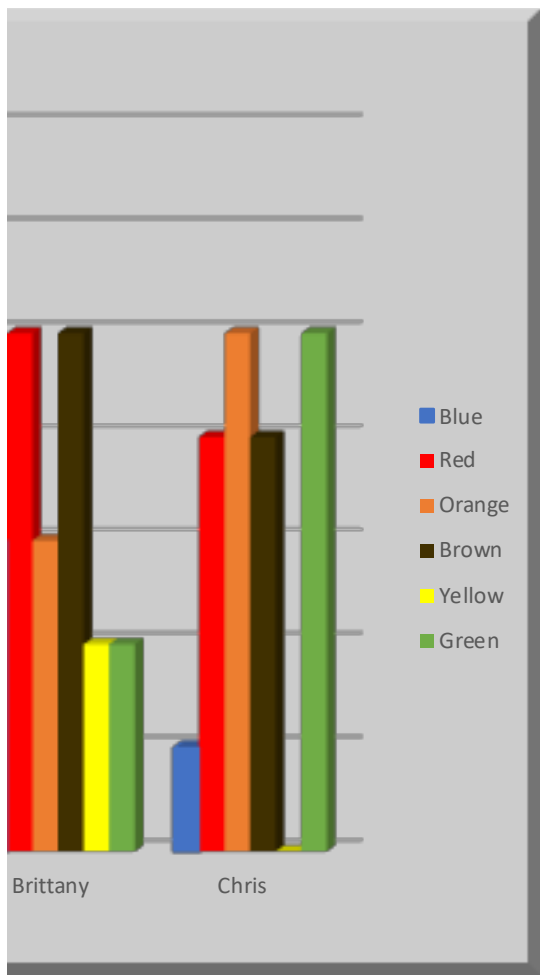

	Original m&m's				
	Blue	Red	Orange	Brown	Yellow
Hannah	5	6	3	2	0
Jasmine	6	3	3	2	3
Kaylee	2	5	1	6	2
Raven	4	2	6	3	4
Kayla	1	3	5	7	4
Brittany	3	5	3	5	2
Chris	1	4	5	4	0
Average	3	4	4	4	2

Green	Total
4	20
2	19
3	19
1	20
0	20
2	20
5	19
2	

Original m&m's

	Caramel m&m's				
	Blue	Red	Orange	Brown	Yellow
Hannah	6	2	3	4	2
Jasmine	2	3	5	2	5
Kaylee	2	4	2	4	2
Raven	4	3	3	1	5
Kayla	1	3	5	2	6
Brittany	2	2	6	3	5
Chris	6	3	2	4	3
Average	3	3	4	3	4

Green	Total
3	20
1	18
6	20
3	19
0	17
2	20
2	20
2	20

Caramel m&m's

Peanut m&m's					
	Blue	Red	Orange	Brown	Yellow
Hannah	7	4	1	3	2
Jasmine	2	4	2	5	2
Kaylee	4	4	3	2	3
Raven	2	3	4	1	4
Kayla	4	3	1	2	5
Brittany	5	3	2	6	1
Chris	6	2	3	4	2
Average	4	3	2	3	3

Green	Total
3	20
4	19
3	19
5	19
4	19
3	20
3	20
4	

m&m's

m&m's by color

m&m Comparison

Original

Caramel

Peanut