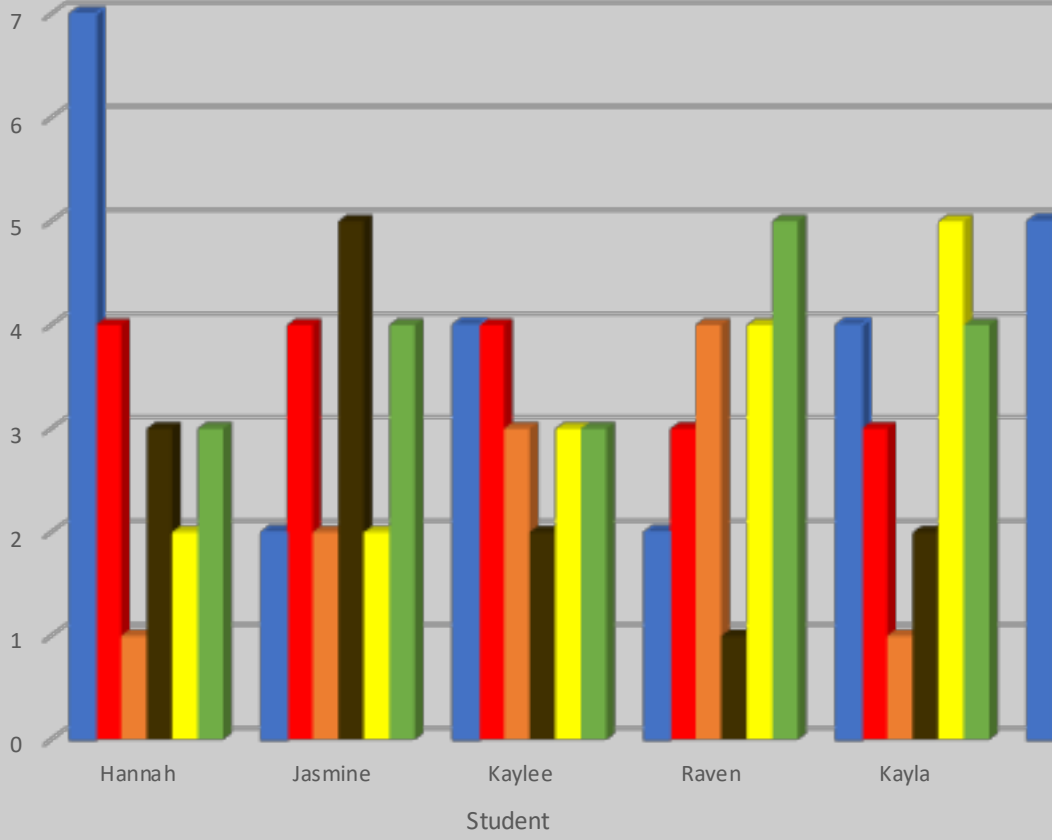

Caramel m&m's

Peanut m&m's					
	Blue	Red	Orange	Brown	Yellow
Hannah	7	4	1	3	2
Jasmine	2	4	2	5	2
Kaylee	4	4	3	2	3
Raven	2	3	4	1	4
Kayla	4	3	1	2	5
Brittany	5	3	2	6	1
Chris	6	2	3	4	2
Average	4	3	2	3	3

Green	Total
3	20
4	19
3	19
5	19
4	19
3	20
3	20
4	

m&m's

m&m's by color

m&m Comparison

Original

Caramel

Peanut