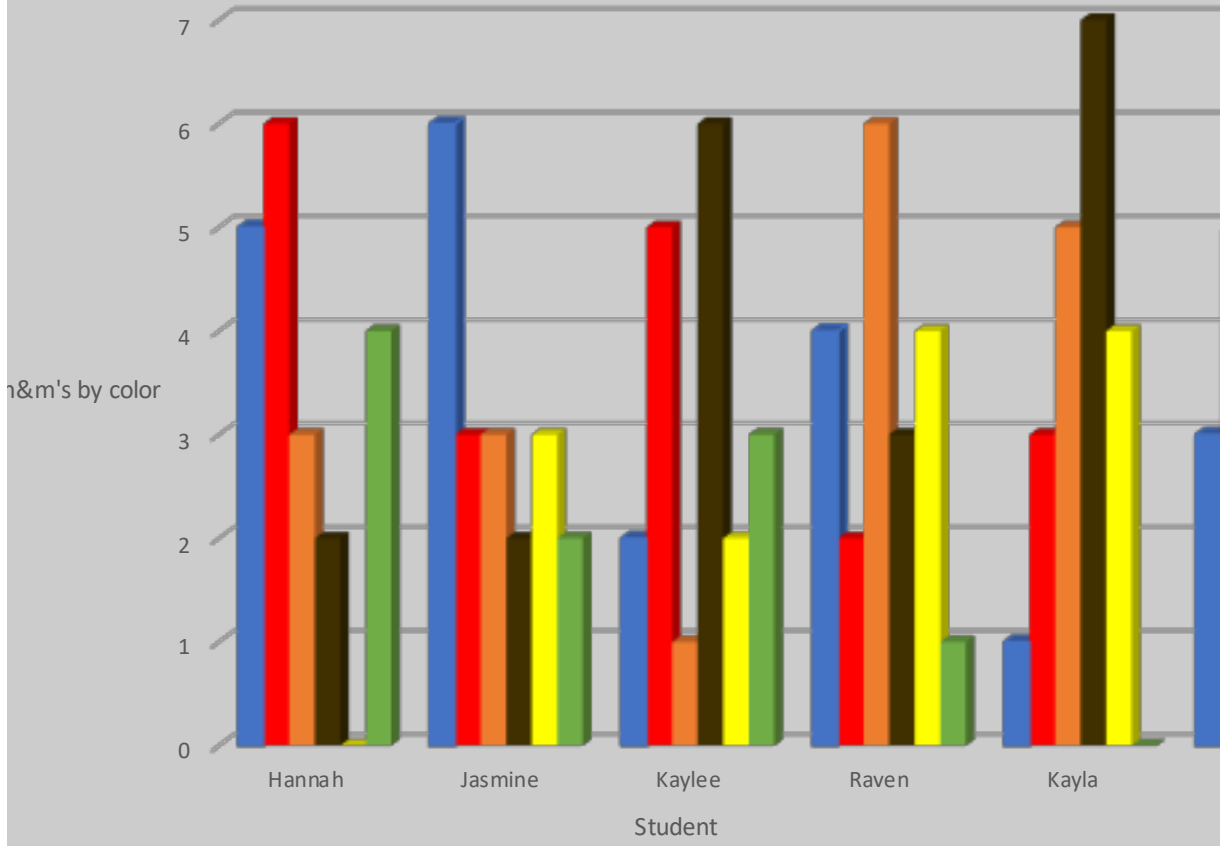

	Original m&m's				
	Blue	Red	Orange	Brown	Yellow
Hannah	5	6	3	2	0
Jasmine	6	3	3	2	3
Kaylee	2	5	1	6	2
Raven	4	2	6	3	4
Kayla	1	3	5	7	4
Brittany	3	5	3	5	2
Chris	1	4	5	4	0
Average	3	4	4	4	2

Green	Total
4	20
2	19
3	19
1	20
0	20
2	20
5	19
2	

Original m&m's

	Caramel m&m's				
	Blue	Red	Orange	Brown	Yellow
Hannah	6	2	3	4	2
Jasmine	2	3	5	2	5
Kaylee	2	4	2	4	2
Raven	4	3	3	1	5
Kayla	1	3	5	2	6
Brittany	2	2	6	3	5
Chris	6	3	2	4	3
Average	3	3	4	3	4

Green	Total
3	20
1	18
6	20
3	19
0	17
2	20
2	20
2	20

m&m's

m&m's by color

m&m Comparison

Original

Caramel

Peanut