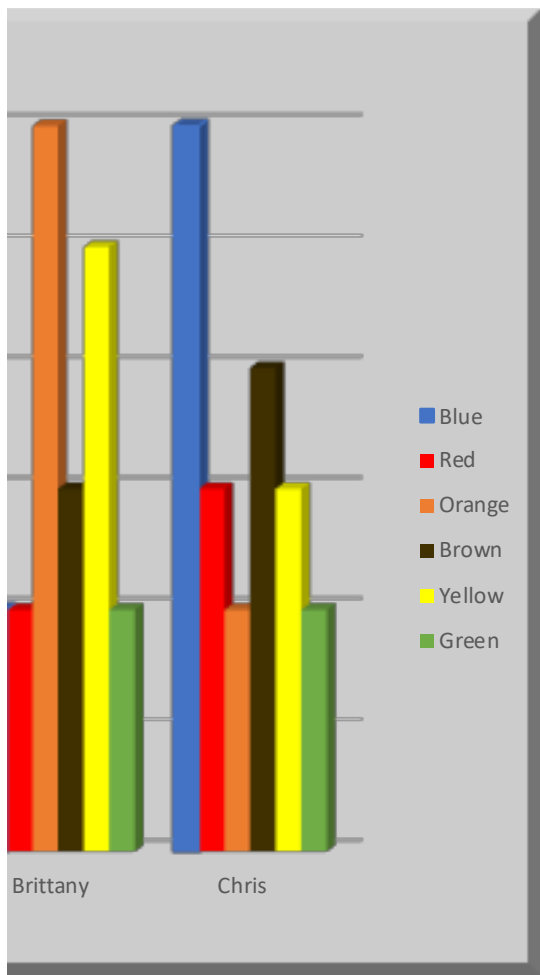

	Original m&m's				
	Blue	Red	Orange	Brown	Yellow
Hannah	5	6	3	2	0
Jasmine	6	3	3	2	3
Kaylee	2	5	1	6	2
Raven	4	2	6	3	4
Kayla	1	3	5	7	4
Brittany	3	5	3	5	2
Chris	1	4	5	4	0
Average	3	4	4	4	2

Green	Total
4	20
2	19
3	19
1	20
0	20
2	20
5	19
2	

Original m&m's

	Caramel m&m's				
	Blue	Red	Orange	Brown	Yellow
Hannah	6	2	3	4	2
Jasmine	2	3	5	2	5
Kaylee	2	4	2	4	2
Raven	4	3	3	1	5
Kayla	1	3	5	2	6
Brittany	2	2	6	3	5
Chris	6	3	2	4	3
Average	3	3	4	3	4

Green	Total
3	20
1	18
6	20
3	19
0	17
2	20
2	20
2	20

Caramel m&m's

Peanut m&m's					
	Blue	Red	Orange	Brown	Yellow
Hannah	7	4	1	3	2
Jasmine	2	4	2	5	2
Kaylee	4	4	3	2	3
Raven	2	3	4	1	4
Kayla	4	3	1	2	5
Brittany	5	3	2	6	1
Chris	6	2	3	4	2
Average	4	3	2	3	3

Green	Total
3	20
4	19
3	19
5	19
4	19
3	20
3	20
4	

m&m's

m&m's by color

m&m Comparison

Original

Caramel

Peanut