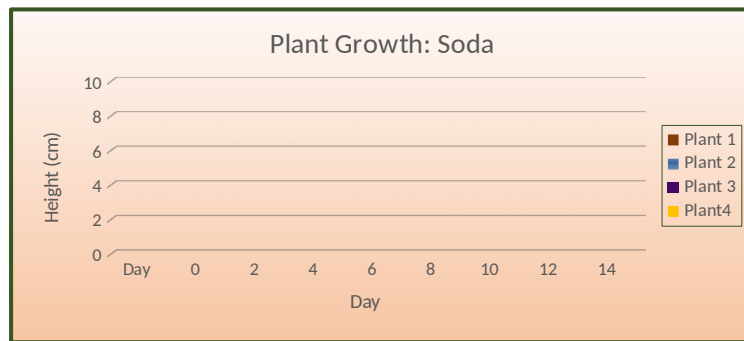

Plant Growth: Water

	Plant 1	Plant 2	Plant 3	Plant4	Average Height (cm)	Average Growth (cm)
Day						
0					0.0	0.0
2					0.0	0.0
4					0.0	0.0
6					0.0	0.0
8					0.0	0.0
10					0.0	0.0
12					0.0	0.0
14					0.0	0.0

Plant Growth: Soda (Coke)

Day	Plant 1	Plant 2	Plant 3	Plant4	Average Height (cm)	Average Growth (cm)
0					0.0	0.0
2					0.0	0.0
4					0.0	0.0
6					0.0	0.0
8					0.0	0.0
10					0.0	0.0
12					0.0	0.0
14					0.0	0.0