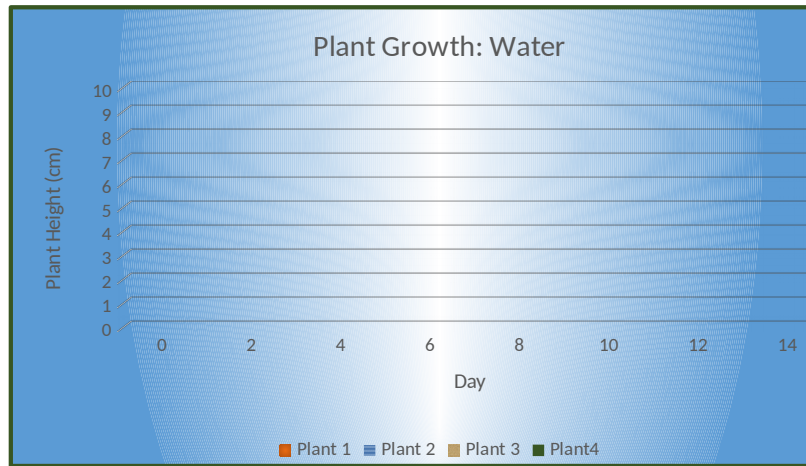

Plant Growth: Water

	Plant 1	Plant 2	Plant 3	Plant4	Average Height (cm)	Average Growth (cm)
Day						
0					0.0	0.0
2					0.0	0.0
4					0.0	0.0
6					0.0	0.0
8					0.0	0.0
10					0.0	0.0
12					0.0	0.0
14					0.0	0.0

Plant Growth: Soda (Coke)

Day	Plant 1	Plant 2	Plant 3	Plant4	Average Height (cm)	Average Growth (cm)
0					0.0	0.0
2					0.0	0.0
4					0.0	0.0
6					0.0	0.0
8					0.0	0.0
10					0.0	0.0
12					0.0	0.0
14					0.0	0.0