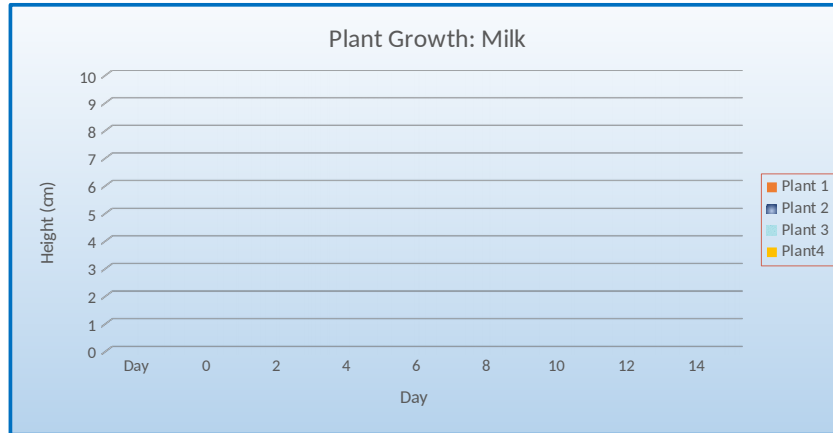

#DIV/0!

■ eight (cm)
rowth (cm)

Plant Growth: Orange Juice							
Day	Plant 1	Plant 2	Plant 3	Plant4	Average Height (cm)	Average Growth (cm)	Average % of Total Growth
0					0.0	0.0	0.0
2					0.0	0.0	#DIV/0!
4					0.0	0.0	#DIV/0!
6					0.0	0.0	#DIV/0!
8					0.0	0.0	#DIV/0!
10					0.0	0.0	#DIV/0!
12					0.0	0.0	#DIV/0!
14					0.0	0.0	#DIV/0!

Plant Growth: Milk

Day	Plant 1	Plant 2	Plant 3	Plant4	Average Height (cm)	Average Growth (cm)
0					0.0	0.0
2					0.0	0.0
4					0.0	0.0
6					0.0	0.0
8					0.0	0.0
10					0.0	0.0
12					0.0	0.0
14					0.0	0.0