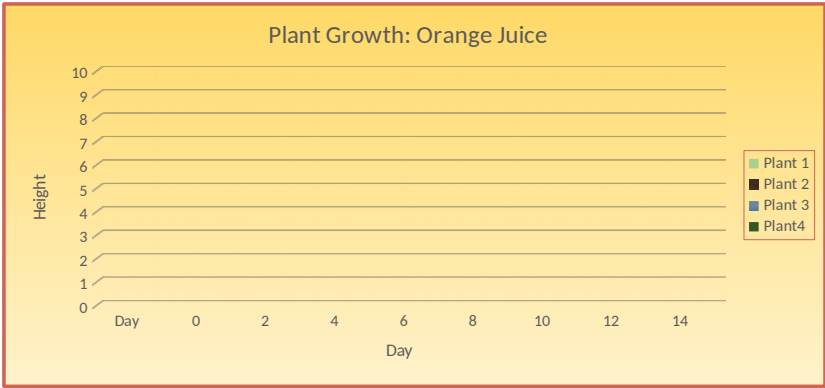

Plant Growth: Soda (Coke)

Day	Plant 1	Plant 2	Plant 3	Plant4	Average Height (cm)	Average Growth (cm)
0					0.0	0.0
2					0.0	0.0
4					0.0	0.0
6					0.0	0.0
8					0.0	0.0
10					0.0	0.0
12					0.0	0.0
14					0.0	0.0

Average % of Total Growth

0.0

#DIV/0!

#DIV/0!

#DIV/0!

#DIV/0!

#DIV/0!

#DIV/0!

#DIV/0!

■ eight (cm)
rowth (cm)

Plant Growth: Orange Juice							
Day	Plant 1	Plant 2	Plant 3	Plant4	Average Height (cm)	Average Growth (cm)	Average % of Total Growth
0					0.0	0.0	0.0
2					0.0	0.0	#DIV/0!
4					0.0	0.0	#DIV/0!
6					0.0	0.0	#DIV/0!
8					0.0	0.0	#DIV/0!
10					0.0	0.0	#DIV/0!
12					0.0	0.0	#DIV/0!
14					0.0	0.0	#DIV/0!