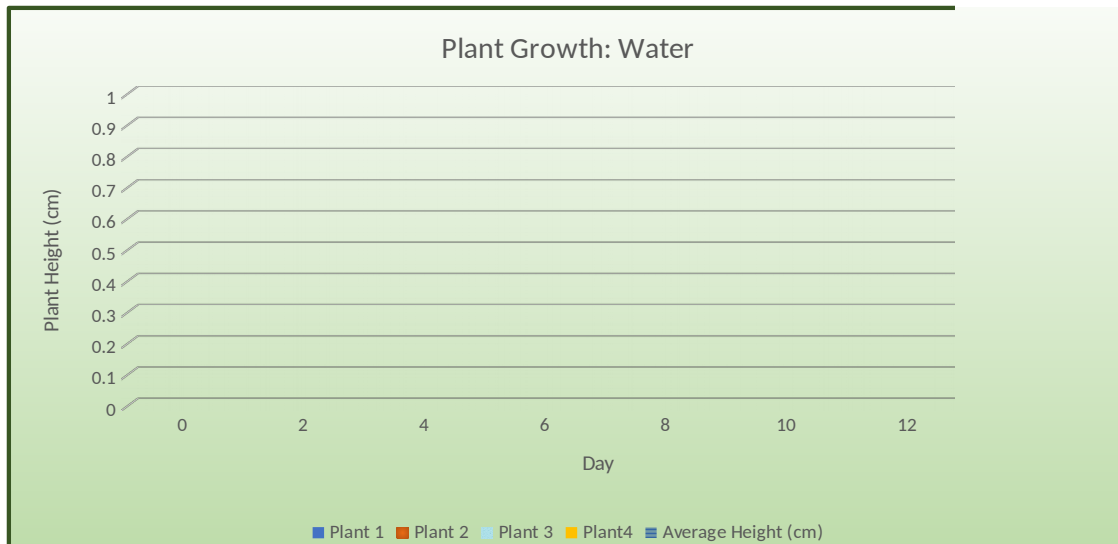

Plant Growth: Water

	Plant 1	Plant 2	Plant 3	Plant4	Average Height (cm)	Average Growth (cm)
Day						
0					0.0	0.0
2					0.0	0.0
4					0.0	0.0
6					0.0	0.0
8					0.0	0.0
10					0.0	0.0
12					0.0	0.0
14					0.0	0.0

Plant Growth: Soda (Coke)

Day	Plant 1	Plant 2	Plant 3	Plant4	Average Height (cm)	Average Growth (cm)
0					0.0	0.0
2					0.0	0.0
4					0.0	0.0
6					0.0	0.0
8					0.0	0.0
10					0.0	0.0
12					0.0	0.0
14					0.0	0.0