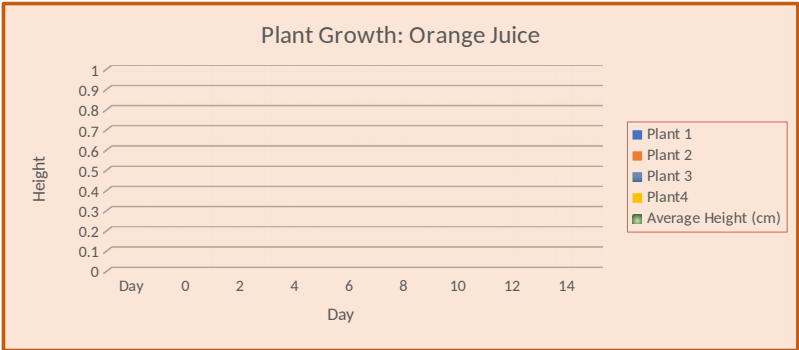

Plant Growth: Soda (Coke)

Day	Plant 1	Plant 2	Plant 3	Plant4	Average Height (cm)	Average Growth (cm)
0					0.0	0.0
2					0.0	0.0
4					0.0	0.0
6					0.0	0.0
8					0.0	0.0
10					0.0	0.0
12					0.0	0.0
14					0.0	0.0

Average % of Total Growth

0.0

#DIV/0!

#DIV/0!

#DIV/0!

#DIV/0!

#DIV/0!

#DIV/0!

#DIV/0!

■ eight (cm)
rowth (cm)

Plant Growth: Orange Juice							
Day	Plant 1	Plant 2	Plant 3	Plant4	Average Height (cm)	Average Growth (cm)	Average % of Total Growth
0					0.0	0.0	0.0
2					0.0	0.0	#DIV/0!
4					0.0	0.0	#DIV/0!
6					0.0	0.0	#DIV/0!
8					0.0	0.0	#DIV/0!
10					0.0	0.0	#DIV/0!
12					0.0	0.0	#DIV/0!
14					0.0	0.0	#DIV/0!

Plant Growth: Milk

Day	Plant 1	Plant 2	Plant 3	Plant4	Average Height (cm)	Average Growth (cm)
0					0.0	0.0
2					0.0	0.0
4					0.0	0.0
6					0.0	0.0
8					0.0	0.0
10					0.0	0.0
12					0.0	0.0
14					0.0	0.0