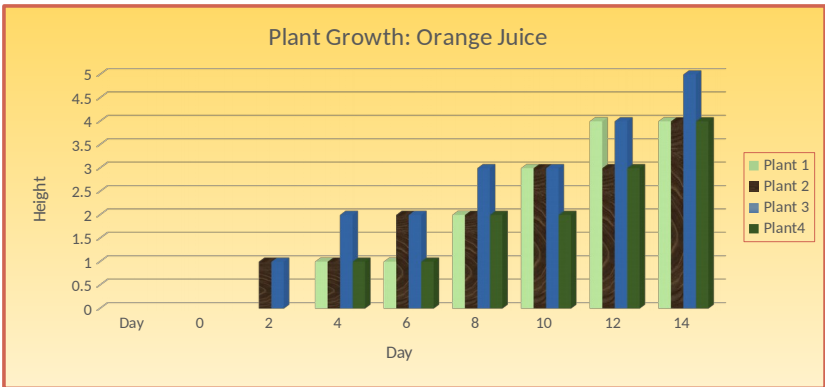

Plant Growth: Water

	Plant 1	Plant 2	Plant 3	Plant4	Average Height (cm)	Average Growth (cm)
Day						
0	0	0	0	0	0.0	0.0
2	1	1	1	1	1.0	1.0
4	2	1	2	2	1.8	0.8
6	3	2	4	3	3.0	1.3
8	5	4	5	4	4.5	1.5
10	6	5	6	6	5.8	1.3
12	8	6	8	7	7.3	1.5
14	9	7	9	8	8.3	1.0

Average % of Total Growth

0.0
0.1
0.1
0.2
0.2
0.2
0.2
0.1

Plant Growth: Soda (Coke)

Day	Plant 1	Plant 2	Plant 3	Plant 4	Average Height (cm)	Average Growth (cm)
0	0	0	0	0	0.0	0.0
2	0	0	1	0	0.3	0.3
4	0	1	1	1	0.8	0.5
6	1	1	2	1	1.3	0.5
8	2	2	2	1	1.8	0.5
10	2	3	3	2	2.5	0.8
12	3	3	4	2	3.0	0.5
14	3	4	5	2	3.5	0.5

Average % of Total Growth

0.0
0.1
0.2
0.1
0.1
0.2
0.1
0.1

■ height (cm)
■ growth (cm)

Plant Growth: Orange Juice							
Day	Plant 1	Plant 2	Plant 3	Plant4	Average Height (cm)	Average Growth (cm)	Average % of Total Growth
0	0	0	0	0	0.0	0.0	0.0
2	0	1	1	0	0.5	0.5	0.1
4	1	1	2	1	1.3	0.8	0.2
6	1	2	2	1	1.5	0.3	0.1
8	2	2	3	2	2.3	0.8	0.2
10	3	3	3	2	2.8	0.5	0.1
12	4	3	4	3	3.5	0.8	0.2
14	4	4	5	4	4.3	0.8	0.2