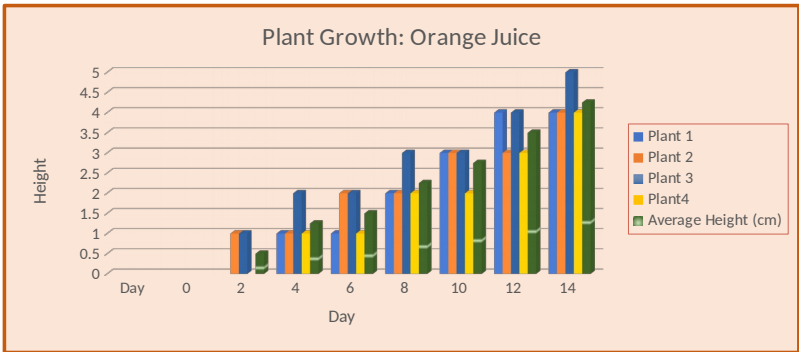

Plant Growth: Water

	Plant 1	Plant 2	Plant 3	Plant4	Average Height (cm)	Average Growth (cm)
Day						
0	0	0	0	0	0.0	0.0
2	1	1	1	1	1.0	1.0
4	2	1	2	2	1.8	0.8
6	3	2	4	3	3.0	1.3
8	5	4	5	4	4.5	1.5
10	6	5	6	6	5.8	1.3
12	8	6	8	7	7.3	1.5
14	9	7	9	8	8.3	1.0

Average % of Total Growth

0.0
0.1
0.1
0.2
0.2
0.2
0.2
0.1

Plant Growth: Soda (Coke)

Day	Plant 1	Plant 2	Plant 3	Plant 4	Average Height (cm)	Average Growth (cm)
0	0	0	0	0	0.0	0.0
2	0	0	1	0	0.3	0.3
4	0	1	1	1	0.8	0.5
6	1	1	2	1	1.3	0.5
8	2	2	2	1	1.8	0.5
10	2	3	3	2	2.5	0.8
12	3	3	4	2	3.0	0.5
14	3	4	5	2	3.5	0.5

Average % of Total Growth

0.0
0.1
0.2
0.1
0.1
0.2
0.1
0.1

■ height (cm)
■ growth (cm)

Plant Growth: Orange Juice							
Day	Plant 1	Plant 2	Plant 3	Plant4	Average Height (cm)	Average Growth (cm)	Average % of Total Growth
0	0	0	0	0	0.0	0.0	0.0
2	0	1	1	0	0.5	0.5	0.1
4	1	1	2	1	1.3	0.8	0.2
6	1	2	2	1	1.5	0.3	0.1
8	2	2	3	2	2.3	0.8	0.2
10	3	3	3	2	2.8	0.5	0.1
12	4	3	4	3	3.5	0.8	0.2
14	4	4	5	4	4.3	0.8	0.2