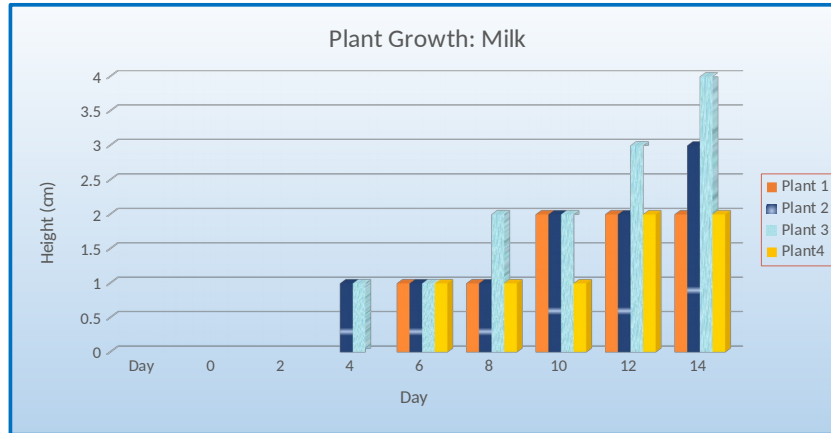

Average % of Total Growth

0.0
0.1
0.1
0.2
0.2
0.2
0.2
0.1

Plant Growth: Soda (Coke)

Day	Plant 1	Plant 2	Plant 3	Plant 4	Average Height (cm)	Average Growth (cm)
0	0	0	0	0	0.0	0.0
2	0	0	1	0	0.3	0.3
4	0	1	1	1	0.8	0.5
6	1	1	2	1	1.3	0.5
8	2	2	2	1	1.8	0.5
10	2	3	3	2	2.5	0.8
12	3	3	4	2	3.0	0.5
14	3	4	5	2	3.5	0.5

Average % of Total Growth

0.0
0.1
0.2
0.1
0.1
0.2
0.1
0.1

■ height (cm)
■ growth (cm)

Plant Growth: Orange Juice							
Day	Plant 1	Plant 2	Plant 3	Plant4	Average Height (cm)	Average Growth (cm)	Average % of Total Growth
0	0	0	0	0	0.0	0.0	0.0
2	0	1	1	0	0.5	0.5	0.1
4	1	1	2	1	1.3	0.8	0.2
6	1	2	2	1	1.5	0.3	0.1
8	2	2	3	2	2.3	0.8	0.2
10	3	3	3	2	2.8	0.5	0.1
12	4	3	4	3	3.5	0.8	0.2
14	4	4	5	4	4.3	0.8	0.2

Plant Growth: Milk

Day	Plant 1	Plant 2	Plant 3	Plant4	Average Height (cm)	Average Growth (cm)
0	0	0	0	0	0.0	0.0
2	0	0	0	0	0.0	0.0
4	0	1	1	0	0.5	0.5
6	1	1	1	1	1.0	0.5
8	1	1	2	1	1.3	0.3
10	2	2	2	1	1.8	0.5
12	2	2	3	2	2.3	0.5
14	2	3	4	2	2.8	0.5