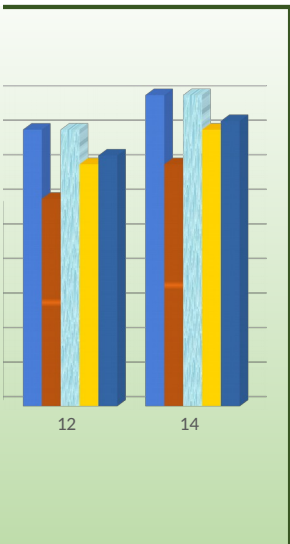

Plant Growth: Water

	Plant 1	Plant 2	Plant 3	Plant4	Average Height (cm)	Average Growth (cm)
Day						
0	0	0	0	0	0.0	0.0
2	1	1	1	1	1.0	1.0
4	2	1	2	2	1.8	0.8
6	3	2	4	3	3.0	1.3
8	5	4	5	4	4.5	1.5
10	6	5	6	6	5.8	1.3
12	8	6	8	7	7.3	1.5
14	9	7	9	8	8.3	1.0

Average % of Total Growth

0.0
0.1
0.1
0.2
0.2
0.2
0.2
0.1

Plant Growth: Soda (Coke)

Day	Plant 1	Plant 2	Plant 3	Plant 4	Average Height (cm)	Average Growth (cm)
0	0	0	0	0	0.0	0.0
2	0	0	1	0	0.3	0.3
4	0	1	1	1	0.8	0.5
6	1	1	2	1	1.3	0.5
8	2	2	2	1	1.8	0.5
10	2	3	3	2	2.5	0.8
12	3	3	4	2	3.0	0.5
14	3	4	5	2	3.5	0.5

Average % of Total Growth

0.0
0.1
0.2
0.1
0.1
0.2
0.1
0.1

■ height (cm)
■ growth (cm)

Plant Growth: Orange Juice							
Day	Plant 1	Plant 2	Plant 3	Plant4	Average Height (cm)	Average Growth (cm)	Average % of Total Growth
0	0	0	0	0	0.0	0.0	0.0
2	0	1	1	0	0.5	0.5	0.1
4	1	1	2	1	1.3	0.8	0.2
6	1	2	2	1	1.5	0.3	0.1
8	2	2	3	2	2.3	0.8	0.2
10	3	3	3	2	2.8	0.5	0.1
12	4	3	4	3	3.5	0.8	0.2
14	4	4	5	4	4.3	0.8	0.2

Plant Growth: Milk

Day	Plant 1	Plant 2	Plant 3	Plant4	Average Height (cm)	Average Growth (cm)
0	0	0	0	0	0.0	0.0
2	0	0	0	0	0.0	0.0
4	0	1	1	0	0.5	0.5
6	1	1	1	1	1.0	0.5
8	1	1	2	1	1.3	0.3
10	2	2	2	1	1.8	0.5
12	2	2	3	2	2.3	0.5
14	2	3	4	2	2.8	0.5