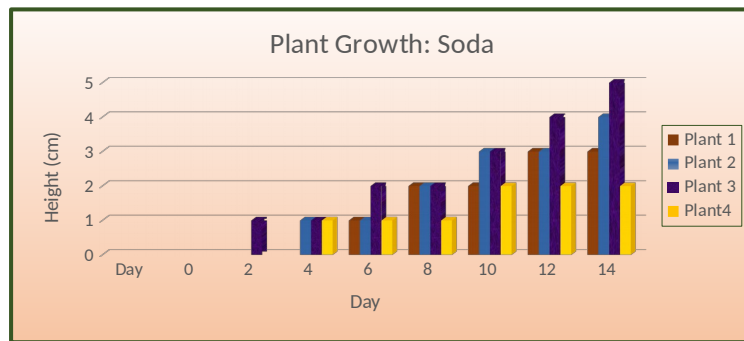

Plant Growth: Water

	Plant 1	Plant 2	Plant 3	Plant4	Average Height (cm)	Average Growth (cm)
Day						
0	0	0	0	0	0.0	0.0
2	1	1	1	1	1.0	1.0
4	2	1	2	2	1.8	0.8
6	3	2	4	3	3.0	1.3
8	5	4	5	4	4.5	1.5
10	6	5	6	6	5.8	1.3
12	8	6	8	7	7.3	1.5
14	9	7	9	8	8.3	1.0

Average % of Total Growth

0.0
0.1
0.1
0.2
0.2
0.2
0.2
0.1

Plant Growth: Soda (Coke)

Day	Plant 1	Plant 2	Plant 3	Plant 4	Average Height (cm)	Average Growth (cm)
0	0	0	0	0	0.0	0.0
2	0	0	1	0	0.3	0.3
4	0	1	1	1	0.8	0.5
6	1	1	2	1	1.3	0.5
8	2	2	2	1	1.8	0.5
10	2	3	3	2	2.5	0.8
12	3	3	4	2	3.0	0.5
14	3	4	5	2	3.5	0.5

Average % of Total Growth

0.0
0.1
0.2
0.1
0.1
0.2
0.1
0.1

■ height (cm)
■ growth (cm)

Plant Growth: Orange Juice							
Day	Plant 1	Plant 2	Plant 3	Plant4	Average Height (cm)	Average Growth (cm)	Average % of Total Growth
0	0	0	0	0	0.0	0.0	0.0
2	0	1	1	0	0.5	0.5	0.1
4	1	1	2	1	1.3	0.8	0.2
6	1	2	2	1	1.5	0.3	0.1
8	2	2	3	2	2.3	0.8	0.2
10	3	3	3	2	2.8	0.5	0.1
12	4	3	4	3	3.5	0.8	0.2
14	4	4	5	4	4.3	0.8	0.2