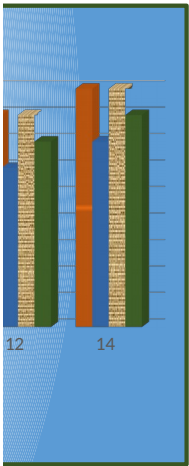

Plant Growth: Water

	Plant 1	Plant 2	Plant 3	Plant4	Average Height (cm)	Average Growth (cm)
Day						
0	0	0	0	0	0.0	0.0
2	1	1	1	1	1.0	1.0
4	2	1	2	2	1.8	0.8
6	3	2	4	3	3.0	1.3
8	5	4	5	4	4.5	1.5
10	6	5	6	6	5.8	1.3
12	8	6	8	7	7.3	1.5
14	9	7	9	8	8.3	1.0

Average % of Total Growth

0.0
0.1
0.1
0.2
0.2
0.2
0.2
0.1

Plant Growth: Soda (Coke)

Day	Plant 1	Plant 2	Plant 3	Plant 4	Average Height (cm)	Average Growth (cm)
0	0	0	0	0	0.0	0.0
2	0	0	1	0	0.3	0.3
4	0	1	1	1	0.8	0.5
6	1	1	2	1	1.3	0.5
8	2	2	2	1	1.8	0.5
10	2	3	3	2	2.5	0.8
12	3	3	4	2	3.0	0.5
14	3	4	5	2	3.5	0.5

Average % of Total Growth

0.0
0.1
0.2
0.1
0.1
0.2
0.1
0.1

■ height (cm)
■ growth (cm)

Plant Growth: Orange Juice							
Day	Plant 1	Plant 2	Plant 3	Plant4	Average Height (cm)	Average Growth (cm)	Average % of Total Growth
0	0	0	0	0	0.0	0.0	0.0
2	0	1	1	0	0.5	0.5	0.1
4	1	1	2	1	1.3	0.8	0.2
6	1	2	2	1	1.5	0.3	0.1
8	2	2	3	2	2.3	0.8	0.2
10	3	3	3	2	2.8	0.5	0.1
12	4	3	4	3	3.5	0.8	0.2
14	4	4	5	4	4.3	0.8	0.2

Plant Growth: Milk

Day	Plant 1	Plant 2	Plant 3	Plant4	Average Height (cm)	Average Growth (cm)
0	0	0	0	0	0.0	0.0
2	0	0	0	0	0.0	0.0
4	0	1	1	0	0.5	0.5
6	1	1	1	1	1.0	0.5
8	1	1	2	1	1.3	0.3
10	2	2	2	1	1.8	0.5
12	2	2	3	2	2.3	0.5
14	2	3	4	2	2.8	0.5