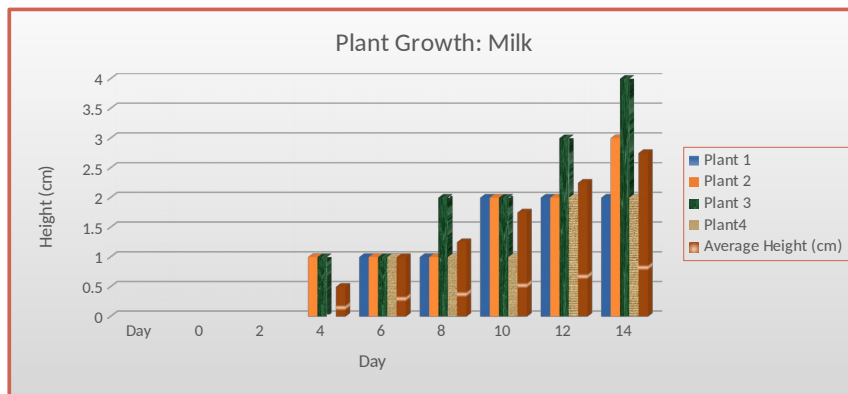

Average % of Total Growth

0.0
0.1
0.1
0.2
0.2
0.2
0.2
0.1

Plant Growth: Soda (Coke)

Day	Plant 1	Plant 2	Plant 3	Plant 4	Average Height (cm)	Average Growth (cm)
0	0	0	0	0	0.0	0.0
2	0	0	1	0	0.3	0.3
4	0	1	1	1	0.8	0.5
6	1	1	2	1	1.3	0.5
8	2	2	2	1	1.8	0.5
10	2	3	3	2	2.5	0.8
12	3	3	4	2	3.0	0.5
14	3	4	5	2	3.5	0.5

Average % of Total Growth

0.0
0.1
0.2
0.1
0.1
0.2
0.1
0.1

■ height (cm)
■ growth (cm)

Plant Growth: Orange Juice							
Day	Plant 1	Plant 2	Plant 3	Plant4	Average Height (cm)	Average Growth (cm)	Average % of Total Growth
0	0	0	0	0	0.0	0.0	0.0
2	0	1	1	0	0.5	0.5	0.1
4	1	1	2	1	1.3	0.8	0.2
6	1	2	2	1	1.5	0.3	0.1
8	2	2	3	2	2.3	0.8	0.2
10	3	3	3	2	2.8	0.5	0.1
12	4	3	4	3	3.5	0.8	0.2
14	4	4	5	4	4.3	0.8	0.2

Plant Growth: Milk

Day	Plant 1	Plant 2	Plant 3	Plant4	Average Height (cm)	Average Growth (cm)
0	0	0	0	0	0.0	0.0
2	0	0	0	0	0.0	0.0
4	0	1	1	0	0.5	0.5
6	1	1	1	1	1.0	0.5
8	1	1	2	1	1.3	0.3
10	2	2	2	1	1.8	0.5
12	2	2	3	2	2.3	0.5
14	2	3	4	2	2.8	0.5