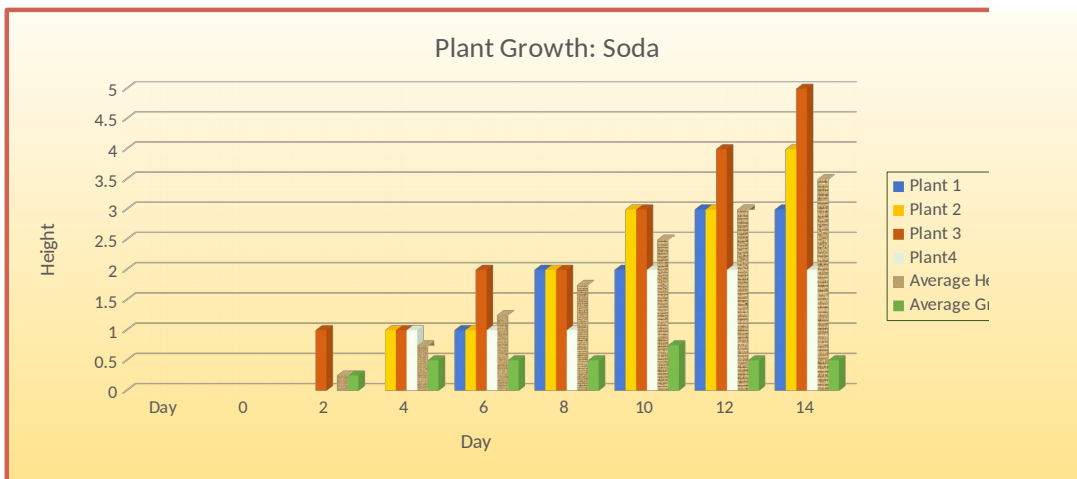

Plant Growth: Water

	Plant 1	Plant 2	Plant 3	Plant4	Average Height (cm)	Average Growth (cm)
Day						
0	0	0	0	0	0.0	0.0
2	1	1	1	1	1.0	1.0
4	2	1	2	2	1.8	0.8
6	3	2	4	3	3.0	1.3
8	5	4	5	4	4.5	1.5
10	6	5	6	6	5.8	1.3
12	8	6	8	7	7.3	1.5
14	9	7	9	8	8.3	1.0

Average % of Total Growth

0.0
0.1
0.1
0.2
0.2
0.2
0.2
0.1

Plant Growth: Soda (Coke)

Day	Plant 1	Plant 2	Plant 3	Plant 4	Average Height (cm)	Average Growth (cm)
0	0	0	0	0	0.0	0.0
2	0	0	1	0	0.3	0.3
4	0	1	1	1	0.8	0.5
6	1	1	2	1	1.3	0.5
8	2	2	2	1	1.8	0.5
10	2	3	3	2	2.5	0.8
12	3	3	4	2	3.0	0.5
14	3	4	5	2	3.5	0.5

Average % of Total Growth

0.0
0.1
0.2
0.1
0.1
0.2
0.1
0.1

■ height (cm)
■ growth (cm)

Plant Growth: Orange Juice							
Day	Plant 1	Plant 2	Plant 3	Plant4	Average Height (cm)	Average Growth (cm)	Average % of Total Growth
0	0	0	0	0	0.0	0.0	0.0
2	0	1	1	0	0.5	0.5	0.1
4	1	1	2	1	1.3	0.8	0.2
6	1	2	2	1	1.5	0.3	0.1
8	2	2	3	2	2.3	0.8	0.2
10	3	3	3	2	2.8	0.5	0.1
12	4	3	4	3	3.5	0.8	0.2
14	4	4	5	4	4.3	0.8	0.2