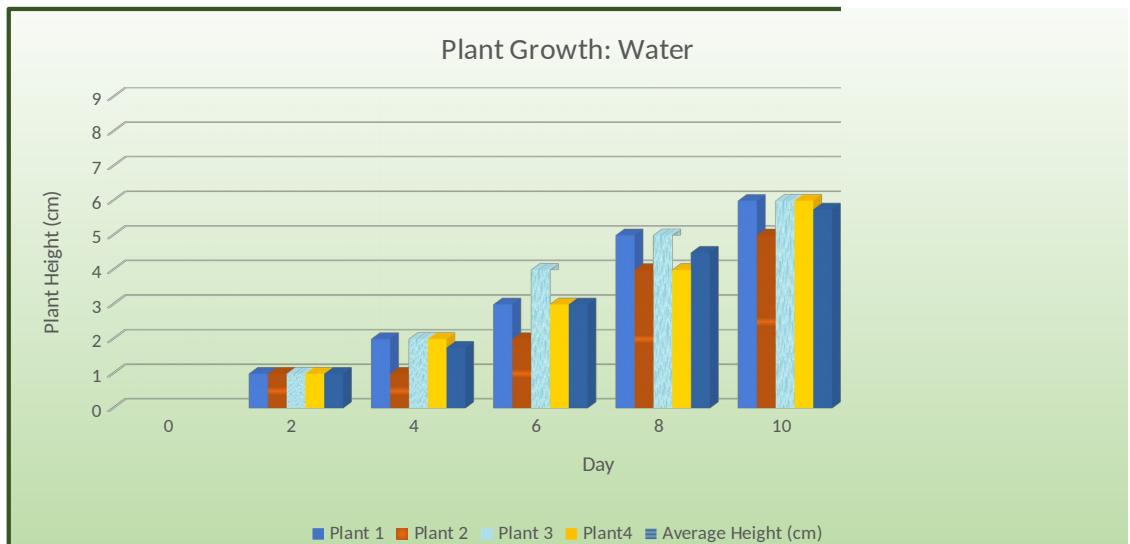

Plant Growth: Water

	Plant 1	Plant 2	Plant 3	Plant4	Average Height (cm)	Average Growth (cm)
Day						
0	0	0	0	0	0.0	0.0
2	1	1	1	1	1.0	1.0
4	2	1	2	2	1.8	0.8
6	3	2	4	3	3.0	1.3
8	5	4	5	4	4.5	1.5
10	6	5	6	6	5.8	1.3
12	8	6	8	7	7.3	1.5
14	9	7	9	8	8.3	1.0

Average % of Total Growth

0.0
0.1
0.1
0.2
0.2
0.2
0.2
0.1

Plant Growth: Soda (Coke)

Day	Plant 1	Plant 2	Plant 3	Plant 4	Average Height (cm)	Average Growth (cm)
0	0	0	0	0	0.0	0.0
2	0	0	1	0	0.3	0.3
4	0	1	1	1	0.8	0.5
6	1	1	2	1	1.3	0.5
8	2	2	2	1	1.8	0.5
10	2	3	3	2	2.5	0.8
12	3	3	4	2	3.0	0.5
14	3	4	5	2	3.5	0.5

Average % of Total Growth

0.0
0.1
0.2
0.1
0.1
0.2
0.1
0.1

■ height (cm)
■ growth (cm)

Plant Growth: Orange Juice							
Day	Plant 1	Plant 2	Plant 3	Plant4	Average Height (cm)	Average Growth (cm)	Average % of Total Growth
0	0	0	0	0	0.0	0.0	0.0
2	0	1	1	0	0.5	0.5	0.1
4	1	1	2	1	1.3	0.8	0.2
6	1	2	2	1	1.5	0.3	0.1
8	2	2	3	2	2.3	0.8	0.2
10	3	3	3	2	2.8	0.5	0.1
12	4	3	4	3	3.5	0.8	0.2
14	4	4	5	4	4.3	0.8	0.2

Plant Growth: Milk

Day	Plant 1	Plant 2	Plant 3	Plant4	Average Height (cm)	Average Growth (cm)
0	0	0	0	0	0.0	0.0
2	0	0	0	0	0.0	0.0
4	0	1	1	0	0.5	0.5
6	1	1	1	1	1.0	0.5
8	1	1	2	1	1.3	0.3
10	2	2	2	1	1.8	0.5
12	2	2	3	2	2.3	0.5
14	2	3	4	2	2.8	0.5