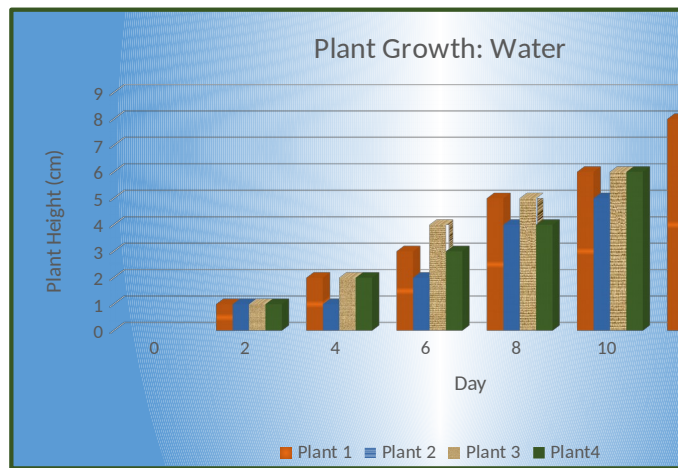

Plant Growth: Water

	Plant 1	Plant 2	Plant 3	Plant4	Average Height (cm)	Average Growth (cm)
Day						
0	0	0	0	0	0.0	0.0
2	1	1	1	1	1.0	1.0
4	2	1	2	2	1.8	0.8
6	3	2	4	3	3.0	1.3
8	5	4	5	4	4.5	1.5
10	6	5	6	6	5.8	1.3
12	8	6	8	7	7.3	1.5
14	9	7	9	8	8.3	1.0

Average % of Total Growth

0.0
0.1
0.1
0.2
0.2
0.2
0.2
0.1

Plant Growth: Soda (Coke)

Day	Plant 1	Plant 2	Plant 3	Plant 4	Average Height (cm)	Average Growth (cm)
0	0	0	0	0	0.0	0.0
2	0	0	1	0	0.3	0.3
4	0	1	1	1	0.8	0.5
6	1	1	2	1	1.3	0.5
8	2	2	2	1	1.8	0.5
10	2	3	3	2	2.5	0.8
12	3	3	4	2	3.0	0.5
14	3	4	5	2	3.5	0.5

Average % of Total Growth

0.0
0.1
0.2
0.1
0.1
0.2
0.1
0.1

■ height (cm)
■ growth (cm)

Plant Growth: Orange Juice							
Day	Plant 1	Plant 2	Plant 3	Plant4	Average Height (cm)	Average Growth (cm)	Average % of Total Growth
0	0	0	0	0	0.0	0.0	0.0
2	0	1	1	0	0.5	0.5	0.1
4	1	1	2	1	1.3	0.8	0.2
6	1	2	2	1	1.5	0.3	0.1
8	2	2	3	2	2.3	0.8	0.2
10	3	3	3	2	2.8	0.5	0.1
12	4	3	4	3	3.5	0.8	0.2
14	4	4	5	4	4.3	0.8	0.2