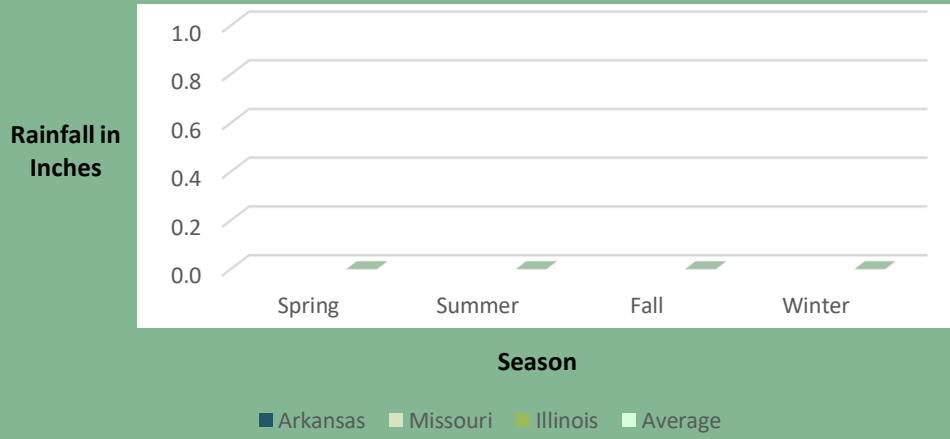

Comparison of State Rainfall