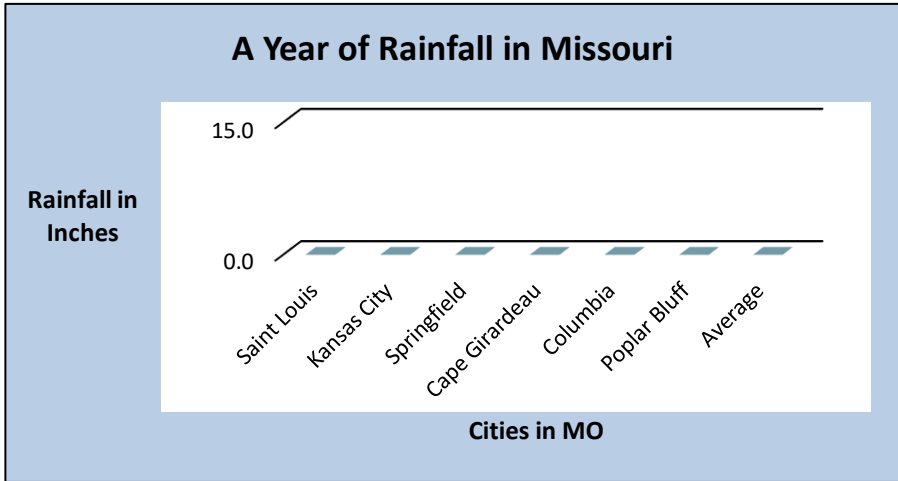

Rainfall in Arkansas in Inches							
Cities	Spring	Summer	Fall	Winter	Total	Minimum	Maximum
Jonesboro					0.0		
Fayetteville					0.0		
Little Rock					0.0		
Batesville					0.0		
Pine Bluff					0.0		
El Dorado					0.0		
Average	#DIV/0!	#DIV/0!	#DIV/0!	#DIV/0!	0.0	0.0	0.0

## Rainfall in Missouri in Inches

Rainfall in Missouri in Inches							
Cities	Spring	Summer	Fall	Winter	Total	Minimum	Maximum
Saint Louis					0.0		
Kansas City					0.0		
Springfield					0.0		
Cape Girardeau					0.0		
Columbia					0.0		
Poplar Bluff					0.0		
Average	#DIV/0!	#DIV/0!	#DIV/0!	#DIV/0!	0.0	0.0	0.0