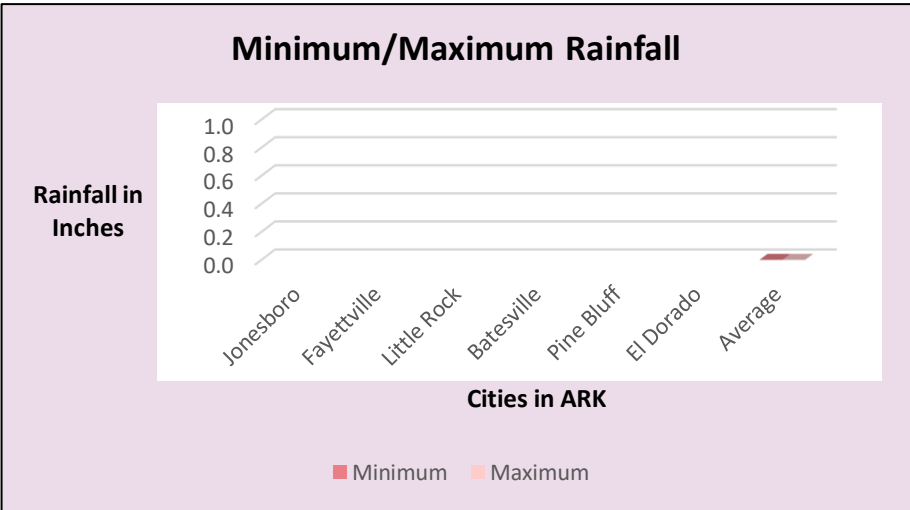

Rainfall in Arkansas in Inches							
Cities	Spring	Summer	Fall	Winter	Total	Minimum	Maximum
Jonesboro					0.0		
Fayetteville					0.0		
Little Rock					0.0		
Batesville					0.0		
Pine Bluff					0.0		
El Dorado					0.0		
Average	#DIV/0!	#DIV/0!	#DIV/0!	#DIV/0!	0.0	0.0	0.0

## Rainfall in Missouri in Inches

Rainfall in Missouri in Inches							
Cities	Spring	Summer	Fall	Winter	Total	Minimum	Maximum
Saint Louis					0.0		
Kansas City					0.0		
Springfield					0.0		
Cape Girardeau					0.0		
Columbia					0.0		
Poplar Bluff					0.0		
Average	#DIV/0!	#DIV/0!	#DIV/0!	#DIV/0!	0.0	0.0	0.0