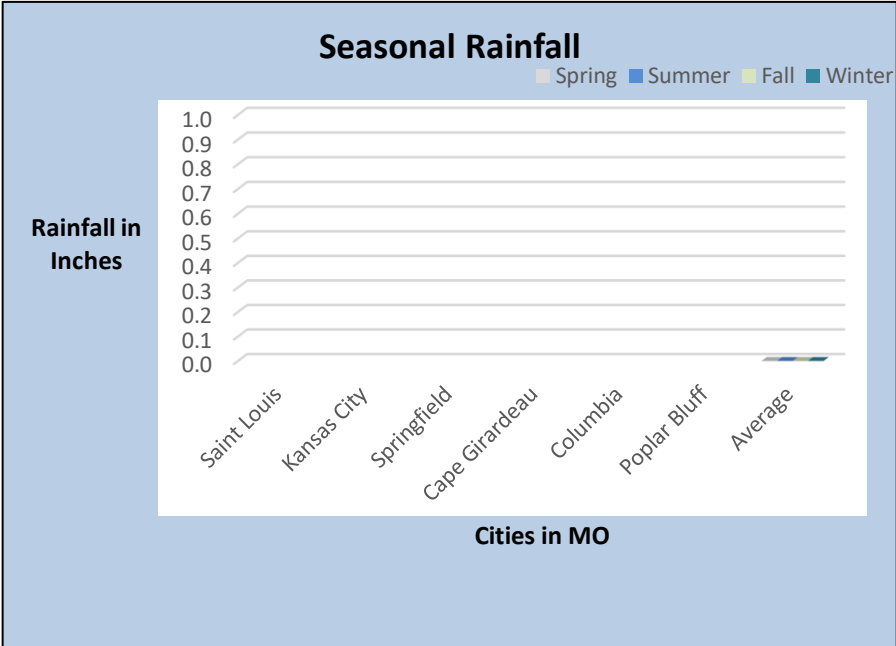

Rainfall in Arkansas in Inches							
Cities	Spring	Summer	Fall	Winter	Total	Minimum	Maximum
Jonesboro					0.0		
Fayetteville					0.0		
Little Rock					0.0		
Batesville					0.0		
Pine Bluff					0.0		
El Dorado					0.0		
Average	#DIV/0!	#DIV/0!	#DIV/0!	#DIV/0!	0.0	0.0	0.0

## Rainfall in Missouri in Inches

Rainfall in Missouri in Inches							
Cities	Spring	Summer	Fall	Winter	Total	Minimum	Maximum
Saint Louis					0.0		
Kansas City					0.0		
Springfield					0.0		
Cape Girardeau					0.0		
Columbia					0.0		
Poplar Bluff					0.0		
Average	#DIV/0!	#DIV/0!	#DIV/0!	#DIV/0!	0.0	0.0	0.0

Rainfall in Illinois in Inches							
Cities	Spring	Summer	Fall	Winter	Total	Minimum	Maximum
Chicago					0.0		
Peoria					0.0		
Aurora					0.0		
Rockford					0.0		
Joliet					0.0		
Naperville					0.0		
Average	#DIV/0!	#DIV/0!	#DIV/0!	#DIV/0!	0.0	0.0	0.0