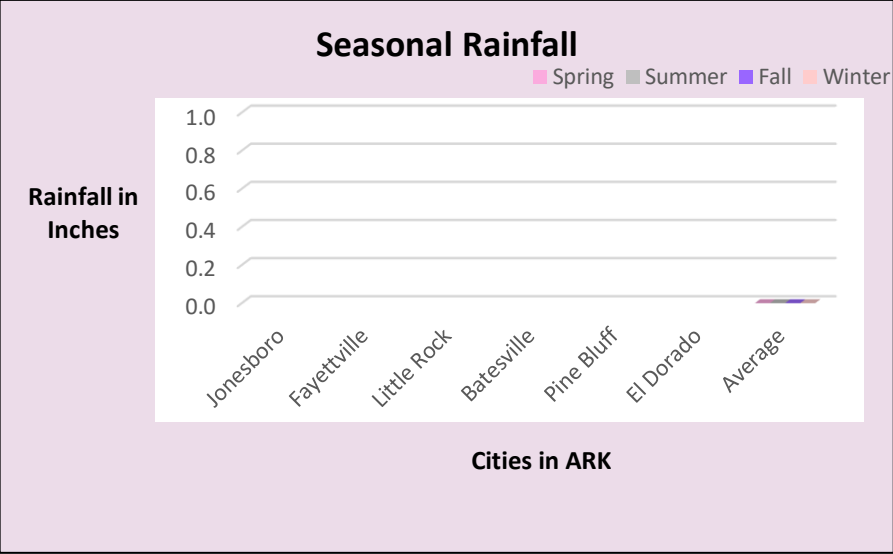

Rainfall in Arkansas in Inches							
Cities	Spring	Summer	Fall	Winter	Total	Minimum	Maximum
Jonesboro					0.0		
Fayetteville					0.0		
Little Rock					0.0		
Batesville					0.0		
Pine Bluff					0.0		
El Dorado					0.0		
Average	#DIV/0!	#DIV/0!	#DIV/0!	#DIV/0!	0.0	0.0	0.0

## Rainfall in Missouri in Inches

Rainfall in Missouri in Inches							
Cities	Spring	Summer	Fall	Winter	Total	Minimum	Maximum
Saint Louis					0.0		
Kansas City					0.0		
Springfield					0.0		
Cape Girardeau					0.0		
Columbia					0.0		
Poplar Bluff					0.0		
Average	#DIV/0!	#DIV/0!	#DIV/0!	#DIV/0!	0.0	0.0	0.0