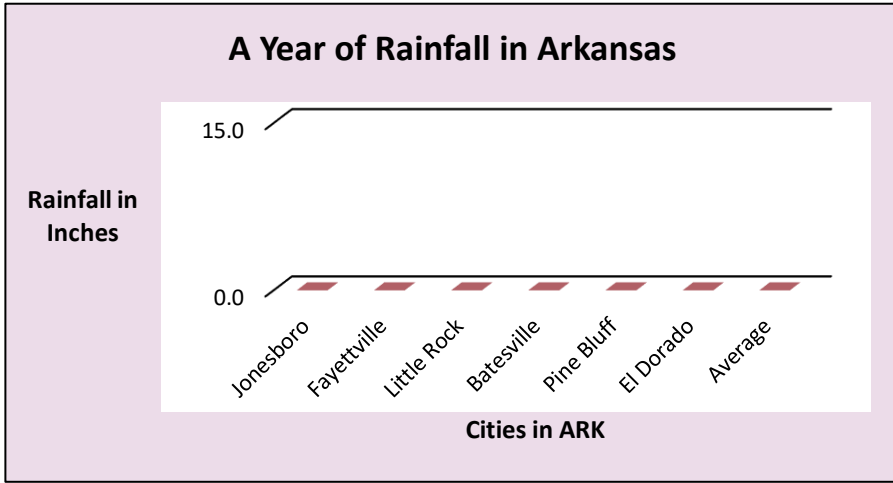

Rainfall in Arkansas in Inches							
Cities	Spring	Summer	Fall	Winter	Total	Minimum	Maximum
Jonesboro					0.0		
Fayetteville					0.0		
Little Rock					0.0		
Batesville					0.0		
Pine Bluff					0.0		
El Dorado					0.0		
Average	#DIV/0!	#DIV/0!	#DIV/0!	#DIV/0!	0.0	0.0	0.0