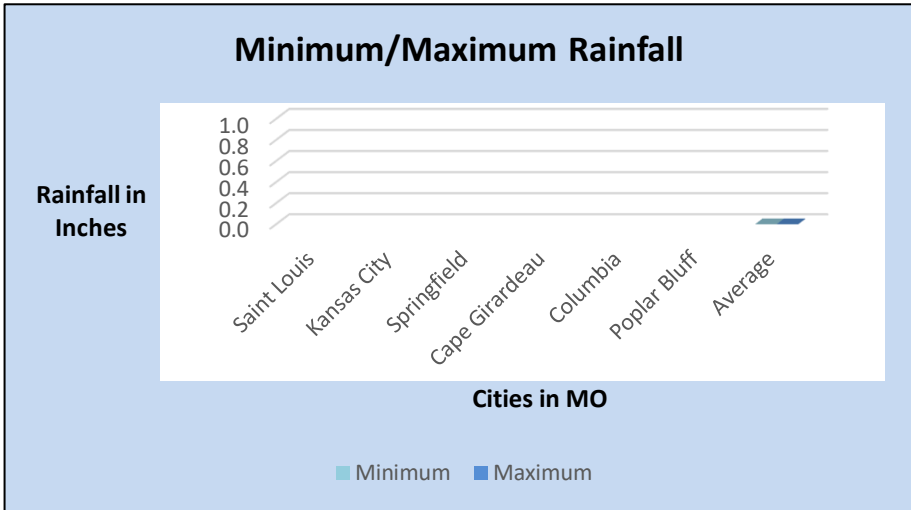

Rainfall in Arkansas in Inches							
Cities	Spring	Summer	Fall	Winter	Total	Minimum	Maximum
Jonesboro					0.0		
Fayetteville					0.0		
Little Rock					0.0		
Batesville					0.0		
Pine Bluff					0.0		
El Dorado					0.0		
Average	#DIV/0!	#DIV/0!	#DIV/0!	#DIV/0!	0.0	0.0	0.0

## Rainfall in Missouri in Inches

Rainfall in Missouri in Inches							
Cities	Spring	Summer	Fall	Winter	Total	Minimum	Maximum
Saint Louis					0.0		
Kansas City					0.0		
Springfield					0.0		
Cape Girardeau					0.0		
Columbia					0.0		
Poplar Bluff					0.0		
Average	#DIV/0!	#DIV/0!	#DIV/0!	#DIV/0!	0.0	0.0	0.0