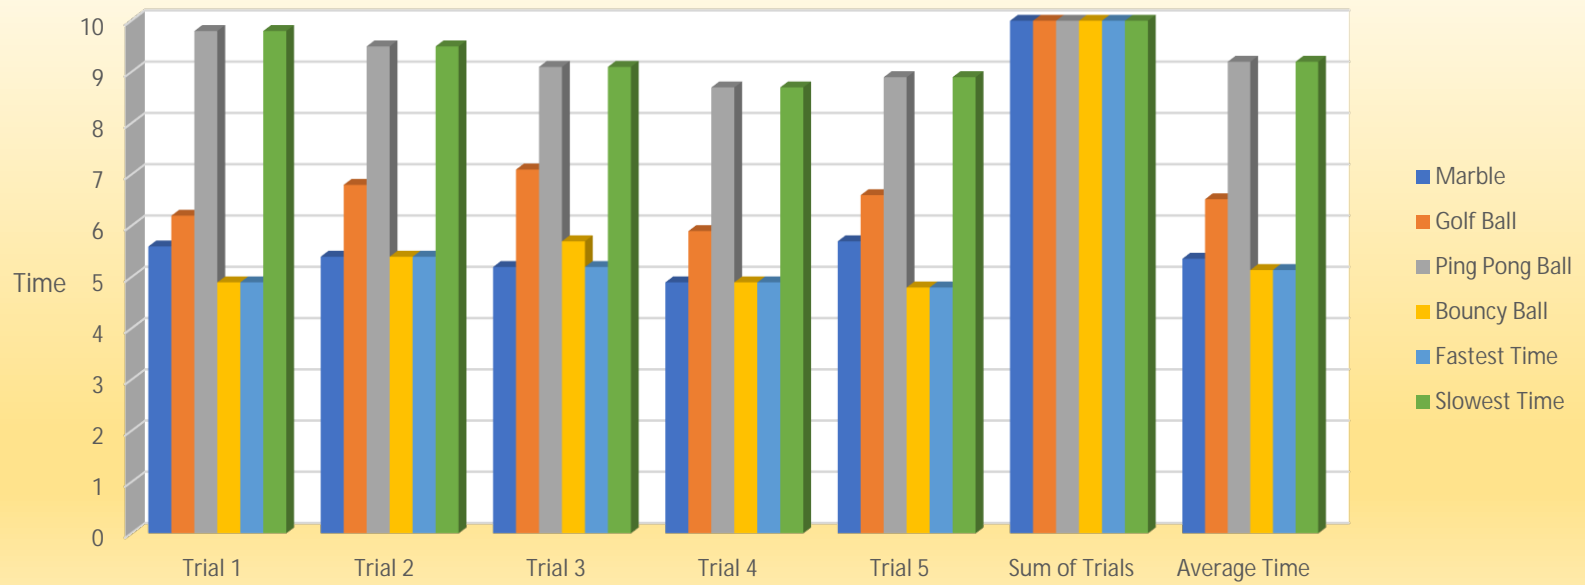

Wooden Ramp

Wooden Ramp

Plastic Ramp

	Trial 1	Trial 2	Trial 3	Trial 4	Trial 5	Sum of Trials	Average Time
Marble	5.6	5.4	5.2	4.9	5.7	26.8	5.36
Golf Ball	6.2	6.8	7.1	5.9	6.6	32.6	6.52
Ping Pong Ball	9.8	9.5	9.1	8.7	8.9	46	9.2
Bouncy Ball	4.9	5.4	5.7	4.9	4.8	25.7	5.14
Fastest Time	4.9	5.4	5.2	4.9	4.8	25.7	5.14
Slowest Time	9.8	9.5	9.1	8.7	8.9	46	9.2

Plastic Ramp

Plastic Ramp

Metal Ramp

	Trial 1	Trial 2	Trial 3	Trial 4	Trial 5	Sum of Trials	Average Time
Marble	5.7	6.2	6.1	5.4	5.9	29.3	5.86
Golf Ball	6.5	6.8	6.9	7.1	7.4	34.7	6.94
Ping Pong Ball	7.4	7.8	7.9	8.1	8.3	39.5	7.9
Bouncy Ball	4.9	4.8	5.4	5.6	5	25.7	5.14
Fastest Time	4.9	4.8	5.4	5.4	5	25.7	5.14
Slowest Time	7.4	7.8	7.9	8.1	8.3	39.5	7.9