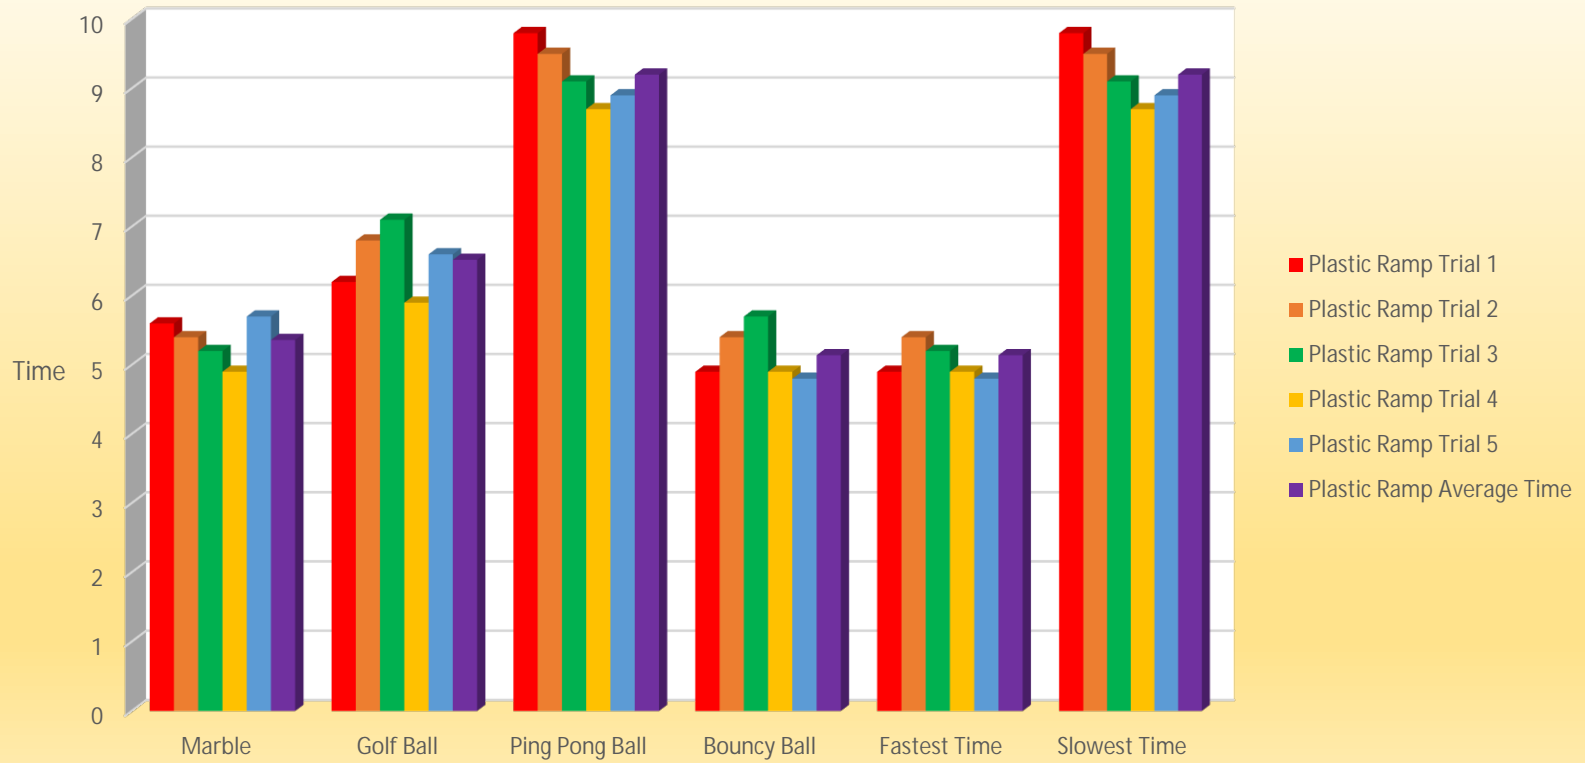

Wooden Ramp

Wooden Ramp

Plastic Ramp

	Trial 1	Trial 2	Trial 3	Trial 4	Trial 5	Sum of Trials	Average Time
Marble	5.6	5.4	5.2	4.9	5.7	26.8	5.36
Golf Ball	6.2	6.8	7.1	5.9	6.6	32.6	6.52
Ping Pong Ball	9.8	9.5	9.1	8.7	8.9	46	9.2
Bouncy Ball	4.9	5.4	5.7	4.9	4.8	25.7	5.14
Fastest Time	4.9	5.4	5.2	4.9	4.8	25.7	5.14
Slowest Time	9.8	9.5	9.1	8.7	8.9	46	9.2

Plastic Ramp

Plastic Ramp

Metal Ramp

	Trial 1	Trial 2	Trial 3	Trial 4	Trial 5	Sum of Trials	Average Time
Marble	5.7	6.2	6.1	5.4	5.9	29.3	5.86
Golf Ball	6.5	6.8	6.9	7.1	7.4	34.7	6.94
Ping Pong Ball	7.4	7.8	7.9	8.1	8.3	39.5	7.9
Bouncy Ball	4.9	4.8	5.4	5.6	5	25.7	5.14
Fastest Time	4.9	4.8	5.4	5.4	5	25.7	5.14
Slowest Time	7.4	7.8	7.9	8.1	8.3	39.5	7.9