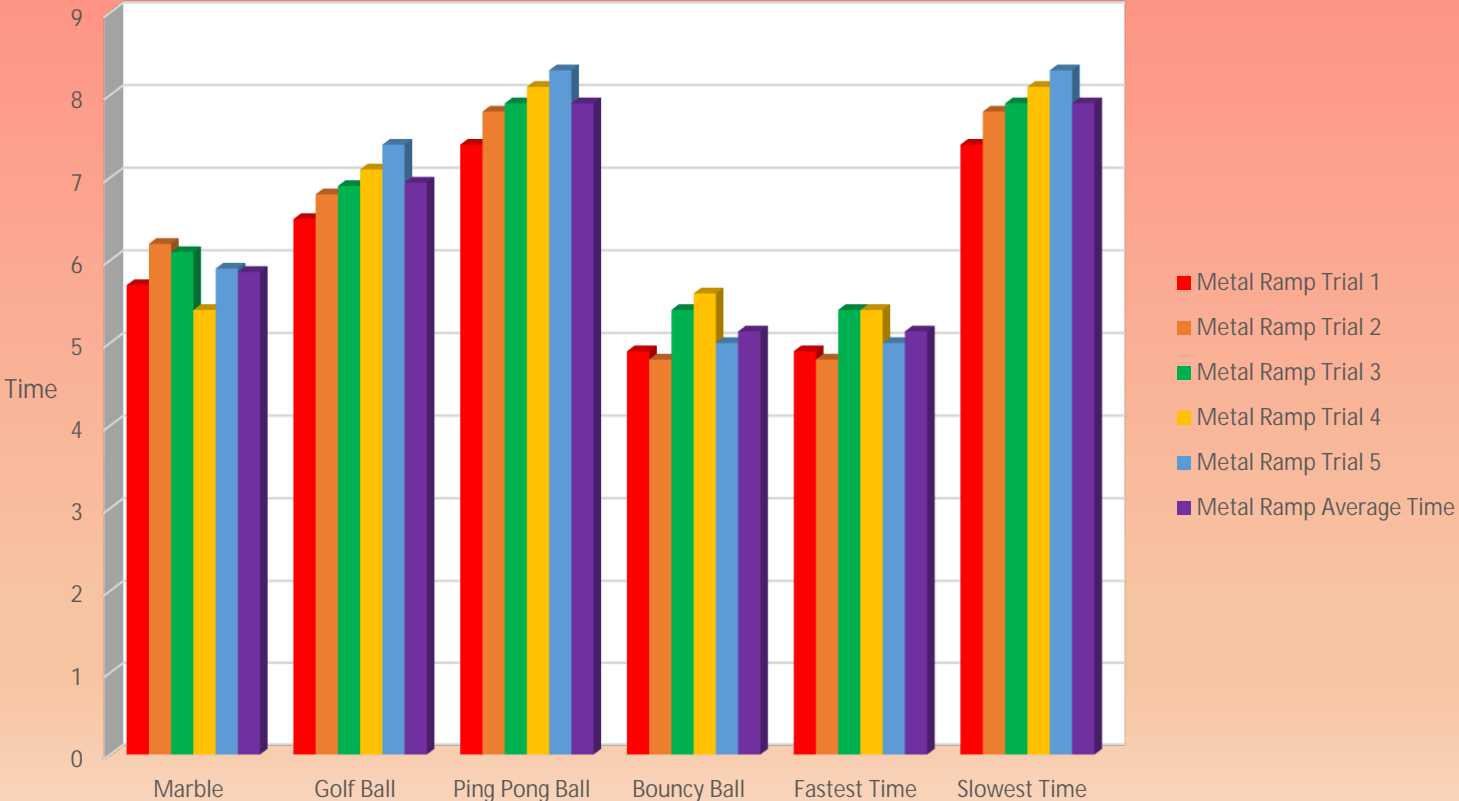

Wooden Ramp

Wooden Ramp

Plastic Ramp

	Trial 1	Trial 2	Trial 3	Trial 4	Trial 5	Sum of Trials	Average Time
Marble	5.6	5.4	5.2	4.9	5.7	26.8	5.36
Golf Ball	6.2	6.8	7.1	5.9	6.6	32.6	6.52
Ping Pong Ball	9.8	9.5	9.1	8.7	8.9	46	9.2
Bouncy Ball	4.9	5.4	5.7	4.9	4.8	25.7	5.14
Fastest Time	4.9	5.4	5.2	4.9	4.8	25.7	5.14
Slowest Time	9.8	9.5	9.1	8.7	8.9	46	9.2

Plastic Ramp

Plastic Ramp

Metal Ramp

	Trial 1	Trial 2	Trial 3	Trial 4	Trial 5	Sum of Trials	Average Time
Marble	5.7	6.2	6.1	5.4	5.9	29.3	5.86
Golf Ball	6.5	6.8	6.9	7.1	7.4	34.7	6.94
Ping Pong Ball	7.4	7.8	7.9	8.1	8.3	39.5	7.9
Bouncy Ball	4.9	4.8	5.4	5.6	5	25.7	5.14
Fastest Time	4.9	4.8	5.4	5.4	5	25.7	5.14
Slowest Time	7.4	7.8	7.9	8.1	8.3	39.5	7.9

Metal Ramp

Metal Ramp

Comparison

	Wooden Ramp Average	Plastic Ramp Average	Metal Ramp Average	Average Time
Marble	7.34	5.36	5.86	6.19
Golf Ball	8.28	6.52	6.94	7.25
Ping Pong Ball	9.46	9.2	7.9	8.85
Bouncy Ball	6.28	5.14	5.14	5.52