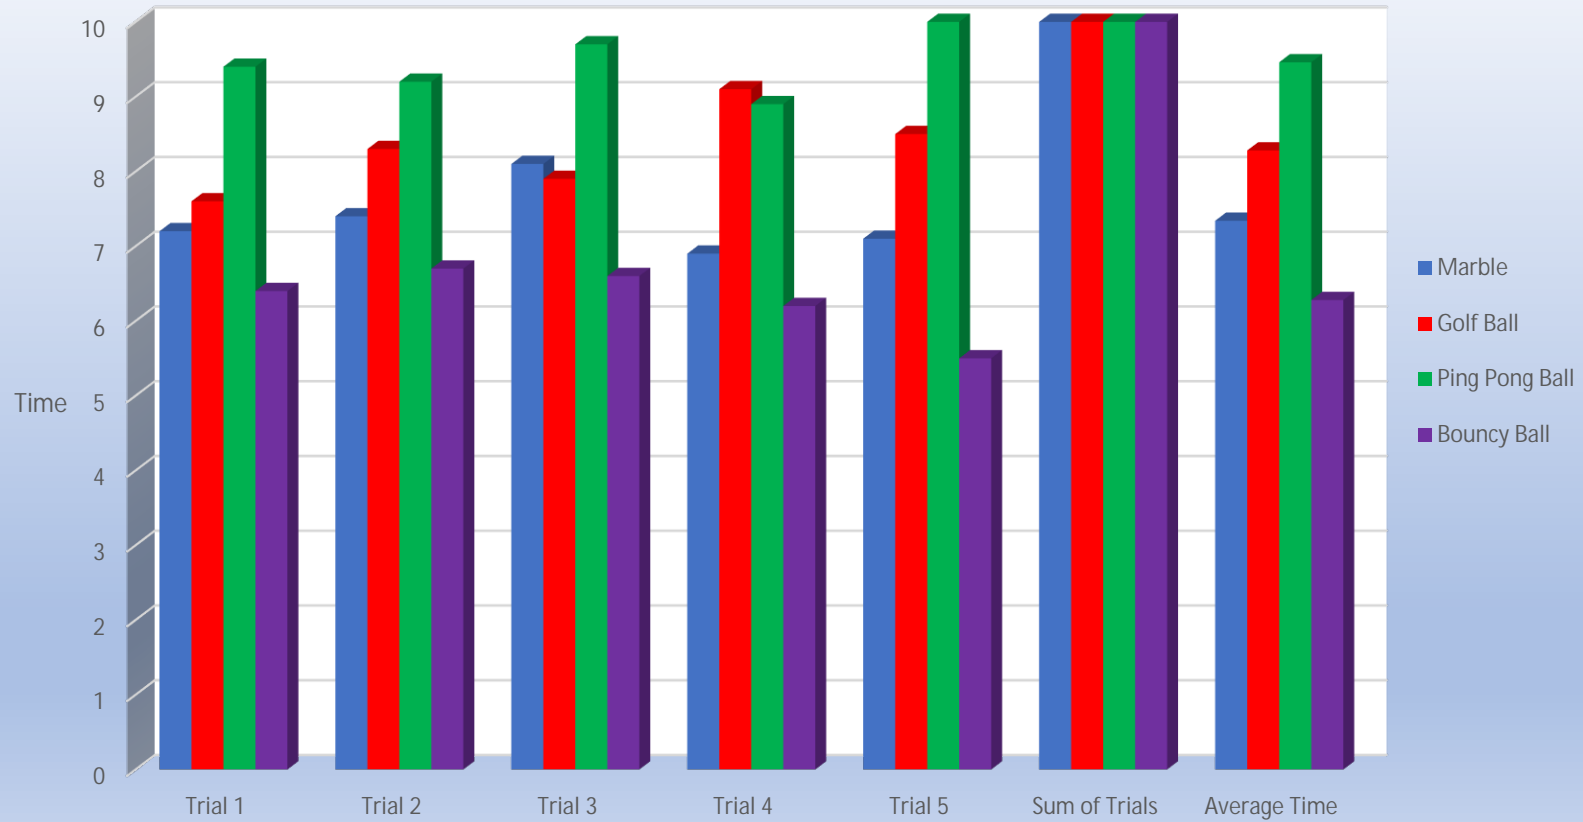

Wooden Ramp

	Trial 1	Trial 2	Trial 3	Trial 4	Trial 5	Sum of Trials	Average Time
Marble	7.2	7.4	8.1	6.9	7.1	36.7	7.34
Golf Ball	7.6	8.3	7.9	9.1	8.5	41.4	8.28
Ping Pong Ball	9.4	9.2	9.7	8.9	10.1	47.3	9.46
Bouncy Ball	6.4	6.7	6.6	6.2	5.5	31.4	6.28
Fastest Time	6.4	6.7	6.6	6.2	5.5	31.4	6.28
Slowest Time	9.4	9.2	9.7	9.1	10.1	47.3	9.46

Wooden Ramp

Wooden Ramp

Plastic Ramp

	Trial 1	Trial 2	Trial 3	Trial 4	Trial 5	Sum of Trials	Average Time
Marble	5.6	5.4	5.2	4.9	5.7	26.8	5.36
Golf Ball	6.2	6.8	7.1	5.9	6.6	32.6	6.52
Ping Pong Ball	9.8	9.5	9.1	8.7	8.9	46	9.2
Bouncy Ball	4.9	5.4	5.7	4.9	4.8	25.7	5.14
Fastest Time	4.9	5.4	5.2	4.9	4.8	25.7	5.14
Slowest Time	9.8	9.5	9.1	8.7	8.9	46	9.2

Plastic Ramp

Plastic Ramp

Metal Ramp

	Trial 1	Trial 2	Trial 3	Trial 4	Trial 5	Sum of Trials	Average Time
Marble	5.7	6.2	6.1	5.4	5.9	29.3	5.86
Golf Ball	6.5	6.8	6.9	7.1	7.4	34.7	6.94
Ping Pong Ball	7.4	7.8	7.9	8.1	8.3	39.5	7.9
Bouncy Ball	4.9	4.8	5.4	5.6	5	25.7	5.14
Fastest Time	4.9	4.8	5.4	5.4	5	25.7	5.14
Slowest Time	7.4	7.8	7.9	8.1	8.3	39.5	7.9