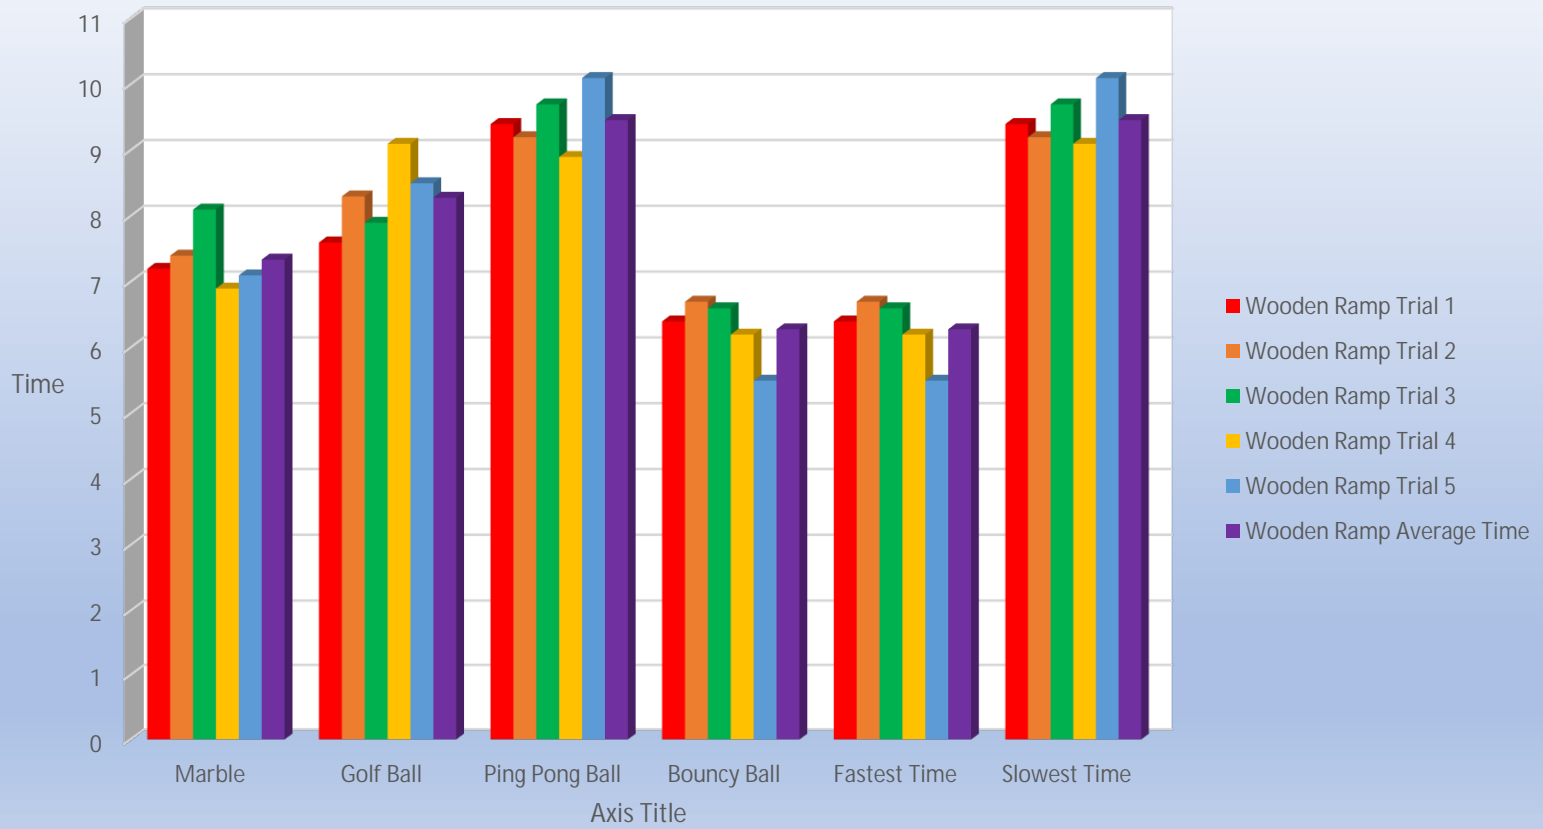

Wooden Ramp

	Trial 1	Trial 2	Trial 3	Trial 4	Trial 5	Sum of Trials	Average Time
Marble	7.2	7.4	8.1	6.9	7.1	36.7	7.34
Golf Ball	7.6	8.3	7.9	9.1	8.5	41.4	8.28
Ping Pong Ball	9.4	9.2	9.7	8.9	10.1	47.3	9.46
Bouncy Ball	6.4	6.7	6.6	6.2	5.5	31.4	6.28
Fastest Time	6.4	6.7	6.6	6.2	5.5	31.4	6.28
Slowest Time	9.4	9.2	9.7	9.1	10.1	47.3	9.46

Wooden Ramp

Wooden Ramp

Plastic Ramp

	Trial 1	Trial 2	Trial 3	Trial 4	Trial 5	Sum of Trials	Average Time
Marble	5.6	5.4	5.2	4.9	5.7	26.8	5.36
Golf Ball	6.2	6.8	7.1	5.9	6.6	32.6	6.52
Ping Pong Ball	9.8	9.5	9.1	8.7	8.9	46	9.2
Bouncy Ball	4.9	5.4	5.7	4.9	4.8	25.7	5.14
Fastest Time	4.9	5.4	5.2	4.9	4.8	25.7	5.14
Slowest Time	9.8	9.5	9.1	8.7	8.9	46	9.2

Plastic Ramp

Plastic Ramp

Metal Ramp

	Trial 1	Trial 2	Trial 3	Trial 4	Trial 5	Sum of Trials	Average Time
Marble	5.7	6.2	6.1	5.4	5.9	29.3	5.86
Golf Ball	6.5	6.8	6.9	7.1	7.4	34.7	6.94
Ping Pong Ball	7.4	7.8	7.9	8.1	8.3	39.5	7.9
Bouncy Ball	4.9	4.8	5.4	5.6	5	25.7	5.14
Fastest Time	4.9	4.8	5.4	5.4	5	25.7	5.14
Slowest Time	7.4	7.8	7.9	8.1	8.3	39.5	7.9