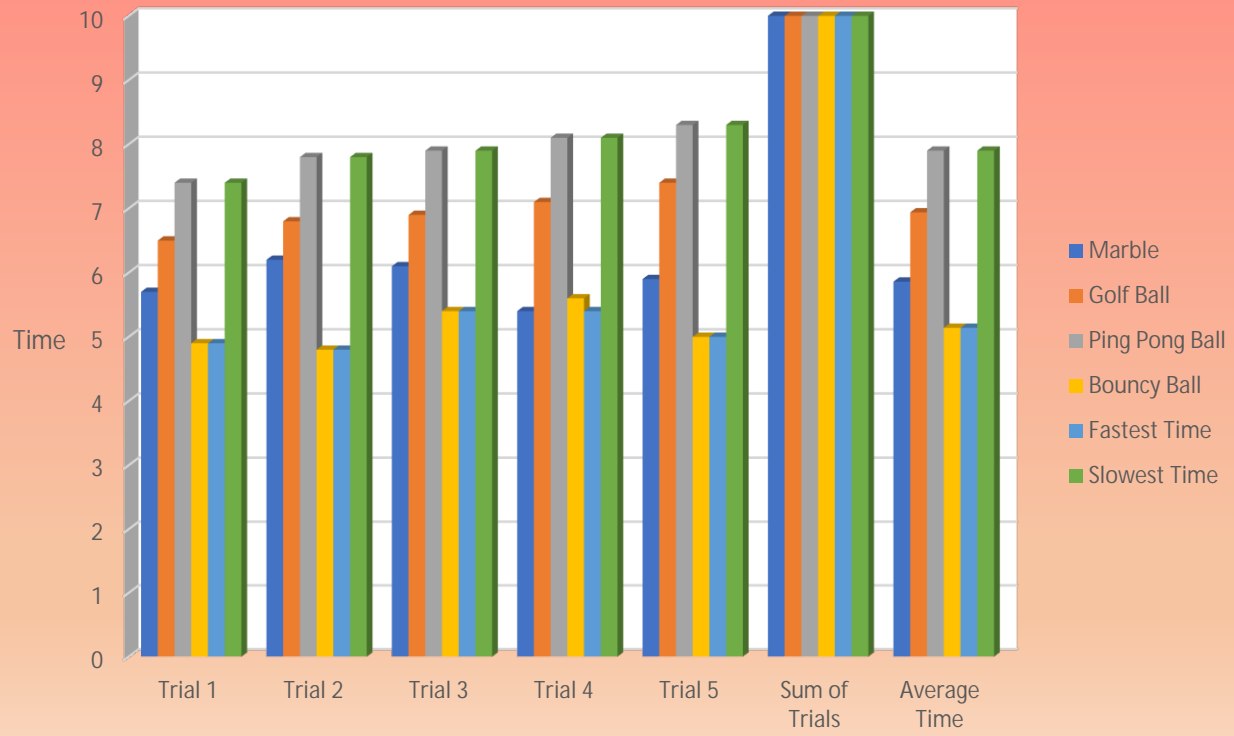

Metal Ramp

Comparison

	Wooden Ramp Average	Plastic Ramp Average	Metal Ramp Average	Average Time
Marble	7.34	5.36	5.86	6.19
Golf Ball	8.28	6.52	6.94	7.25
Ping Pong Ball	9.46	9.2	7.9	8.85
Bouncy Ball	6.28	5.14	5.14	5.52