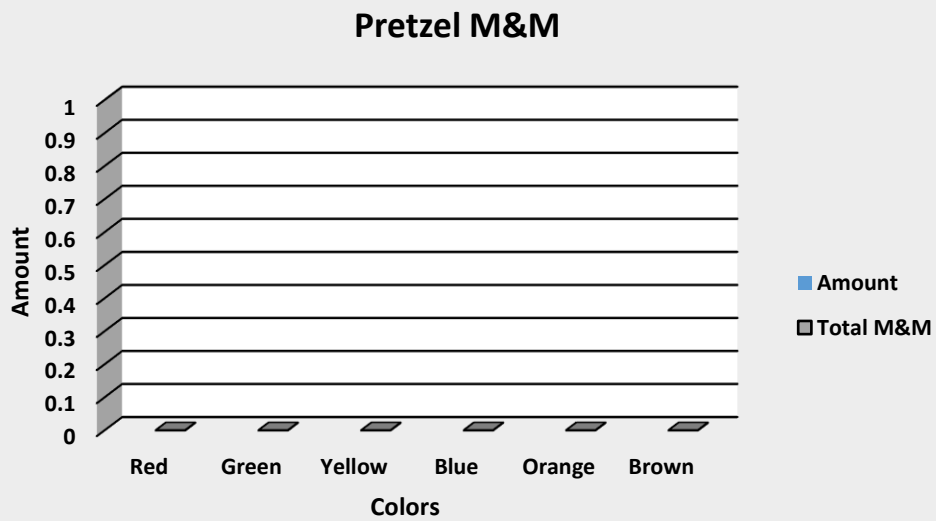

Pretzel M&M

Comparison							
Color	Original	Peanut Butter	Fudge Brownie	Dark Chocolate	Caramel	Pretzel	
Red	0	0	0	0	0	0	0
Green	0	0	0	0	0	0	0
Yellow	0	0	0	0	0	0	0
Blue	0	0	0	0	0	0	0
Orange	0	0	0	0	0	0	0
Brown	0	0	0	0	0	0	0