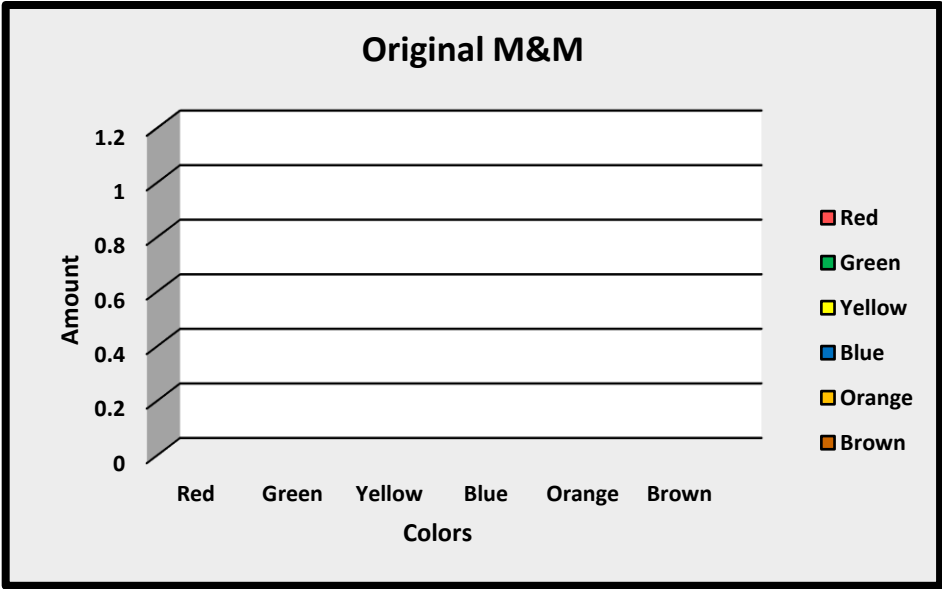

Original M&M		
Color	Amount	Total M&M
Red	0	0
Green	0	0
Yellow	0	0
Blue	0	0
Orange	0	0
Brown	0	0
Total	0	0

Peanut Butter M&M		
Color	Amount	Total M&M
Red		0
Green		0
Yellow		0
Blue		0
Orange		0
Brown		0
Total	0	0

Peanut Butter M&M

Peanut Butter

Fudge Brownie M&M		
Color	Amount	Total M&M
Red		0
Green		0
Yellow		0
Blue		0
Orange		0
Brown		0
Total	0	0

Fudge Brownie

Dark Chocolate M&M		
Color	Amount	Total M&M
Red	0	0
Green	0	0
Yellow	0	0
Blue	0	0
Orange	0	0
Brown	0	0
Total	0	0

Dark Chocolate

Caramel M&M		
Color	Amount	Total M&M
Red		0
Green		0
Yellow		0
Blue		0
Orange		0
Brown		0
Total	0	0

Caramel M&M

Pretzel M&M		
Color	Amount	Total M&M
Red		0
Green		0
Yellow		0
Blue		0
Orange		0
Brown		0
Total	0	0