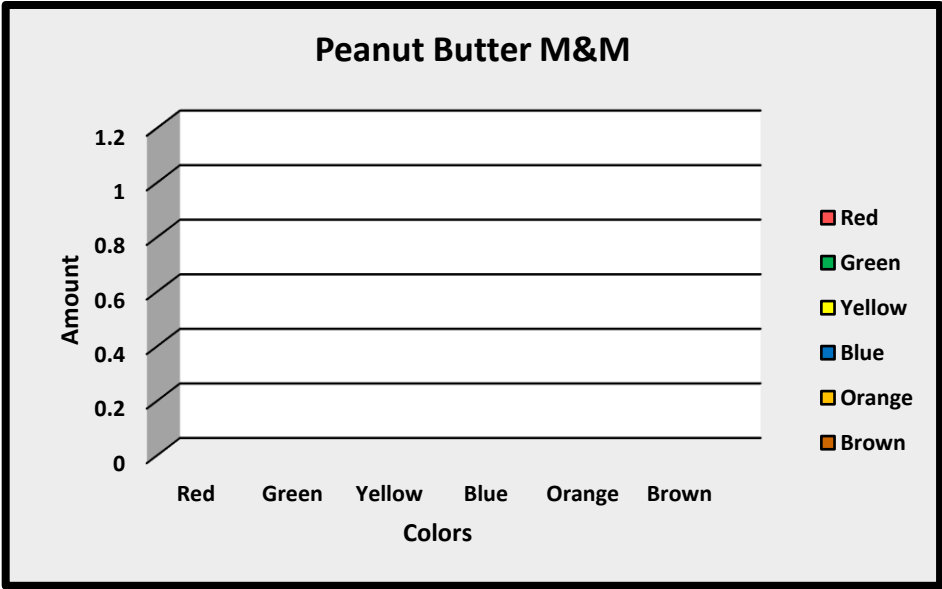

Original M&M		
Color	Amount	Total M&M
Red	0	0
Green	0	0
Yellow	0	0
Blue	0	0
Orange	0	0
Brown	0	0
Total	0	0

Peanut Butter M&M		
Color	Amount	Total M&M
Red		0
Green		0
Yellow		0
Blue		0
Orange		0
Brown		0
Total	0	0

Peanut Butter M&M

Peanut Butter

Fudge Brownie M&M		
Color	Amount	Total M&M
Red		0
Green		0
Yellow		0
Blue		0
Orange		0
Brown		0
Total	0	0

Fudge Brownie

Dark Chocolate M&M		
Color	Amount	Total M&M
Red	0	0
Green	0	0
Yellow	0	0
Blue	0	0
Orange	0	0
Brown	0	0
Total	0	0