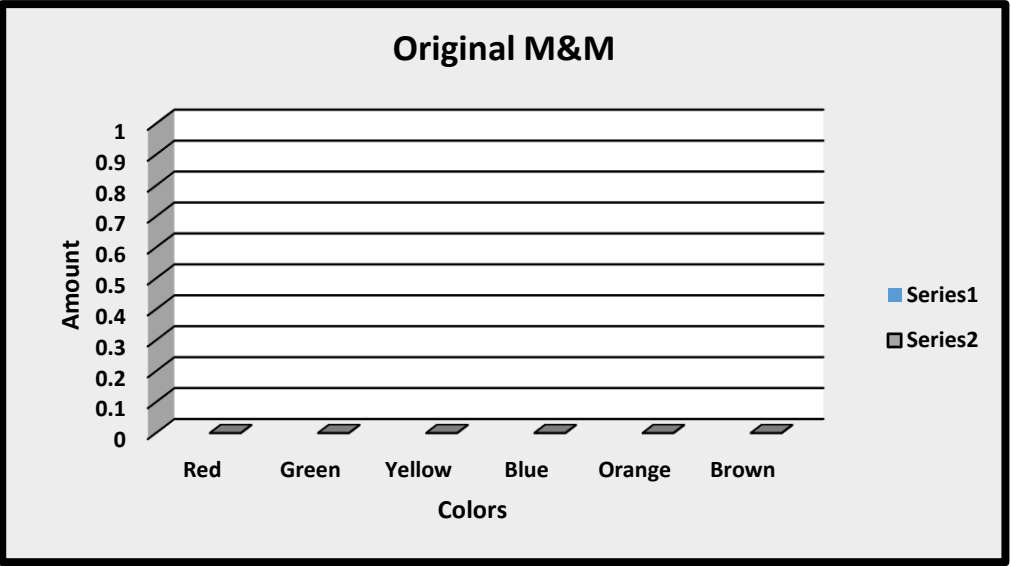

Original M&M		
Color	Amount	Total M&M
Red	0	0
Green	0	0
Yellow	0	0
Blue	0	0
Orange	0	0
Brown	0	0
Total	0	0

Peanut Butter M&M		
Color	Amount	Total M&M
Red		0
Green		0
Yellow		0
Blue		0
Orange		0
Brown		0
Total	0	0