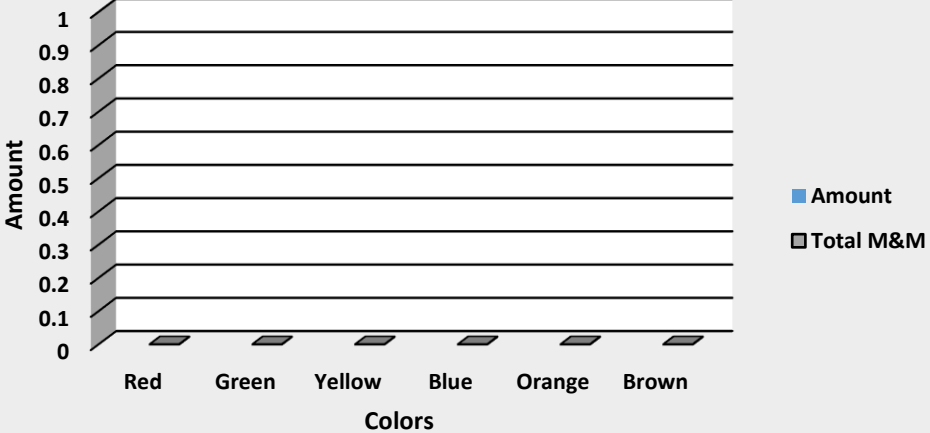

Caramel M&M