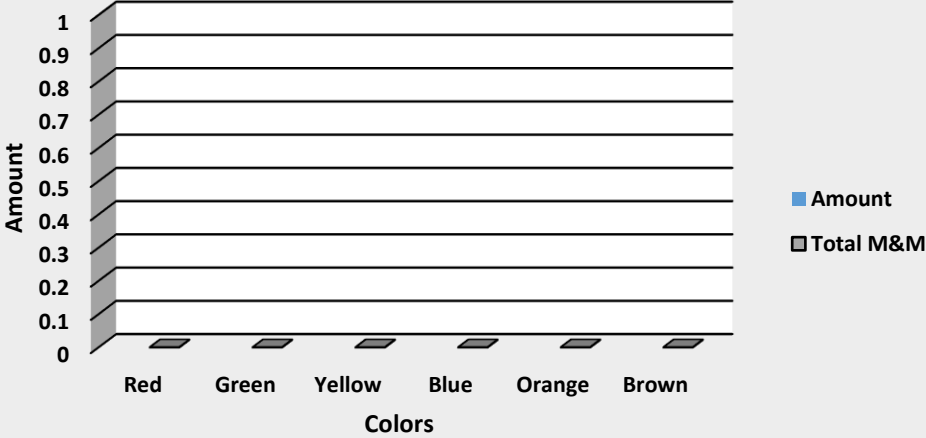

Peanut Butter