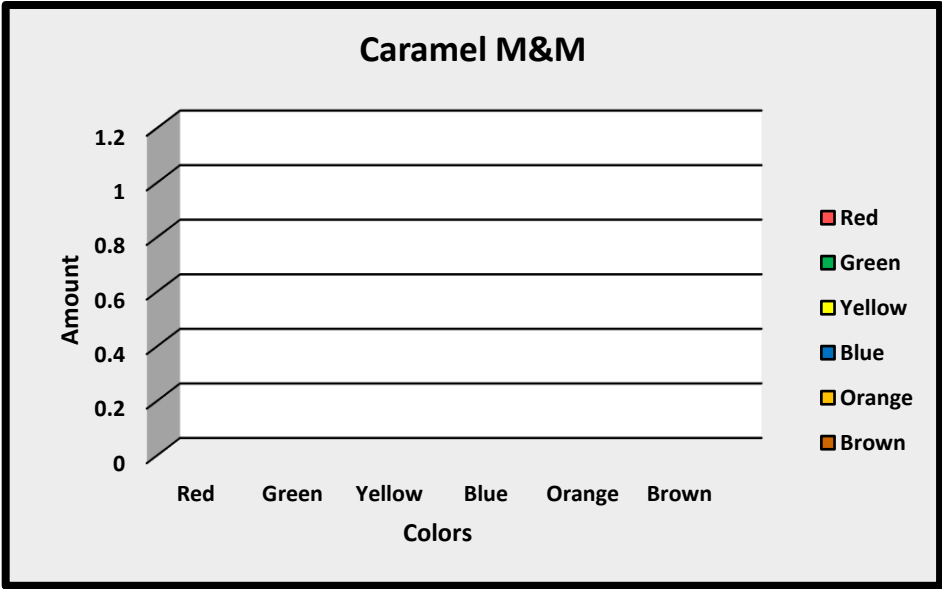

Original M&M		
Color	Amount	Total M&M
Red	0	0
Green	0	0
Yellow	0	0
Blue	0	0
Orange	0	0
Brown	0	0
Total	0	0

Peanut Butter M&M		
Color	Amount	Total M&M
Red		0
Green		0
Yellow		0
Blue		0
Orange		0
Brown		0
Total	0	0

Peanut Butter M&M

Peanut Butter

Fudge Brownie M&M		
Color	Amount	Total M&M
Red		0
Green		0
Yellow		0
Blue		0
Orange		0
Brown		0
Total	0	0

Fudge Brownie

Dark Chocolate M&M		
Color	Amount	Total M&M
Red	0	0
Green	0	0
Yellow	0	0
Blue	0	0
Orange	0	0
Brown	0	0
Total	0	0

Dark Chocolate

Caramel M&M		
Color	Amount	Total M&M
Red		0
Green		0
Yellow		0
Blue		0
Orange		0
Brown		0
Total	0	0

Caramel M&M

Pretzel M&M		
Color	Amount	Total M&M
Red		0
Green		0
Yellow		0
Blue		0
Orange		0
Brown		0
Total	0	0