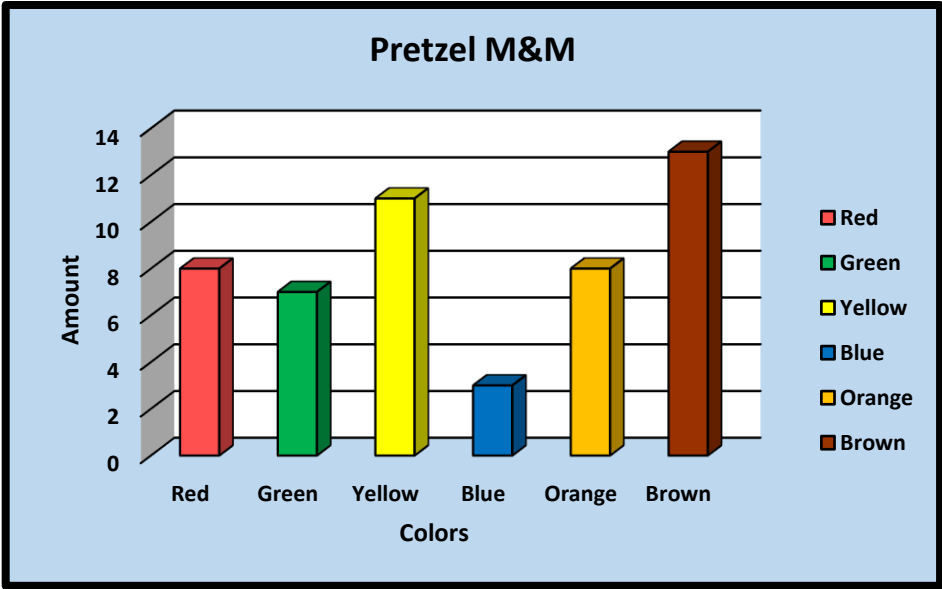

Pretzel M&M		
Color	Amount	Total M&M
Red	8	50
Green	7	50
Yellow	11	50
Blue	3	50
Orange	8	50
Brown	13	50