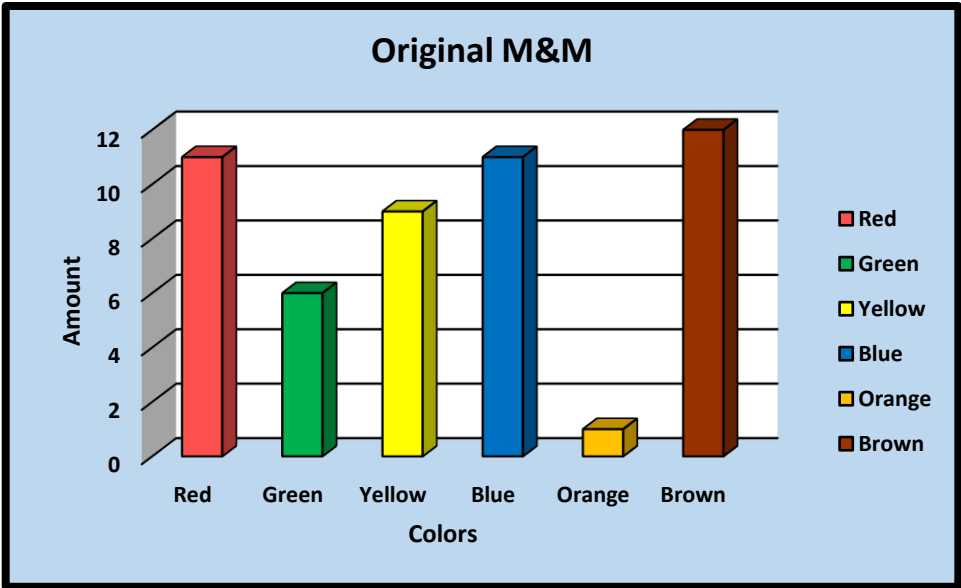

| Original M&M |        |           |            |
|--------------|--------|-----------|------------|
| Color        | Amount | Total M&M | Percentage |
| Red          | 11     | 50        | 0.22       |
| Green        | 6      | 50        | 0.12       |
| Yellow       | 9      | 50        | 0.18       |
| Blue         | 11     | 50        | 0.22       |
| Orange       | 1      | 50        | 0.02       |
| Brown        | 12     | 50        | 0.24       |

| Peanut Butter M&M |        |           |
|-------------------|--------|-----------|
| Color             | Amount | Total M&M |
| Red               | 11     | 50        |
| Green             | 7      | 50        |
| Yellow            | 9      | 50        |
| Blue              | 4      | 50        |
| Orange            | 9      | 50        |
| Brown             | 10     | 50        |

| Caramel M&M |        |           |
|-------------|--------|-----------|
| Color       | Amount | Total M&M |
| Red         | 9      | 50        |
| Green       | 12     | 50        |
| Yellow      | 5      | 50        |
| Blue        | 7      | 50        |
| Orange      | 6      | 50        |
| Brown       | 11     | 50        |

| Comparison |          |               |               |                |         |
|------------|----------|---------------|---------------|----------------|---------|
| Color      | Original | Peanut Butter | Fudge Brownie | Dark Chocolate | Caramel |
| Red        | 11       | 11            | 12            | 11             | 9       |
| Green      | 6        | 7             | 7             | 6              | 12      |
| Yellow     | 9        | 9             | 4             | 9              | 5       |
| Blue       | 11       | 4             | 10            | 11             | 7       |
| Orange     | 1        | 9             | 6             | 1              | 6       |
| Brown      | 12       | 10            | 11            | 12             | 11      |