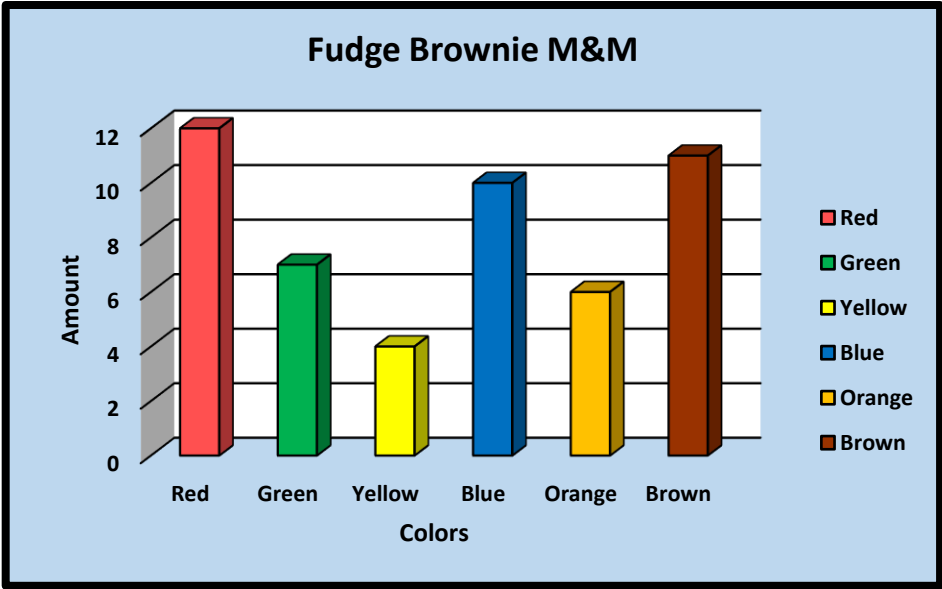

Fudge Brownie M&M		
Color	Amount	Total M&M
Red	12	50
Green	7	50
Yellow	4	50
Blue	10	50
Orange	6	50
Brown	11	50