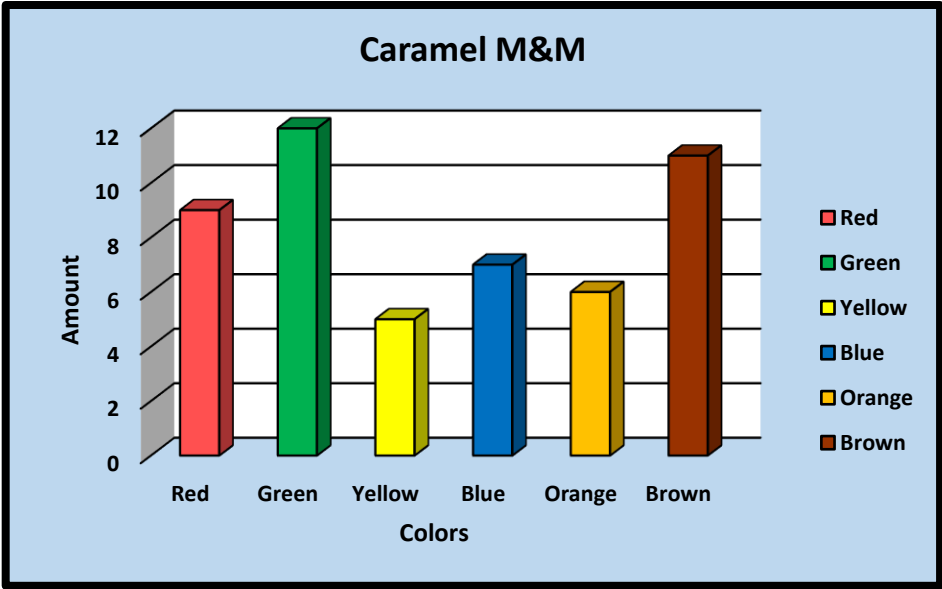

Caramel M&M		
Color	Amount	Total M&M
Red	9	50
Green	12	50
Yellow	5	50
Blue	7	50
Orange	6	50
Brown	11	50