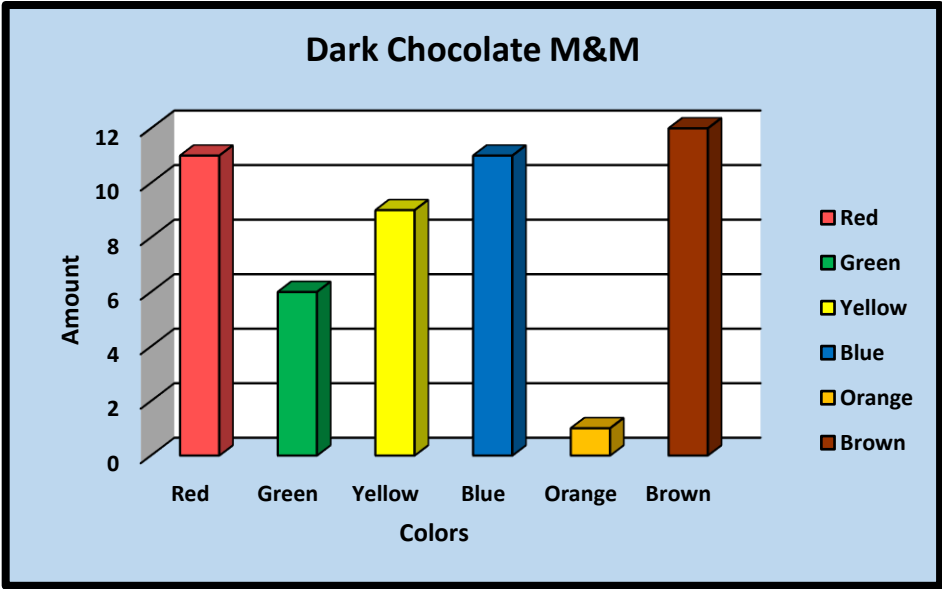

| Original M&M |        |           |            |
|--------------|--------|-----------|------------|
| Color        | Amount | Total M&M | Percentage |
| Red          | 11     | 50        | 0.22       |
| Green        | 6      | 50        | 0.12       |
| Yellow       | 9      | 50        | 0.18       |
| Blue         | 11     | 50        | 0.22       |
| Orange       | 1      | 50        | 0.02       |
| Brown        | 12     | 50        | 0.24       |

| Peanut Butter M&M |        |           |
|-------------------|--------|-----------|
| Color             | Amount | Total M&M |
| Red               | 11     | 50        |
| Green             | 7      | 50        |
| Yellow            | 9      | 50        |
| Blue              | 4      | 50        |
| Orange            | 9      | 50        |
| Brown             | 10     | 50        |

| Dark Chocolate M&M |        |           |
|--------------------|--------|-----------|
| Color              | Amount | Total M&M |
| Red                | 11     | 50        |
| Green              | 6      | 50        |
| Yellow             | 9      | 50        |
| Blue               | 11     | 50        |
| Orange             | 1      | 50        |
| Brown              | 12     | 50        |