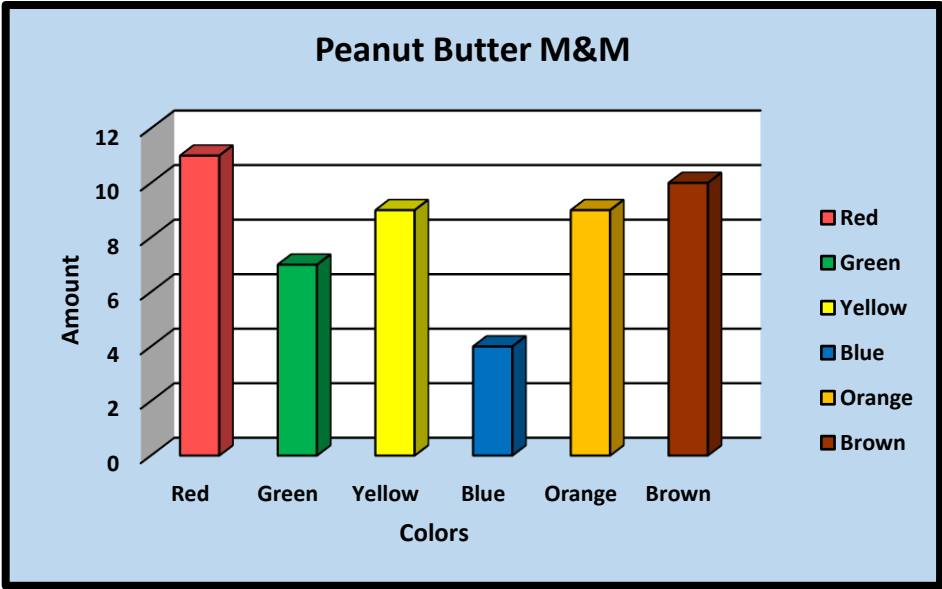

| Original M&M |        |           |            |
|--------------|--------|-----------|------------|
| Color        | Amount | Total M&M | Percentage |
| Red          | 11     | 50        | 0.22       |
| Green        | 6      | 50        | 0.12       |
| Yellow       | 9      | 50        | 0.18       |
| Blue         | 11     | 50        | 0.22       |
| Orange       | 1      | 50        | 0.02       |
| Brown        | 12     | 50        | 0.24       |

| Peanut Butter M&M |        |           |
|-------------------|--------|-----------|
| Color             | Amount | Total M&M |
| Red               | 11     | 50        |
| Green             | 7      | 50        |
| Yellow            | 9      | 50        |
| Blue              | 4      | 50        |
| Orange            | 9      | 50        |
| Brown             | 10     | 50        |

| Dark Chocolate M&M |        |           |
|--------------------|--------|-----------|
| Color              | Amount | Total M&M |
| Red                | 11     | 50        |
| Green              | 6      | 50        |
| Yellow             | 9      | 50        |
| Blue               | 11     | 50        |
| Orange             | 1      | 50        |
| Brown              | 12     | 50        |

| Caramel M&M |        |           |
|-------------|--------|-----------|
| Color       | Amount | Total M&M |
| Red         | 9      | 50        |
| Green       | 12     | 50        |
| Yellow      | 5      | 50        |
| Blue        | 7      | 50        |
| Orange      | 6      | 50        |
| Brown       | 11     | 50        |