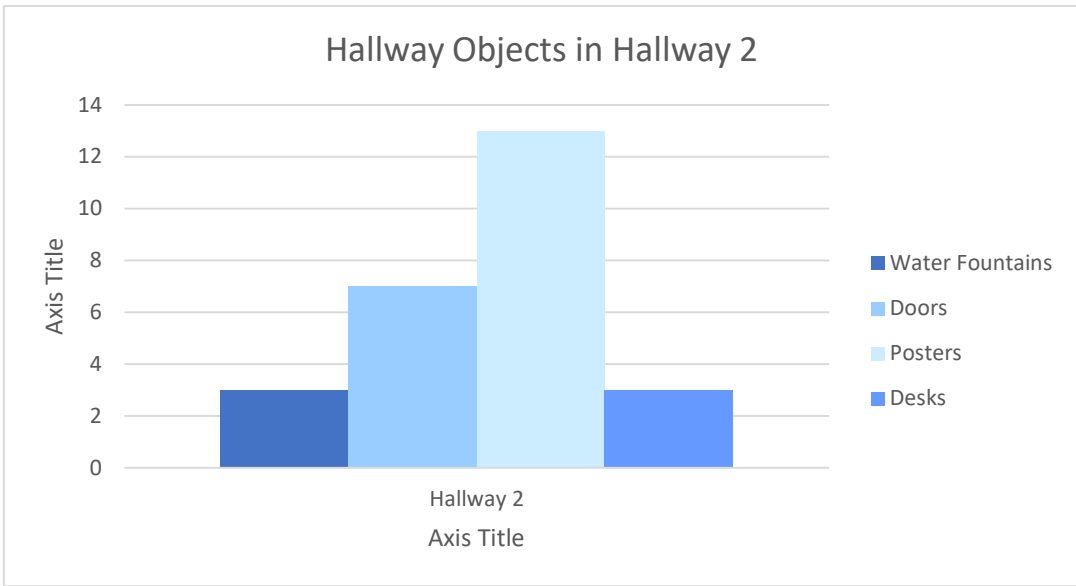

Comparison				
	Location One	Location Two	Total Objects	Odd or Even?
Classroom Objects	40	28	68	Even
Hallway Objects	27	26	53	Odd
Outdoor Objects	42	27	69	Odd