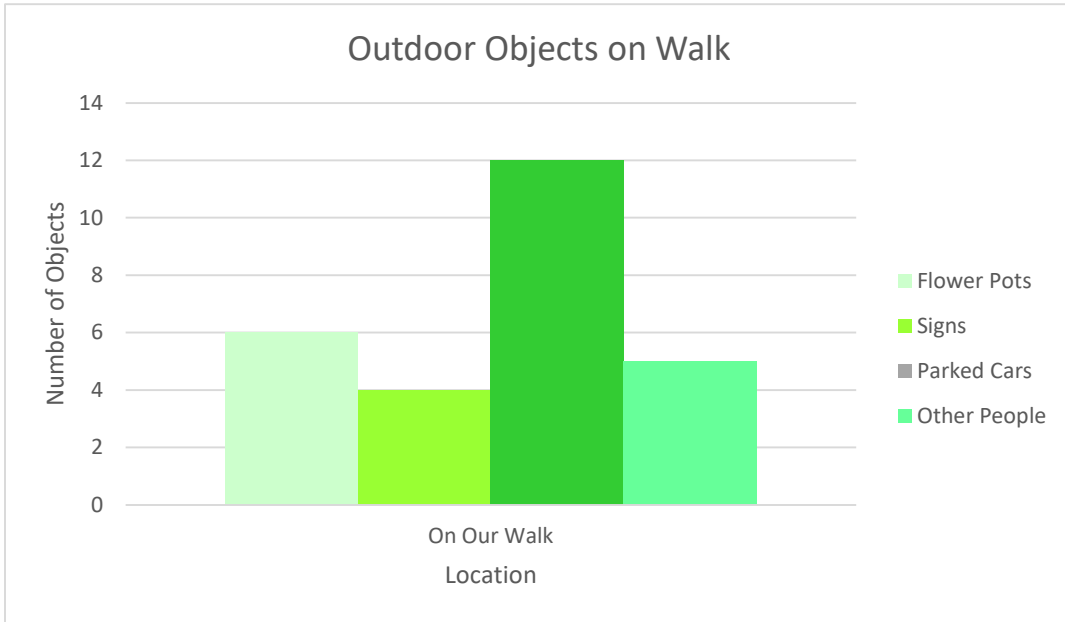

Classroom Objects				
Object	In Homeroom	In Music Class	Total Objects	Odd or Even?
EXPO Markers	6	4	10	Even
Books	12	7	19	Odd
Crayons	19	12	31	Odd
Folders	3	5	8	Even
Total Per Room	40	28	68	Even

Outdoor Objects				
Object	At Line-Up	On Our Walk	Total Objects	Odd or Even?
Flower Pots	12	6	18	Even
Signs	2	4	6	Even
Parked Cars	13	12	25	Odd
Other People	15	5	20	Even
Total Per Place	42	27	69	Odd