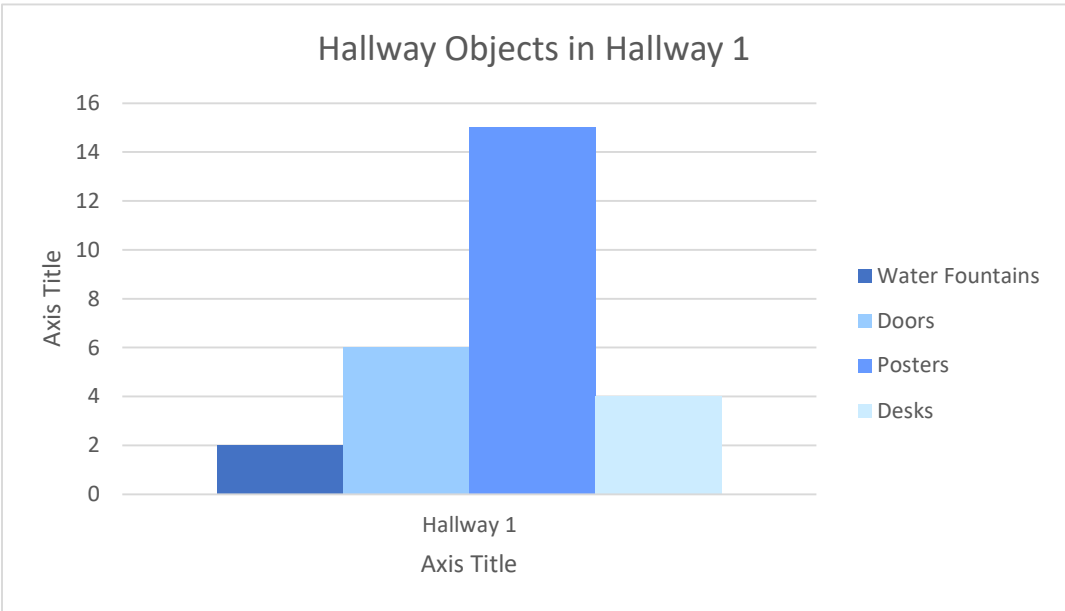

Comparison				
	Location One	Location Two	Total Objects	Odd or Even?
Classroom Objects	40	28	68	Even
Hallway Objects	27	26	53	Odd
Outdoor Objects	42	27	69	Odd