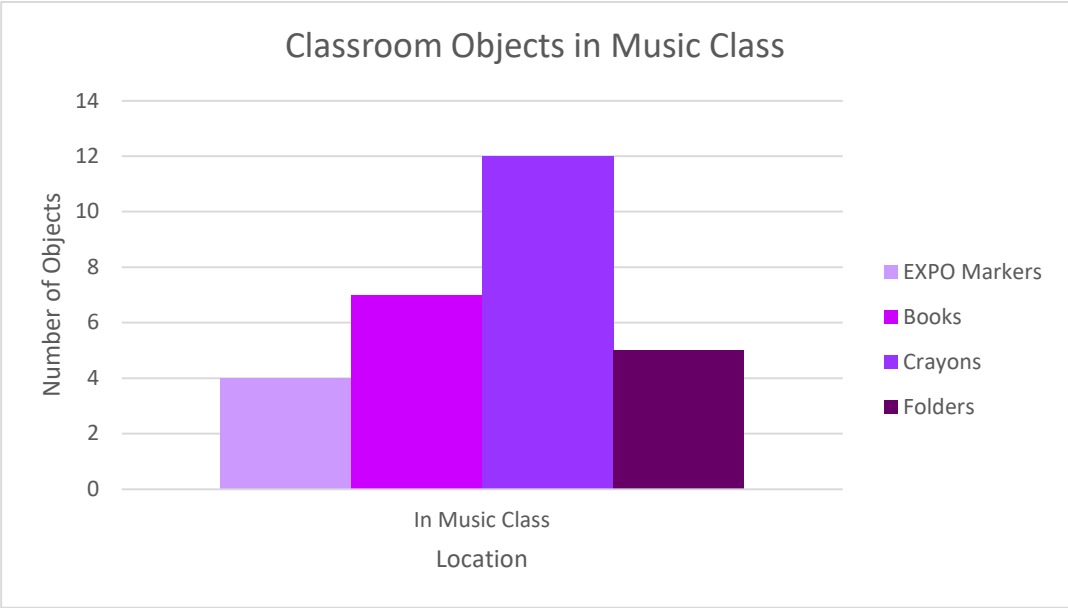

Classroom Objects				
Object	In Homeroom	In Music Class	Total Objects	Odd or Even?
EXPO Markers	6	4	10	Even
Books	12	7	19	Odd
Crayons	19	12	31	Odd
Folders	3	5	8	Even
Total Per Room	40	28	68	Even

Outdoor Objects				
Object	At Line-Up	On Our Walk	Total Objects	Odd or Even?
Flower Pots	12	6	18	Even
Signs	2	4	6	Even
Parked Cars	13	12	25	Odd
Other People	15	5	20	Even
Total Per Place	42	27	69	Odd