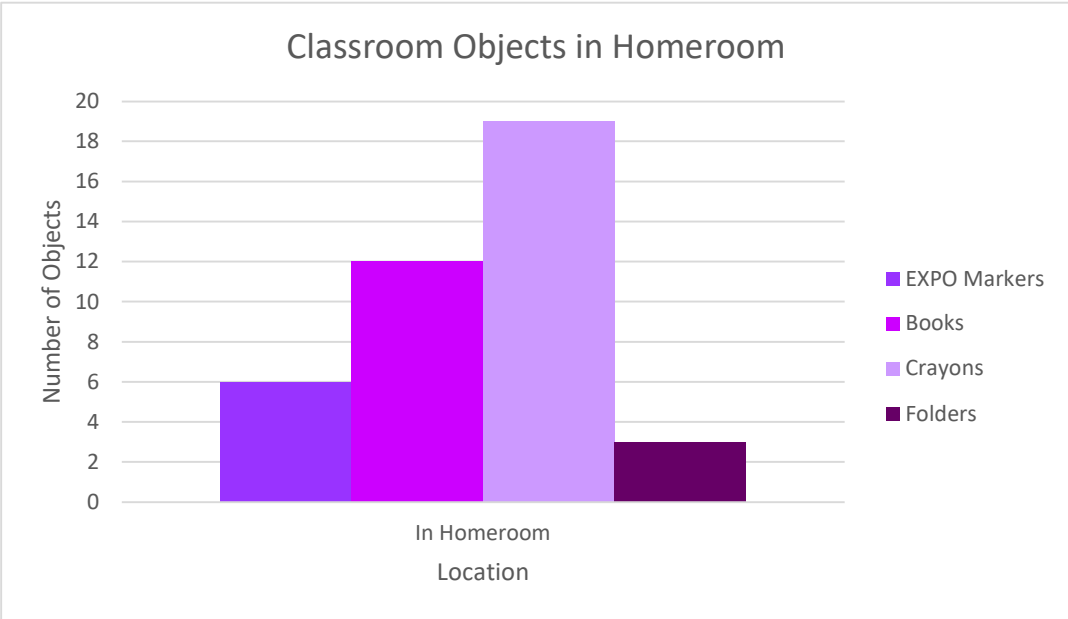

Classroom Objects				
Object	In Homeroom	In Music Class	Total Objects	Odd or Even?
EXPO Markers	6	4	10	Even
Books	12	7	19	Odd
Crayons	19	12	31	Odd
Folders	3	5	8	Even
Total Per Room	40	28	68	Even

Outdoor Objects				
Object	At Line-Up	On Our Walk	Total Objects	Odd or Even?
Flower Pots	12	6	18	Even
Signs	2	4	6	Even
Parked Cars	13	12	25	Odd
Other People	15	5	20	Even
Total Per Place	42	27	69	Odd