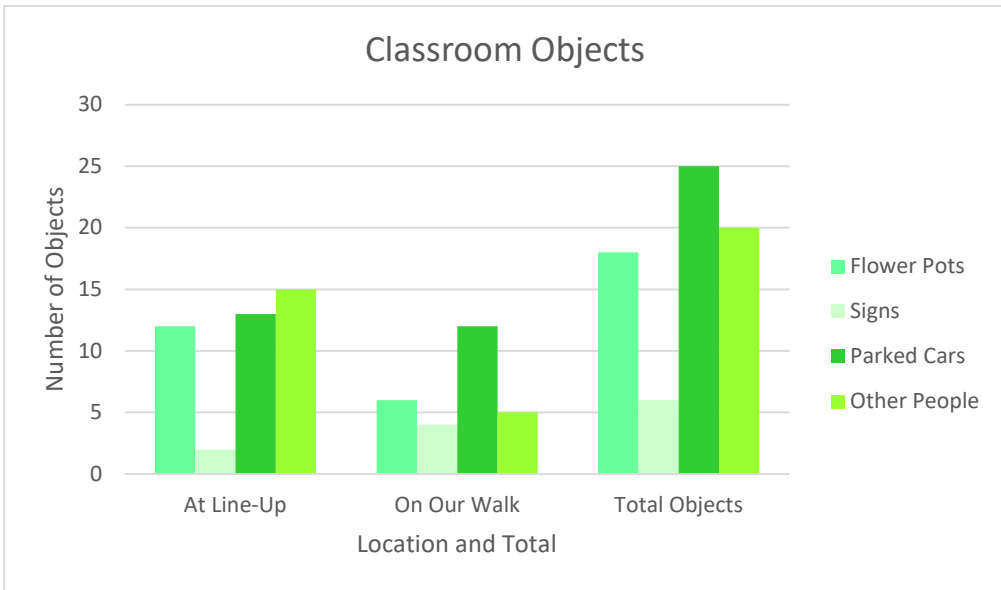

Classroom Objects				
Object	In Homeroom	In Music Class	Total Objects	Odd or Even?
EXPO Markers	6	4	10	Even
Books	12	7	19	Odd
Crayons	19	12	31	Odd
Folders	3	5	8	Even
Total Per Room	40	28	68	Even

Outdoor Objects				
Object	At Line-Up	On Our Walk	Total Objects	Odd or Even?
Flower Pots	12	6	18	Even
Signs	2	4	6	Even
Parked Cars	13	12	25	Odd
Other People	15	5	20	Even
Total Per Place	42	27	69	Odd