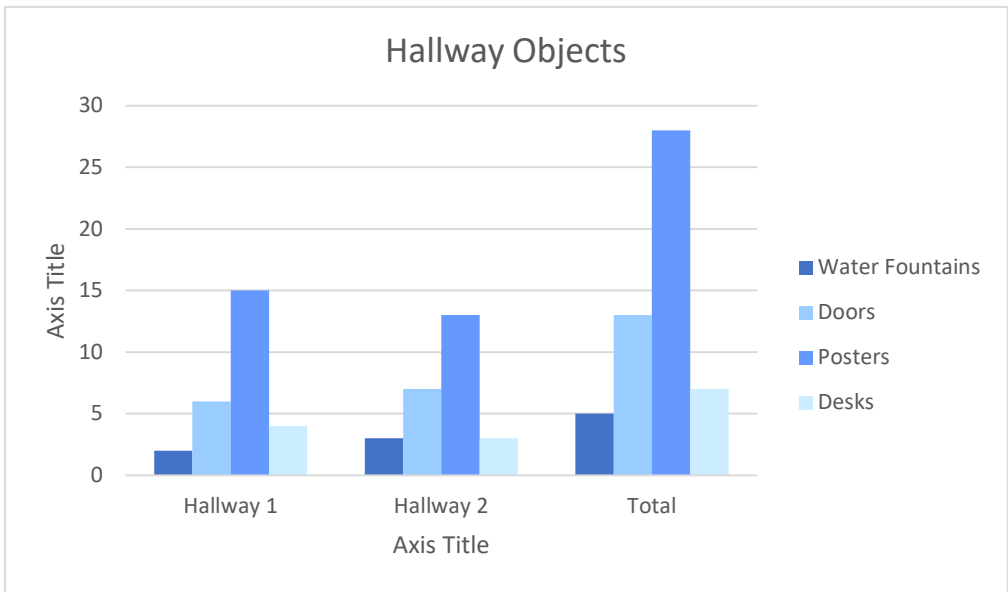

Hallway Objects				
Object	Hallway 1	Hallway 2	Total	Odd or Even?
Water Fountains	2	3	5	Odd
Doors	6	7	13	Odd
Posters	15	13	28	Even
Desks	4	3	7	Odd
Total	27	26	53	Odd