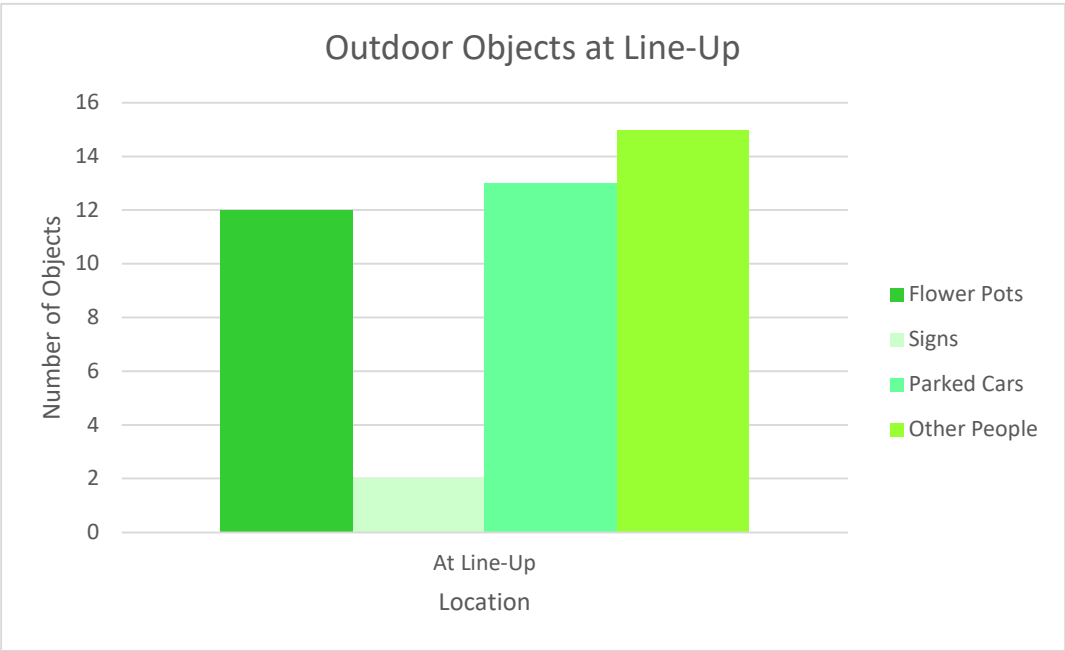

Classroom Objects				
Object	In Homeroom	In Music Class	Total Objects	Odd or Even?
EXPO Markers	6	4	10	Even
Books	12	7	19	Odd
Crayons	19	12	31	Odd
Folders	3	5	8	Even
Total Per Room	40	28	68	Even

Outdoor Objects				
Object	At Line-Up	On Our Walk	Total Objects	Odd or Even?
Flower Pots	12	6	18	Even
Signs	2	4	6	Even
Parked Cars	13	12	25	Odd
Other People	15	5	20	Even
Total Per Place	42	27	69	Odd