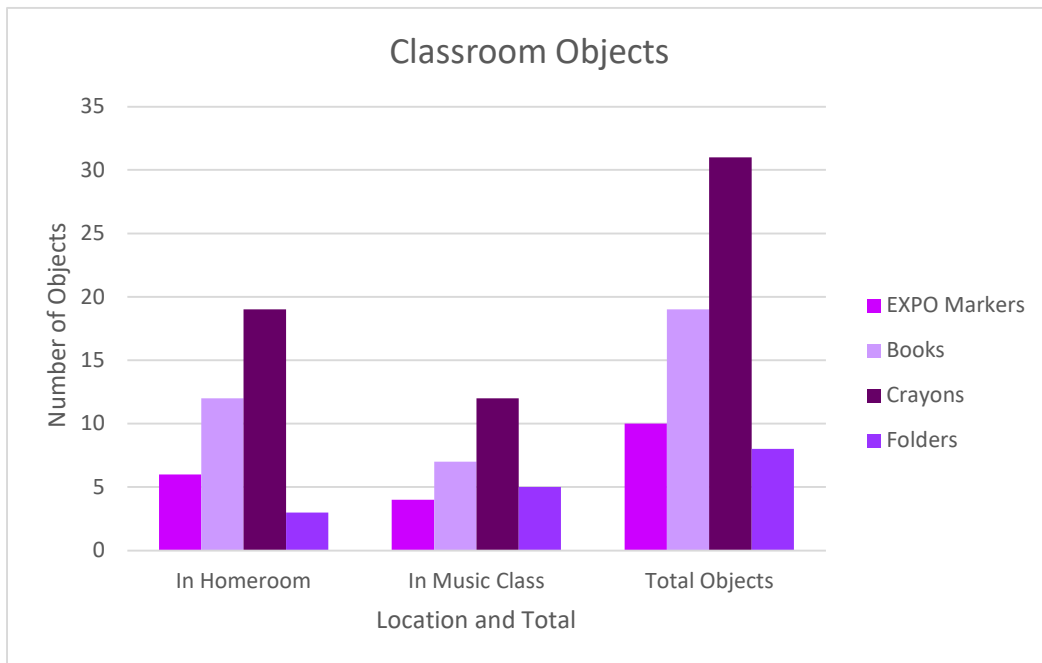

Classroom Objects				
Object	In Homeroom	In Music Class	Total Objects	Odd or Even?
EXPO Markers	6	4	10	Even
Books	12	7	19	Odd
Crayons	19	12	31	Odd
Folders	3	5	8	Even
Total Per Room	40	28	68	Even

Outdoor Objects				
Object	At Line-Up	On Our Walk	Total Objects	Odd or Even?
Flower Pots	12	6	18	Even
Signs	2	4	6	Even
Parked Cars	13	12	25	Odd
Other People	15	5	20	Even
Total Per Place	42	27	69	Odd