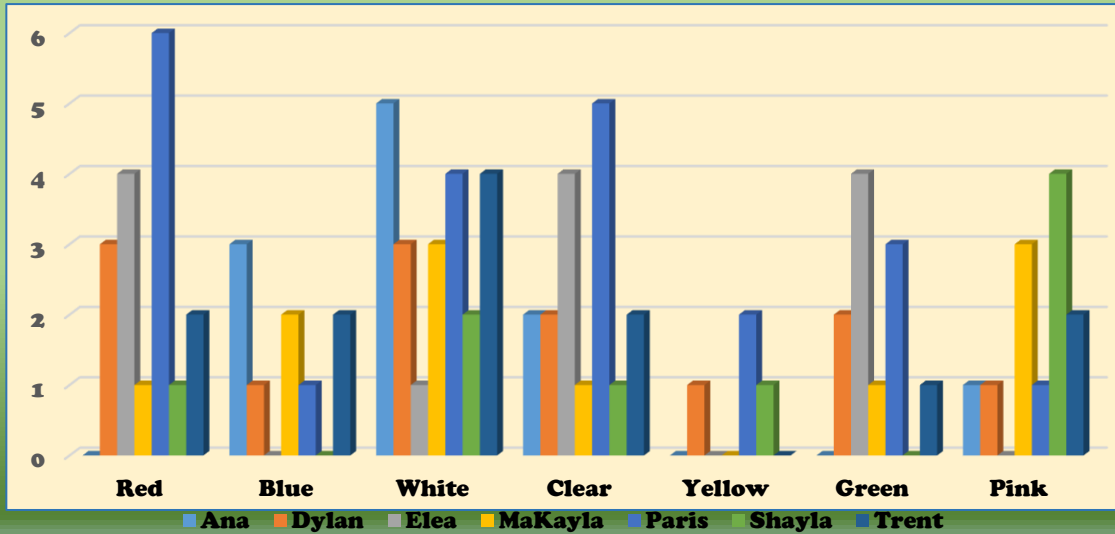

Mrs. Stephens' Class Bottle Cap Project -Group 3-								
	Red	Blue	White	Clear	Yellow	Green	Pink	Total Caps
Ana	0	3	5	2	0	0	1	11
Dylan	3	1	3	2	1	2	1	13
Elea	4	0	1	4	0	4	0	13
MaKayla	1	2	3	1	0	1	3	11
Paris	6	1	4	5	2	3	1	22
Shayla	1	0	2	1	1	0	4	9
Trent	2	2	4	2	0	1	2	13
Total of Colors	17	9	22	17	4	11	12	92
Average	2	1	3	2	1	2	2	13

Totals: Least and Most		
Smallest Amount of Bottle Caps	4	
Largest Amount of Bottle Caps	22	

Average Number of Bottle Caps Per Color

How Many of Each Color Did You Bring?

Bottle Cap Color Pie Chart

■ Red
 ■ Blue
 ■ White
 ■ Clear
 ■ Yellow
 ■ Green
 ■ Pink