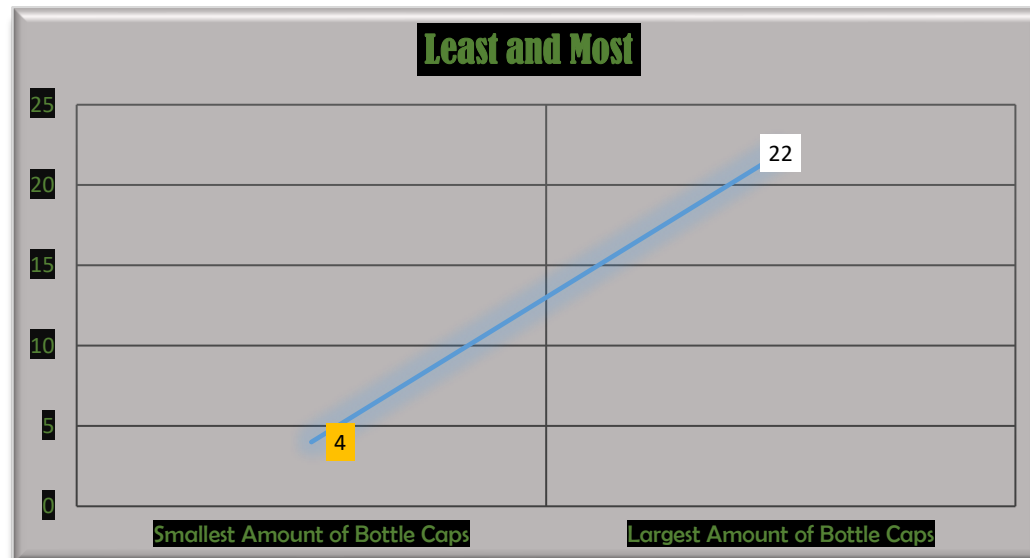

Mrs. Stephens' Class Bottle Cap Project -Group 3-								
	Red	Blue	White	Clear	Yellow	Green	Pink	Total Caps
Ana	0	3	5	2	0	0	1	11
Dylan	3	1	3	2	1	2	1	13
Elea	4	0	1	4	0	4	0	13
MaKayla	1	2	3	1	0	1	3	11
Paris	6	1	4	5	2	3	1	22
Shayla	1	0	2	1	1	0	4	9
Trent	2	2	4	2	0	1	2	13
Total of Colors	17	9	22	17	4	11	12	92
Average	2	1	3	2	1	2	2	13

Totals: Least and Most		
Smallest Amount of Bottle Caps	4	
Largest Amount of Bottle Caps	22	

Average Number of Bottle Caps Per Color

How Many of Each Color Did You Bring?

Bottle Cap Color Pie Chart

■ Red
 ■ Blue
 ■ White
 ■ Clear
 ■ Yellow
 ■ Green
 ■ Pink