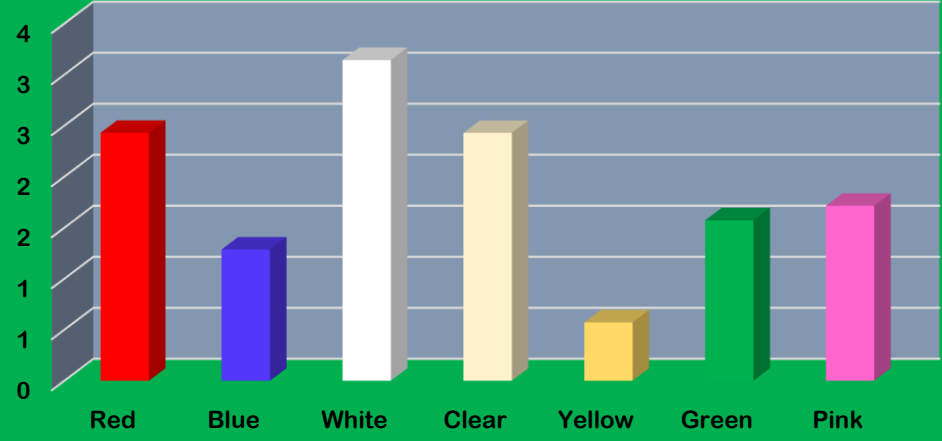

Mrs. Stephens' Class Bottle Cap Project -Group 3-								
	Red	Blue	White	Clear	Yellow	Green	Pink	Total Caps
Ana	0	3	5	2	0	0	1	11
Dylan	3	1	3	2	1	2	1	13
Elea	4	0	1	4	0	4	0	13
MaKayla	1	2	3	1	0	1	3	11
Paris	6	1	4	5	2	3	1	22
Shayla	1	0	2	1	1	0	4	9
Trent	2	2	4	2	0	1	2	13
Total of Colors	17	9	22	17	4	11	12	92
Average	2	1	3	2	1	2	2	13

Totals: Least and Most		
Smallest Amount of Bottle Caps	4	
Largest Amount of Bottle Caps	22	

Average Number of Bottle Caps Per Color

How Many of Each Color Did You Bring?

Bottle Cap Color Pie Chart

■ Red
 ■ Blue
 ■ White
 ■ Clear
 ■ Yellow
 ■ Green
 ■ Pink