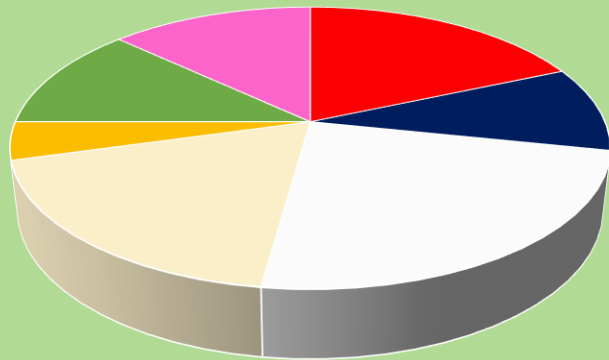

Mrs. Stephens' Class Bottle Cap Project -Group 3-								
	Red	Blue	White	Clear	Yellow	Green	Pink	Total Caps
Ana	0	3	5	2	0	0	1	11
Dylan	3	1	3	2	1	2	1	13
Elea	4	0	1	4	0	4	0	13
MaKayla	1	2	3	1	0	1	3	11
Paris	6	1	4	5	2	3	1	22
Shayla	1	0	2	1	1	0	4	9
Trent	2	2	4	2	0	1	2	13
Total of Colors	17	9	22	17	4	11	12	92
Average	2	1	3	2	1	2	2	13

Totals: Least and Most		
Smallest Amount of Bottle Caps	4	
Largest Amount of Bottle Caps	22	

Average Number of Bottle Caps Per Color

How Many of Each Color Did You Bring?

Bottle Cap Color Pie Chart

■ Red
 ■ Blue
 ■ White
 ■ Clear
 ■ Yellow
 ■ Green
 ■ Pink