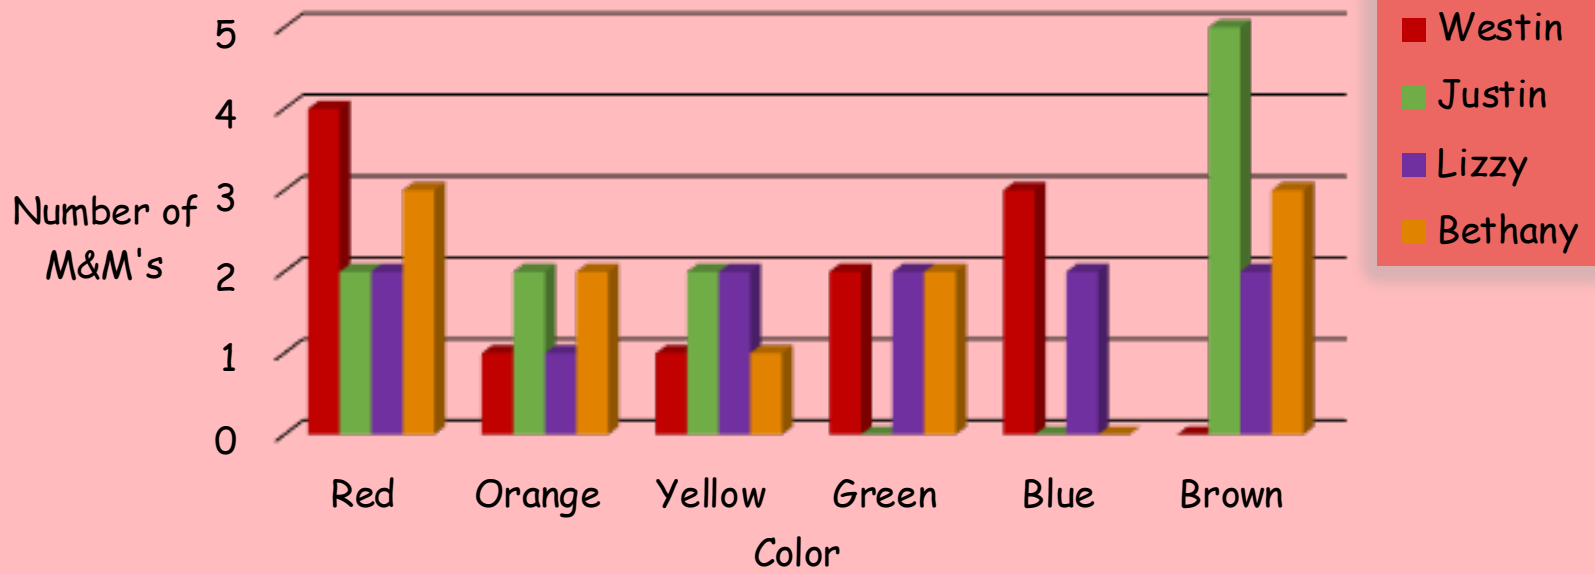

M&M's by Color (Total)

M&M's by Color (Student)

Hazelnut Spread M&M's							
Students	Red	Orange	Yellow	Green	Blue	Brown	Total
Westin	1	1	1	4	1	1	9
Justin	1	2	1	2	3	0	9
Lizzy	2	1	2	2	0	2	9
Bethany	3	4	2	0	0	0	9
Totals	7	8	6	8	4	3	36

M&M's by Color (Total)

M&M's by Color (Student)

Peanut Butter M&M's							
Students	Red	Orange	Yellow	Green	Blue	Brown	Total
Westin	4	1	1	2	3	0	11
Justin	2	2	2	0	0	5	11
Lizzy	2	1	2	2	2	2	11
Bethany	3	2	1	2	0	3	11
Totals	11	6	6	6	5	10	44

M&M's by Color (Total)

M&M's by Color (Student)

Almond M&M's							
Students	Red	Orange	Yellow	Green	Blue	Brown	Total
Westin	1	0	3	1	2	0	7
Justin	0	0	0	3	2	2	7
Lizzy	1	1	1	3	1	0	7
Bethany	2	2	1	2	0	0	7
Totals	4	3	5	9	5	2	28

Hazelnut Spread	
Color	Amount
Red ●	
Orange ●	
Yellow ●	
Green ●	
Blue ●	
Brown ●	

Peanut Butter	
Color	Amount
Red ●	
Orange ●	
Yellow ●	
Green ●	
Blue ●	
Brown ●	

Almond	
Color	Amount
Red ●	
Orange ●	
Yellow ●	
Green ●	
Blue ●	
Brown ●	