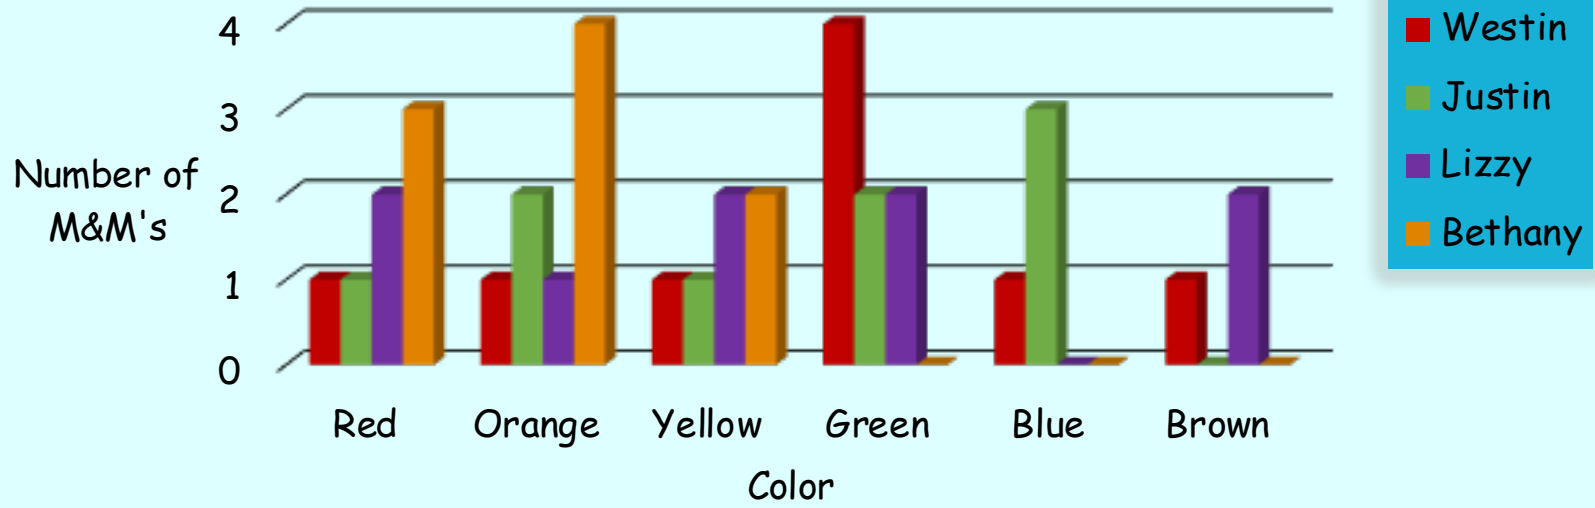

M&M's by Color (Student)

Peanut Butter M&M's							
Students	Red	Orange	Yellow	Green	Blue	Brown	Total
Westin	4	1	1	2	3	0	11
Justin	2	2	2	0	0	5	11
Lizzy	2	1	2	2	2	2	11
Bethany	3	2	1	2	0	3	11
Totals	11	6	6	6	5	10	44