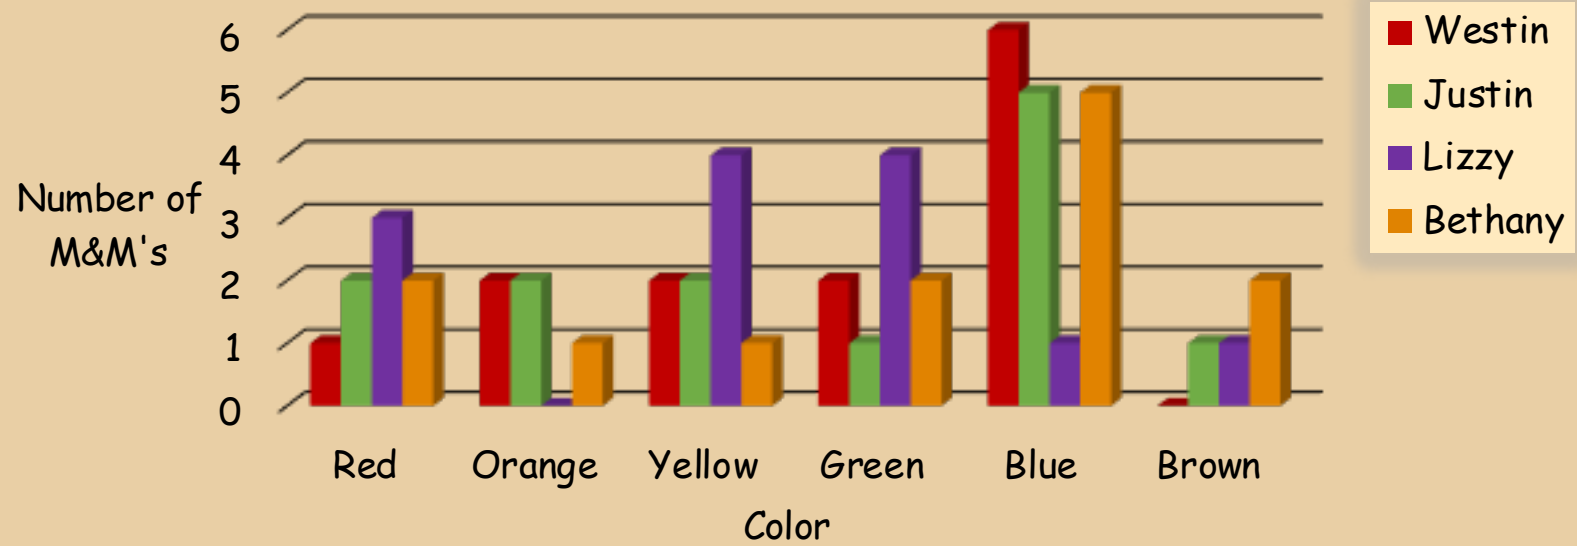

Plain M&M's							
Students	Red	Orange	Yellow	Green	Blue	Brown	Total
Westin	1	2	2	2	6	0	13
Justin	2	2	2	1	5	1	13
Lizzy	3	0	4	4	1	1	13
Bethany	2	1	1	2	5	2	13
Totals	8	5	9	9	17	4	52

M&M's by Color (Total)

M&M's by Color (Student)

Peanut M&M's							
Students	Red	Orange	Yellow	Green	Blue	Brown	Total
Westin	0	0	2	1	0	2	5
Justin	0	2	0	1	2	0	5
Lizzy	0	2	2	0	1	0	5
Bethany	0	0	1	1	1	2	5
Totals	0	4	5	3	4	4	20

M&M's by Color (Total)

Hazelnut Spread	
Color	Amount
Red ●	
Orange ●	
Yellow ●	
Green ●	
Blue ●	
Brown ●	

Peanut Butter	
Color	Amount
Red ●	
Orange ●	
Yellow ●	
Green ●	
Blue ●	
Brown ●	

Almond	
Color	Amount
Red ●	
Orange ●	
Yellow ●	
Green ●	
Blue ●	
Brown ●	