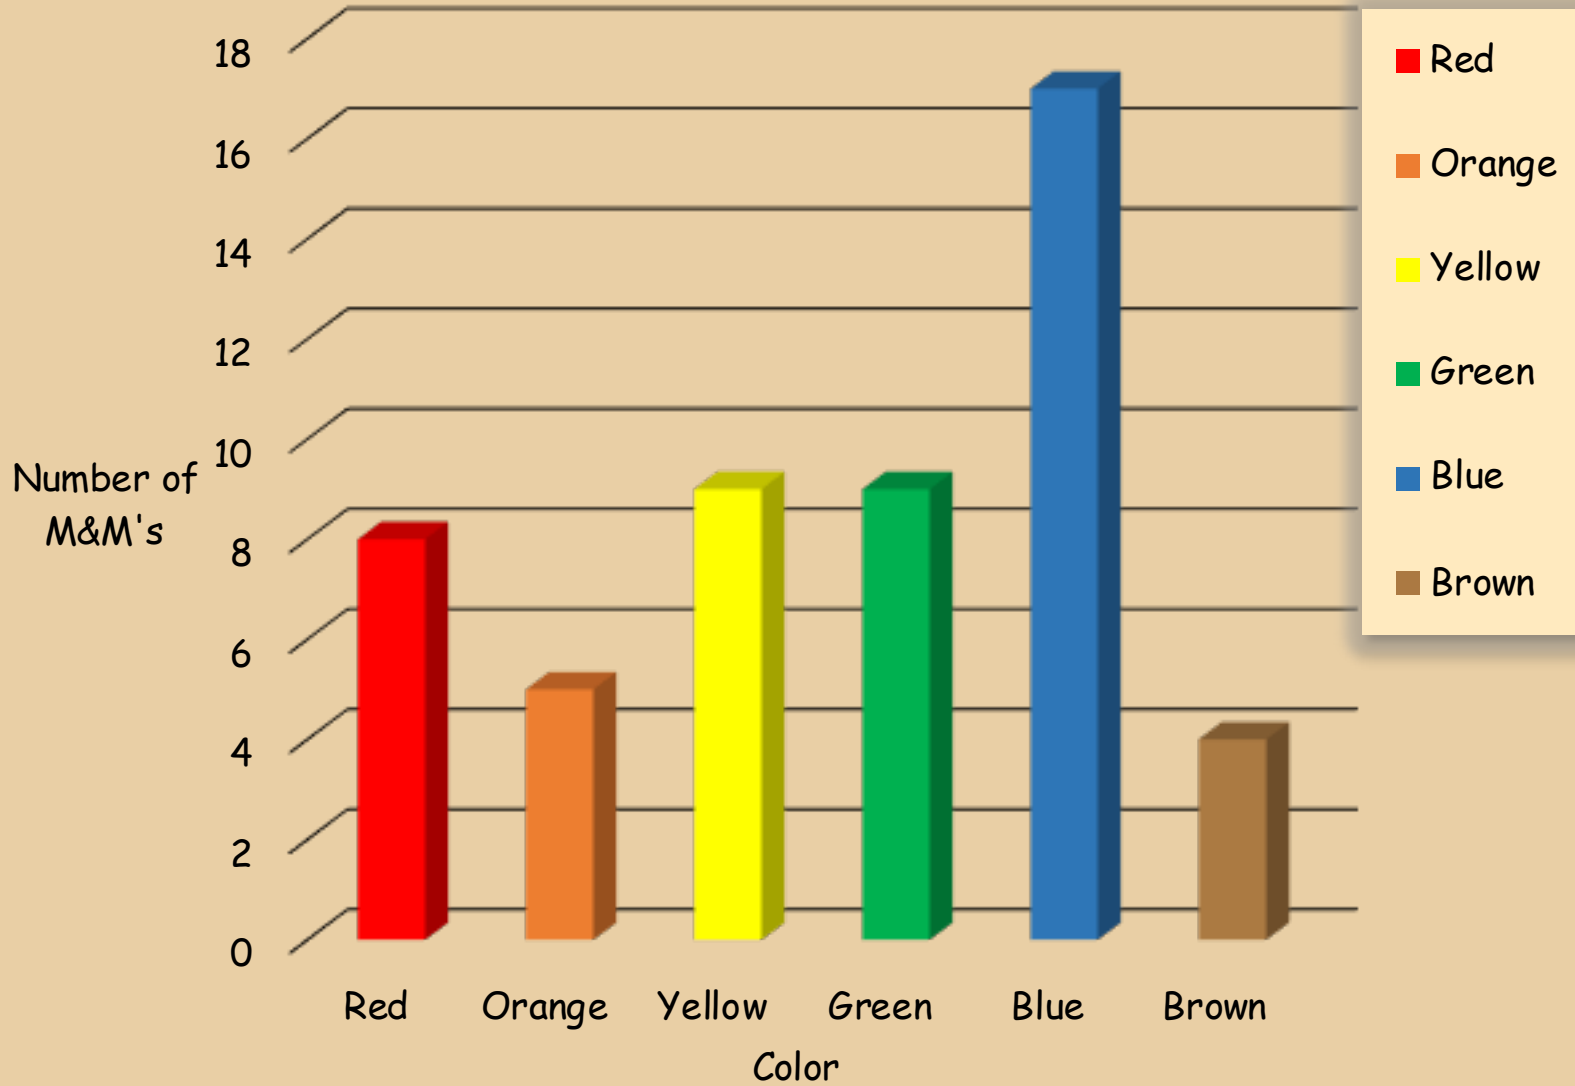

Plain M&M's							
Students	Red	Orange	Yellow	Green	Blue	Brown	Total
Westin	1	2	2	2	6	0	13
Justin	2	2	2	1	5	1	13
Lizzy	3	0	4	4	1	1	13
Bethany	2	1	1	2	5	2	13
Totals	8	5	9	9	17	4	52

M&M's by Color (Total)

M&M's by Color (Student)

Peanut M&M's							
Students	Red	Orange	Yellow	Green	Blue	Brown	Total
Westin	0	0	2	1	0	2	5
Justin	0	2	0	1	2	0	5
Lizzy	0	2	2	0	1	0	5
Bethany	0	0	1	1	1	2	5
Totals	0	4	5	3	4	4	20

M&M's by Color (Total)

Hazelnut Spread	
Color	Amount
Red ●	
Orange ●	
Yellow ●	
Green ●	
Blue ●	
Brown ●	

Peanut Butter	
Color	Amount
Red ●	
Orange ●	
Yellow ●	
Green ●	
Blue ●	
Brown ●	

Almond	
Color	Amount
Red ●	
Orange ●	
Yellow ●	
Green ●	
Blue ●	
Brown ●	