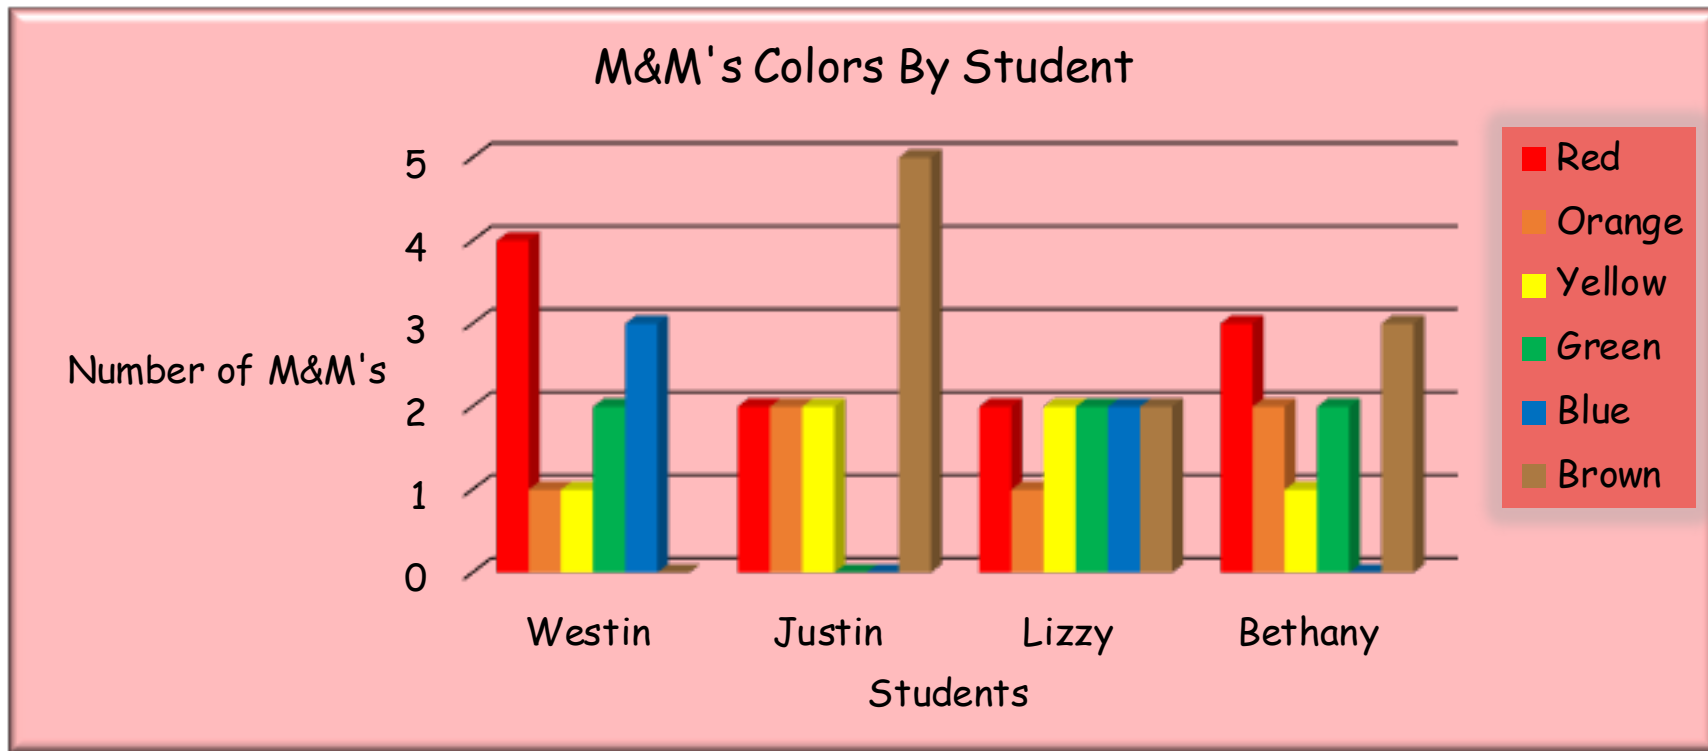

M&M's by Color (Total)

Peanut Butter M&M's							
Students	Red	Orange	Yellow	Green	Blue	Brown	Total
Westin	4	1	1	2	3	0	11
Justin	2	2	2	0	0	5	11
Lizzy	2	1	2	2	2	2	11
Bethany	3	2	1	2	0	3	11
Totals	11	6	6	6	5	10	44