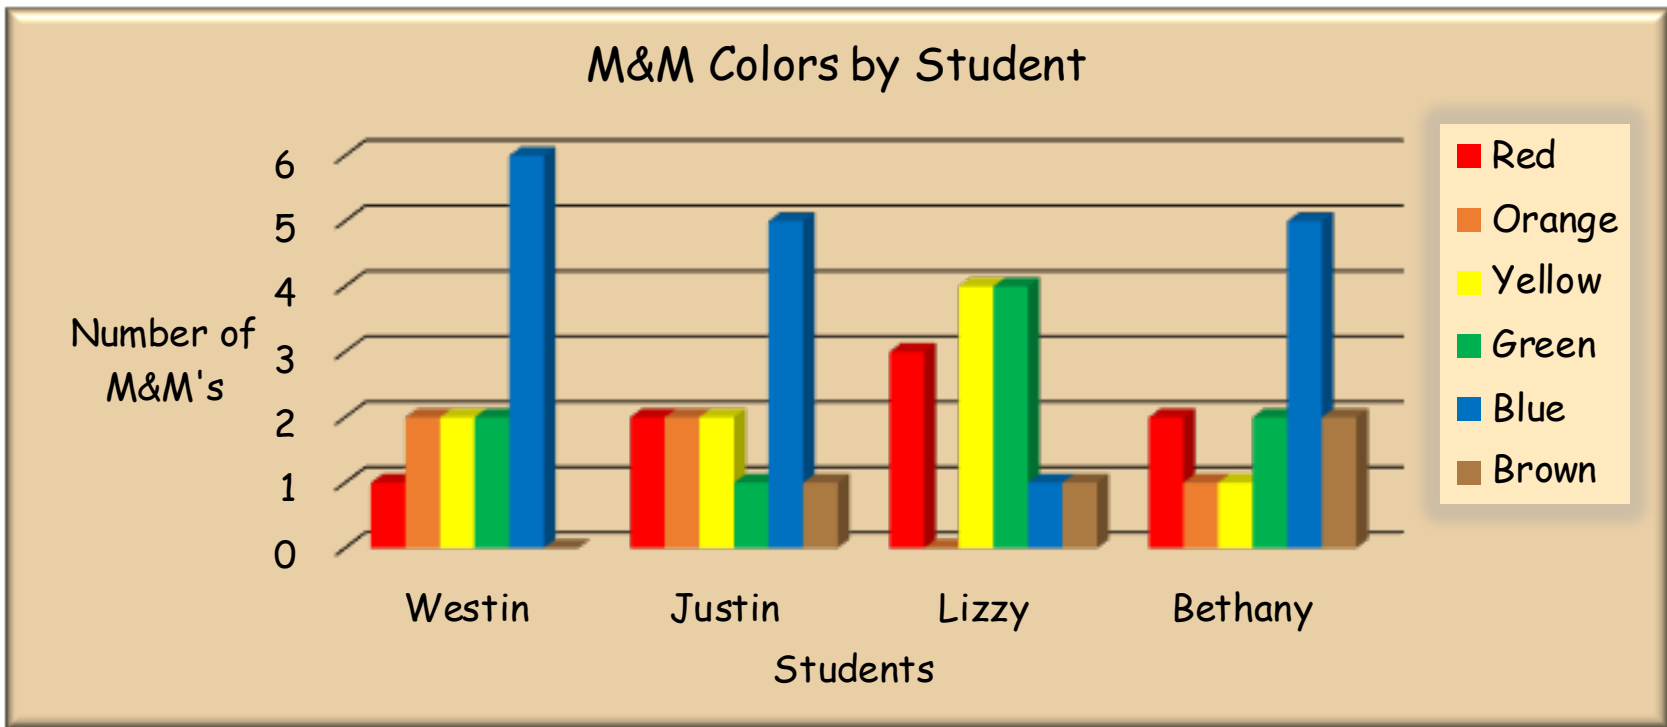

Plain M&M's							
Students	Red	Orange	Yellow	Green	Blue	Brown	Total
Westin	1	2	2	2	6	0	13
Justin	2	2	2	1	5	1	13
Lizzy	3	0	4	4	1	1	13
Bethany	2	1	1	2	5	2	13
Totals	8	5	9	9	17	4	52

M&M's by Color (Total)

M&M's by Color (Student)

Peanut M&M's							
Students	Red	Orange	Yellow	Green	Blue	Brown	Total
Westin	0	0	2	1	0	2	5
Justin	0	2	0	1	2	0	5
Lizzy	0	2	2	0	1	0	5
Bethany	0	0	1	1	1	2	5
Totals	0	4	5	3	4	4	20

M&M's by Color (Total)

Hazelnut Spread	
Color	Amount
Red ●	
Orange ●	
Yellow ●	
Green ●	
Blue ●	
Brown ●	

Peanut Butter	
Color	Amount
Red ●	
Orange ●	
Yellow ●	
Green ●	
Blue ●	
Brown ●	

Almond	
Color	Amount
Red ●	
Orange ●	
Yellow ●	
Green ●	
Blue ●	
Brown ●	