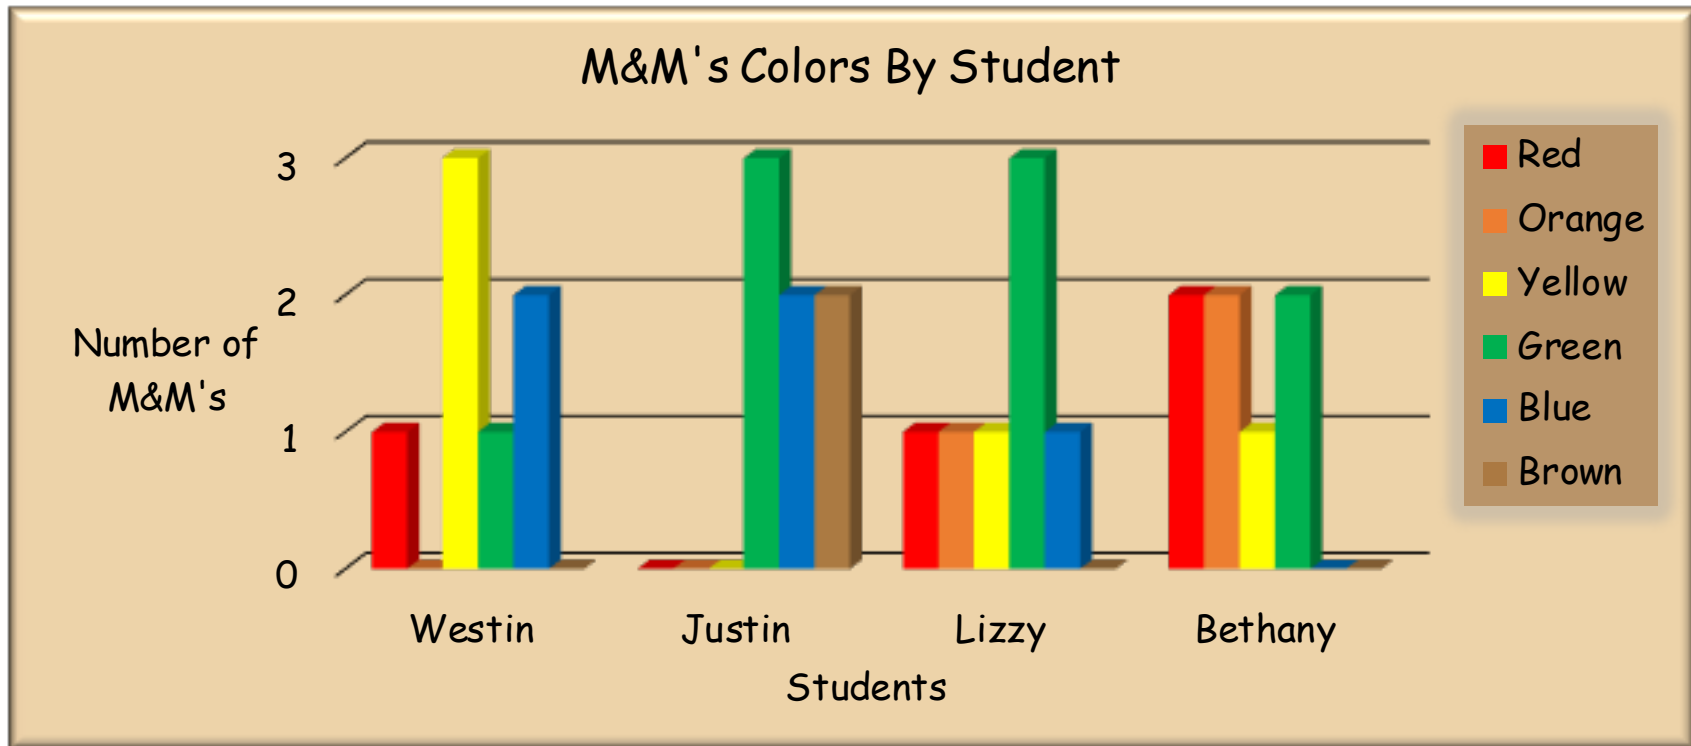

M&M's by Color (Total)

M&M's by Color (Student)

Hazelnut Spread M&M's							
Students	Red	Orange	Yellow	Green	Blue	Brown	Total
Westin	1	1	1	4	1	1	9
Justin	1	2	1	2	3	0	9
Lizzy	2	1	2	2	0	2	9
Bethany	3	4	2	0	0	0	9
Totals	7	8	6	8	4	3	36

M&M's by Color (Total)

M&M's by Color (Student)

Peanut Butter M&M's							
Students	Red	Orange	Yellow	Green	Blue	Brown	Total
Westin	4	1	1	2	3	0	11
Justin	2	2	2	0	0	5	11
Lizzy	2	1	2	2	2	2	11
Bethany	3	2	1	2	0	3	11
Totals	11	6	6	6	5	10	44

M&M's by Color (Total)

M&M's by Color (Student)

Almond M&M's							
Students	Red	Orange	Yellow	Green	Blue	Brown	Total
Westin	1	0	3	1	2	0	7
Justin	0	0	0	3	2	2	7
Lizzy	1	1	1	3	1	0	7
Bethany	2	2	1	2	0	0	7
Totals	4	3	5	9	5	2	28