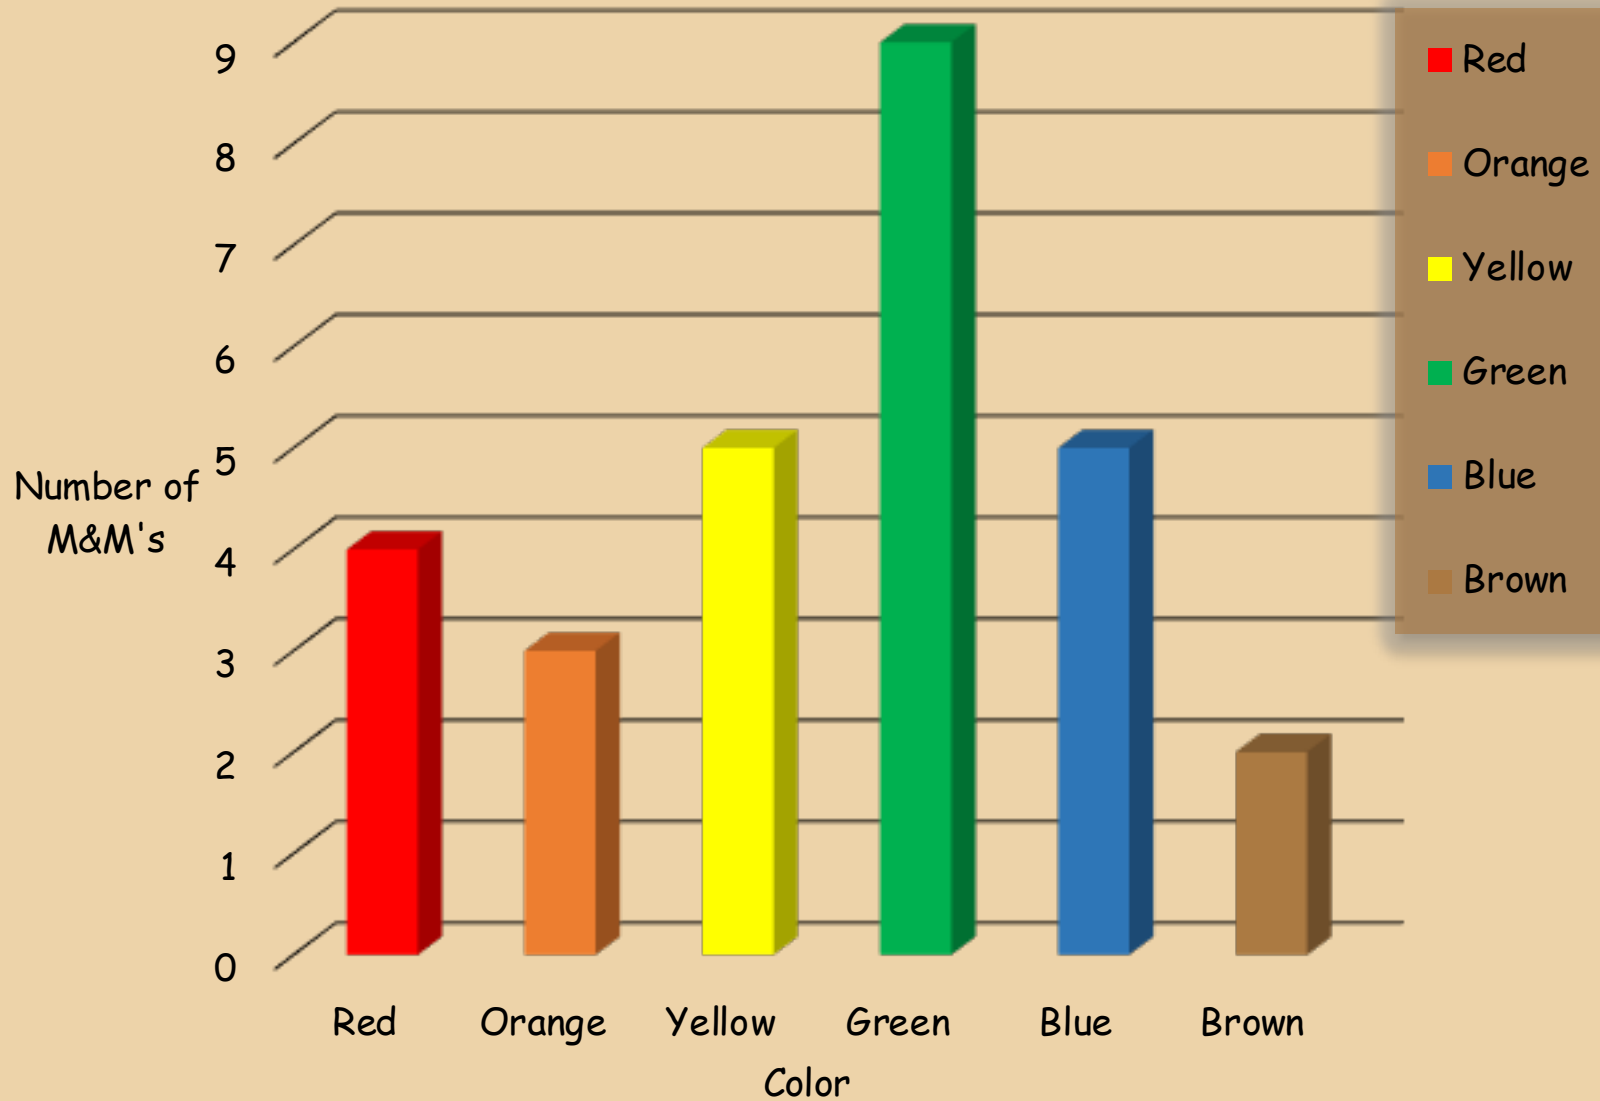

M&M's by Color (Total)

M&M's by Color (Student)

Peanut Butter M&M's							
Students	Red	Orange	Yellow	Green	Blue	Brown	Total
Westin	4	1	1	2	3	0	11
Justin	2	2	2	0	0	5	11
Lizzy	2	1	2	2	2	2	11
Bethany	3	2	1	2	0	3	11
Totals	11	6	6	6	5	10	44

M&M's by Color (Total)

M&M's by Color (Student)

Almond M&M's							
Students	Red	Orange	Yellow	Green	Blue	Brown	Total
Westin	1	0	3	1	2	0	7
Justin	0	0	0	3	2	2	7
Lizzy	1	1	1	3	1	0	7
Bethany	2	2	1	2	0	0	7
Totals	4	3	5	9	5	2	28

M&M's by Color (Total)

M&M's By Color (Student)

Total Number of M&M's By Color							
Students	Red	Orange	Yellow	Green	Blue	Brown	Total
Westin	8	6	11	13	12	3	53
Lizzy	7	10	5	8	14	9	53
Justin	9	7	12	13	6	6	53
Bethany	10	10	9	9	7	8	53
Totals	34	33	37	43	39	26	212

Hazelnut Spread	
Color	Amount
Red ●	
Orange ●	
Yellow ●	
Green ●	
Blue ●	
Brown ●	

Peanut Butter	
Color	Amount
Red ●	
Orange ●	
Yellow ●	
Green ●	
Blue ●	
Brown ●	

Almond	
Color	Amount
Red ●	
Orange ●	
Yellow ●	
Green ●	
Blue ●	
Brown ●	