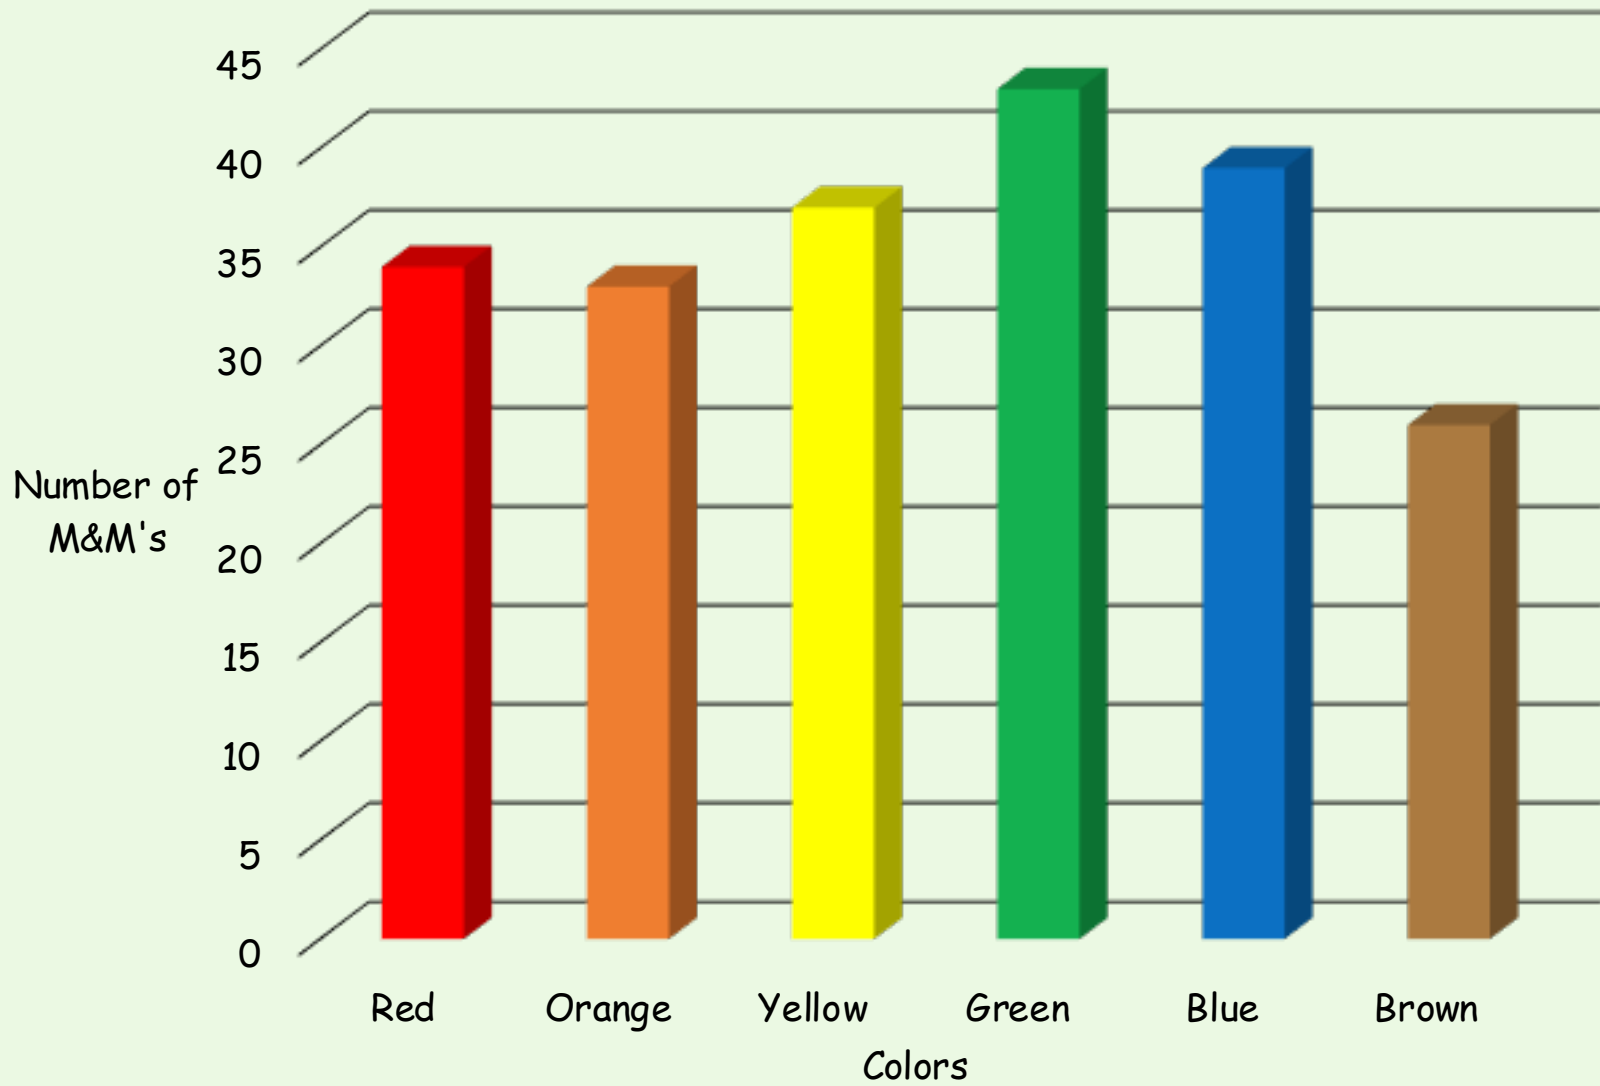

M&M's by Color (Total)

M&M's by Color (Student)

Almond M&M's							
Students	Red	Orange	Yellow	Green	Blue	Brown	Total
Westin	1	0	3	1	2	0	7
Justin	0	0	0	3	2	2	7
Lizzy	1	1	1	3	1	0	7
Bethany	2	2	1	2	0	0	7
Totals	4	3	5	9	5	2	28

M&M's by Color (Total)

M&M's By Color (Student)

Total Number of M&M's By Color							
Students	Red	Orange	Yellow	Green	Blue	Brown	Total
Westin	8	6	11	13	12	3	53
Lizzy	7	10	5	8	14	9	53
Justin	9	7	12	13	6	6	53
Bethany	10	10	9	9	7	8	53
Totals	34	33	37	43	39	26	212

Total M&M's By Color

M&M Data Collection Worksheet

Plain	
Color	Amount
Red ●	
Orange ●	
Yellow ●	
Green ●	
Blue ●	
Brown ●	

Peanut	
Color	Amount
Red ●	
Orange ●	
Yellow ●	
Green ●	
Blue ●	
Brown ●	

Fudge Brownie	
Color	Amount
Red ●	
Orange ●	
Yellow ●	
Green ●	
Blue ●	
Brown ●	

Hazelnut Spread	
Color	Amount
Red ●	
Orange ●	
Yellow ●	
Green ●	
Blue ●	
Brown ●	

Peanut Butter	
Color	Amount
Red ●	
Orange ●	
Yellow ●	
Green ●	
Blue ●	
Brown ●	

Almond	
Color	Amount
Red ●	
Orange ●	
Yellow ●	
Green ●	
Blue ●	
Brown ●	