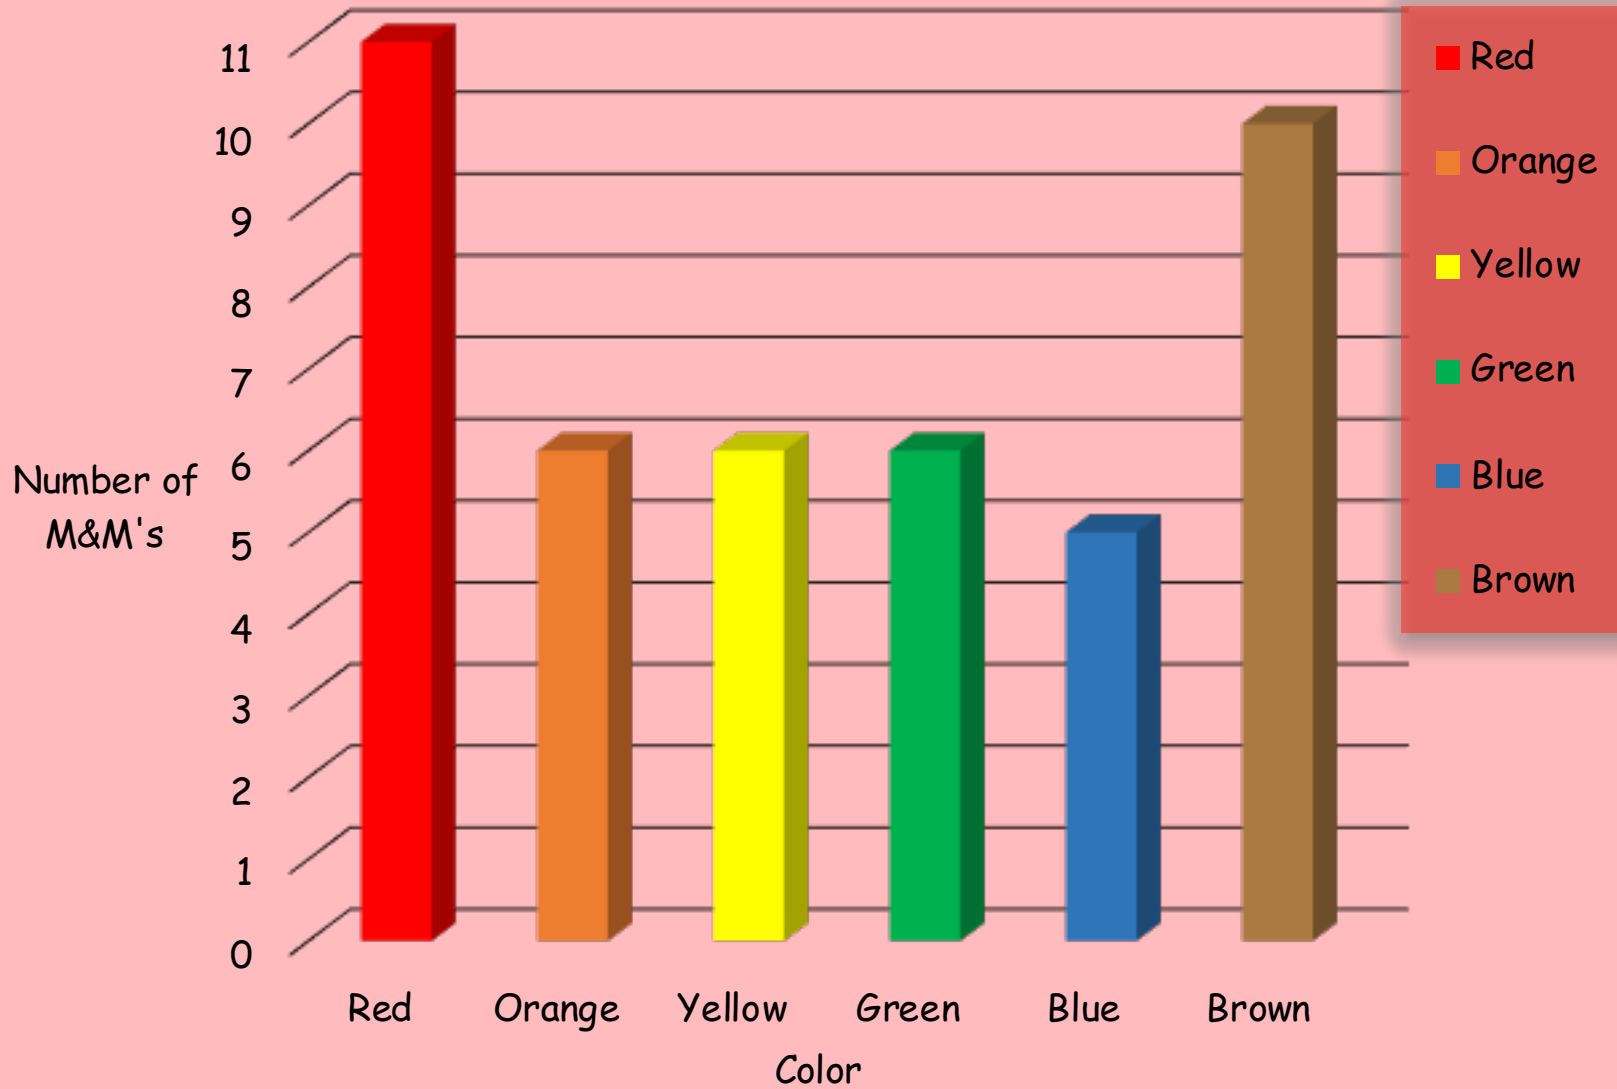

M&M's by Color (Total)

M&M's by Color (Student)

Hazelnut Spread M&M's							
Students	Red	Orange	Yellow	Green	Blue	Brown	Total
Westin	1	1	1	4	1	1	9
Justin	1	2	1	2	3	0	9
Lizzy	2	1	2	2	0	2	9
Bethany	3	4	2	0	0	0	9
Totals	7	8	6	8	4	3	36

M&M's by Color (Total)

M&M's by Color (Student)

Peanut Butter M&M's							
Students	Red	Orange	Yellow	Green	Blue	Brown	Total
Westin	4	1	1	2	3	0	11
Justin	2	2	2	0	0	5	11
Lizzy	2	1	2	2	2	2	11
Bethany	3	2	1	2	0	3	11
Totals	11	6	6	6	5	10	44

M&M's by Color (Total)

M&M's by Color (Student)

Almond M&M's							
Students	Red	Orange	Yellow	Green	Blue	Brown	Total
Westin	1	0	3	1	2	0	7
Justin	0	0	0	3	2	2	7
Lizzy	1	1	1	3	1	0	7
Bethany	2	2	1	2	0	0	7
Totals	4	3	5	9	5	2	28

Hazelnut Spread	
Color	Amount
Red ●	
Orange ●	
Yellow ●	
Green ●	
Blue ●	
Brown ●	

Peanut Butter	
Color	Amount
Red ●	
Orange ●	
Yellow ●	
Green ●	
Blue ●	
Brown ●	

Almond	
Color	Amount
Red ●	
Orange ●	
Yellow ●	
Green ●	
Blue ●	
Brown ●	