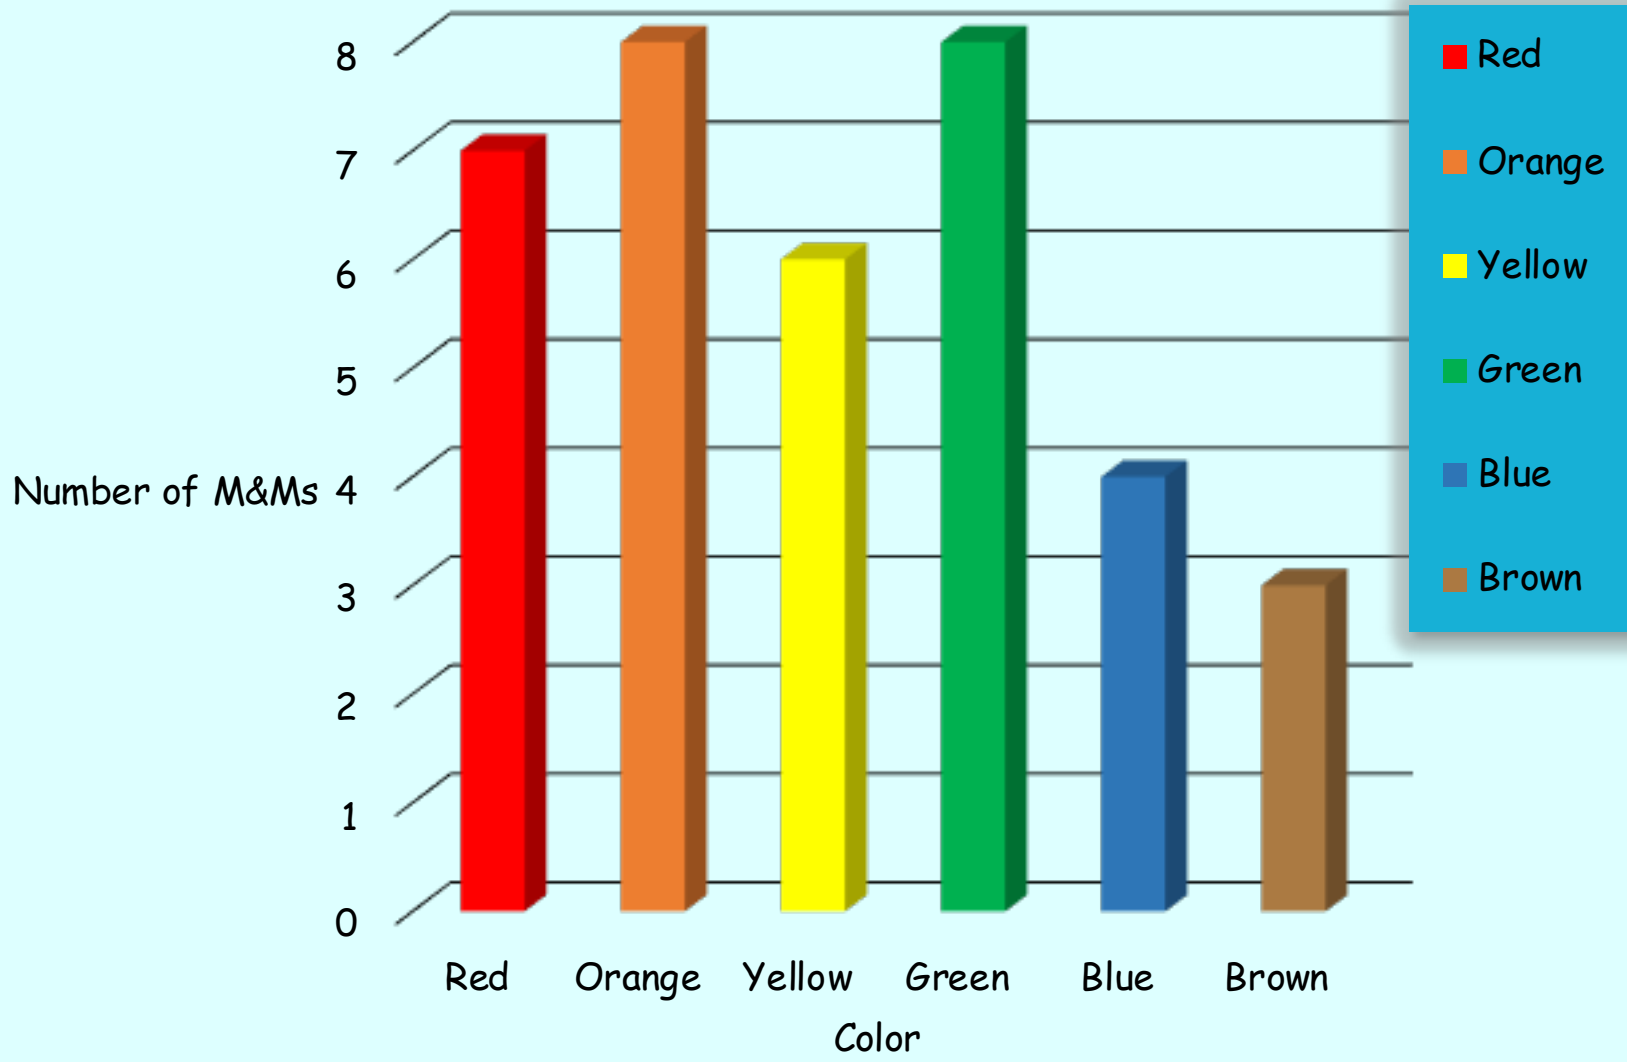

M&M's by Color (Student)

M&M's by Color (Total)