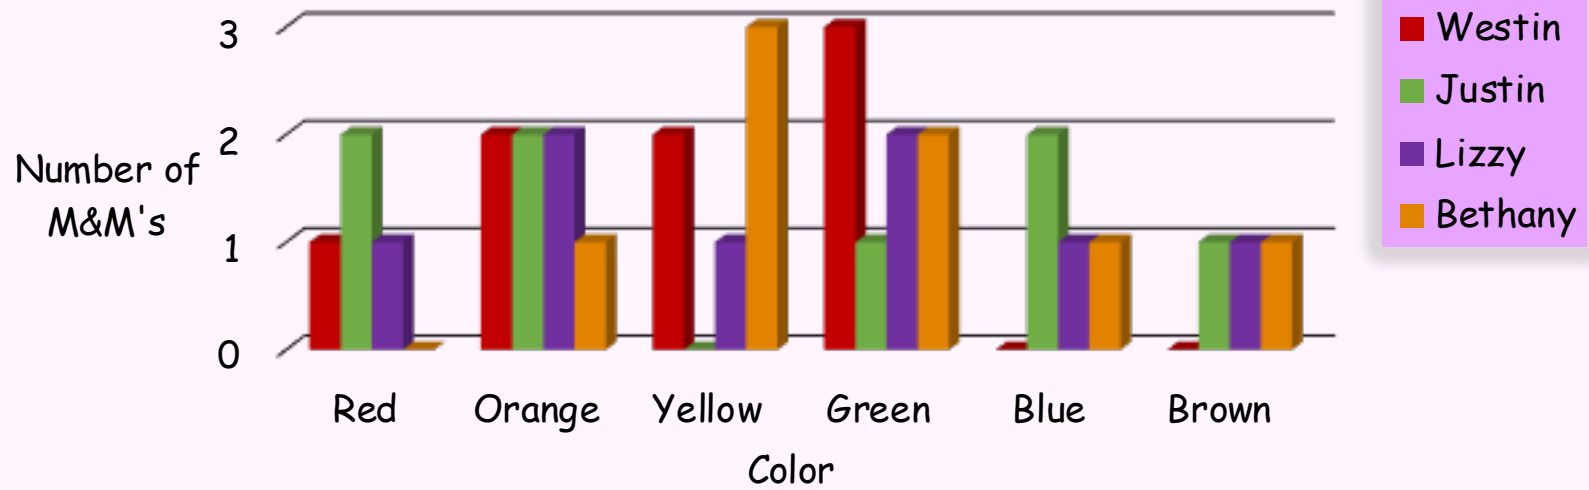

M&M's by Color (Student)

Peanut M&M's							
Students	Red	Orange	Yellow	Green	Blue	Brown	Total
Westin	0	0	2	1	0	2	5
Justin	0	2	0	1	2	0	5
Lizzy	0	2	2	0	1	0	5
Bethany	0	0	1	1	1	2	5
Totals	0	4	5	3	4	4	20

M&M's by Color (Total)

M&M's by Color (Student)

Fudge Brownie M&M's							
Students	Red	Orange	Yellow	Green	Blue	Brown	Total
Westin	1	2	2	3	0	0	8
Justin	2	2	0	1	2	1	8
Lizzy	1	2	1	2	1	1	8
Bethany	0	1	3	2	1	1	8
Totals	4	7	6	8	4	3	32

M&M's by Color (Total)

M&M's by Color (Student)

Hazelnut Spread M&M's							
Students	Red	Orange	Yellow	Green	Blue	Brown	Total
Westin	1	1	1	4	1	1	9
Justin	1	2	1	2	3	0	9
Lizzy	2	1	2	2	0	2	9
Bethany	3	4	2	0	0	0	9
Totals	7	8	6	8	4	3	36