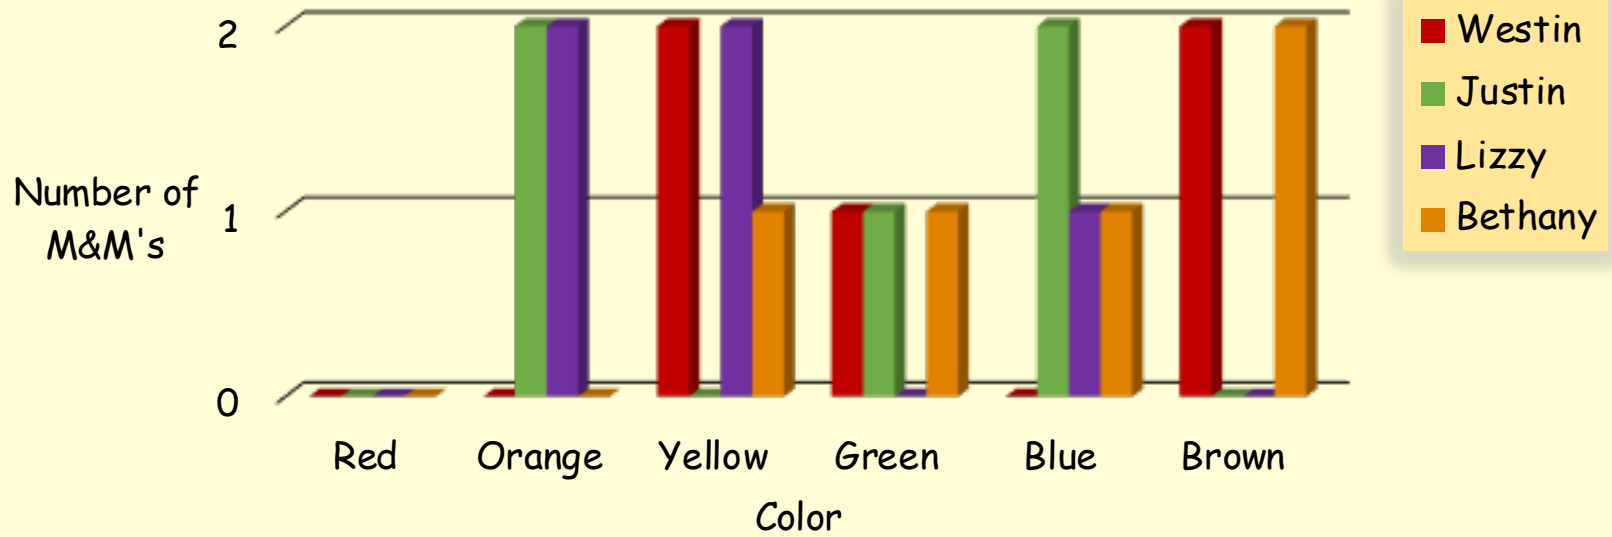

M&M's by Color (Student)

Fudge Brownie M&M's							
Students	Red	Orange	Yellow	Green	Blue	Brown	Total
Westin	1	2	2	3	0	0	8
Justin	2	2	0	1	2	1	8
Lizzy	1	2	1	2	1	1	8
Bethany	0	1	3	2	1	1	8
Totals	4	7	6	8	4	3	32