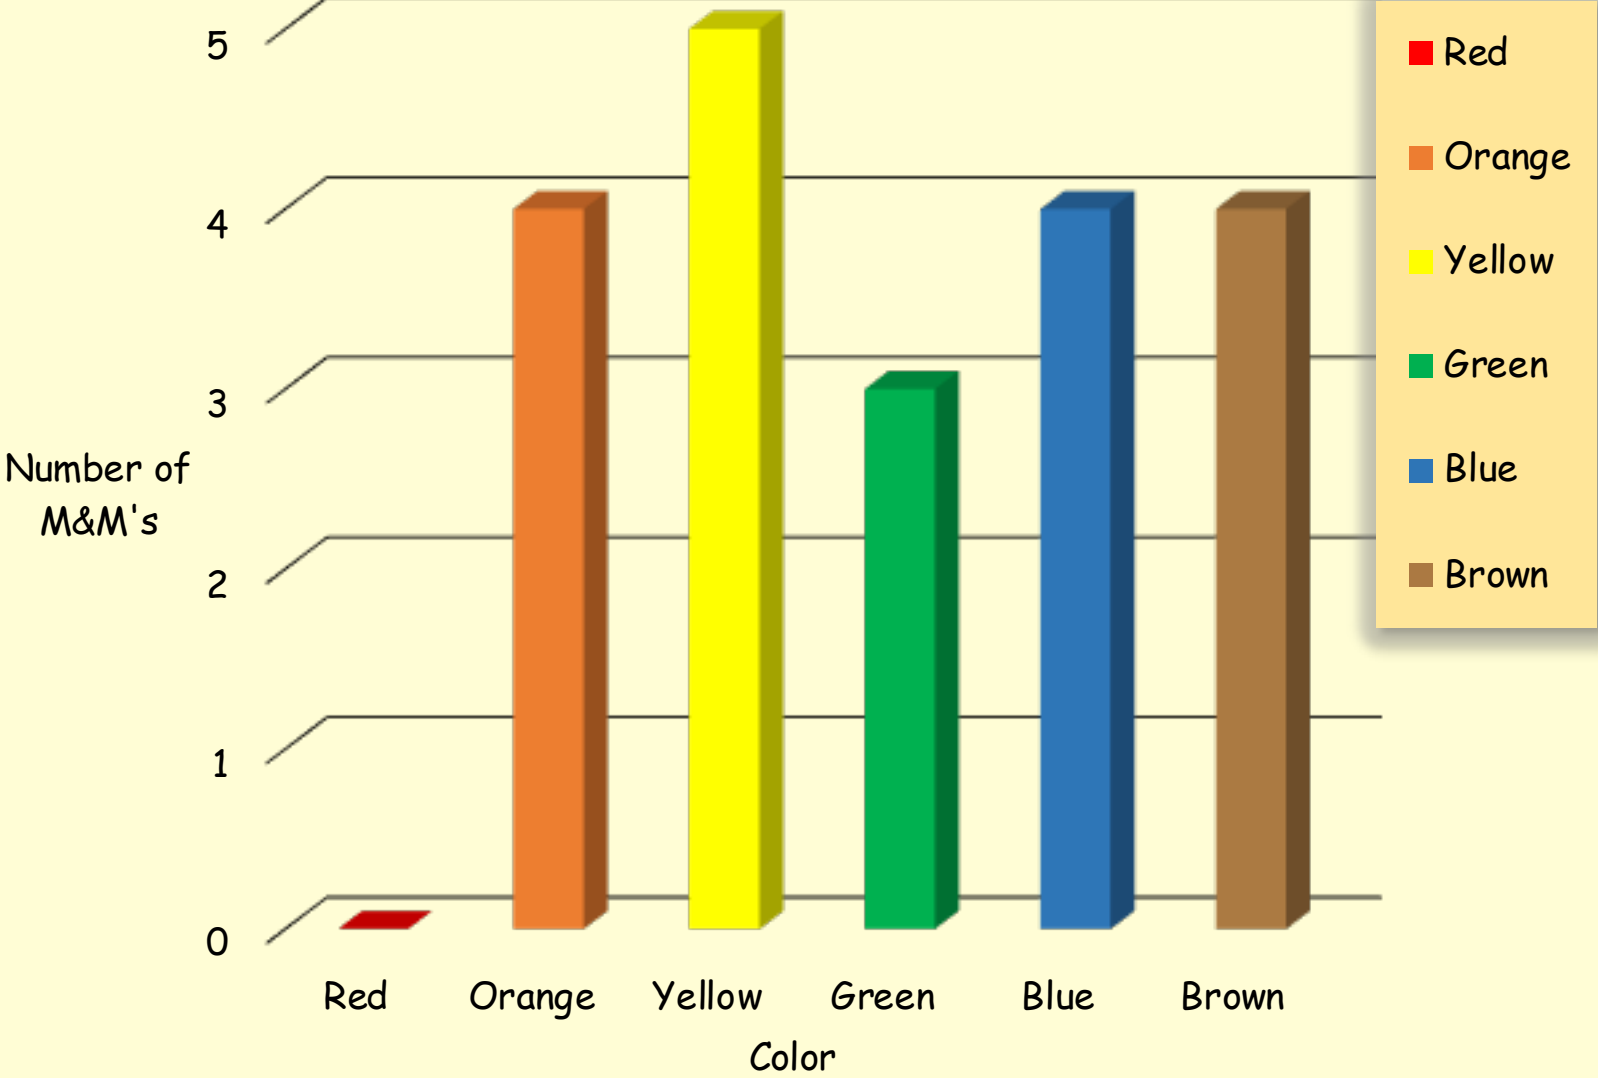

Plain M&M's							
Students	Red	Orange	Yellow	Green	Blue	Brown	Total
Westin	1	2	2	2	6	0	13
Justin	2	2	2	1	5	1	13
Lizzy	3	0	4	4	1	1	13
Bethany	2	1	1	2	5	2	13
Totals	8	5	9	9	17	4	52

M&M's by Color (Total)

M&M's by Color (Student)

Peanut M&M's							
Students	Red	Orange	Yellow	Green	Blue	Brown	Total
Westin	0	0	2	1	0	2	5
Justin	0	2	0	1	2	0	5
Lizzy	0	2	2	0	1	0	5
Bethany	0	0	1	1	1	2	5
Totals	0	4	5	3	4	4	20

M&M's by Color (Total)

Hazelnut Spread	
Color	Amount
Red ●	
Orange ●	
Yellow ●	
Green ●	
Blue ●	
Brown ●	

Peanut Butter	
Color	Amount
Red ●	
Orange ●	
Yellow ●	
Green ●	
Blue ●	
Brown ●	

Almond	
Color	Amount
Red ●	
Orange ●	
Yellow ●	
Green ●	
Blue ●	
Brown ●	