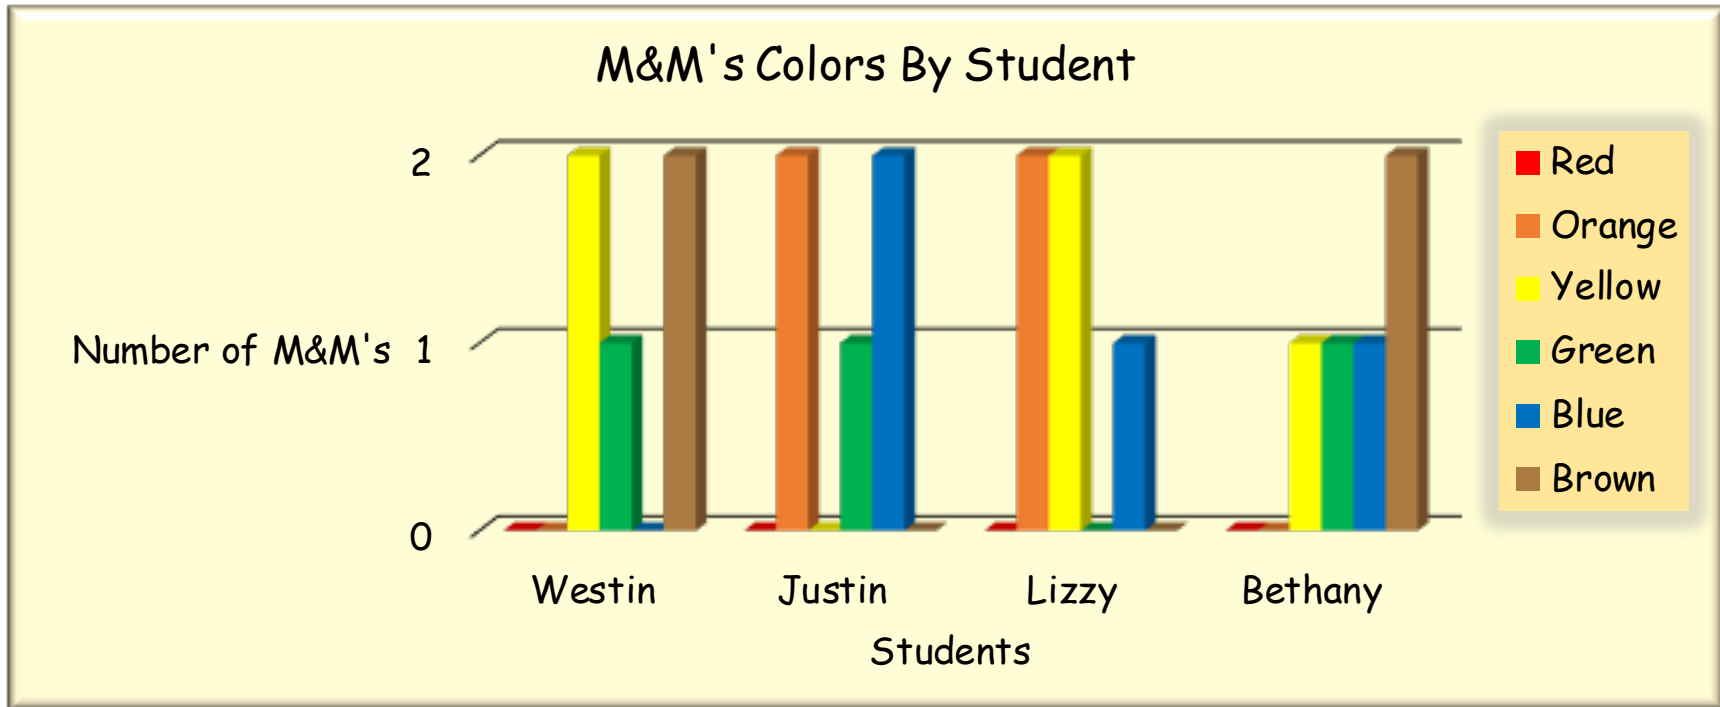

M&M's by Color (Total)

Peanut M&M's							
Students	Red	Orange	Yellow	Green	Blue	Brown	Total
Westin	0	0	2	1	0	2	5
Justin	0	2	0	1	2	0	5
Lizzy	0	2	2	0	1	0	5
Bethany	0	0	1	1	1	2	5
Totals	0	4	5	3	4	4	20