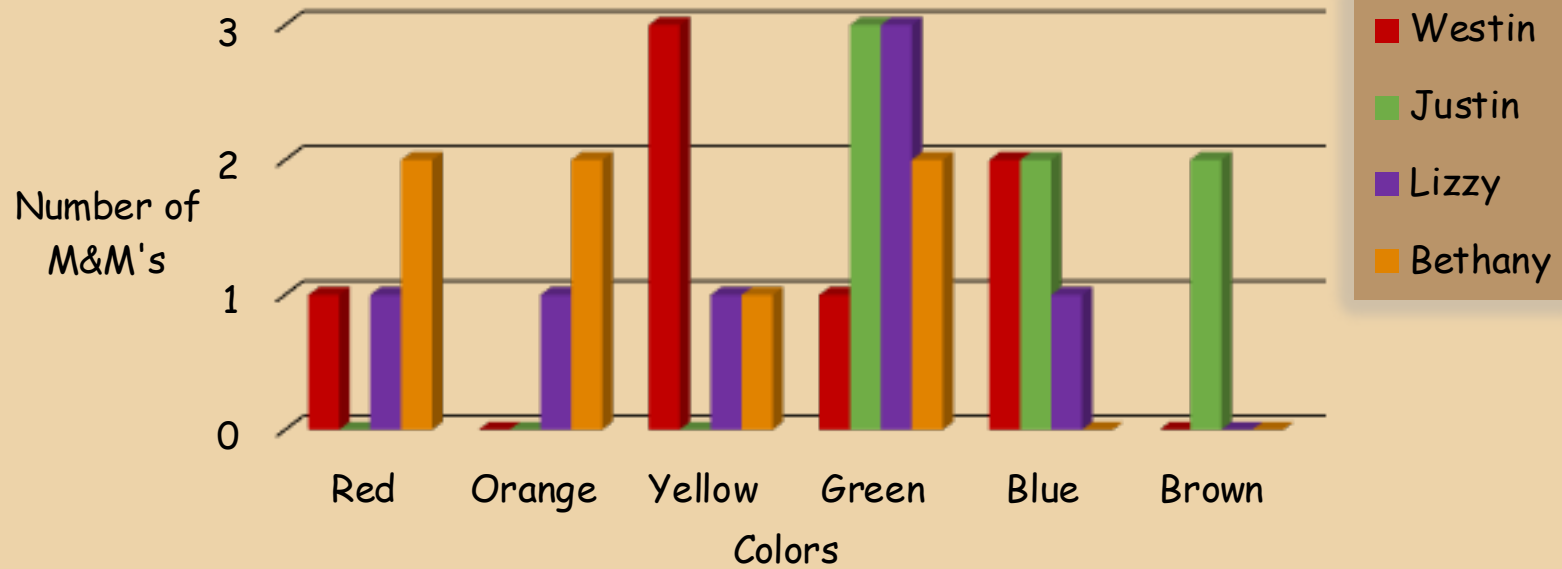

M&M's by Color (Total)

M&M's by Color (Student)

Peanut Butter M&M's							
Students	Red	Orange	Yellow	Green	Blue	Brown	Total
Westin	4	1	1	2	3	0	11
Justin	2	2	2	0	0	5	11
Lizzy	2	1	2	2	2	2	11
Bethany	3	2	1	2	0	3	11
Totals	11	6	6	6	5	10	44

M&M's by Color (Total)

M&M's by Color (Student)

Almond M&M's							
Students	Red	Orange	Yellow	Green	Blue	Brown	Total
Westin	1	0	3	1	2	0	7
Justin	0	0	0	3	2	2	7
Lizzy	1	1	1	3	1	0	7
Bethany	2	2	1	2	0	0	7
Totals	4	3	5	9	5	2	28

M&M's by Color (Total)

M&M's By Color (Student)

Total Number of M&M's By Color							
Students	Red	Orange	Yellow	Green	Blue	Brown	Total
Westin	8	6	11	13	12	3	53
Lizzy	7	10	5	8	14	9	53
Justin	9	7	12	13	6	6	53
Bethany	10	10	9	9	7	8	53
Totals	34	33	37	43	39	26	212

Hazelnut Spread	
Color	Amount
Red ●	
Orange ●	
Yellow ●	
Green ●	
Blue ●	
Brown ●	

Peanut Butter	
Color	Amount
Red ●	
Orange ●	
Yellow ●	
Green ●	
Blue ●	
Brown ●	

Almond	
Color	Amount
Red ●	
Orange ●	
Yellow ●	
Green ●	
Blue ●	
Brown ●	