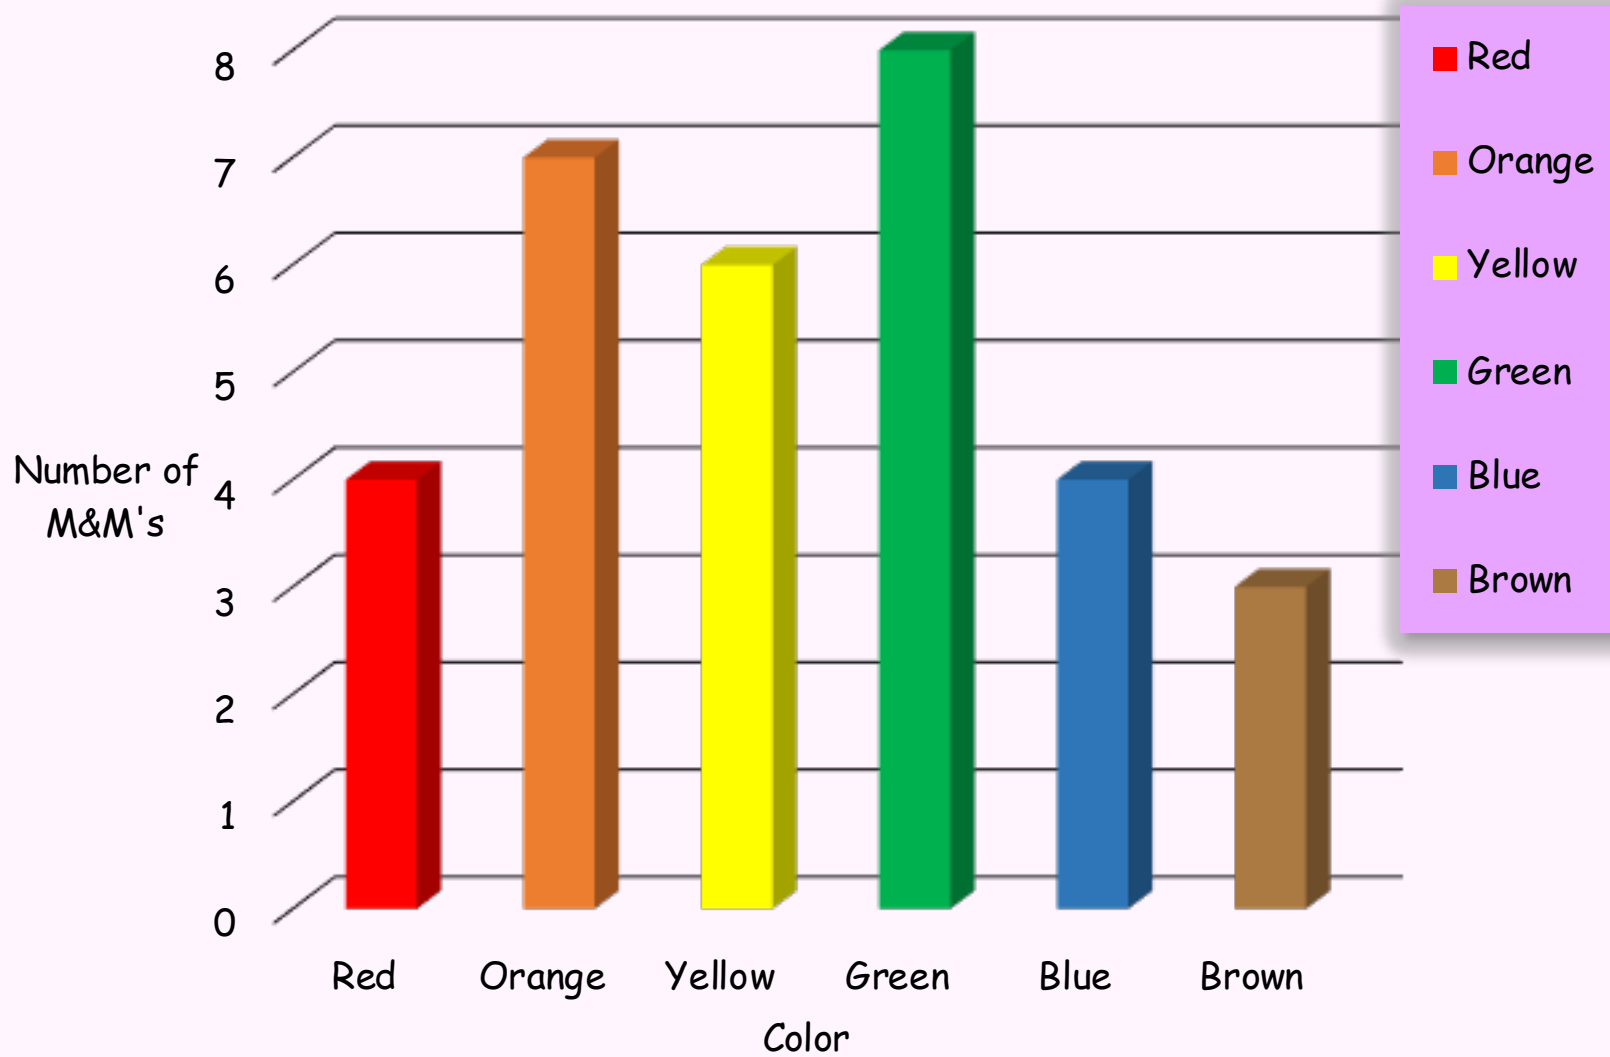

M&M's by Color (Student)

M&M's by Color (Total)