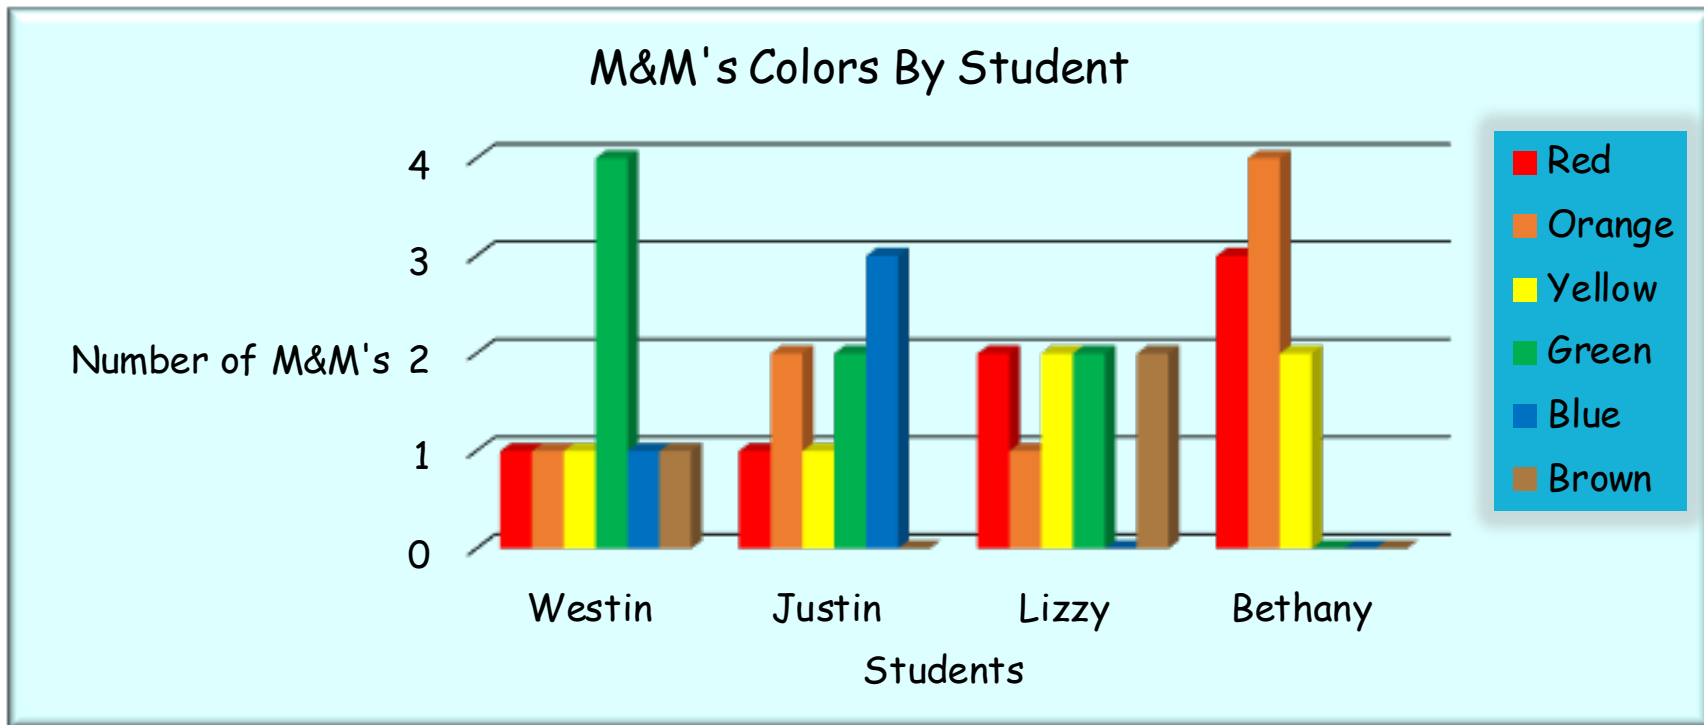

M&M's by Color (Total)

Hazelnut Spread M&M's							
Students	Red	Orange	Yellow	Green	Blue	Brown	Total
Westin	1	1	1	4	1	1	9
Justin	1	2	1	2	3	0	9
Lizzy	2	1	2	2	0	2	9
Bethany	3	4	2	0	0	0	9
Totals	7	8	6	8	4	3	36