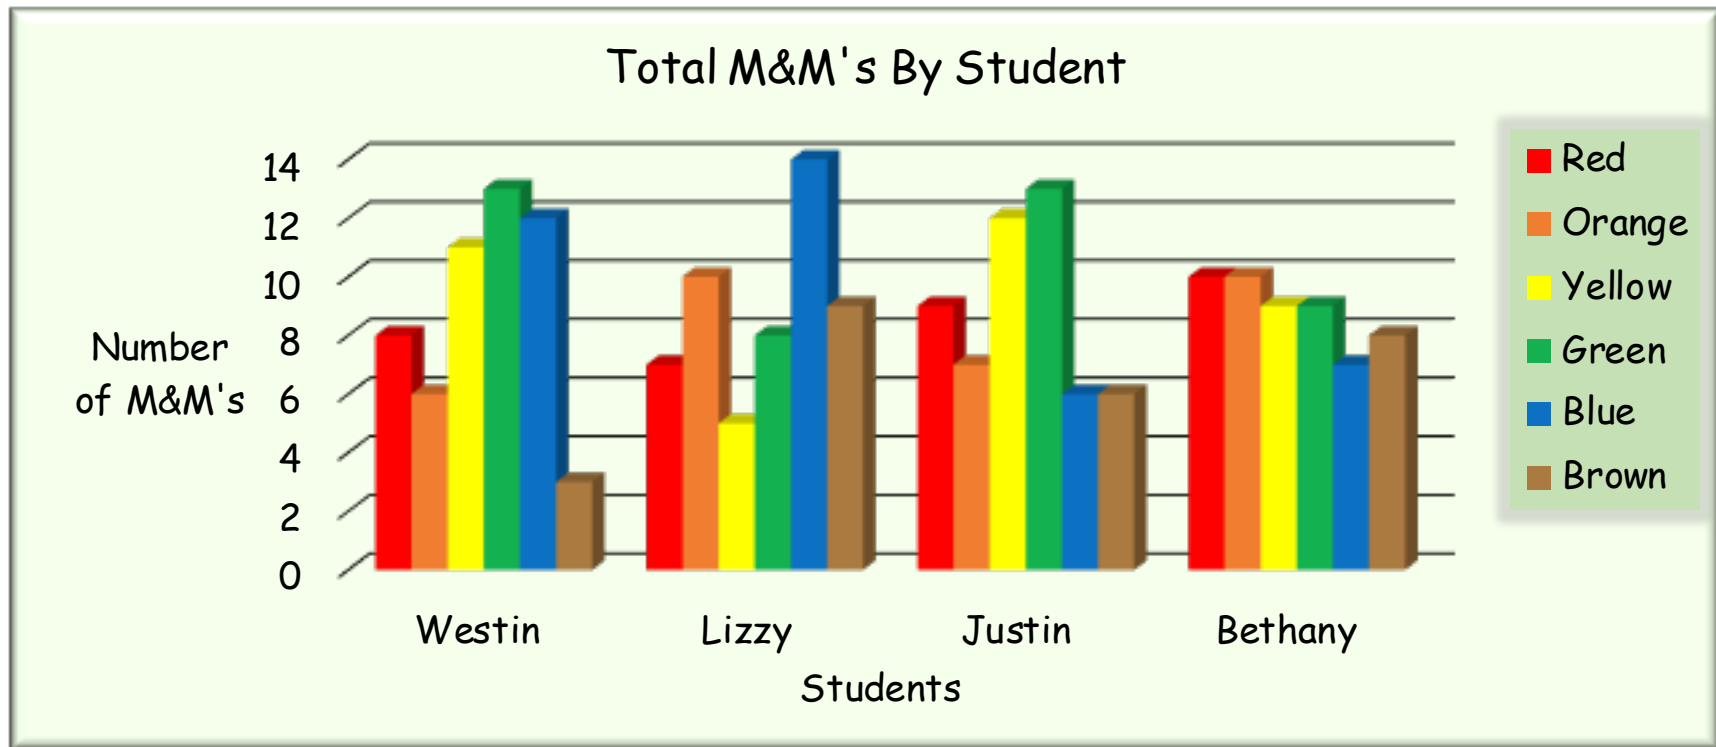

Total M&M's By Color

Total Number of M&M's By Color							
Students	Red	Orange	Yellow	Green	Blue	Brown	Total
Westin	8	6	11	13	12	3	53
Lizzy	7	10	5	8	14	9	53
Justin	9	7	12	13	6	6	53
Bethany	10	10	9	9	7	8	53
Totals	34	33	37	43	39	26	212