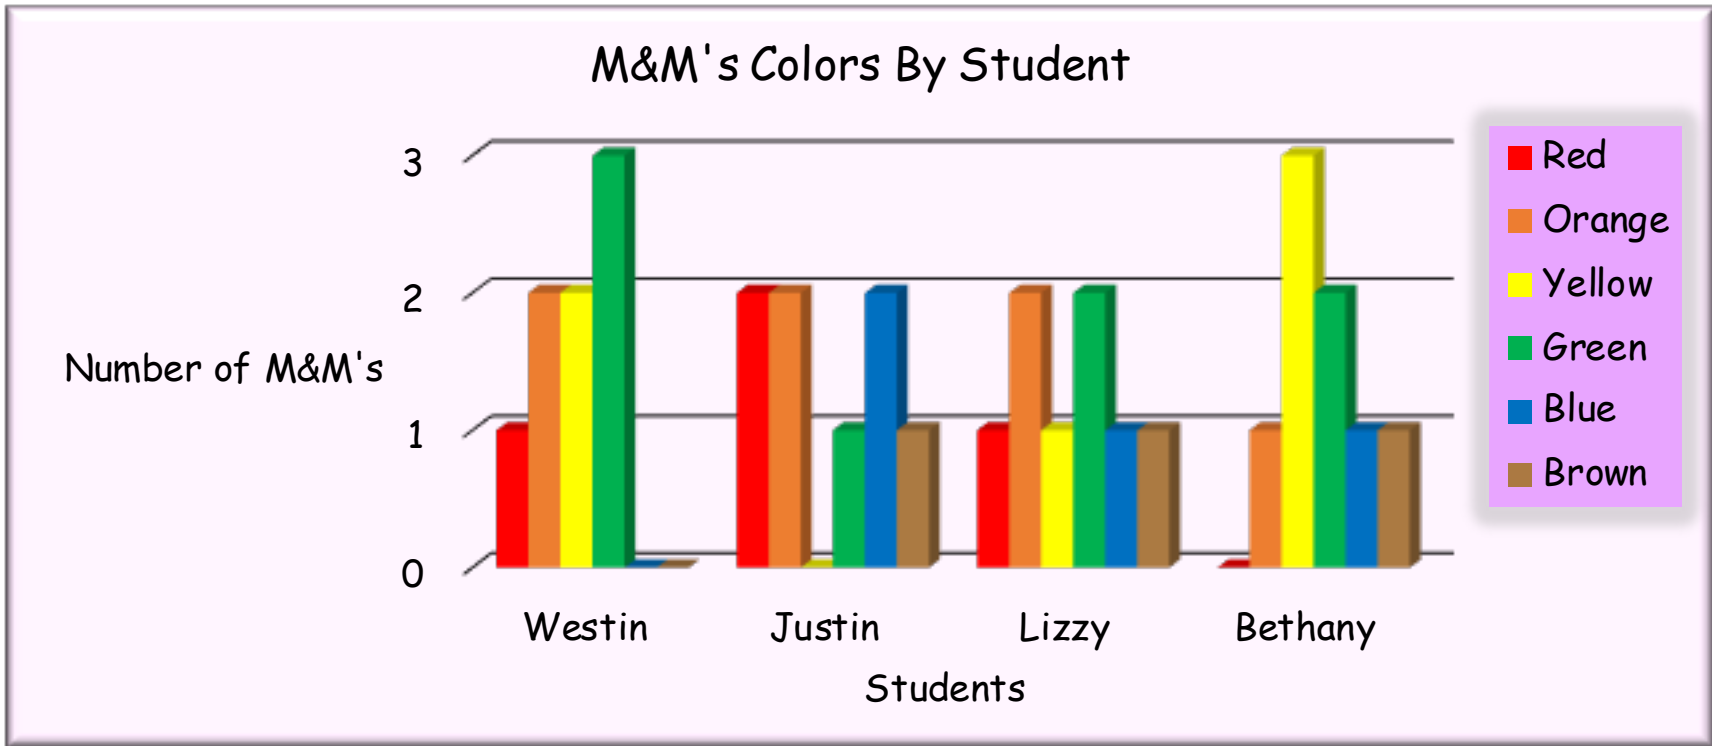

M&M's by Color (Total)

Fudge Brownie M&M's							
Students	Red	Orange	Yellow	Green	Blue	Brown	Total
Westin	1	2	2	3	0	0	8
Justin	2	2	0	1	2	1	8
Lizzy	1	2	1	2	1	1	8
Bethany	0	1	3	2	1	1	8
Totals	4	7	6	8	4	3	32